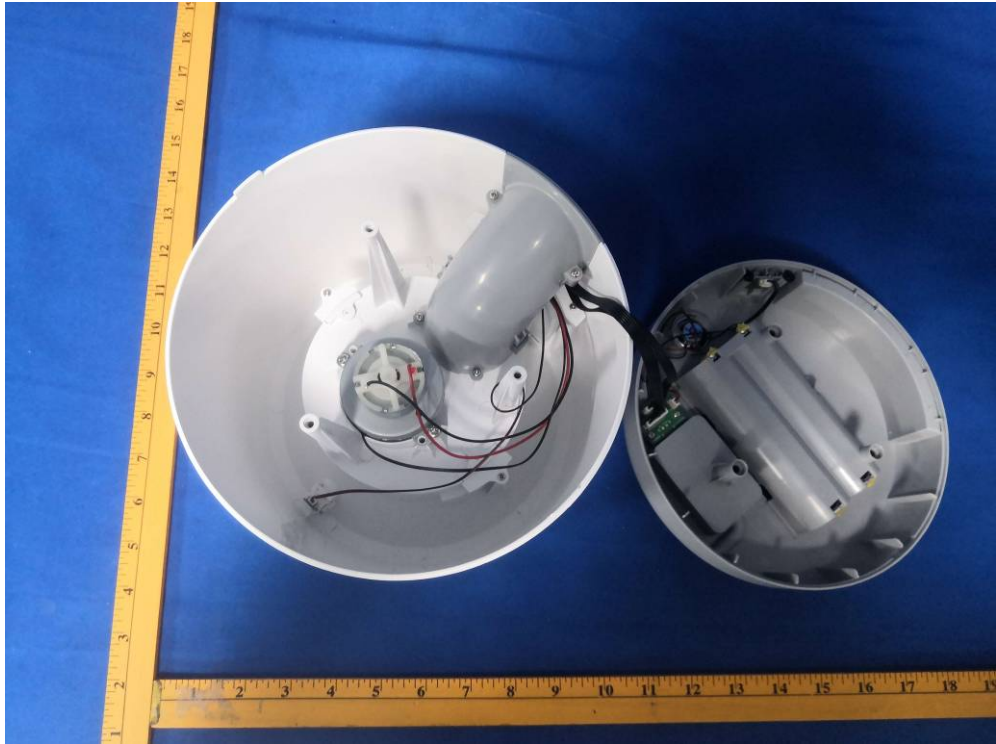

EUT – Internal View Model FDW050 FCC ID: REY-FDW050

Appendix-FDW050-Photos

Appendix-FDW050-Photos

====End=====