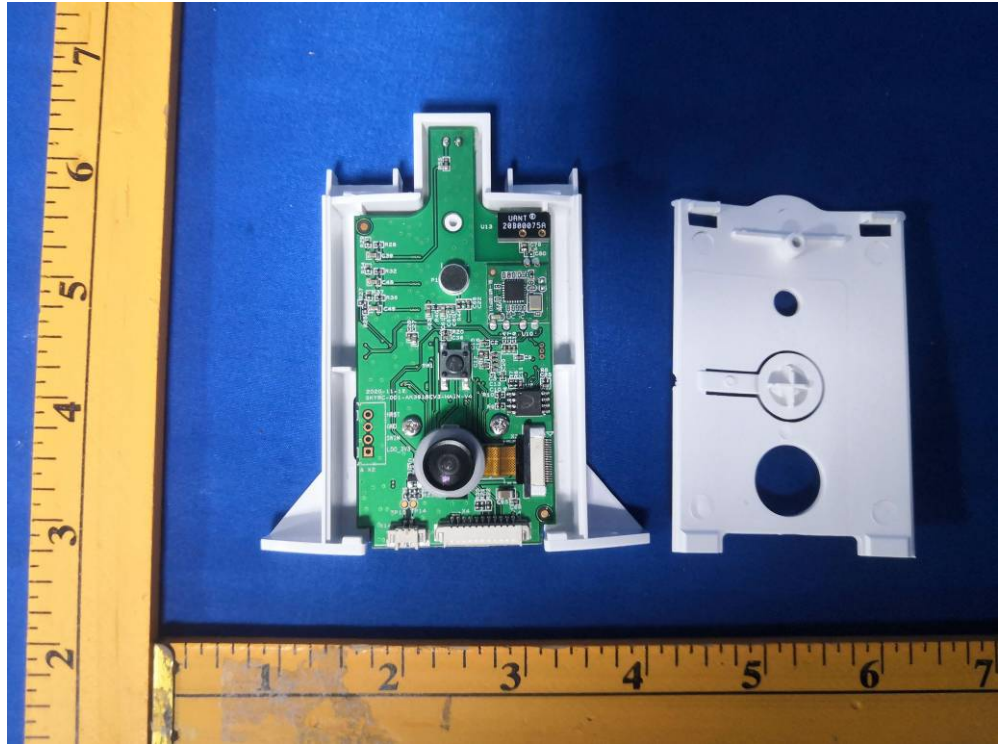

EUT – Internal View Model FDW050 FCC ID: REY-FDW050

Appendix-FDW050-Photos

Appendix-FDW050-Photos

====End=====