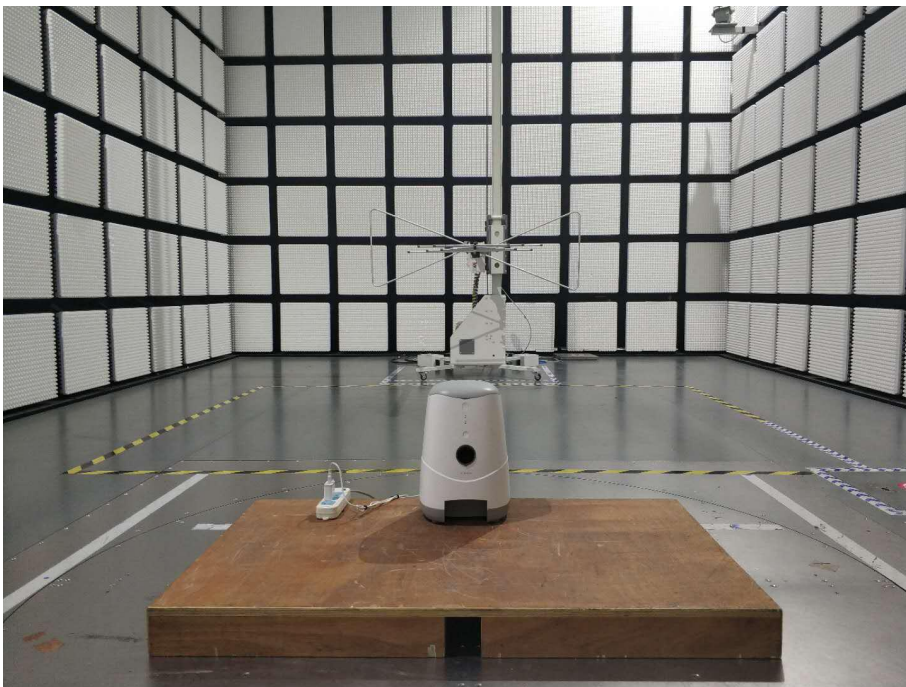

FCC ID: REY-FDW020

Radiated Emissions (9KHz~30MHz)

Radiated Emissions (30MHz~1000MHz)

Radiated Emissions (Above 1G)

Conducted Emission