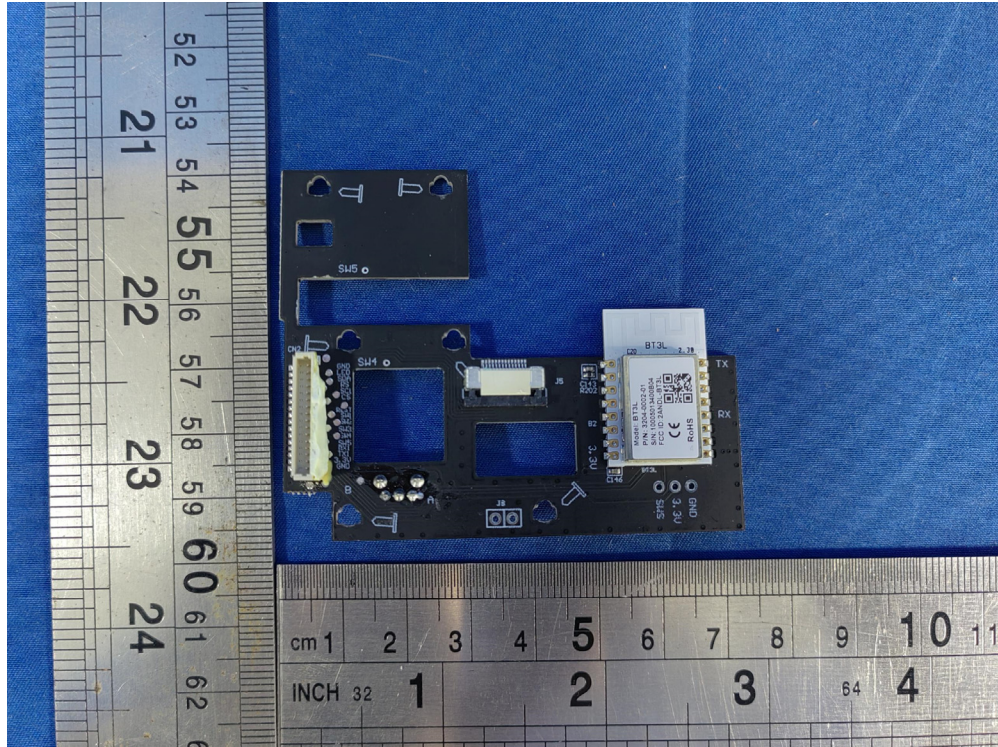

Appendix-D200neo plus-Photos

2.2. EUT – Internal View Model D200neo plus FCC ID: REY-D200NEO

Appendix-D200neo plus-Photos

Appendix-D200neo plus-Photos

Appendix-D200neo plus-Photos

Appendix-D200neo plus-Photos

Appendix-D200neo plus-Photos

Appendix-D200neo plus-Photos

Appendix-D200neo plus-Photos