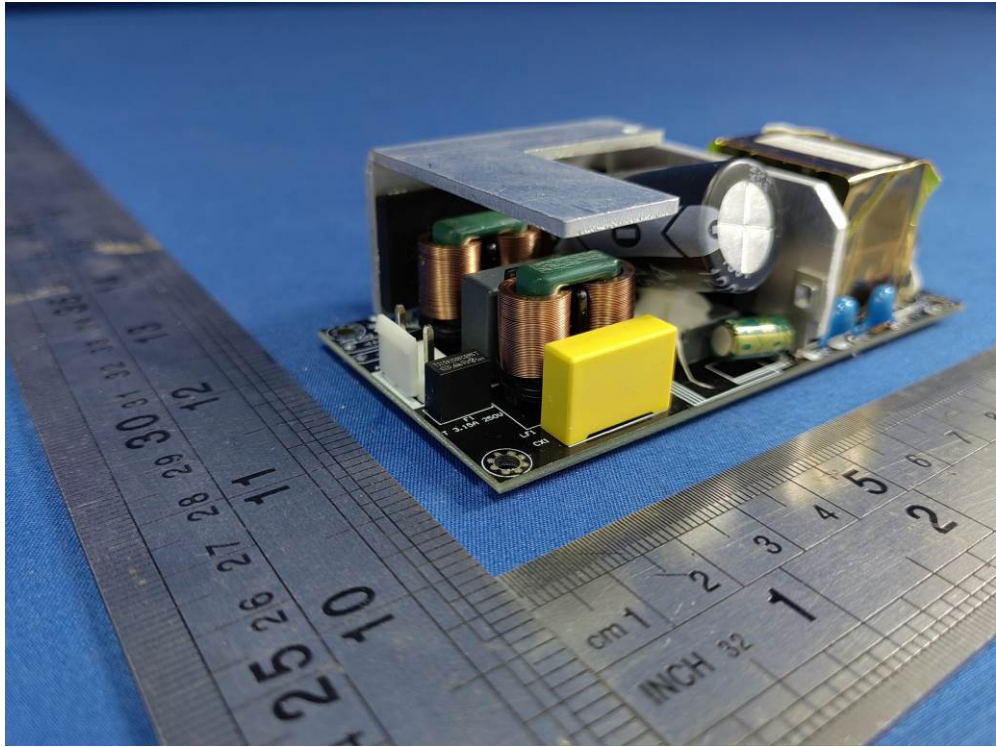

Appendix-D200neo plus-Photos

2.2. EUT – Internal View Model D200neo plus FCC ID: REY-D200NEO

Appendix-D200neo plus-Photos

Appendix-D200neo plus-Photos

Appendix-D200neo plus-Photos

Appendix-D200neo plus-Photos

Appendix-D200neo plus-Photos

Appendix-D200neo plus-Photos

Appendix-D200neo plus-Photos