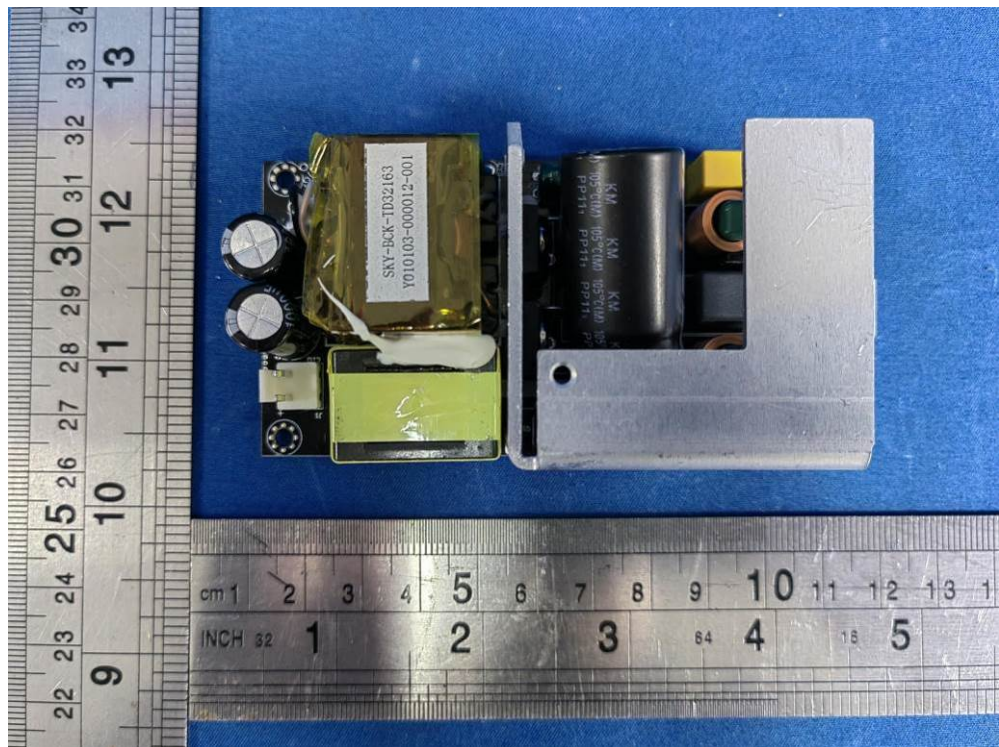

Appendix-D200neo plus-Photos

2.2. EUT – Internal View Model D200neo plus FCC ID: REY-D200NEO

Appendix-D200neo plus-Photos

Appendix-D200neo plus-Photos

Appendix-D200neo plus-Photos

Appendix-D200neo plus-Photos

Appendix-D200neo plus-Photos

Appendix-D200neo plus-Photos

Appendix-D200neo plus-Photos