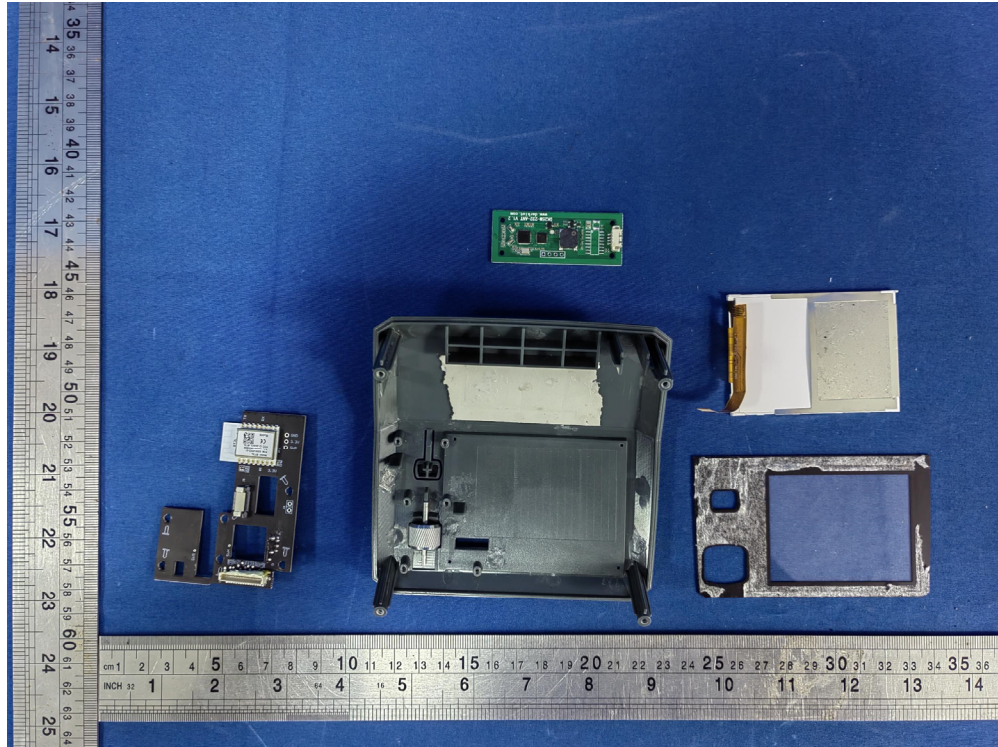

Appendix-D200neo plus-Photos

2.2. EUT – Internal View Model D200neo plus FCC ID: REY-D200NEO

Appendix-D200neo plus-Photos

Appendix-D200neo plus-Photos

Appendix-D200neo plus-Photos

Appendix-D200neo plus-Photos

Appendix-D200neo plus-Photos

Appendix-D200neo plus-Photos

Appendix-D200neo plus-Photos