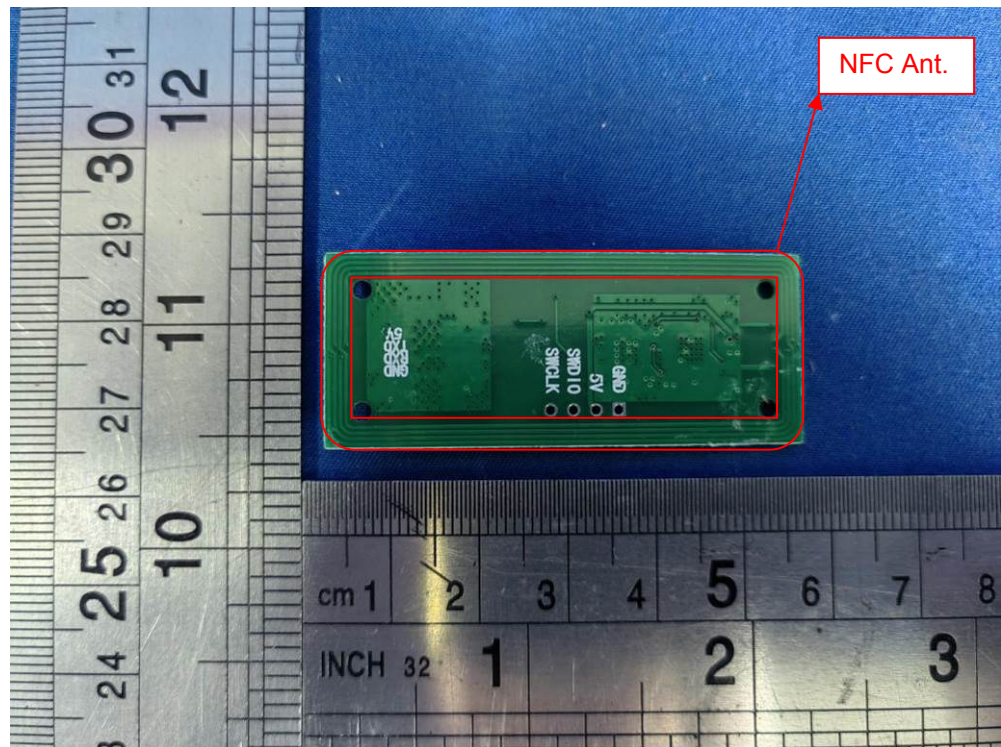

Appendix-D200neo plus-Photos

2.2. EUT – Internal View Model D200neo plus FCC ID: REY-D200NEO

Appendix-D200neo plus-Photos

Appendix-D200neo plus-Photos

Appendix-D200neo plus-Photos

Appendix-D200neo plus-Photos

Appendix-D200neo plus-Photos

Appendix-D200neo plus-Photos

Appendix-D200neo plus-Photos