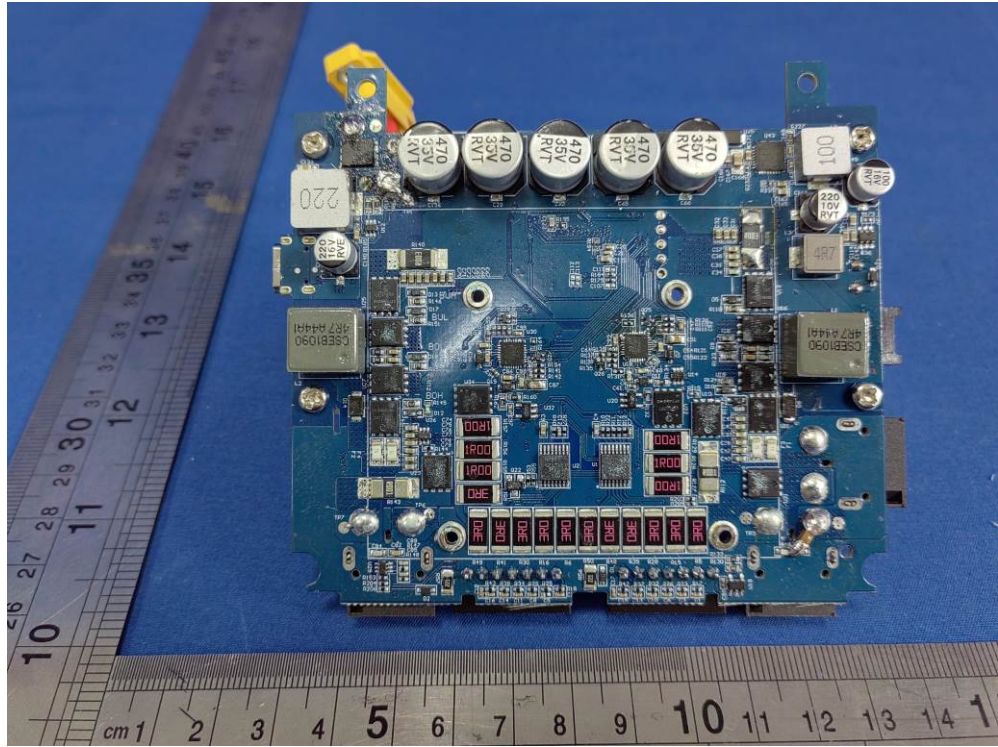

Appendix-D200neo plus-Photos

2.2. EUT – Internal View Model D200neo plus FCC ID: REY-D200NEO

Appendix-D200neo plus-Photos

Appendix-D200neo plus-Photos

Appendix-D200neo plus-Photos

Appendix-D200neo plus-Photos

Appendix-D200neo plus-Photos

Appendix-D200neo plus-Photos

Appendix-D200neo plus-Photos