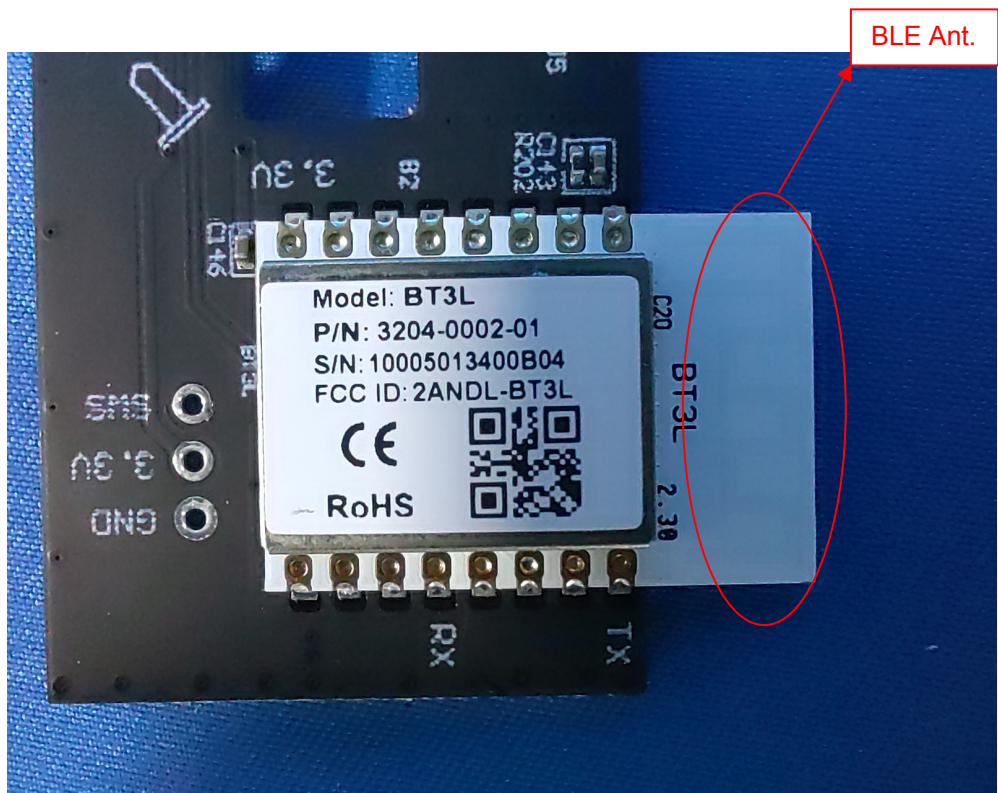

Appendix-D200neo plus-Photos

2.2. EUT – Internal View Model D200neo plus FCC ID: REY-D200NEO

Appendix-D200neo plus-Photos

Appendix-D200neo plus-Photos

Appendix-D200neo plus-Photos

Appendix-D200neo plus-Photos

Appendix-D200neo plus-Photos

Appendix-D200neo plus-Photos

Appendix-D200neo plus-Photos