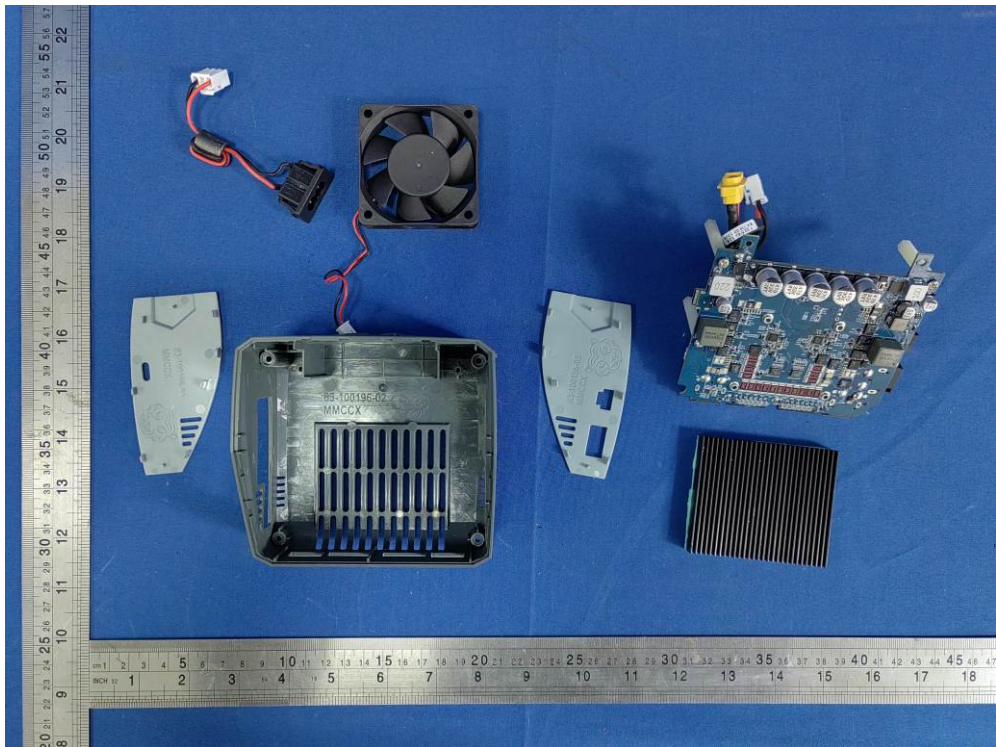

Appendix-D200neo plus-Photos

2.2. EUT – Internal View Model D200neo plus FCC ID: REY-D200NEO

Appendix-D200neo plus-Photos

Appendix-D200neo plus-Photos

Appendix-D200neo plus-Photos

Appendix-D200neo plus-Photos

Appendix-D200neo plus-Photos

Appendix-D200neo plus-Photos

Appendix-D200neo plus-Photos