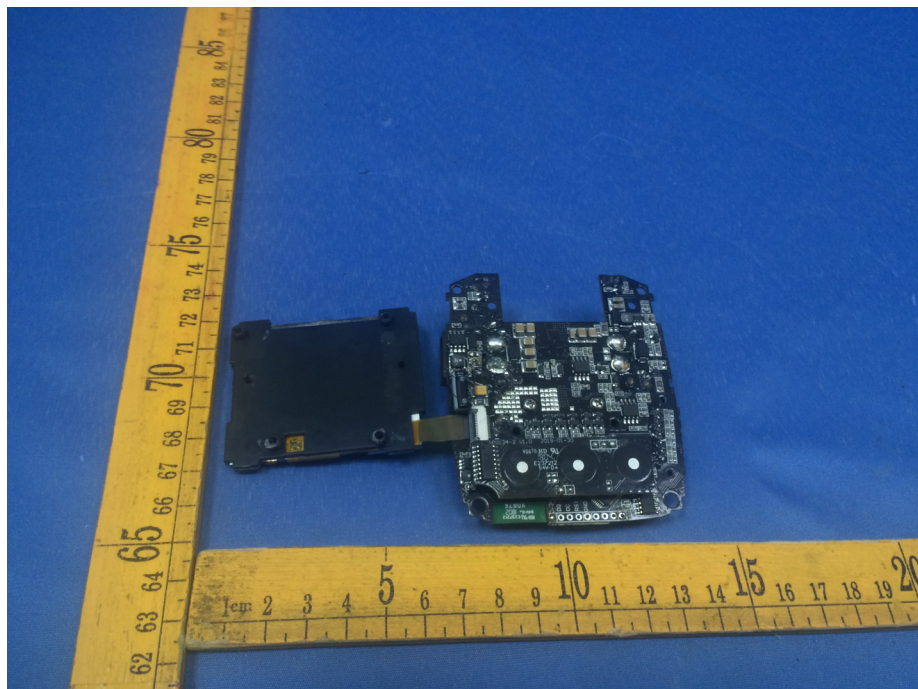

Model B6 nano-Internal Photos

Reference No.: WTS18S03105710-3W

Reference No.: WTS18S03105710-3W

Reference No.: WTS18S03105710-3W

Reference No.: WTS18S03105710-3W