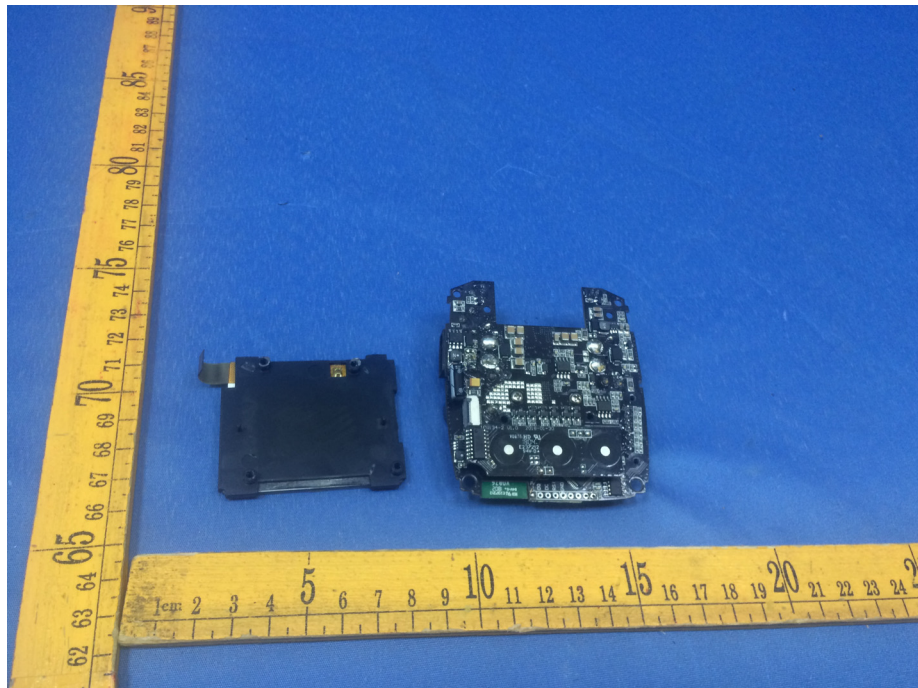

Model B6 nano-Internal Photos

Reference No.: WTS18S03105710-3W

Reference No.: WTS18S03105710-3W

Reference No.: WTS18S03105710-3W

Reference No.: WTS18S03105710-3W