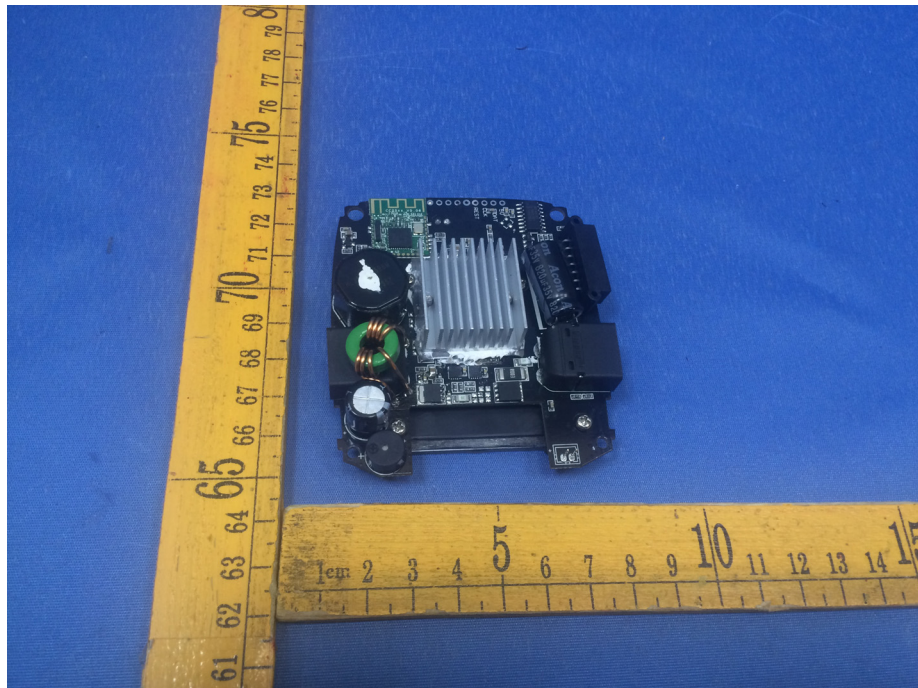

Model B6 nano-Internal Photos

Reference No.: WTS18S03105710-3W

Reference No.: WTS18S03105710-3W

Reference No.: WTS18S03105710-3W

Reference No.: WTS18S03105710-3W