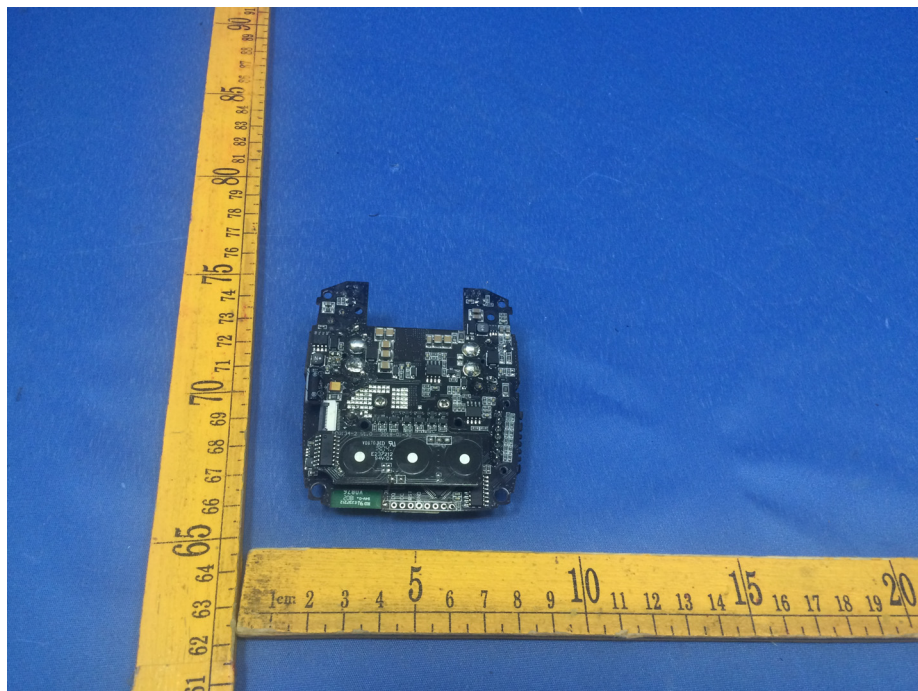

Model B6 nano-Internal Photos

Reference No.: WTS18S03105710-3W

Reference No.: WTS18S03105710-3W

Reference No.: WTS18S03105710-3W

Reference No.: WTS18S03105710-3W