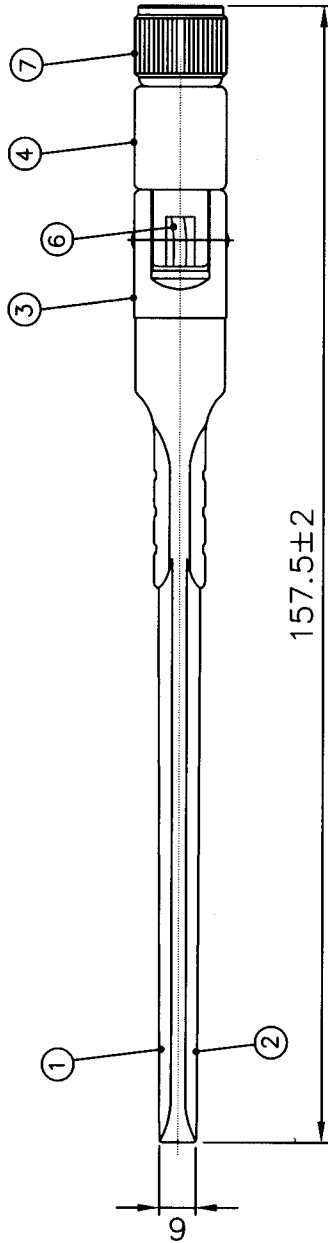

REV	DATE	DESCRIPTION
X1	6/24-2005	New Issue
X2	7/4-2005	Modify all

PE Bag
Shrink Line

7	Connector	SMA Plug Straight Reverse	1	QTY	REMARK
6	Cable	RG-178 Cable	1		
5	Rivet	POM ; Black	1		
4	Antenna Base	PBT Color : Black	1		
3	Antenna Base	PC+ABS , Color : Black	1		
2	Antenna Housing(S)	PC+ABS , Color : Black	1		
1	Antenna Housing(M)	PC+ABS , Color : Black	1		
NO	DESCRIPTION				

APPROVED	CUSTOMER: Fire tide
CHECKED	PART NO :
DRAWING	PARTNAME: RF Antenna Assembly
	W.Y/PNO : C812-510012-A
	REV UNIT FILE :
	X2 m/m SHEET : 1/1

CUSTOMER'S SIGNATURE

Wha Yu
INDUSTRIAL CO.,LTD.
講裕實業股份有限公司