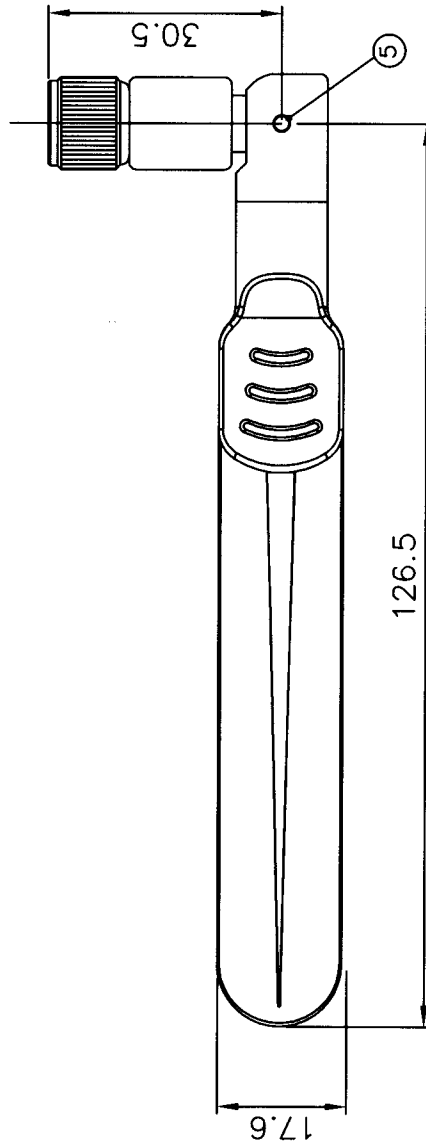

REV	DATE	DESCRIPTION
X1	6/24-2005	New Issue
X2	7/4-2005	Modify all

PE Bag
Shrink Line

7	Connector	SMA Plug Straight Reverse	1	QTY	REMARK
6	Cable	RG-178 Cable	1		
5	Rivet	POM ; Black	1		
4	Antenna Base	PBT Color : Black	1		
3	Antenna Base	PC+ABS , Color : Black	1		
2	Antenna Housing(S)	PC+ABS , Color : Black	1		
1	Antenna Housing(M)	PC+ABS , Color : Black	1		
NO	DESCRIPTION				

APPROVED	CUSTOMER: Fire tide
CHECKED	PART NO :
DRAWING	PARTNAME: RF Antenna Assembly
	W.Y/PNO : C812-510012-A
	REV UNIT FILE :
	X2 m/m SHEET : 1/1

CUSTOMER'S SIGNATURE

Wha Yu
INDUSTRIAL CO.,LTD.
講裕實業股份有限公司