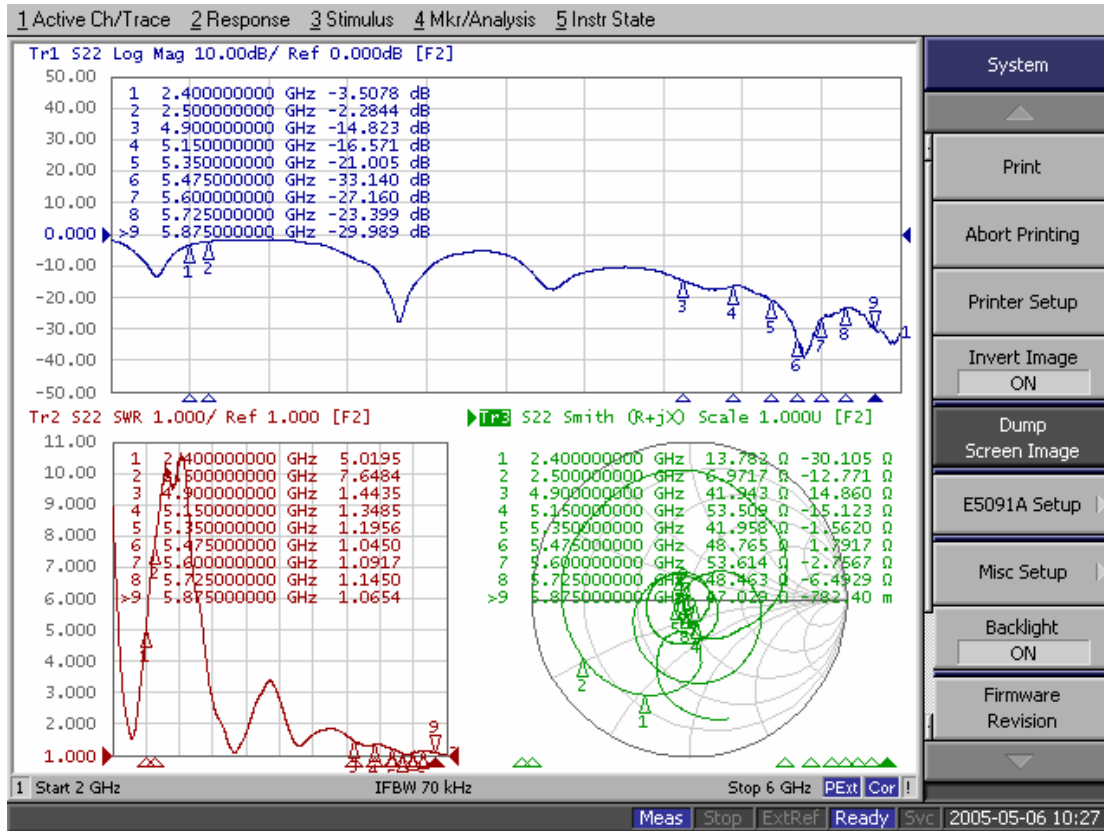

REV	DATE	DESCRIPTION
X1	6/24-2005	New Issue
X2	7/4-2005	Modify all

PE Bag
Shrink Line

7	Connector	SMA Plug Straight Reverse	1	QTY	REMARK
6	Cable	RG-178 Cable	1		
5	Rivet	POM ; Black	1		
4	Antenna Base	PBT Color : Black	1		
3	Antenna Base	PC+ABS , Color : Black	1		
2	Antenna Housing(S)	PC+ABS , Color : Black	1		
1	Antenna Housing(M)	PC+ABS , Color : Black	1		
NO	DESCRIPTION				

APPROVED	CUSTOMER: Fire tide
CHECKED	PART NO :
DRAWING	PARTNAME: RF Antenna Assembly
	W.Y/PNO : C812-510012-A
	REV UNIT FILE :
	X2 m/m SHEET : 1/1

CUSTOMER'S SIGNATURE

Wha Yu
INDUSTRIAL CO.,LTD.
講裕實業股份有限公司

Far-field amplitude of C812-510012-A.nsi

Far-field amplitude of C812-510012-A.nsi

4.900000 GHz 5.150000 GHz 5.250000 GHz
5.350000 GHz 5.725000 GHz 5.825000 GHz