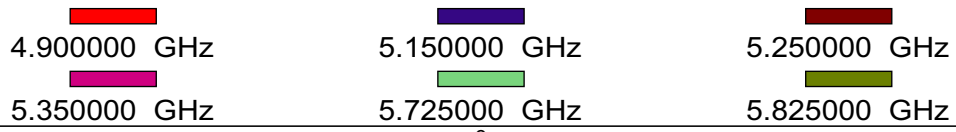

Far-field amplitude of C812-510012-A.nsi