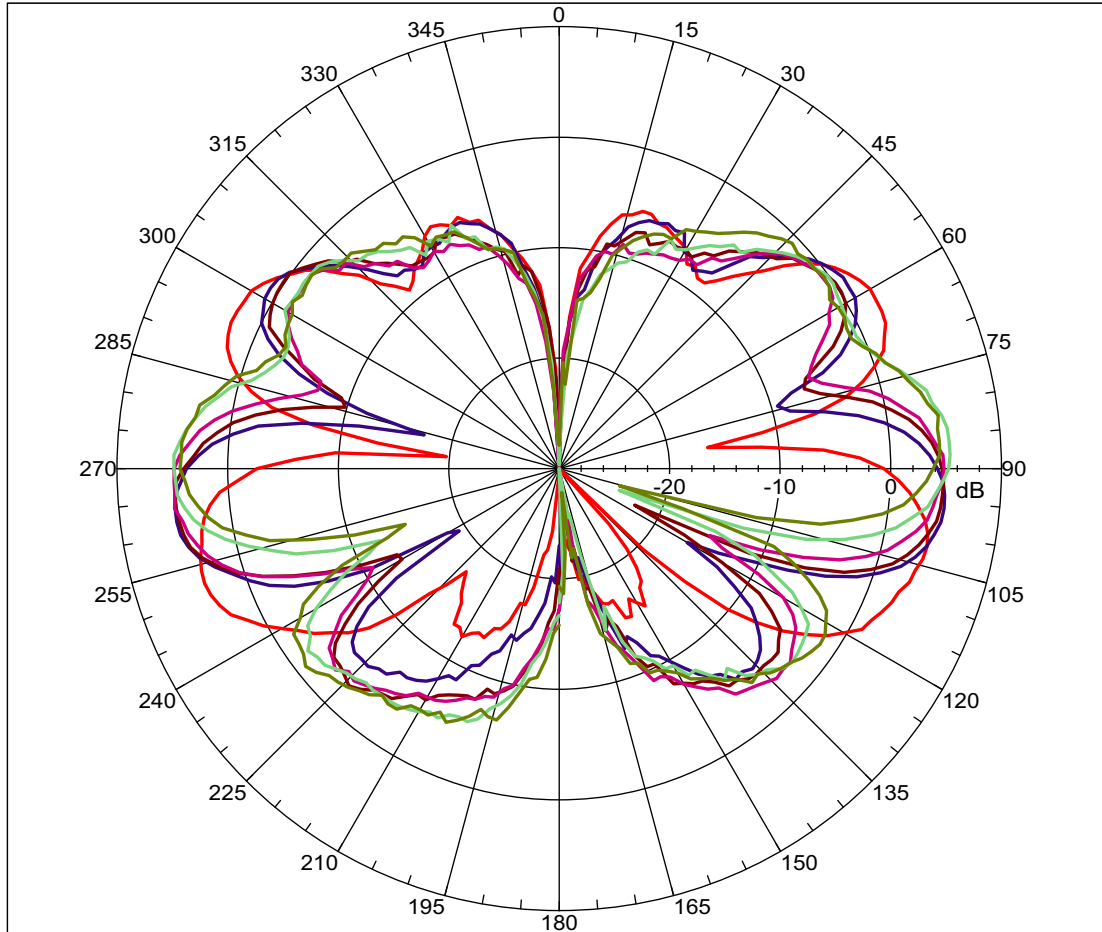

Far-field amplitude of C812-510012-A.nsi

Far-field amplitude of C812-510012-A.nsi

4.900000 GHz 5.150000 GHz 5.250000 GHz
5.350000 GHz 5.725000 GHz 5.825000 GHz