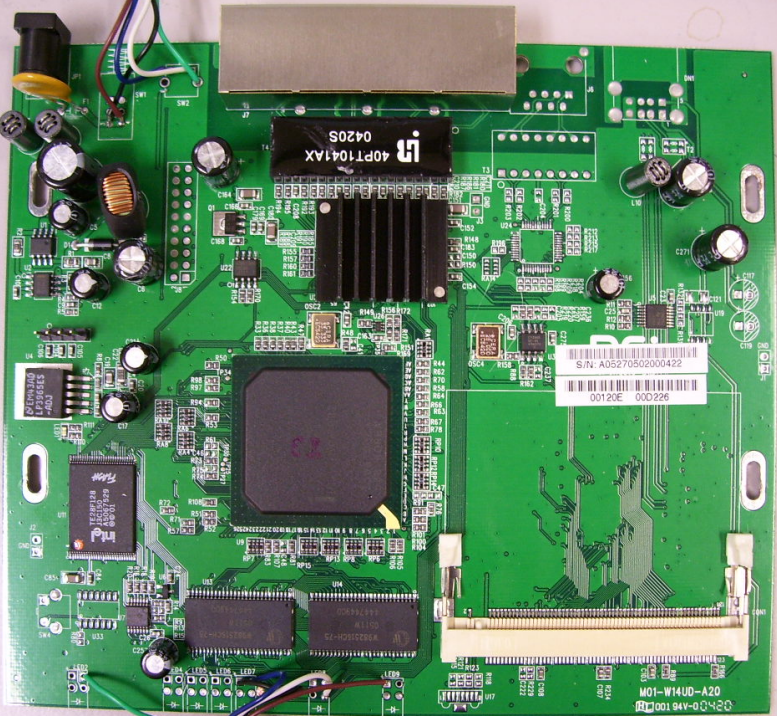

M01-W14UD-A20  
00194V-0-042C

00120E  
S/N: A05270502000422

HTC  
HTC1000  
HTC1000  
HTC1000

IR  
40F  
MAX

ATMEL  
AT91SAM7S256  
AT91SAM7S256

ATMEL  
AT91SAM7S256  
AT91SAM7S256

ATMEL  
AT91SAM7S256  
AT91SAM7S256

ATMEL  
AT91SAM7S256  
AT91SAM7S256

ATMEL  
AT91SAM7S256  
AT91SAM7S256

ATMEL  
AT91SAM7S256  
AT91SAM7S256

ATMEL  
AT91SAM7S256  
AT91SAM7S256

IN 40PT1041AX 0420S

S/N: A05270502000422  
00120E 00D226

LP3956S5S -AD3