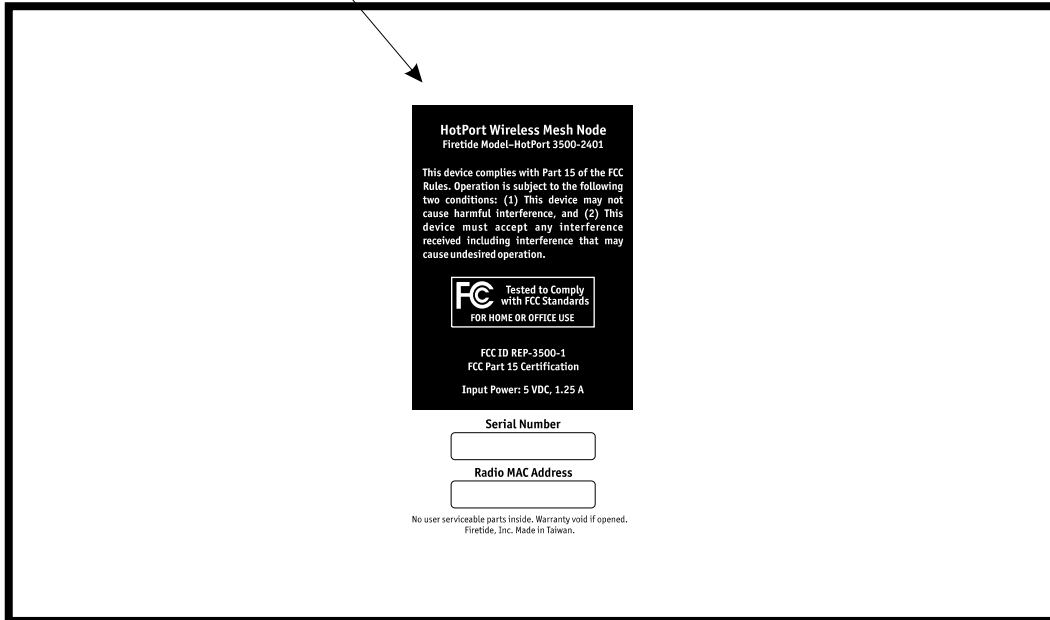

**Center Label on Back of Unit,
Model 3500-2401 Label Shown**

View of Bottom Side of Unit

FCC Regulatory Label Placement for 3500 Series