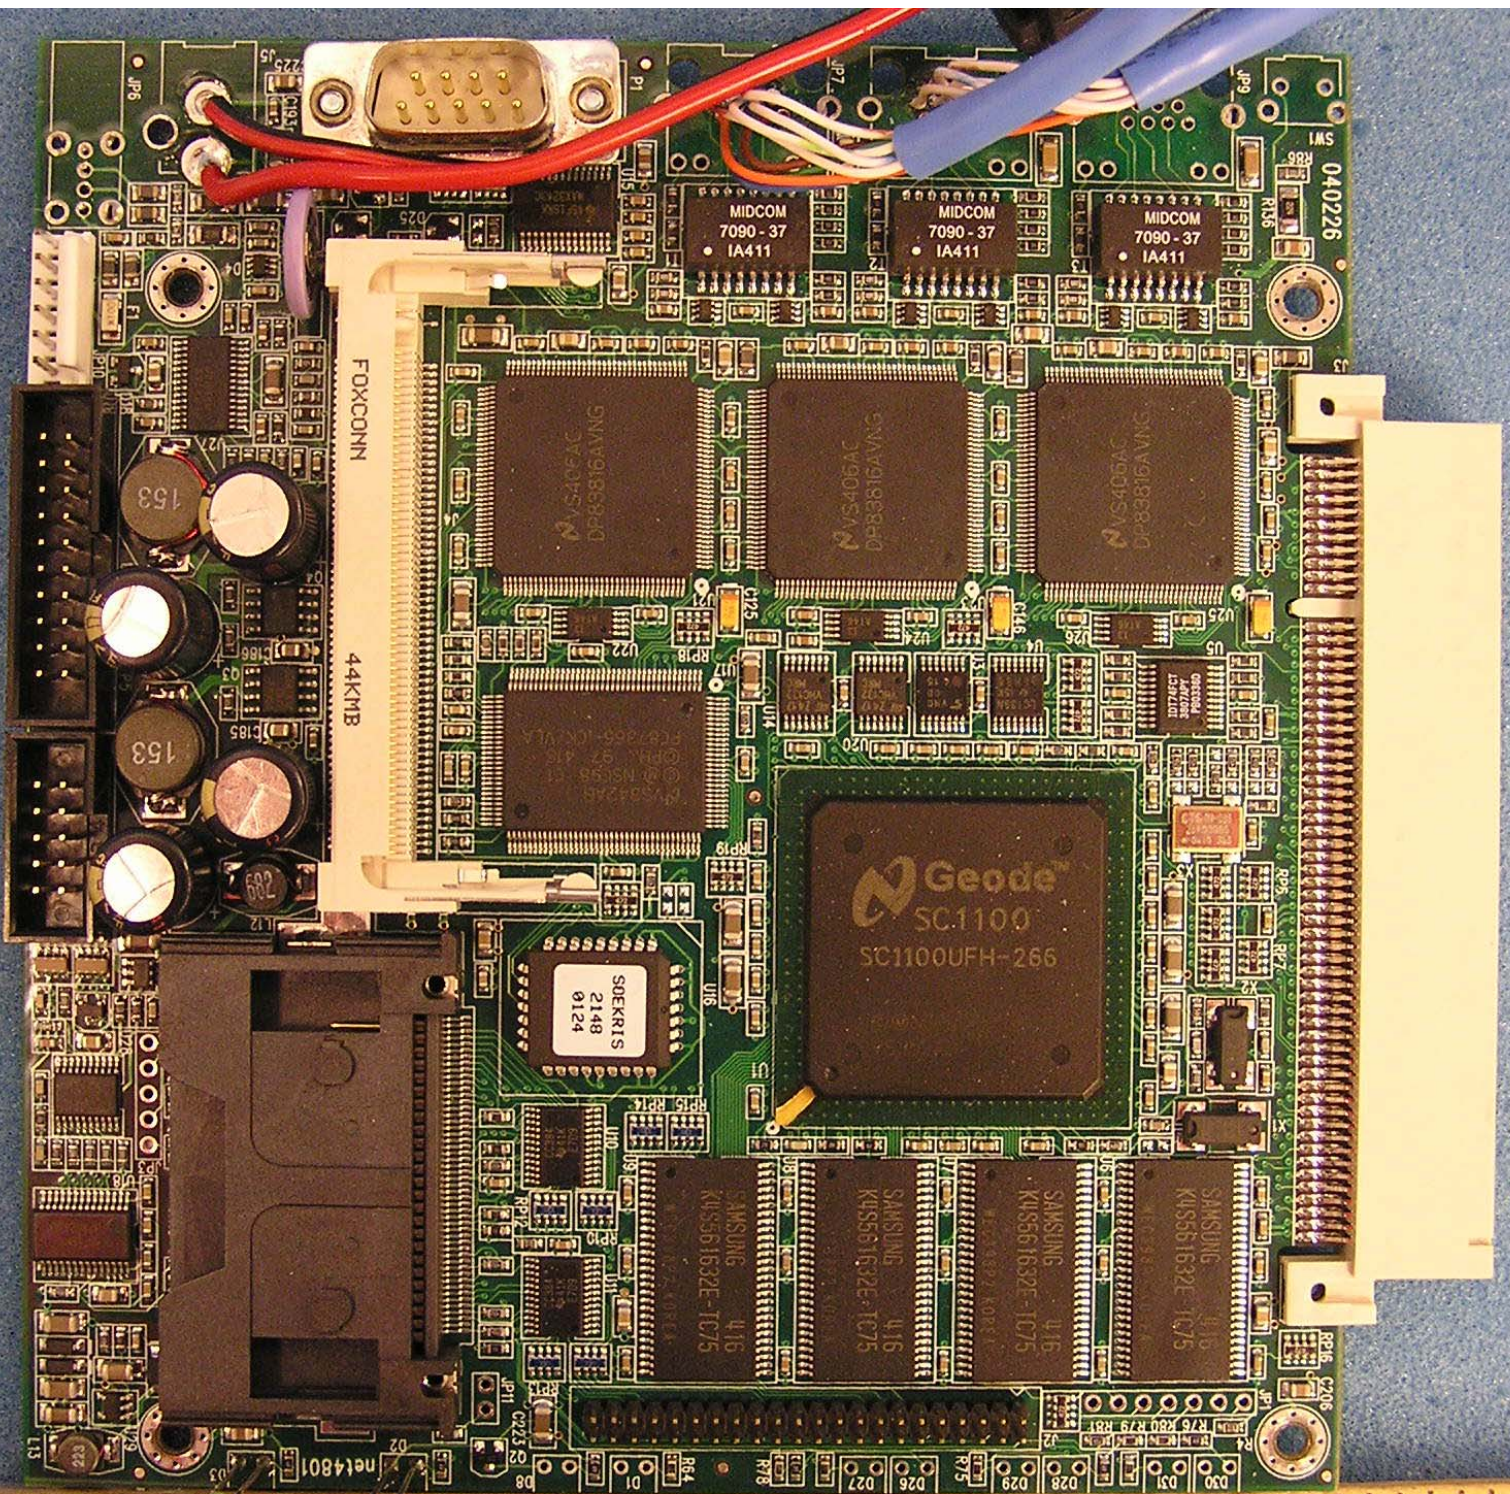

040226

MIDCOM
7090-37
IA411

MIDCOM
7090-37
IA411

MIDCOM
7090-37
IA411

FOXCONN

44KMB

Geode
SC.1100
SC1100UFH-266

SOEKRIS
2148
0124

SAMSUNG
416
K19561632E-1075

SAMSUNG
416
K19561632E-1075

SAMSUNG
416
K19561632E-1075

SAMSUNG
416
K19561632E-1075

ne14801