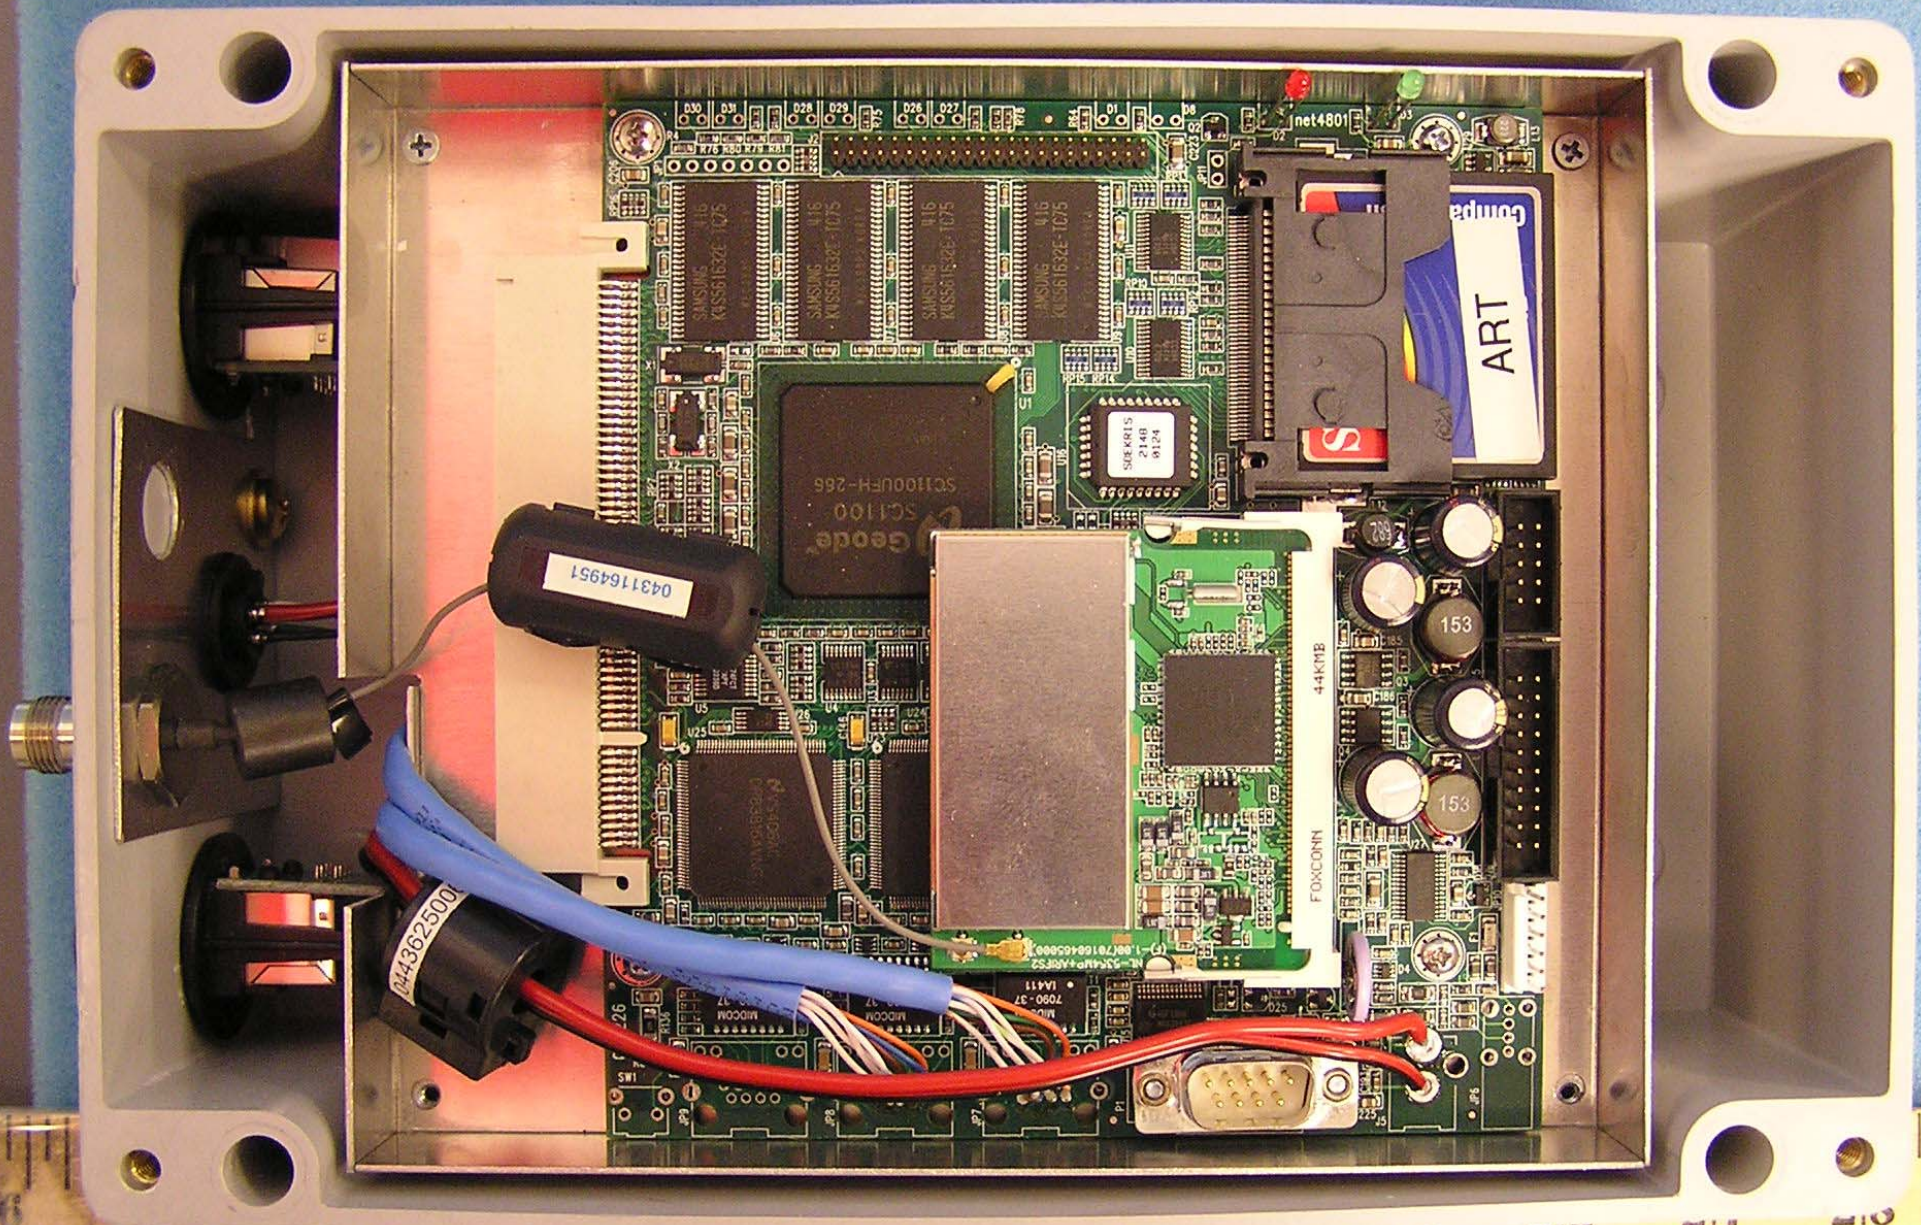

"To Maintain The Environment Rating Of This Enclosure, Install In The Openings
Only Listed Or Recognized Control Devices With The Same Environmental Ratings
As The Enclosure. The Control Devices Shall Be Mounted In Accordance With The
Installation Instructions Of The Listed/Recognized Device."

For use with industrial equipment in ordinary locations
Made in U.S.A.
www.stahlin.com

INDUSTRIAL CONTROL PANEL ENCLOSURE

No. BE - 860629

0431164951

044362500

Geode
SC1100
SC1100UH-286

FOXCOM
44KMB

ART