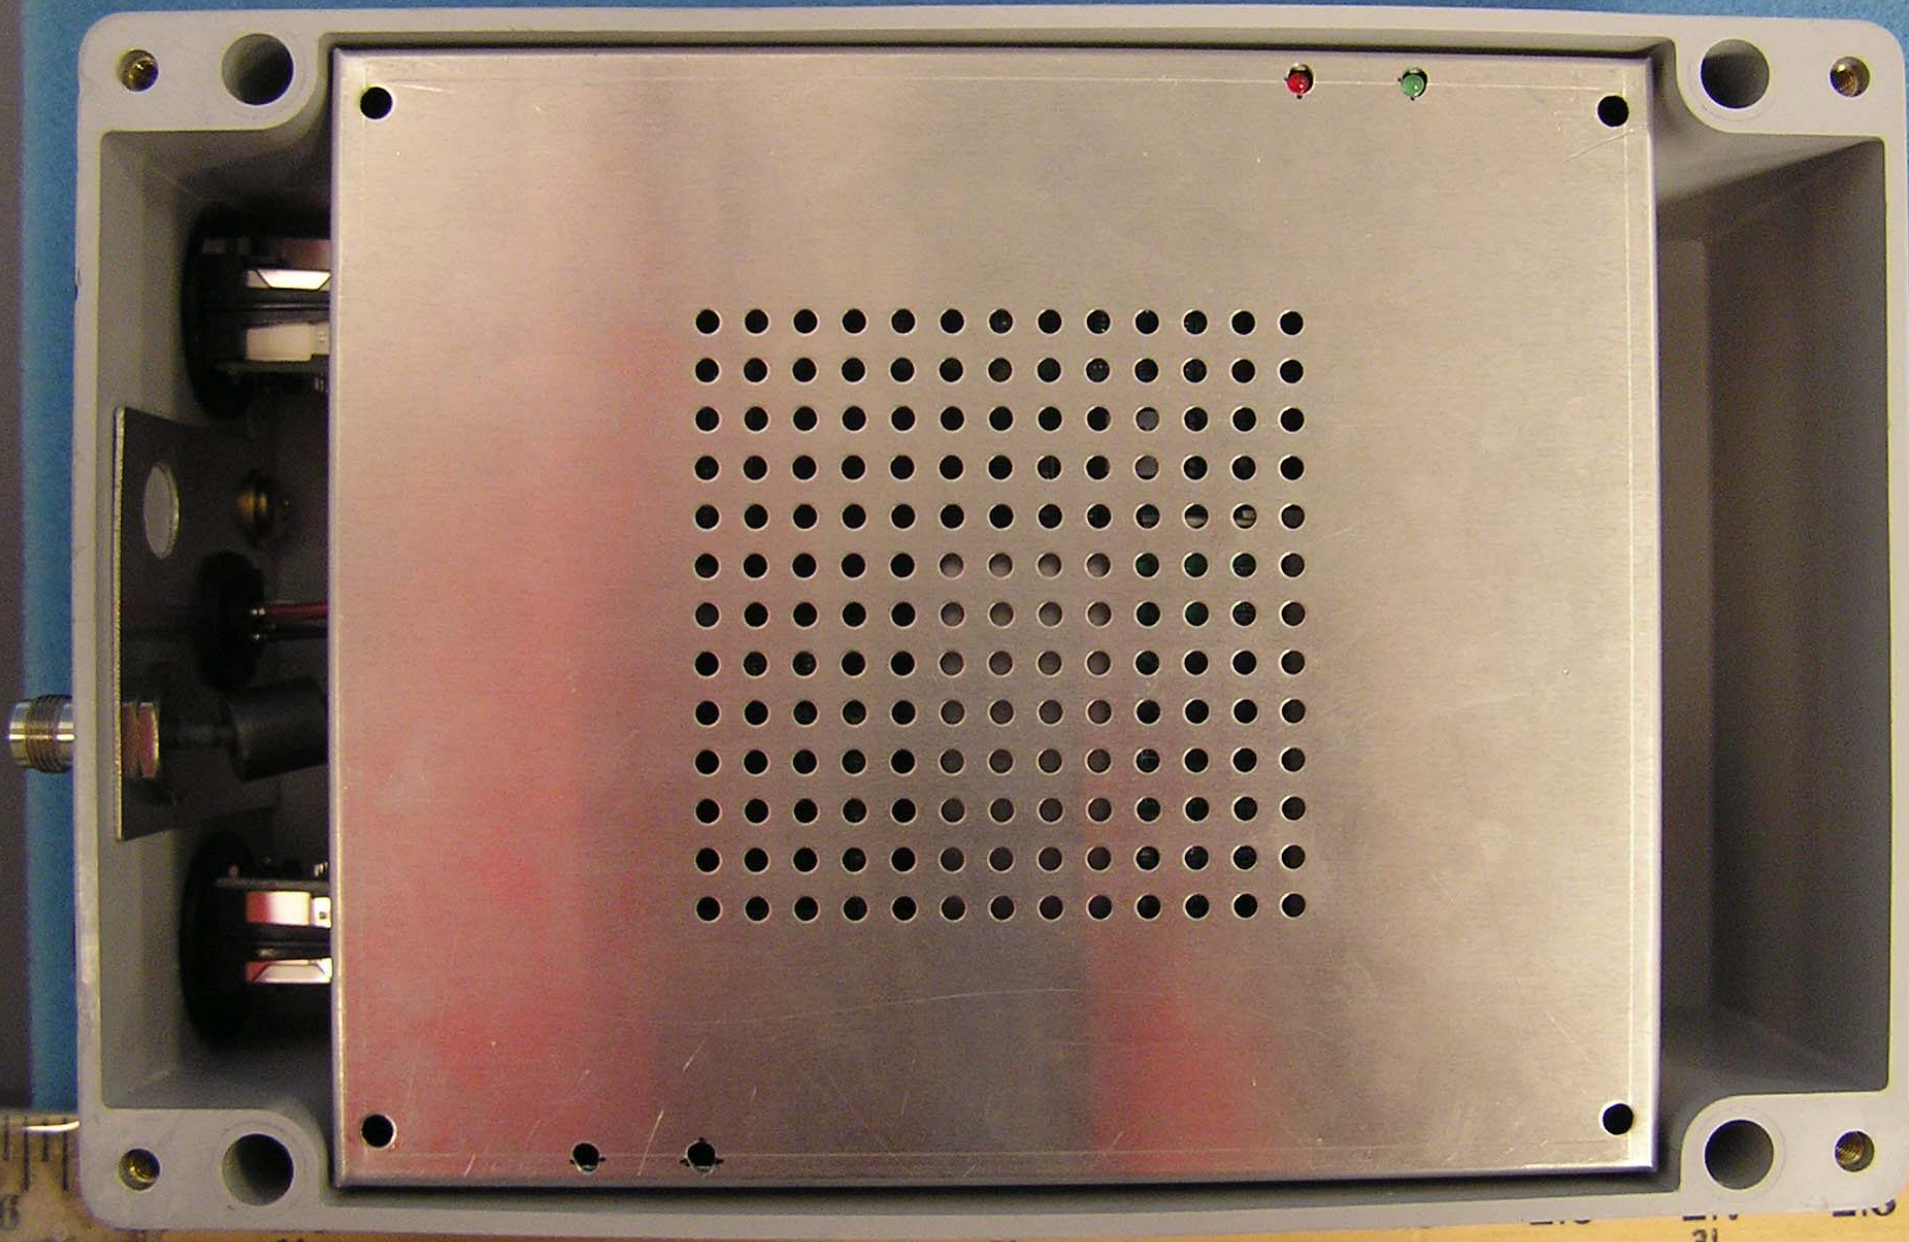

INDUSTRIAL CONTROL PANEL ENCLOSURE

CAUTION - BONDING BETWEEN CONDUIT CONNECTIONS NOT
AUTOMATIC AND MUST BE PROVIDED AS A PART OF THE
INSTALLATION.

ATTENTION - LA LIAISON ENTRE LES RACCORD DU CONDUIT
N'EST PAS AUTOMATIQUE ET DOIT ETRE ASSURE LORS DE
L'INSTALLATION.

"To Maintain The Environment Rating Of This Enclosure, Install In The Openings
Only Listed Or Recognized Control Devices With The Same Environmental Ratings
As The Enclosure. The Control Devices Shall Be Mounted In Accordance With The
Installation Instructions Of The Listed/Recognized Device."

For use with industrial equipment in ordinary locations
Made in U.S.A.
www.stahlin.com

INDUSTRIAL CONTROL PANEL ENCLOSURE

No. BE - 860629

0431164951

044362500

Geode
SC1100
SC1100UH-286

FOXCOM
44KMB

ART