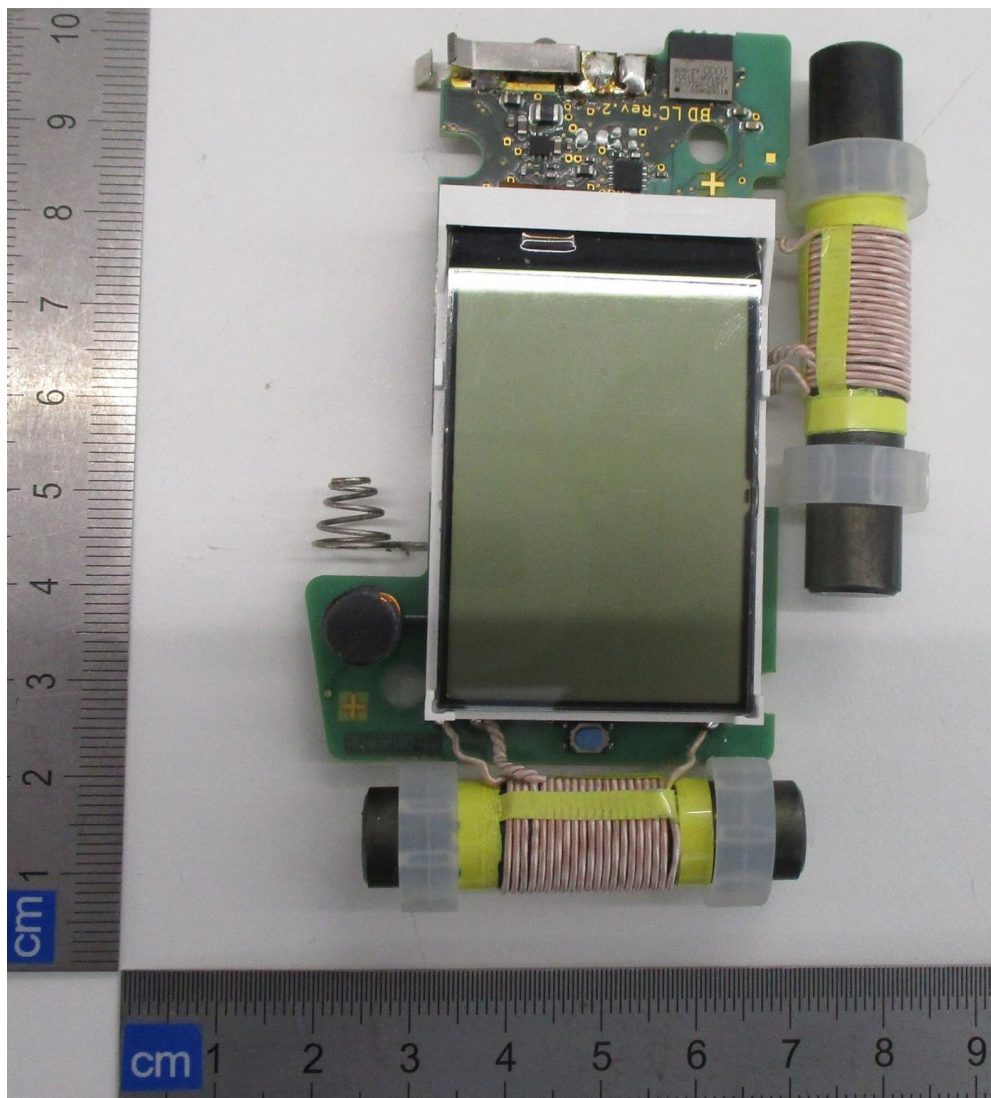

# Internal photos

Project file: C20202013  
Date: 2020-11-24  
Pages: 3

**Product:** Avalanche Transciever

**Type reference:** RECON LT

Figure 1

Figure 2

Figure 3

Figure 4