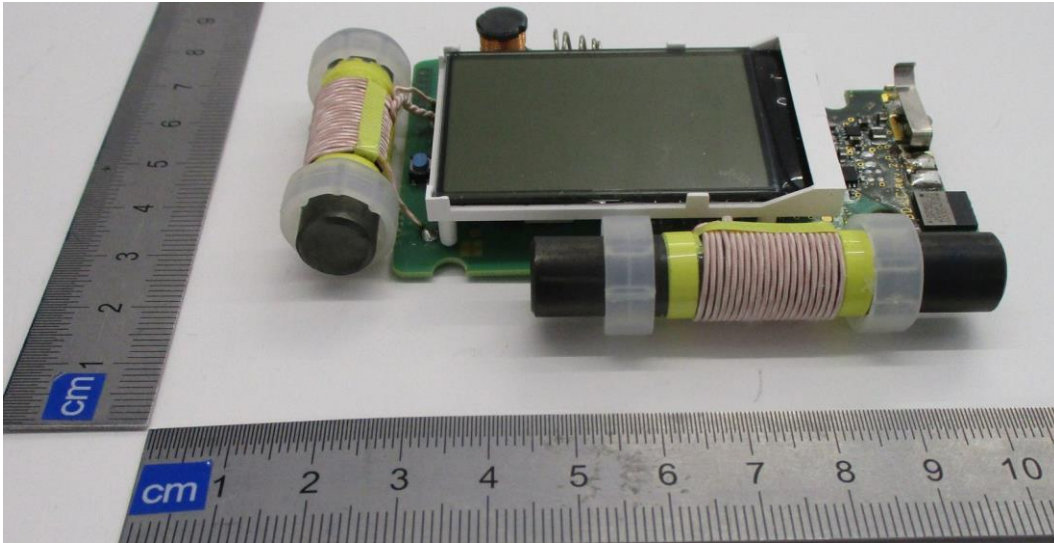

# Internal photos

Project file: C20202013  
Date: 2020-11-24  
Pages: 3

**Product:** Avalanche Transciever

**Type reference:** RECON LT

Figure 1

Figure 2

Figure 3

Figure 4