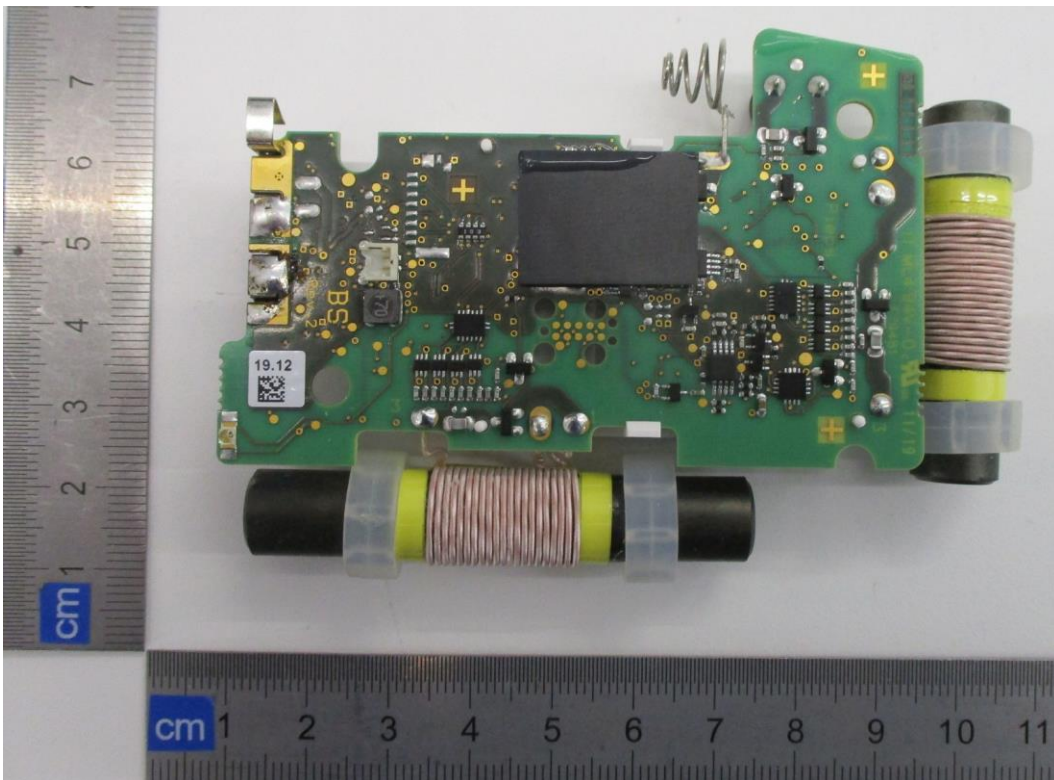

# Internal photos

Project file: C20202013  
Date: 2020-11-24  
Pages: 3

**Product:** Avalanche Transciever

**Type reference:** RECON LT

Figure 1

Figure 2

Figure 3

Figure 4