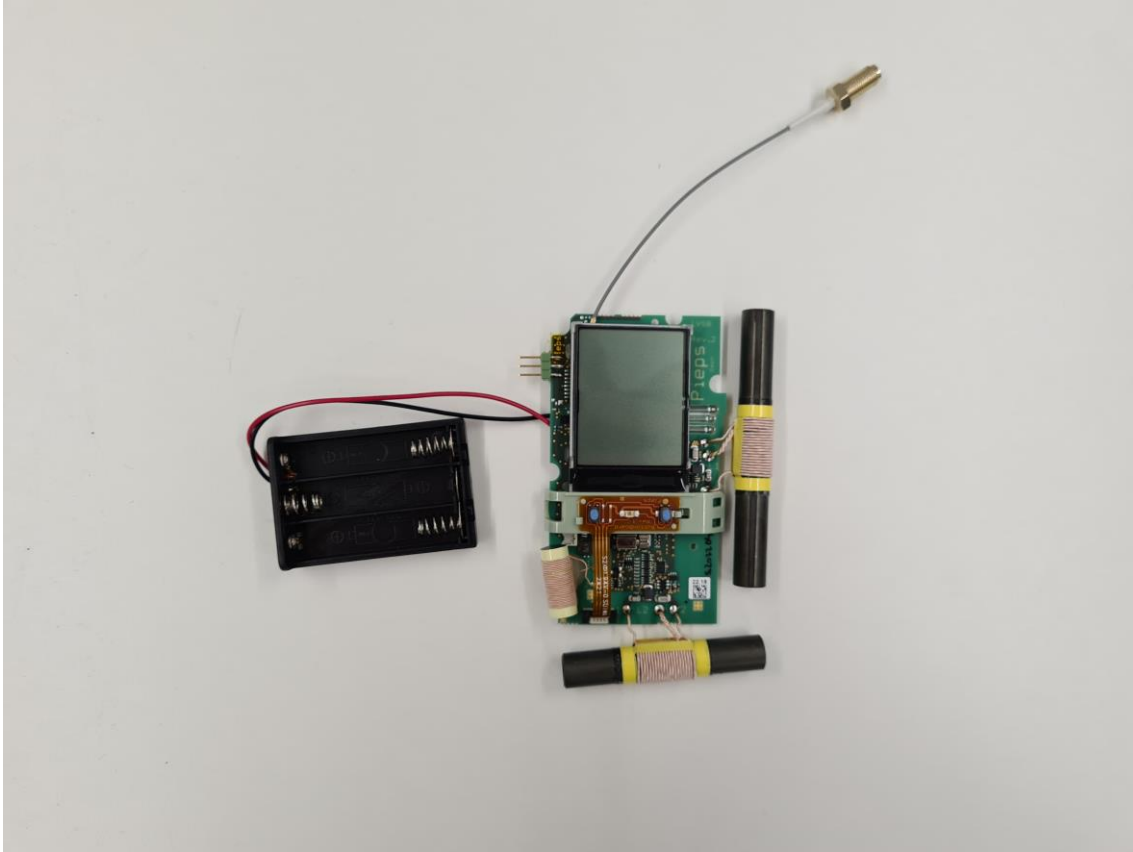

# Internal photos

Project file: C20221441  
Date: 2022-08-23  
Pages: 3

**Product:** Avalanche beacon

**Type reference:** Black Diamond: GUIDE BT, RECON X  
PIEPS: POWDER BT, PRO BT

Figure 1

Figure 2: Modified sample for radiated measurements

**Figure 3: Modified sample for conducted measurements**