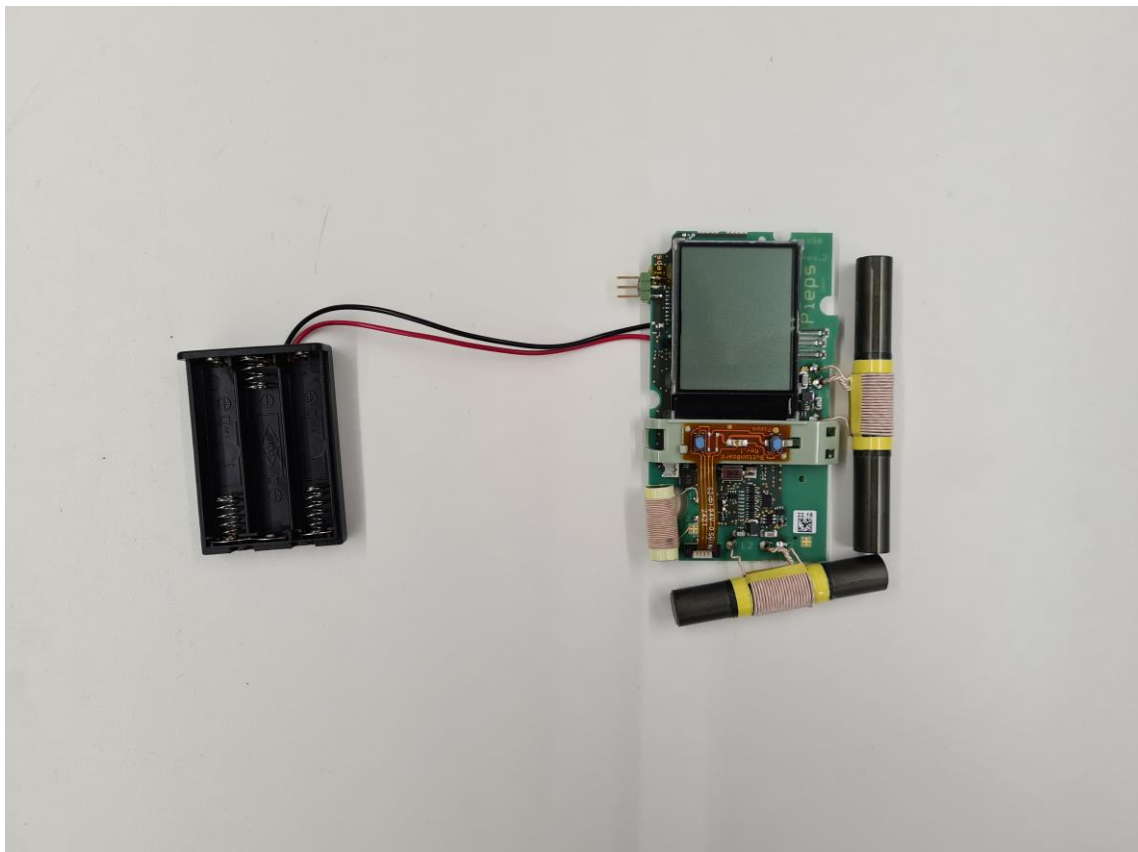

# Internal photos

Project file: C20221441  
Date: 2022-08-23  
Pages: 3

**Product:** Avalanche beacon

**Type reference:** Black Diamond: GUIDE BT, RECON X  
PIEPS: POWDER BT, PRO BT

Figure 1

Figure 2: Modified sample for radiated measurements

**Figure 3: Modified sample for conducted measurements**