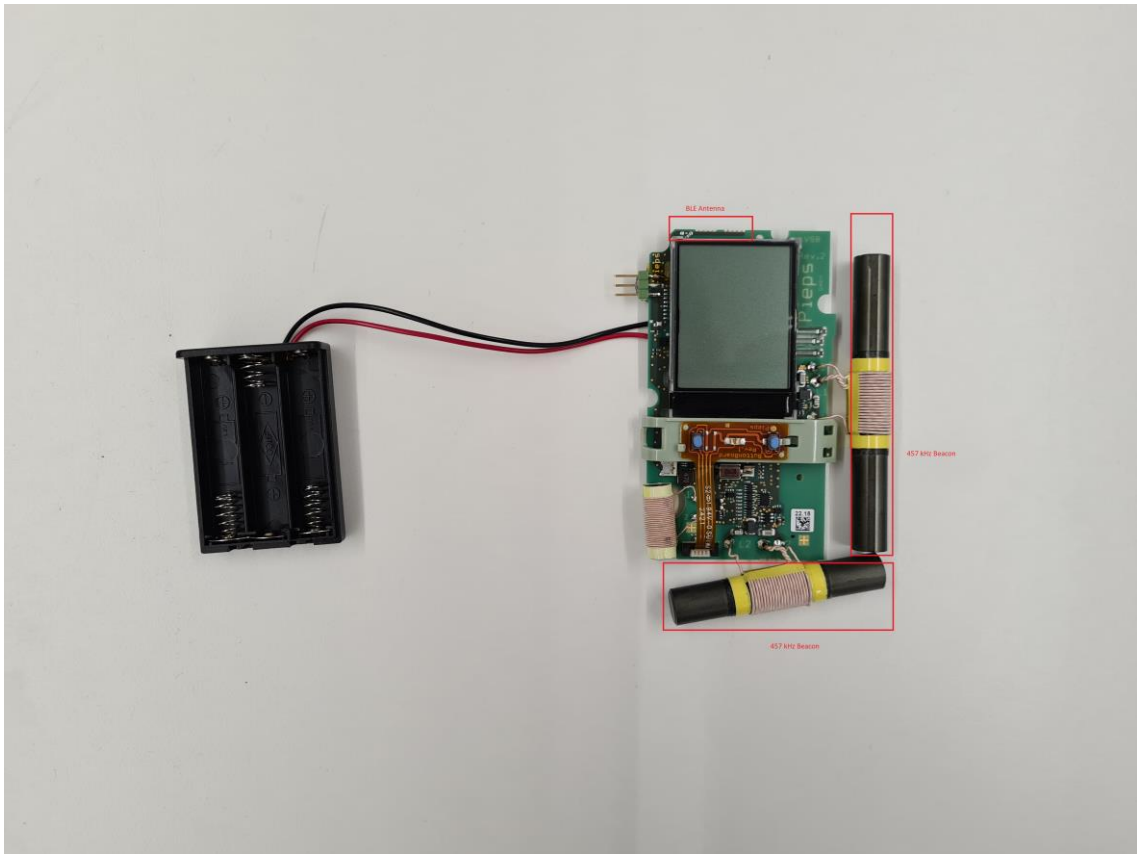

# Internal photos

Project file: C20221441  
Date: 2022-08-23  
Pages: 3

**Product:** Avalanche beacon

**Type reference:** Black Diamond: GUIDE BT, RECON X  
PIEPS: POWDER BT, PRO BT

Figure 1

Figure 2: Modified sample for radiated measurements

**Figure 3: Modified sample for conducted measurements**