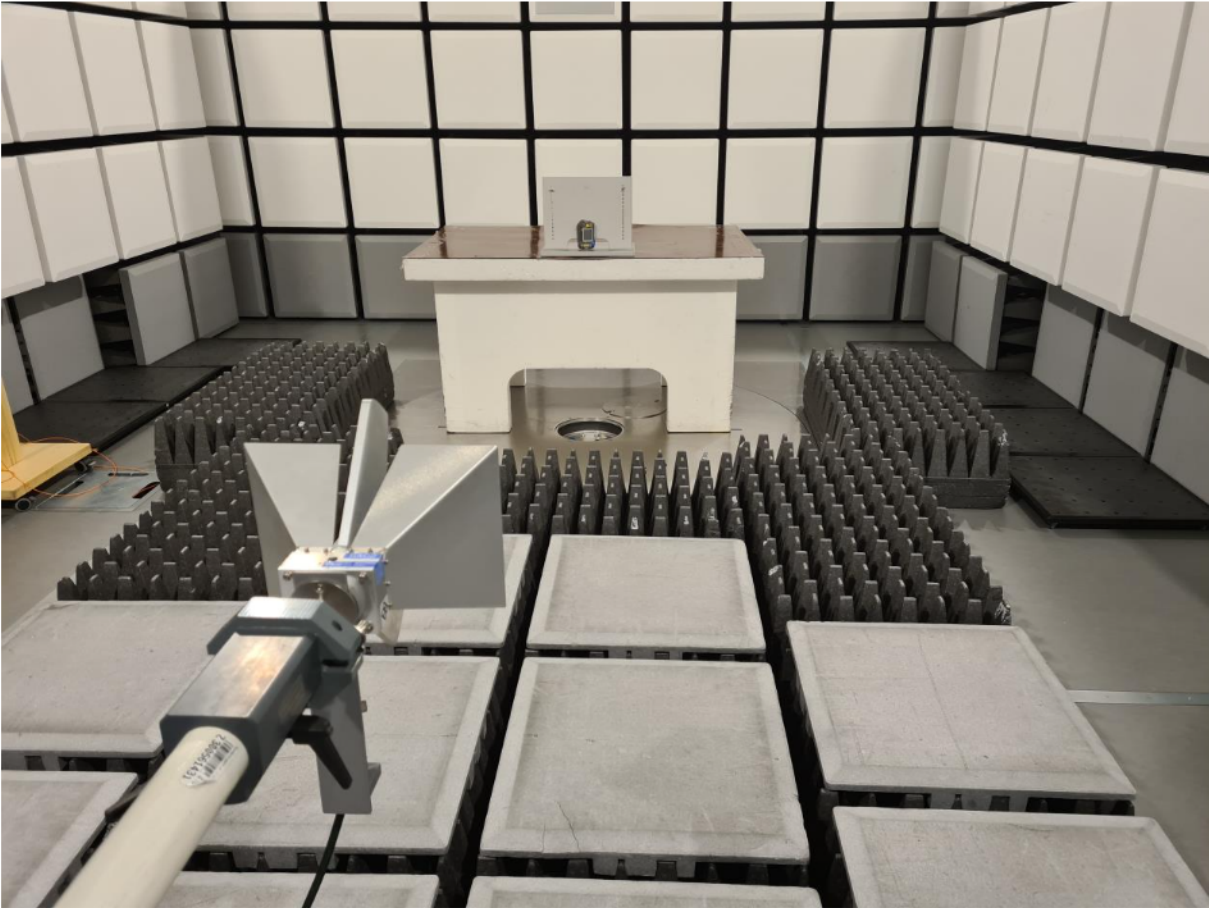

# Test setup photos

Project file: C20212000  
Date: 2022-03-03  
Pages: 3

**Product:** Avalanche Transciever

**Type reference:** IPS PRO

Figure 1

Figure 2

Figure 3

Figure 4