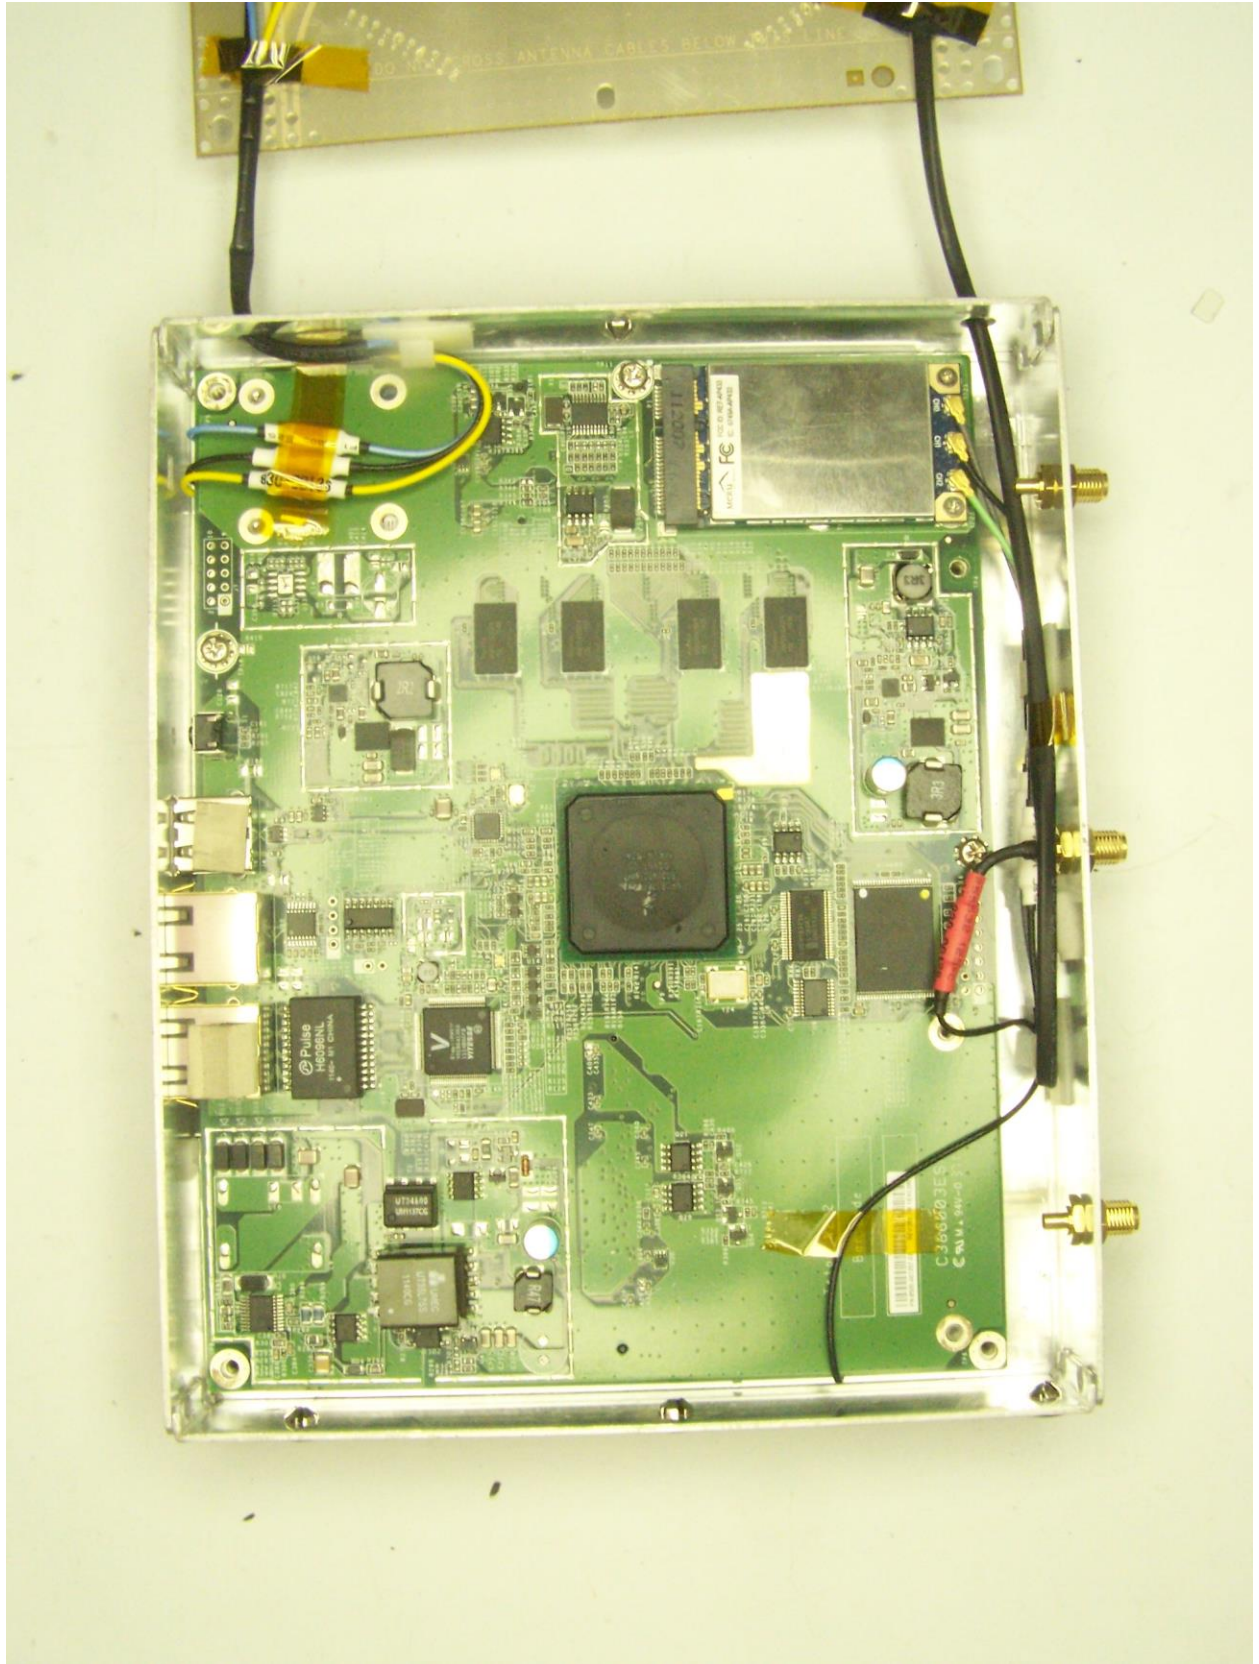

8E1
802.11n
MESH NETWORKS
COPYRIGHT 2010
REV. C

112007
FC
USED REPAIR
C-1164402

MADE IN CHINA
800/400-447
02/01/12

Puise
H6096NL
1102-01 CHINA

32MB
V

UT24680
UM1137CG

UMC
UT5817SS
1140CG

C366603ES
CAM-9W-031