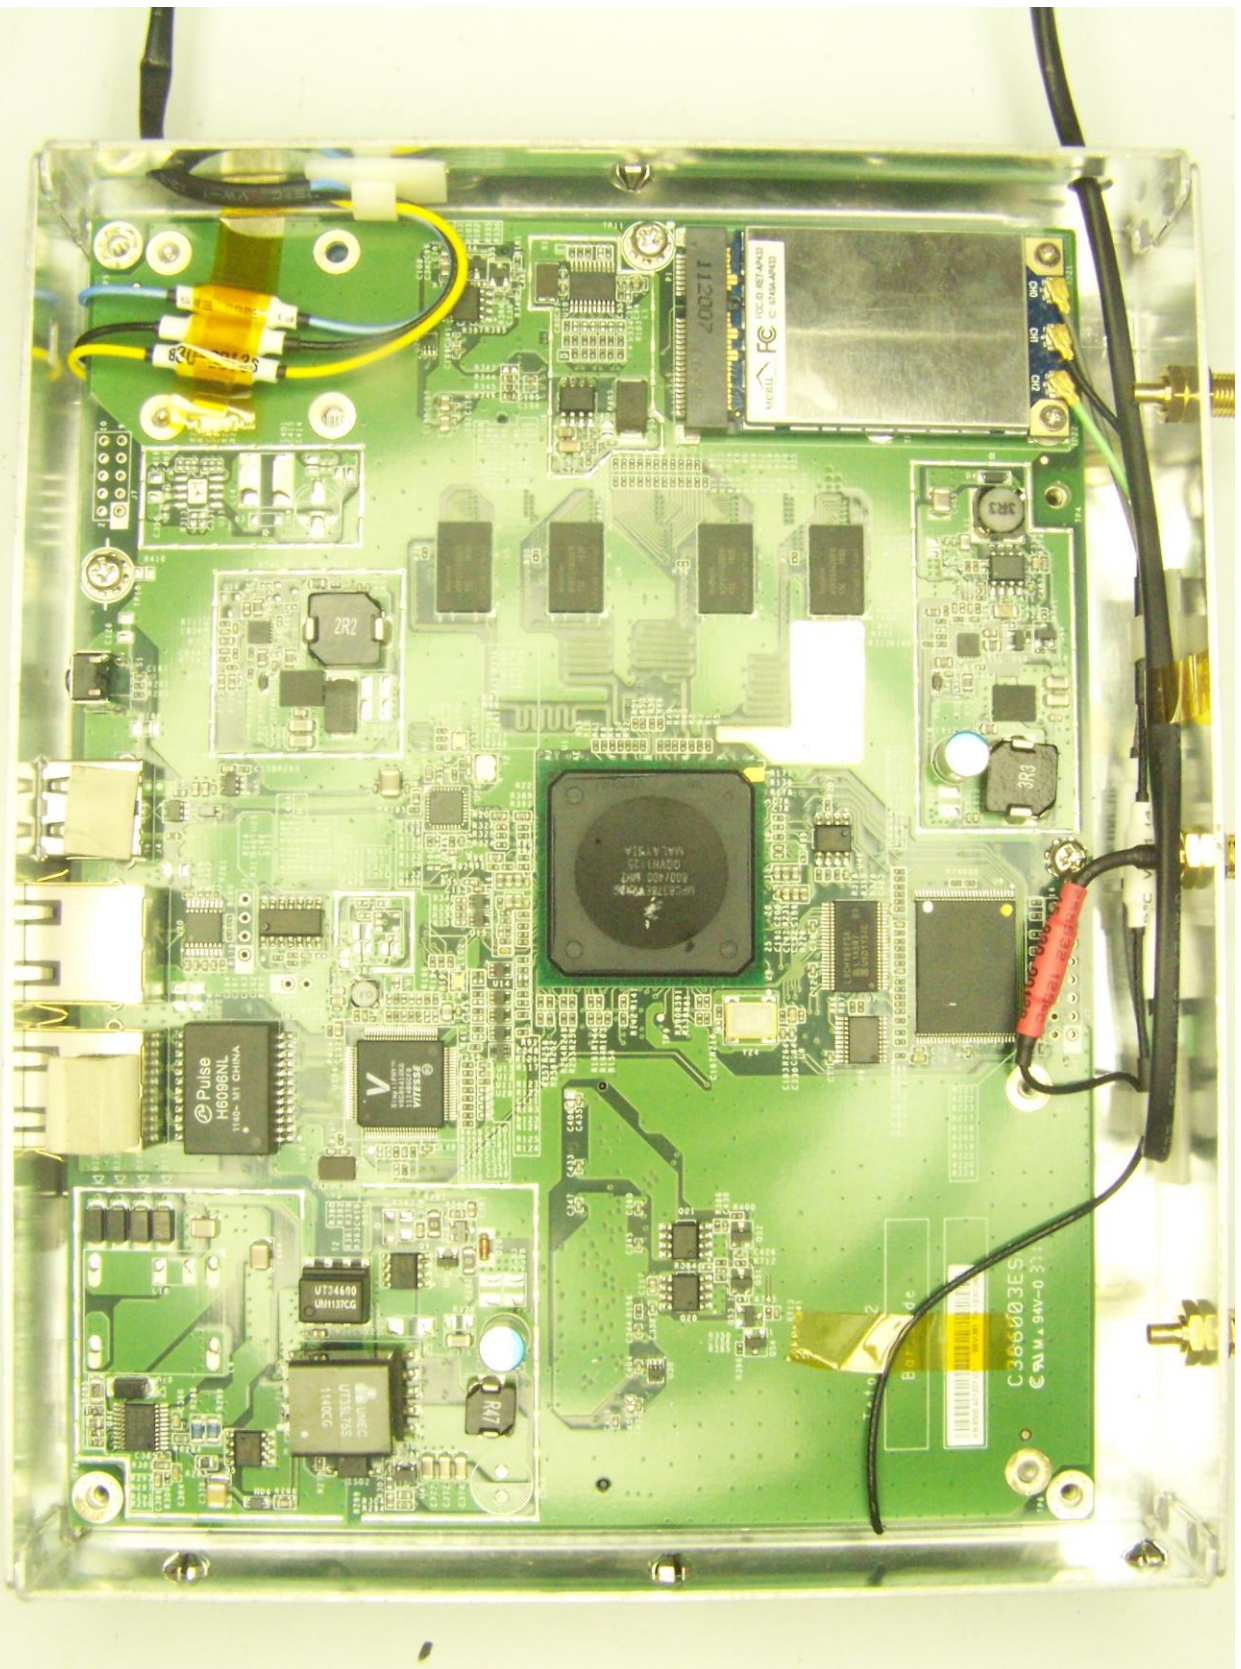

8E1
802.11n
MESH NETWORKS
COPYRIGHT 2010
REV. C

112007
FC
USED REPAIR
C-1164402

MADE IN CHINA
800/400-447
02/01/12

Puise
H6096NL
1102-01 CHINA

32MB
V

UT24680
UM1137CG

UMC
UT5817SS
1140CG

C366603ES
CAM-9W-031