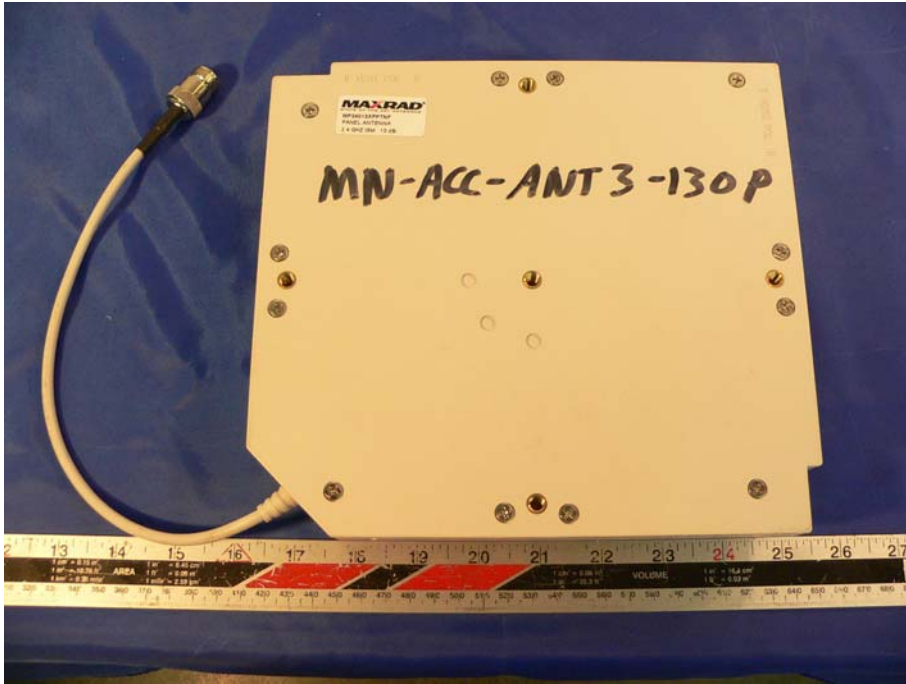

EXHIBIT C - EUT PHOTOGRAPHS

EUT Front View

EUT Side View

MaxRad Dual Band Antenna

MaxRad Panel Antenna (2.4 Ghz) - Front View

MaxRad Panel Antenna (2.4 Ghz) - Back View

Smart Antenna (2.4 Ghz)

Regular Dual Band Antenna