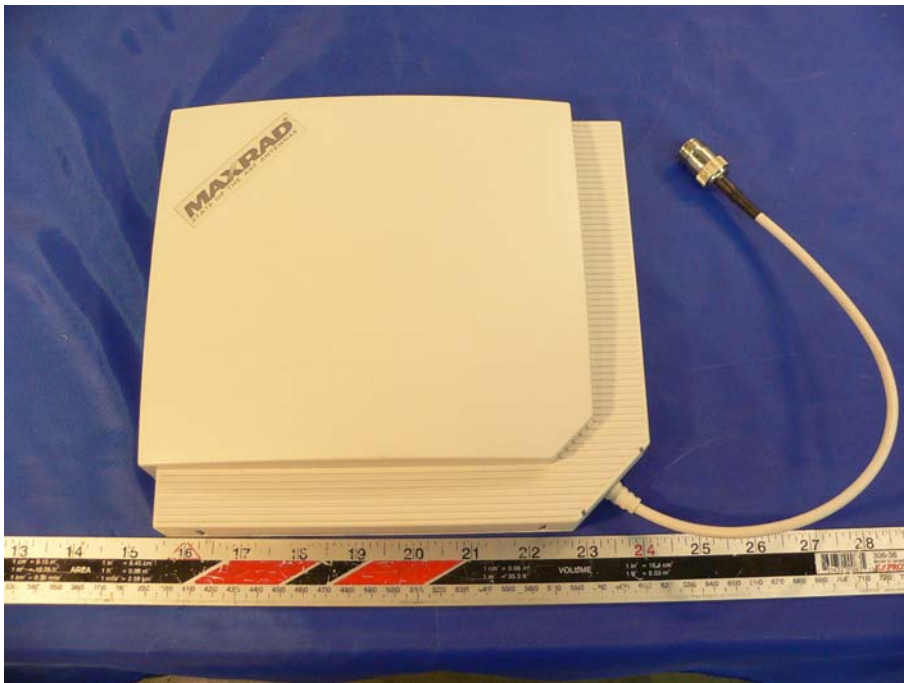

EXHIBIT C - EUT PHOTOGRAPHS

EUT Front View

EUT Side View

MaxRad Dual Band Antenna

MaxRad Panel Antenna (2.4 Ghz) - Front View

MaxRad Panel Antenna (2.4 Ghz) - Back View

Smart Antenna (2.4 Ghz)

Regular Dual Band Antenna