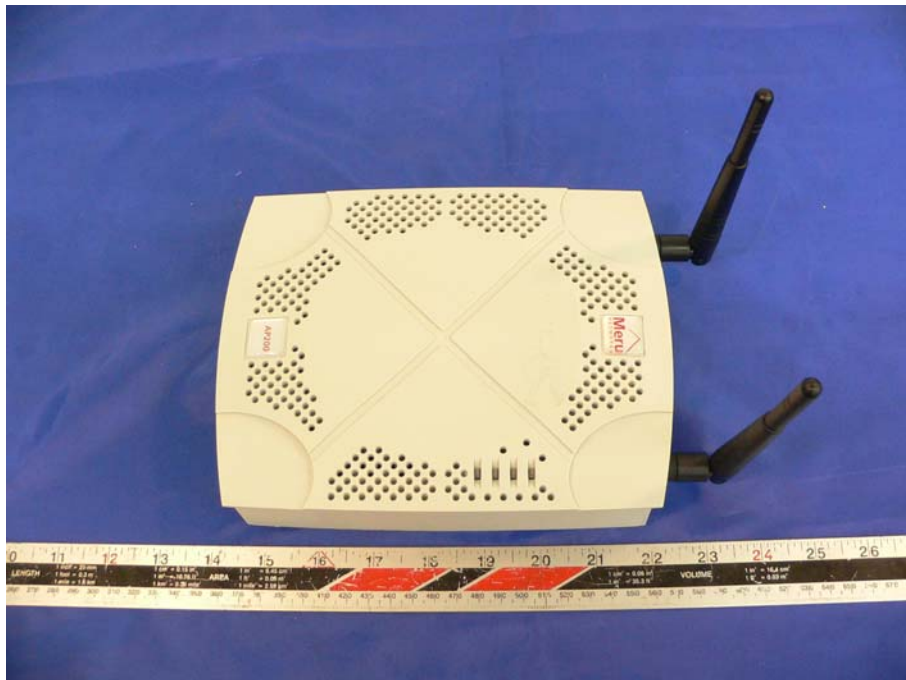

EXHIBIT C - EUT PHOTOGRAPHS

EUT Front View

EUT Side View

MaxRad Dual Band Antenna

MaxRad Panel Antenna (2.4 Ghz) - Front View

MaxRad Panel Antenna (2.4 Ghz) - Back View

Smart Antenna (2.4 Ghz)

Regular Dual Band Antenna