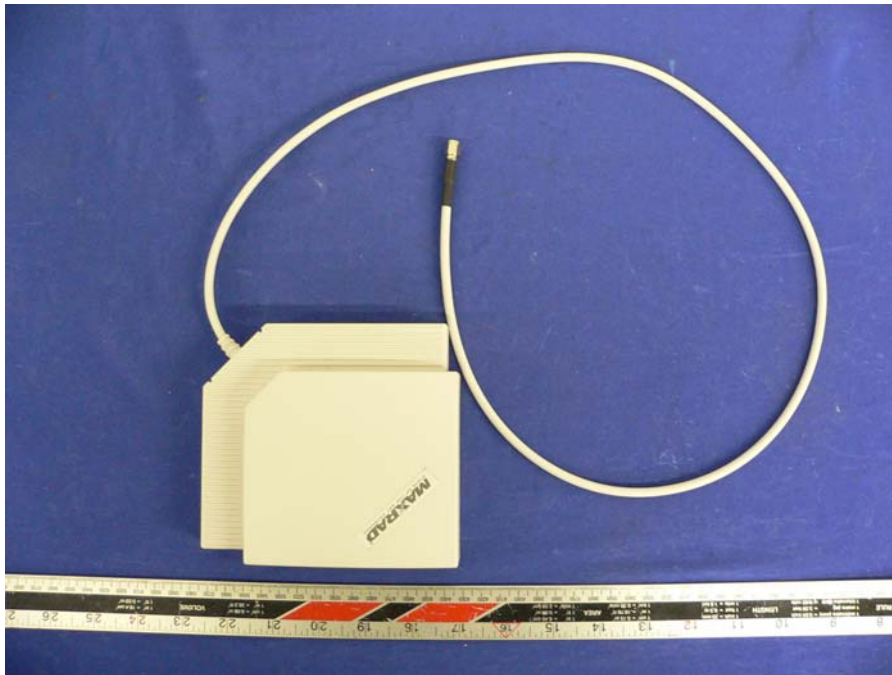

8dBi Panel antenna: MP24008XFPT, Top View