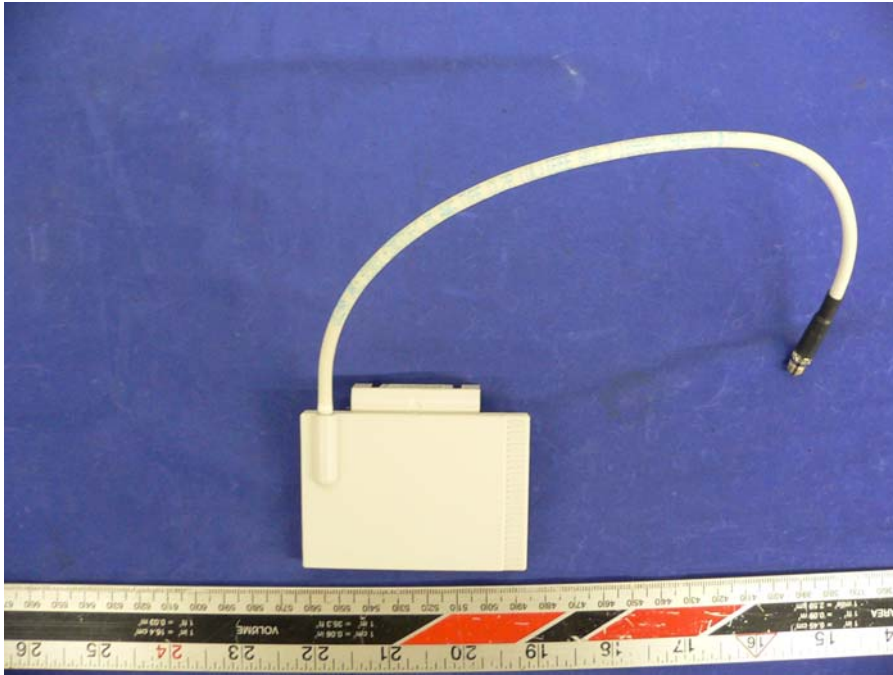

EXHIBIT C – ANTENNA PHOTOGRAPHS

2.5 dBi ceiling mount diversity antenna: MCD2400PT36, Top View

2.5 dBi ceiling mount diversity antenna: MCD2400PT36, Bottom View

5.5 dBi omni antenna: MCO24005PT36

4dBi Omni antenna: MFB24004CM

4 dBi ceiling mount bi-directional hallway: MHA2400PT, Top View

4 dBi ceiling mount bi-directional hallway: MHA2400PT, Bottom View

13 dBi patch antenna: MP24013XFPT, Top View

13 dBi patch antenna: MP24013XFPT, Bottom View

8dBi Panel antenna: MP24008XFPT, Top View

8dBi Panel antenna: MP24008XFPT, Bottom View