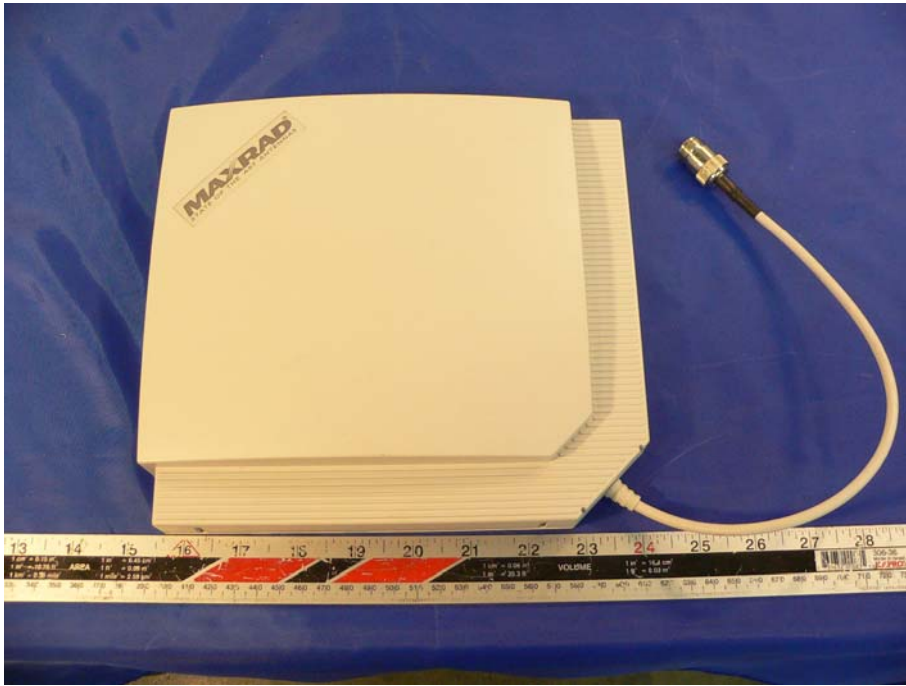

EXHIBIT C - EUT PHOTOGRAPHS

EUT Front View

EUT Side View

EUT Back View

MaxRad Dual Band Antenna

MaxRad Panel Antenna (2.4 Ghz) - Front View

MaxRad Panel Antenna (2.4 Ghz) - Back View

Regular Dual Band Antenna

Smart Antenna (2.4 GHz)

AC-DC Adaptor - Front View

AC-DC Adaptor – Rear View

Power Injector – Front View

Power Injector – Rear View