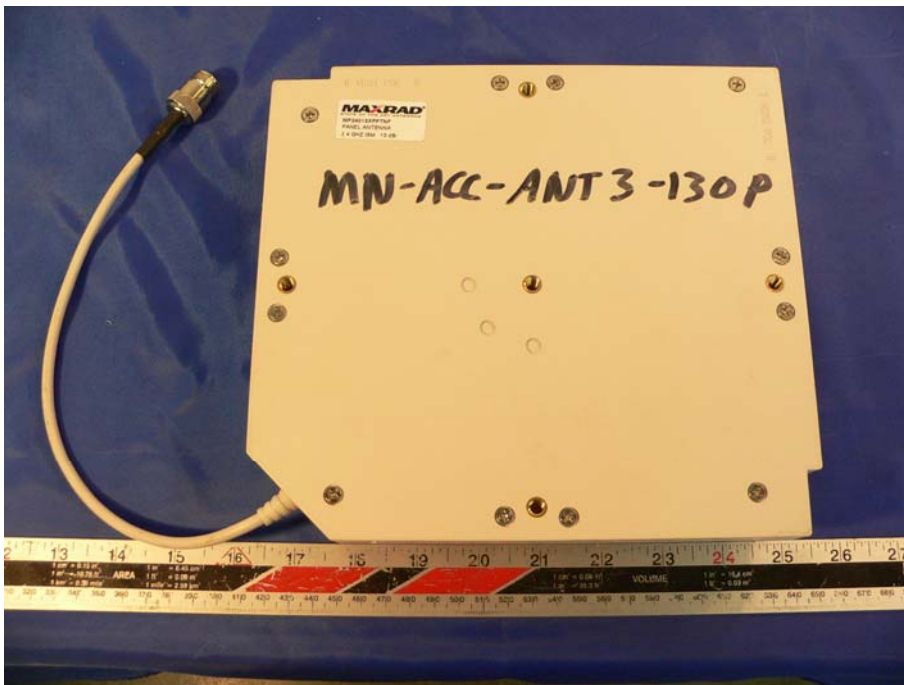

EXHIBIT C - EUT PHOTOGRAPHS

EUT Front View

EUT Side View

EUT Back View

MaxRad Dual Band Antenna

MaxRad Panel Antenna (2.4 Ghz) - Front View

MaxRad Panel Antenna (2.4 Ghz) - Back View

Regular Dual Band Antenna

Smart Antenna (2.4 GHz)

AC-DC Adaptor - Front View

AC-DC Adaptor – Rear View

Power Injector – Front View

Power Injector – Rear View