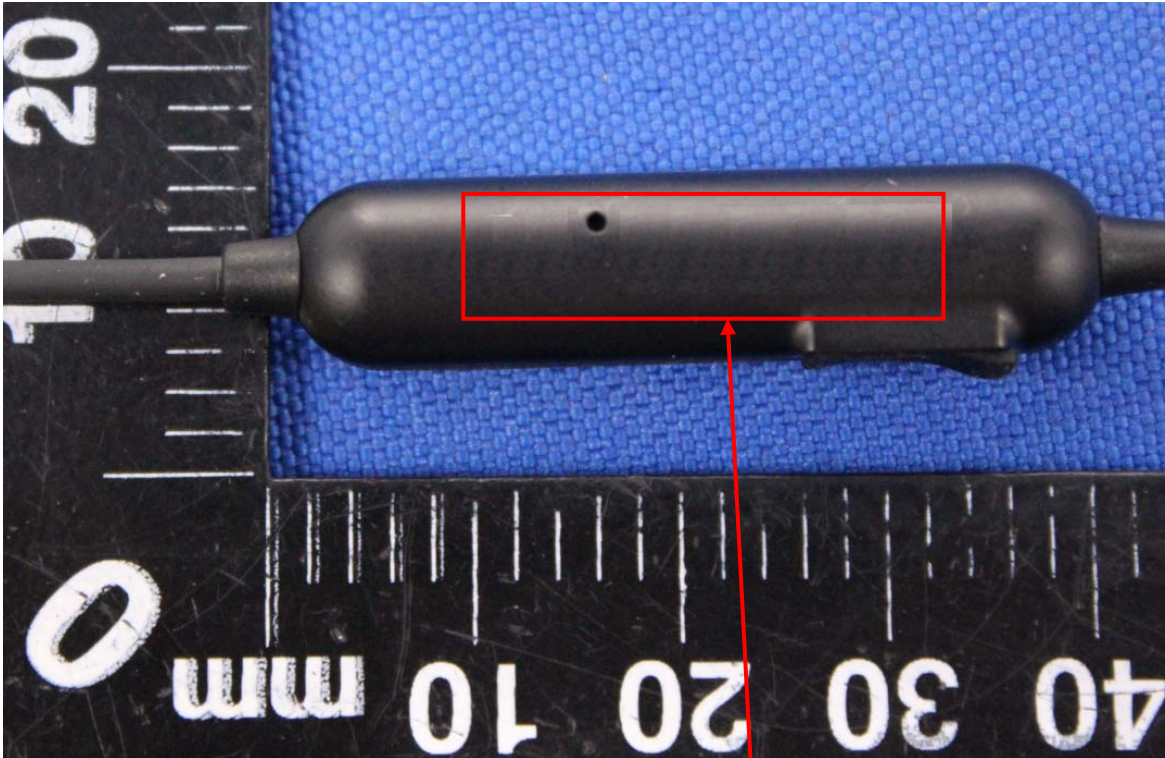

Label Artwork and Location

Model: QCY-M1 Pro

Label:

FCC ID: RDRQCY-M1PRO

Size: L*W=20*5mm

Label Location