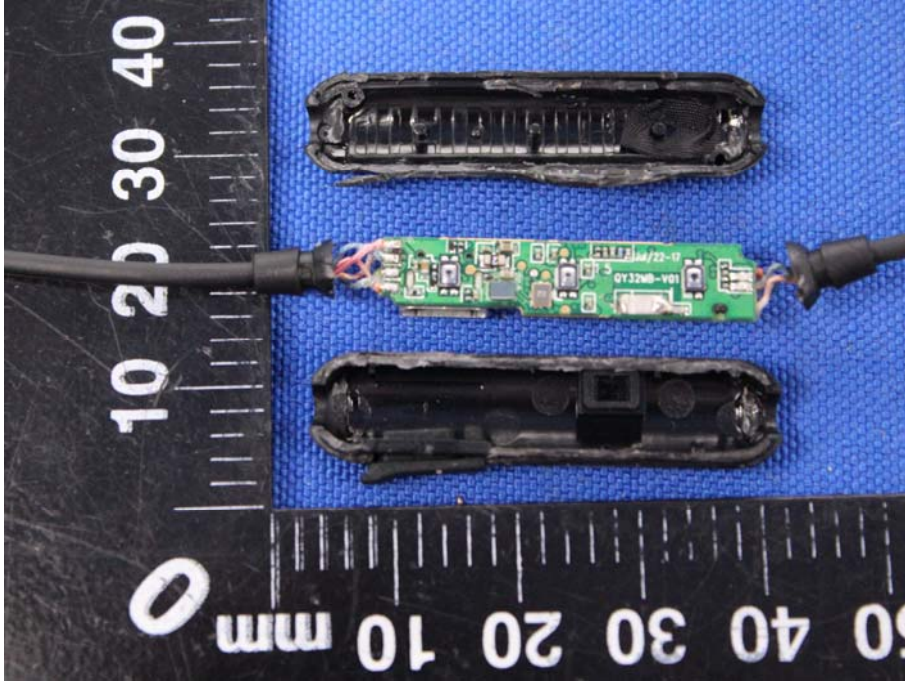

Appendix B: Photographs of EUT

Product: Bluetooth Headset

Model: QCY-M1 Pro

Internal Photos

Antenna