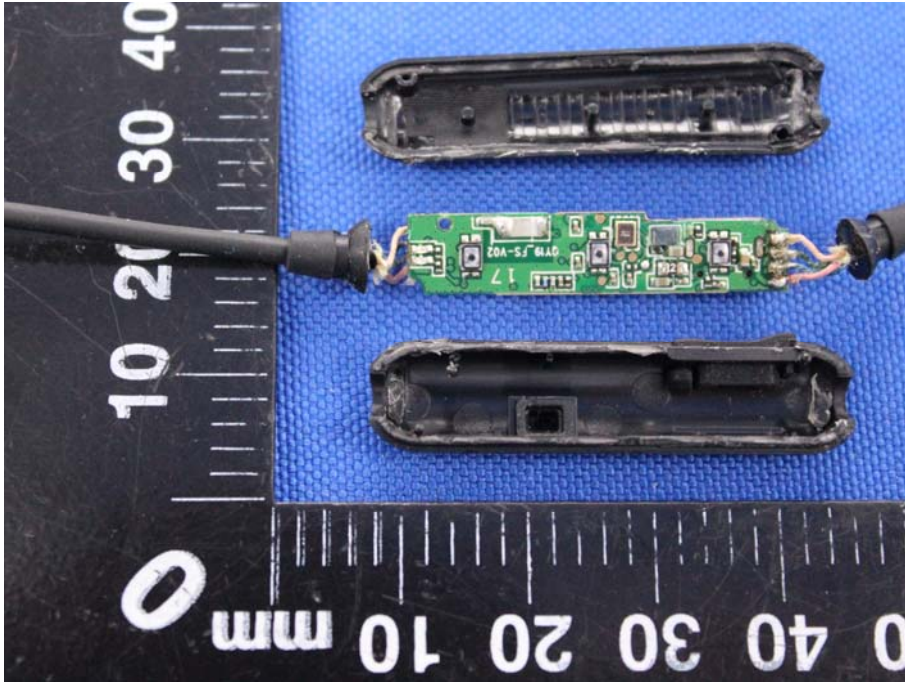

Appendix B: Photographs of EUT

Product: Bluetooth Headset

Model: QCY-M1c

Internal Photos

Antenna