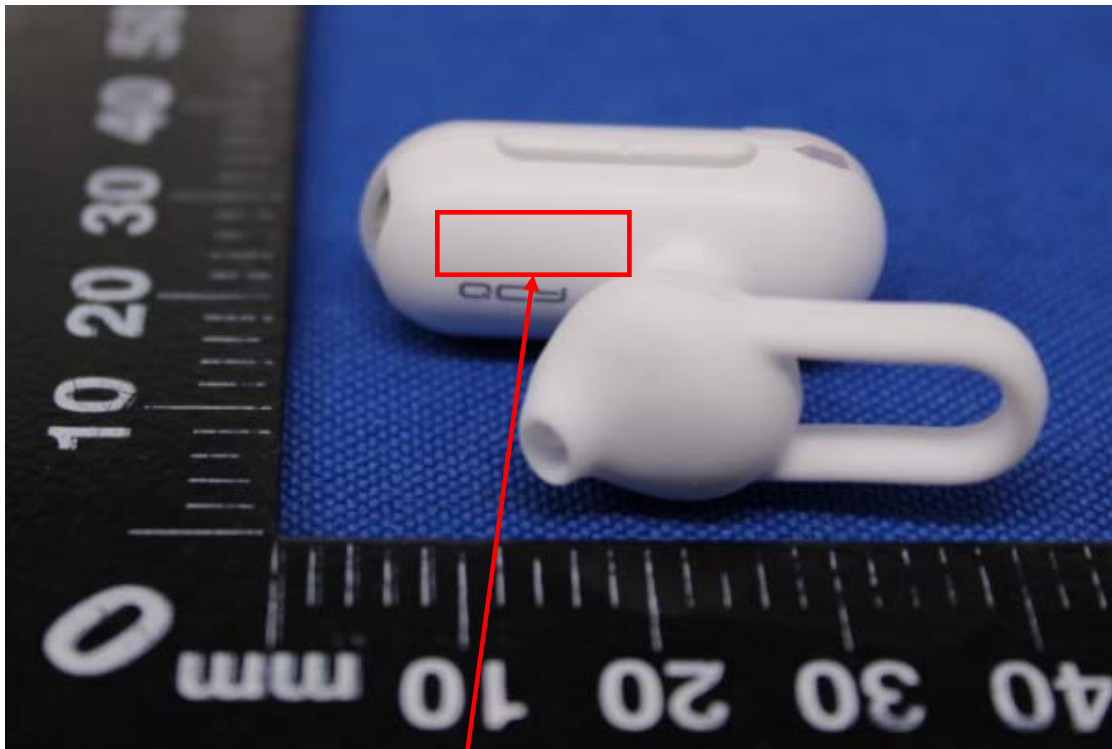

Label Artwork and Location

Mode: Q12

Label: FCC ID: RDR-Q12

Size: L*W=12*5

Label Location