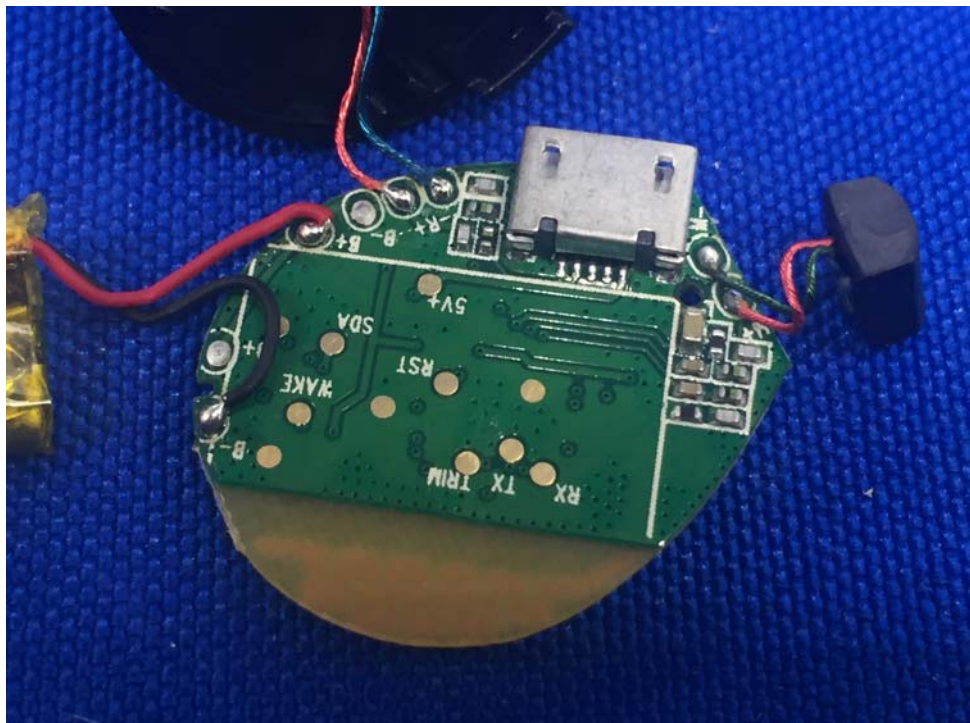

## Appendix B: Photographs of EUT

Product: Bluetooth Headset

Model: J11

Internal Photos

Antenna