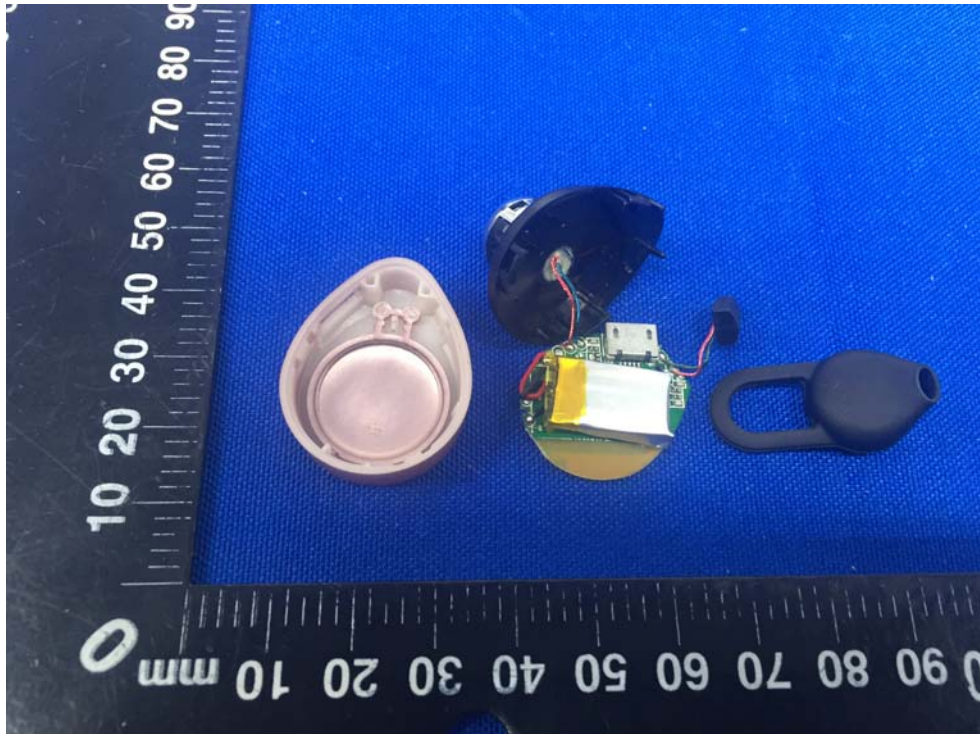

## Appendix B: Photographs of EUT

Product: Bluetooth Headset

Model: J11

Internal Photos

Antenna