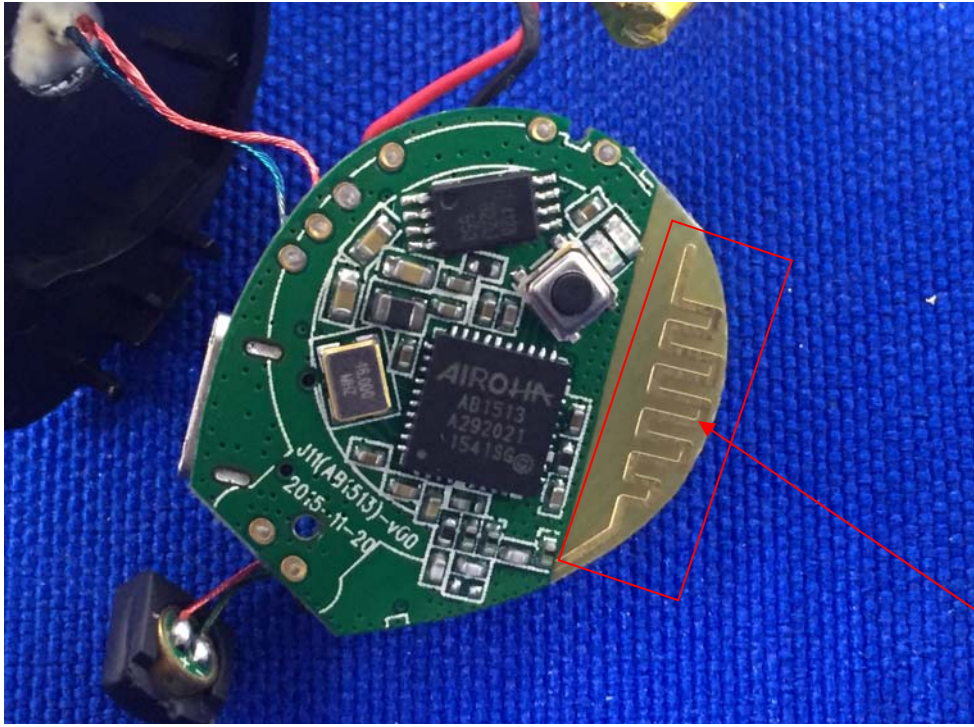

## Appendix B: Photographs of EUT

Product: Bluetooth Headset

Model: J11

Internal Photos

Antenna