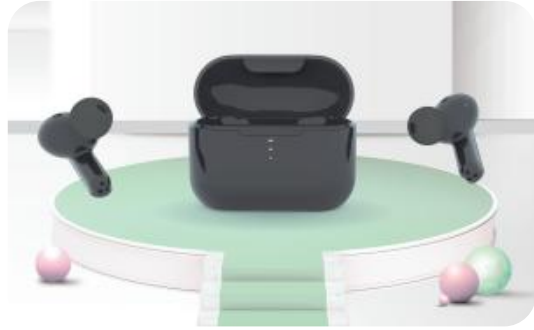

产品名: QCY-T10S
通讯距离: 10米
充电时间: 约2小时
待机时间: 约50小时
音乐时间: 约4-5小时
输入参数: 5V 450mA
支持协议: HSP/HFP/A2DP/AVRCP

Product Name: QCY-T10S
Operation Range: 10m
Charging Time: Approx.2hr
Standby Time: Approx.50hr
Music Time: Approx.4-5hr
Input: 5V 450mA
Support Profile: HSP/HFP/A2DP/AVRCP

QCY Mobile APP
QCY APP客户端

Official URL
QCY官方网站

制造商: 东莞市和乐电子有限公司
地址: 广东省东莞市道滘镇大岭丫工业区
执行标准: Q/HL 1-2019 Q/HL 2-2020
网址: www.qcy.com

Bluetooth® 文字商标和徽标为蓝牙技术联盟的注册商标。
[获许可方名称] 对此类商标的任何使用均已获得许可。
其他商标和商品名称为其各自所有者所有。

Made in China

QCY