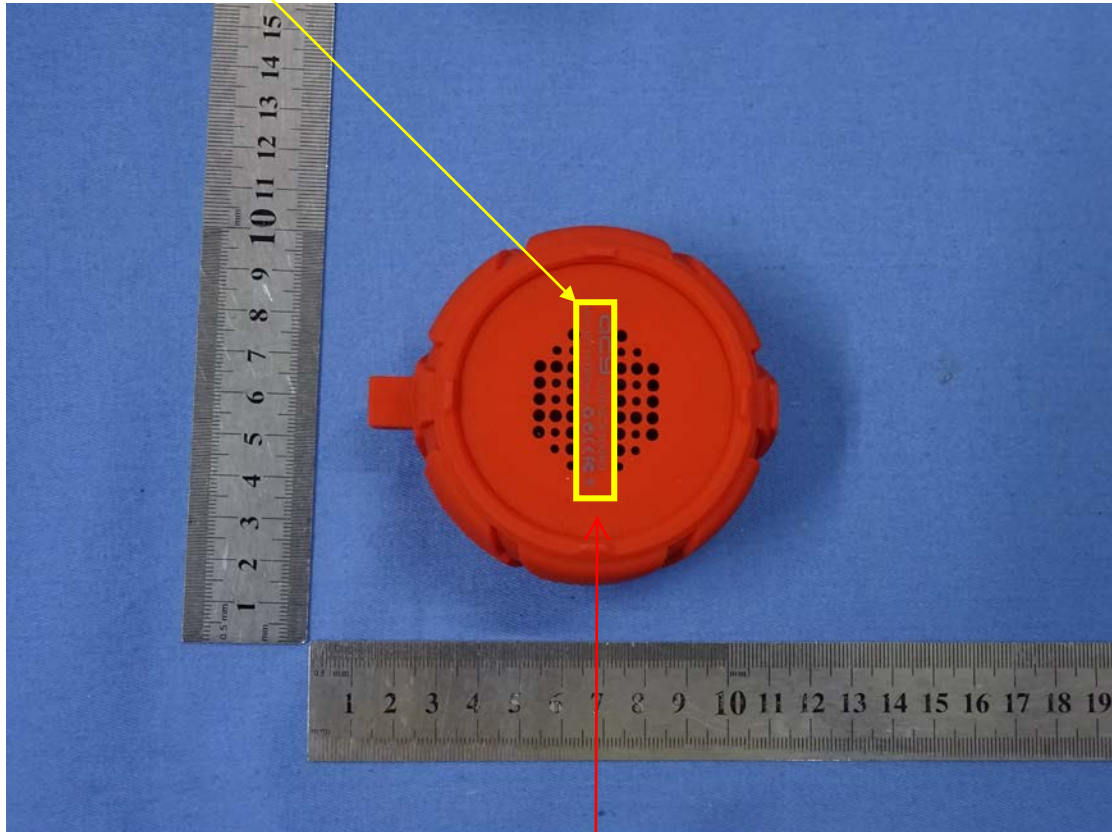

Label Location:

ProductName:BluetoothSpeaker
Model Name:BOX2
FCC ID:RDR-BOX2