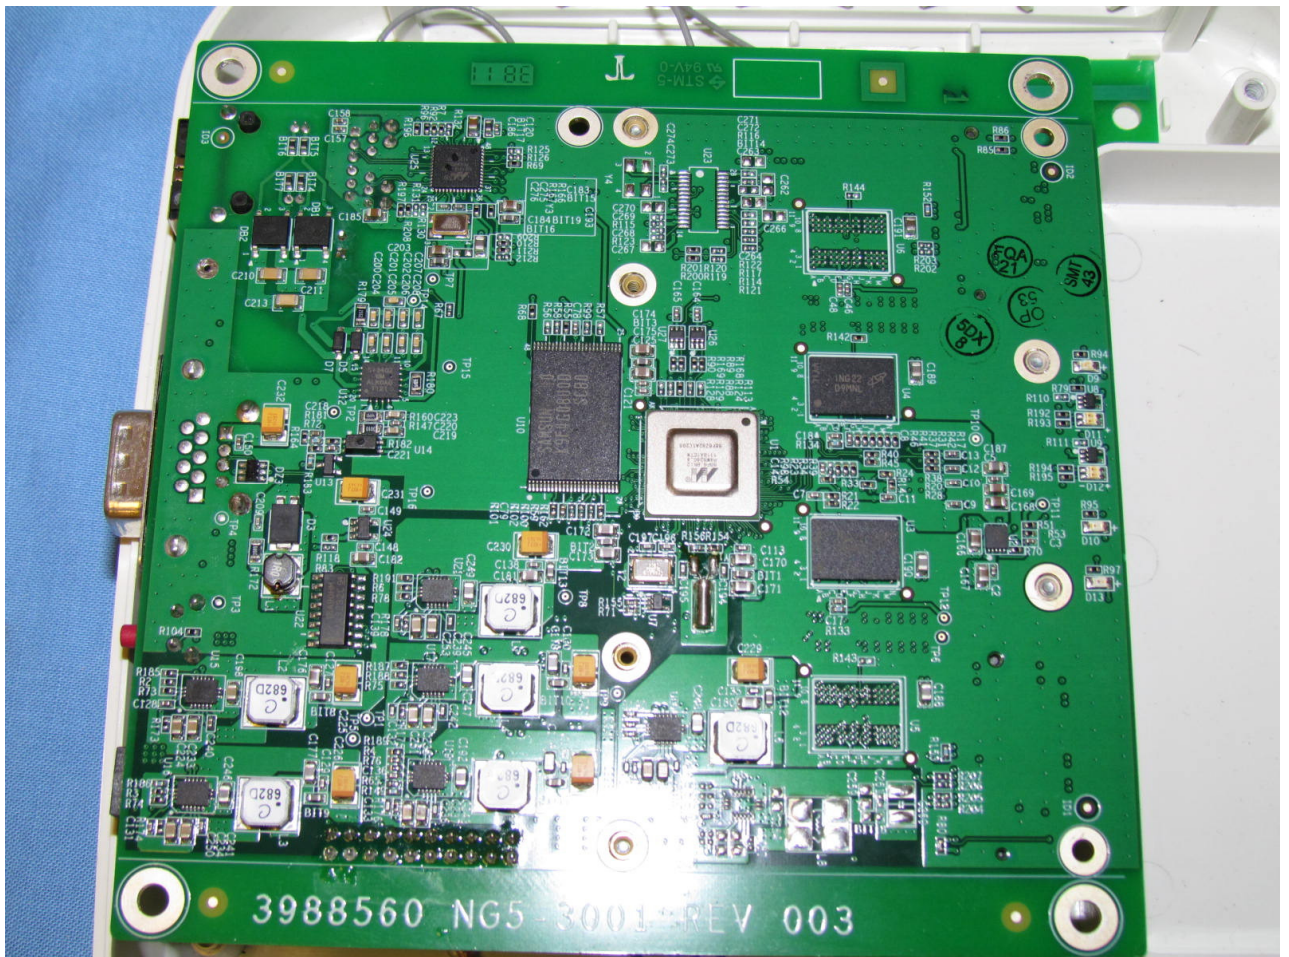

23 August 2013

Fluke Networks
Sensor4

Internal photos

Main Assy back

Main assy front with Shields removed

Main assy front with Shields removed

Radio card front

Radio card back