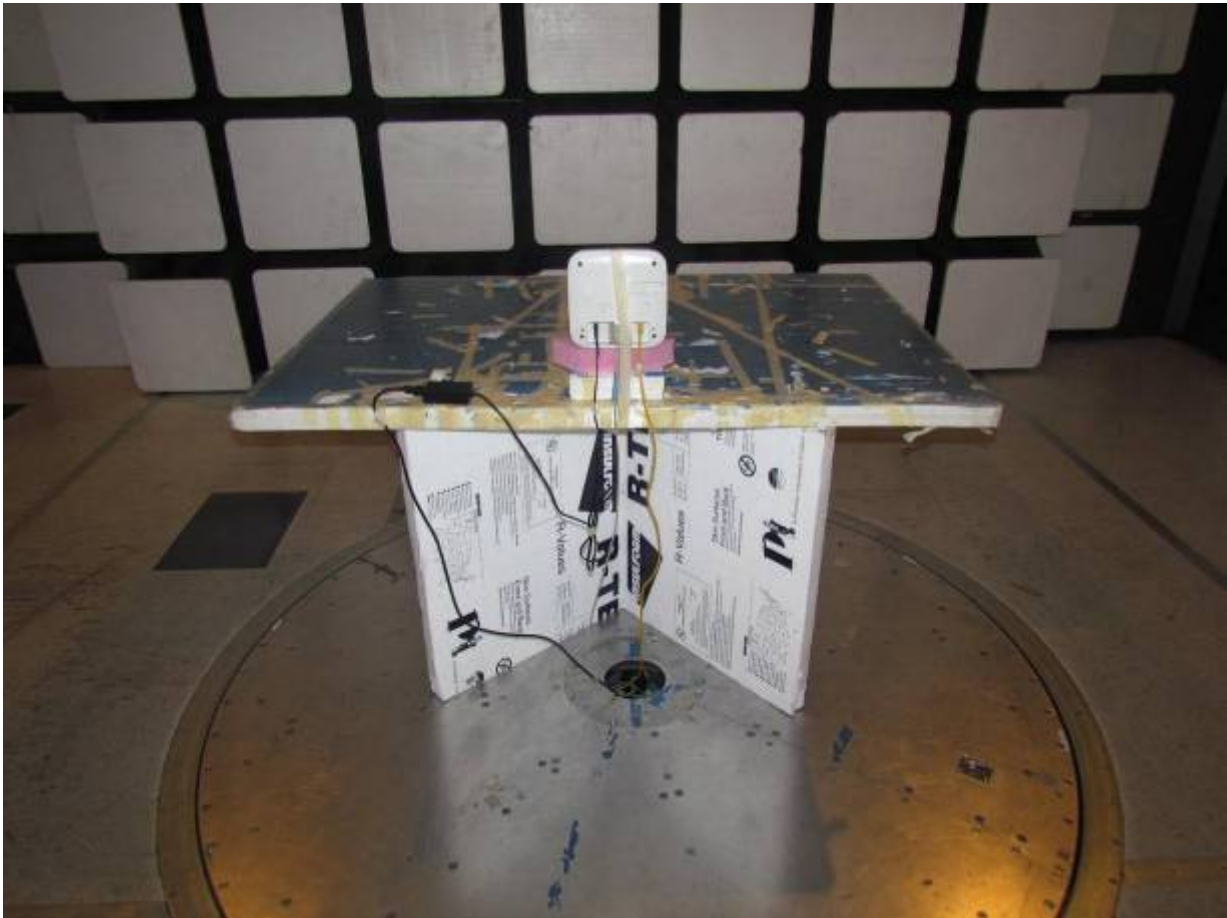

7 June 2012

Fluke Networks
Sensor4

Test photos

Conducted Test Setup

Radiated Test Setup > 1 GHz (Integral Antenna)

Radiated Test Setup > 1 GHz (External Antenna)

Radiated Test Table-top Setup (Integral Antenna)

Radiated Test Setup < 1 GHz (External Antenna)

Radiated Test Table-top Setup (External Antenna)

ac Wireline Emissions