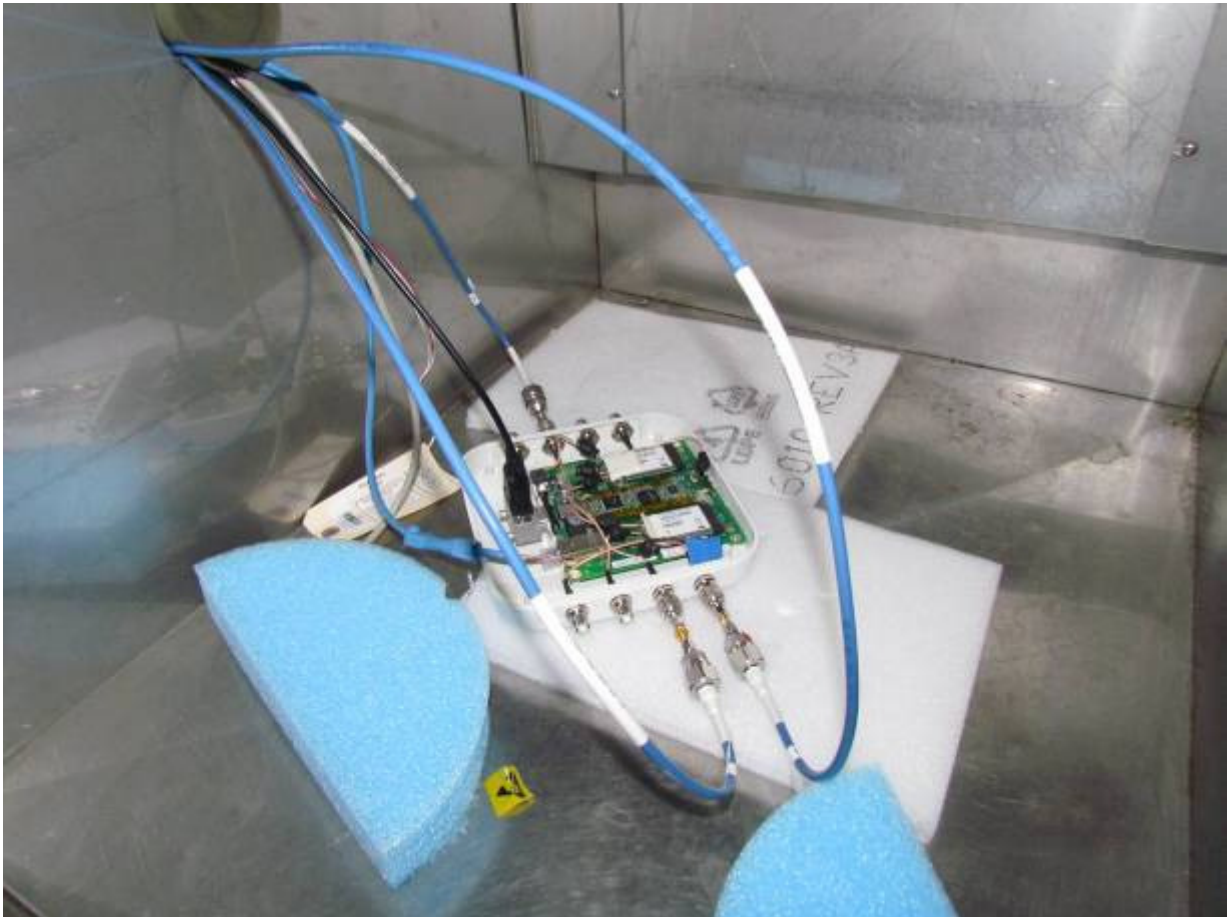

7 June 2012

Fluke Networks
Sensor4

Test photos

Conducted Test Setup

Radiated Test Setup > 1 GHz (Integral Antenna)

Radiated Test Setup > 1 GHz (External Antenna)

Radiated Test Table-top Setup (Integral Antenna)

Radiated Test Setup < 1 GHz (External Antenna)

Radiated Test Table-top Setup (External Antenna)

ac Wireline Emissions