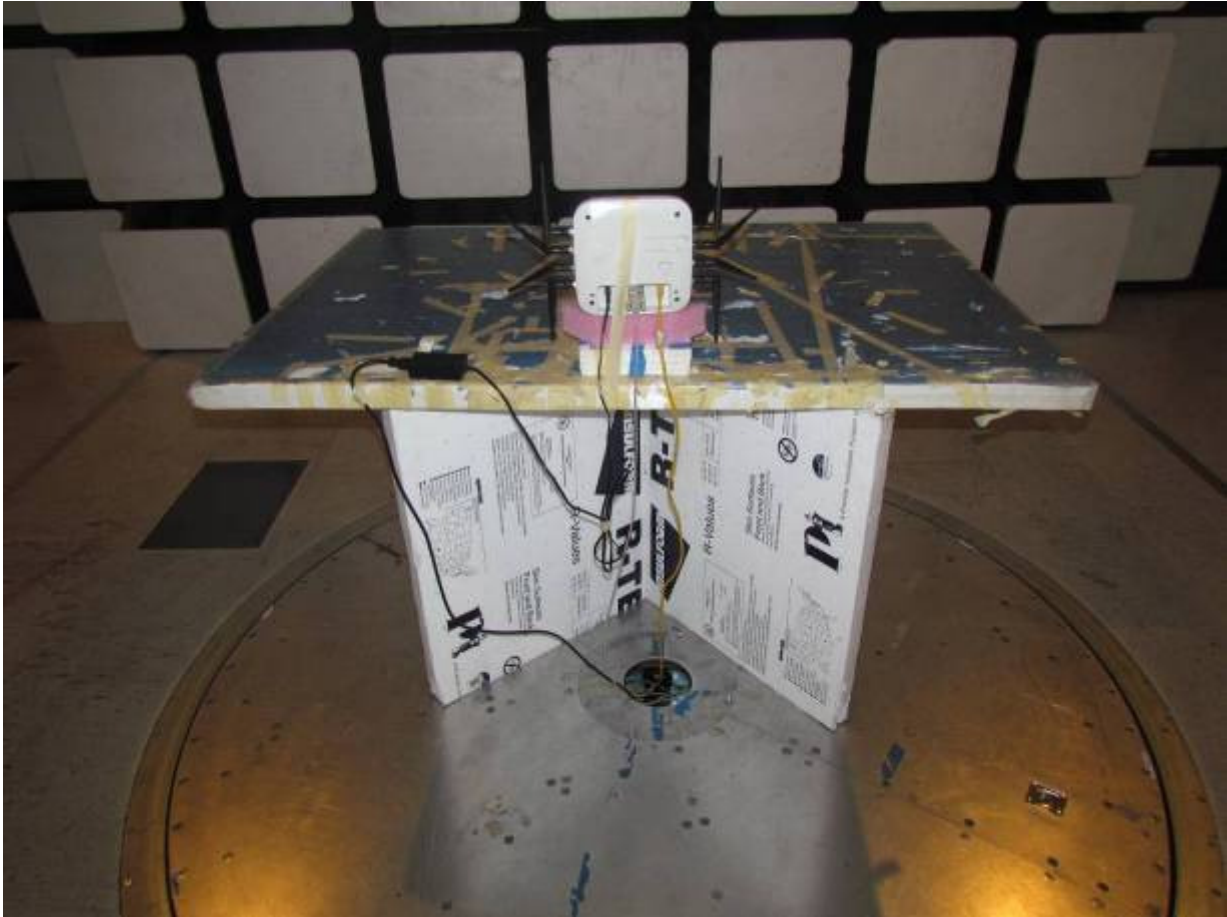

7 June 2012

Fluke Networks
Sensor4

Test photos

Conducted Test Setup

Radiated Test Setup > 1 GHz (Integral Antenna)

Radiated Test Setup > 1 GHz (External Antenna)

Radiated Test Table-top Setup (Integral Antenna)

Radiated Test Setup < 1 GHz (External Antenna)

Radiated Test Table-top Setup (External Antenna)

ac Wireline Emissions