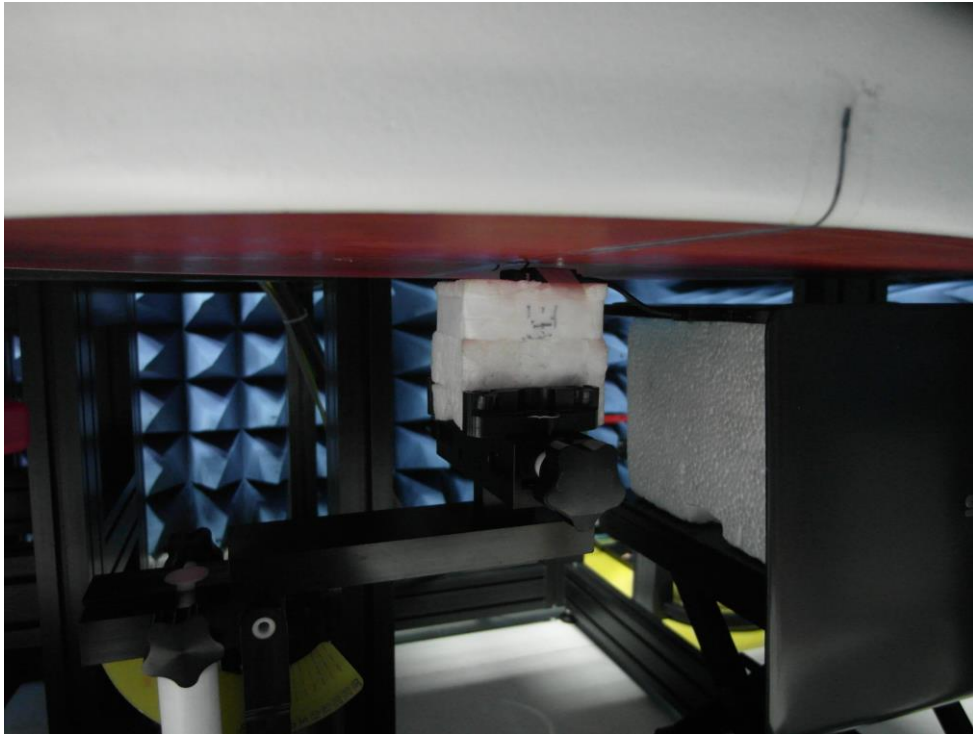

## SAR Test Setup Photographs

EUT Side Definition	
Mode	Side
1	Horizontal-UP
2	Horizontal-Down
3	Vertical Front
4	Vertical Back
5	Top

Phantom Position : Flat	EUT side : Horizontal-UP
Spacing to phantom : 5 mm	Accessory : N/A

Phantom Position : Flat	EUT side : Horizontal-Down
Spacing to phantom : 5 mm	Accessory : USB Cable

Phantom Position : Flat	EUT side : Vertical Front
Spacing to phantom : 5 mm	Accessory : USB Cable

Phantom Position : Flat	EUT side : Vertical Back
Spacing to phantom : 5 mm	Accessory : N/A

Phantom Position : Flat	EUT side : Top
Spacing to phantom : 5 mm	Accessory : N/A