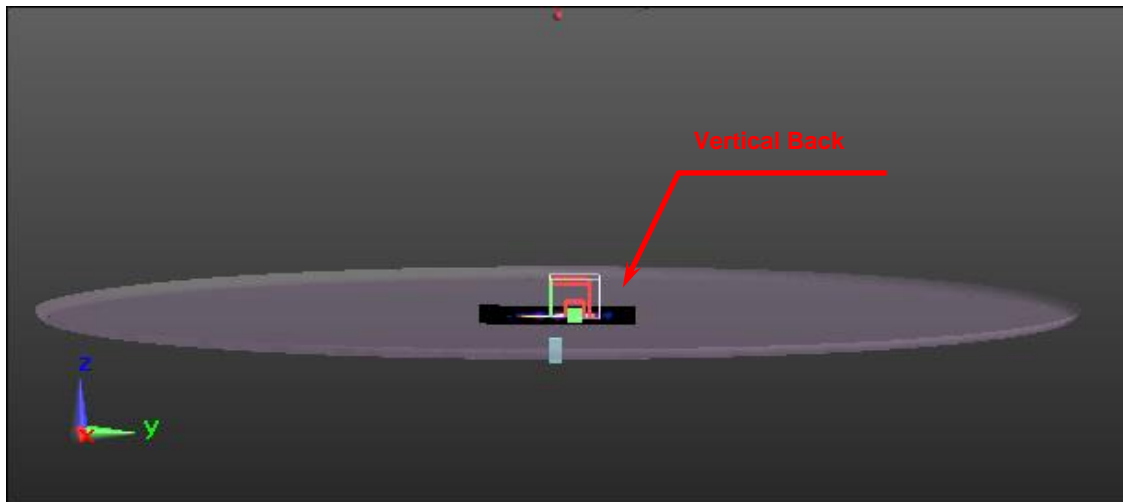

## SAR Test Setup Photographs

EUT Side Definition	
Mode	Side
1	Horizontal-UP
2	Horizontal-Down
3	Vertical Front
4	Vertical Back
5	Top

Phantom Position : Flat	EUT side : Horizontal-UP
Spacing to phantom : 5 mm	Accessory : N/A

Phantom Position : Flat	EUT side : Horizontal-Down
Spacing to phantom : 5 mm	Accessory : USB Cable

Phantom Position : Flat	EUT side : Vertical Front
Spacing to phantom : 5 mm	Accessory : USB Cable

Phantom Position : Flat	EUT side : Vertical Back
Spacing to phantom : 5 mm	Accessory : N/A

Phantom Position : Flat	EUT side : Top
Spacing to phantom : 5 mm	Accessory : N/A