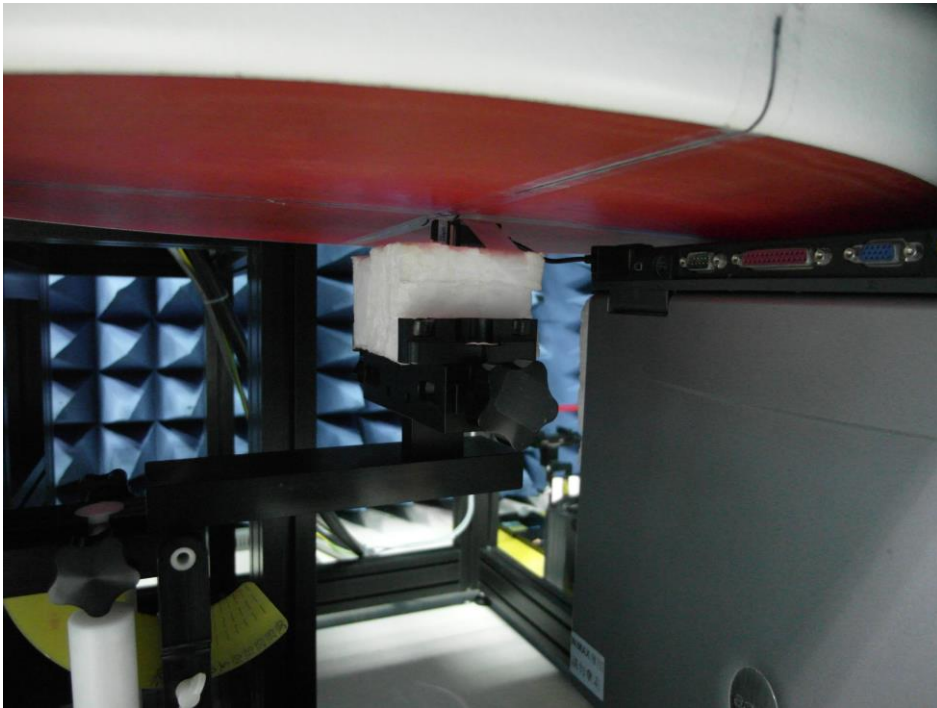

## SAR Test Setup Photographs

EUT Side Definition	
Mode	Side
1	Horizontal-UP
2	Horizontal-Down
3	Vertical Front
4	Vertical Back
5	Top

Phantom Position : Flat	EUT side : Horizontal-UP
Spacing to phantom : 5 mm	Accessory : N/A

Phantom Position : Flat	EUT side : Horizontal-Down
Spacing to phantom : 5 mm	Accessory : USB Cable

Phantom Position : Flat	EUT side : Vertical Front
Spacing to phantom : 5 mm	Accessory : USB Cable

Phantom Position : Flat	EUT side : Vertical Back
Spacing to phantom : 5 mm	Accessory : N/A

Phantom Position : Flat	EUT side : Top
Spacing to phantom : 5 mm	Accessory : N/A