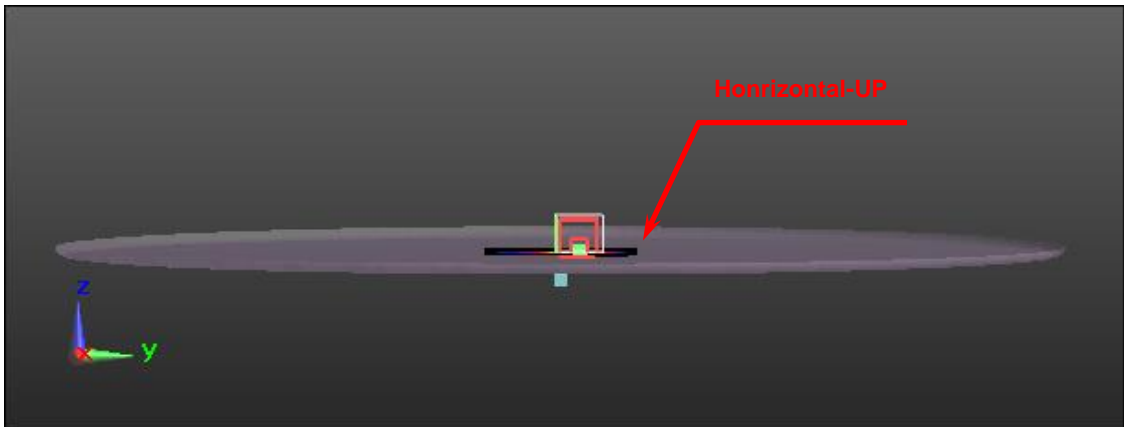

## SAR Test Setup Photographs

EUT Side Definition	
Mode	Side
1	Horizontal-UP
2	Horizontal-Down
3	Vertical Front
4	Vertical Back
5	Top

Phantom Position : Flat	EUT side : Horizontal-UP
Spacing to phantom : 5 mm	Accessory : N/A

Phantom Position : Flat	EUT side : Horizontal-Down
Spacing to phantom : 5 mm	Accessory : USB Cable

Phantom Position : Flat	EUT side : Vertical Front
Spacing to phantom : 5 mm	Accessory : USB Cable

Phantom Position : Flat	EUT side : Vertical Back
Spacing to phantom : 5 mm	Accessory : N/A

Phantom Position : Flat	EUT side : Top
Spacing to phantom : 5 mm	Accessory : N/A