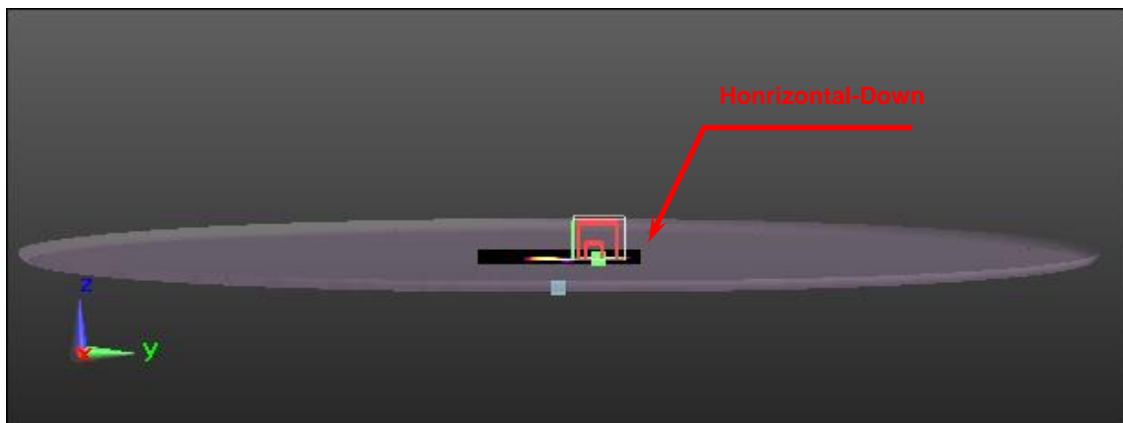

## SAR Test Setup Photographs

EUT Side Definition	
Mode	Side
1	Horizontal-UP
2	Horizontal-Down
3	Vertical Front
4	Vertical Back
5	Top

Phantom Position : Flat	EUT side : Horizontal-UP
Spacing to phantom : 5 mm	Accessory : N/A

Phantom Position : Flat	EUT side : Horizontal-Down
Spacing to phantom : 5 mm	Accessory : USB Cable

Phantom Position : Flat	EUT side : Vertical Front
Spacing to phantom : 5 mm	Accessory : USB Cable

Phantom Position : Flat	EUT side : Vertical Back
Spacing to phantom : 5 mm	Accessory : N/A

Phantom Position : Flat	EUT side : Top
Spacing to phantom : 5 mm	Accessory : N/A