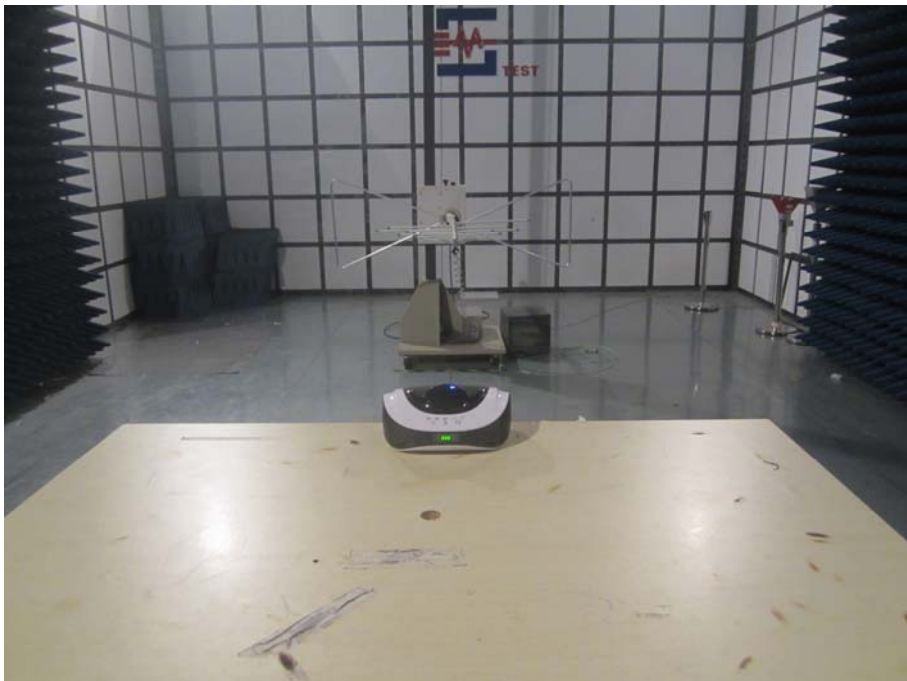

EXHIBIT 4 - TEST SETUP PHOTOGRAPHS

Conducted Emission Test Setup

Test EUT View:

Spurious Radiation Test Setup (9kHz to 30MHz)

Spurious Radiation Test Setup (30MHz to 1GHz)

Spurious Radiation Test Setup (Above 1GHz)