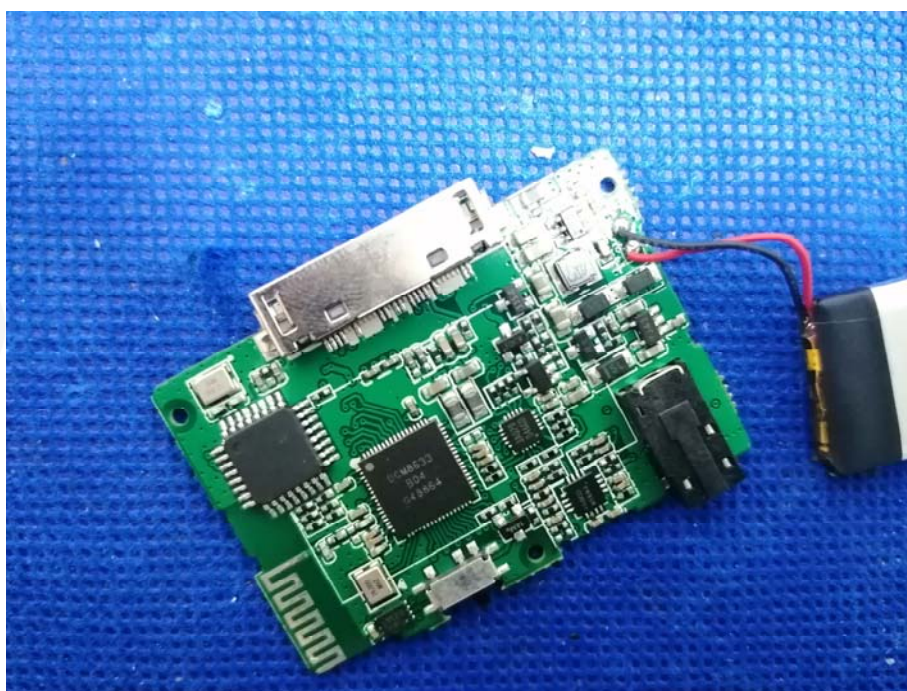

EUT PHOTO(Internal Photos)

FCC ID:RCT-ZM00LS01&IC:27190-ZM00LS01

***** END OF REPORT *****