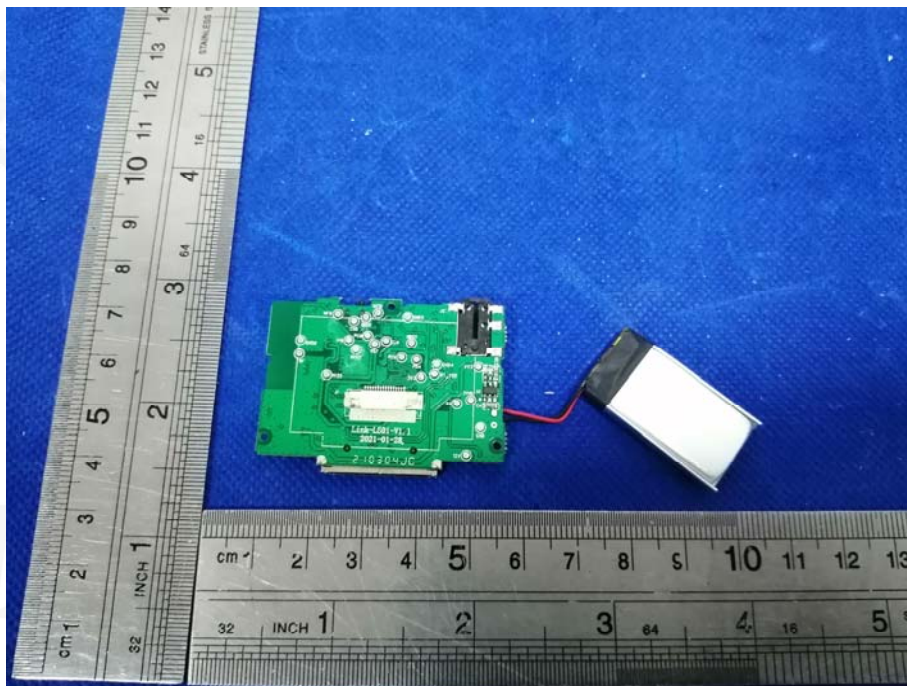

EUT PHOTO(Internal Photos)

FCC ID:RCT-ZM00LS01&IC:27190-ZM00LS01

***** END OF REPORT *****