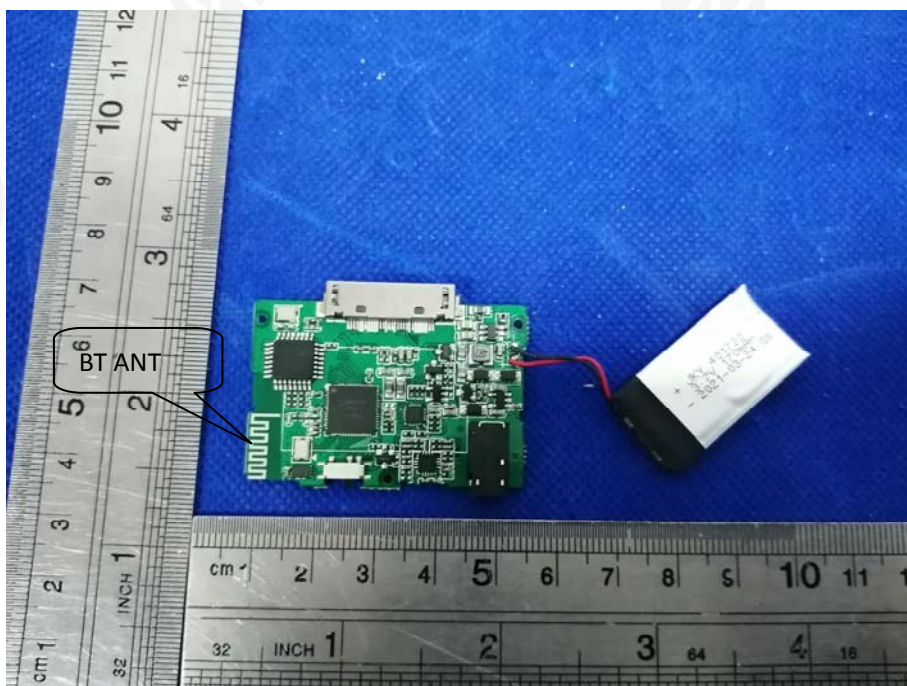

EUT PHOTO(Internal Photos)

FCC ID:RCT-ZM00LS01&IC:27190-ZM00LS01

***** END OF REPORT *****