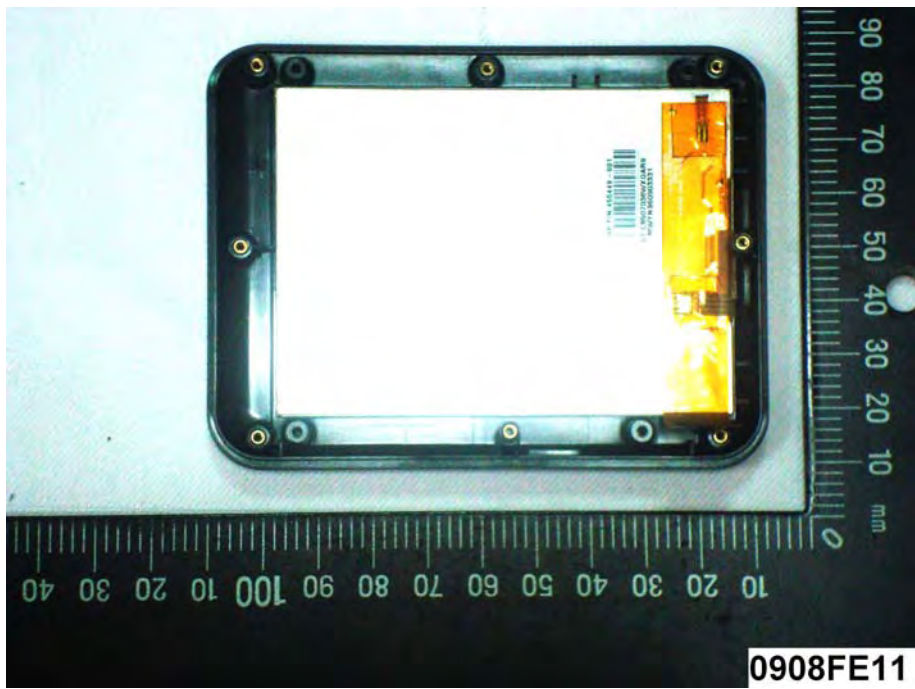

Internal Photos

Model Name: BV-3200

FCC ID: RCCBV-3200

EUT Photo _ 1 of 24

EUT Photo _ 2 of 24

EUT Photo _ 3 of 24

EUT Photo _ 4 of 24

EUT Photo _ 5 of 24

EUT Photo _ 14 of 24

EUT Photo _ 15 of 24

EUT Photo _ 16 of 24

EUT Photo _ 17 of 24

EUT Photo _ 18 of 24

EUT Photo _ 19 of 24

EUT Photo _ 20 of 24

EUT Photo _ 21 of 24