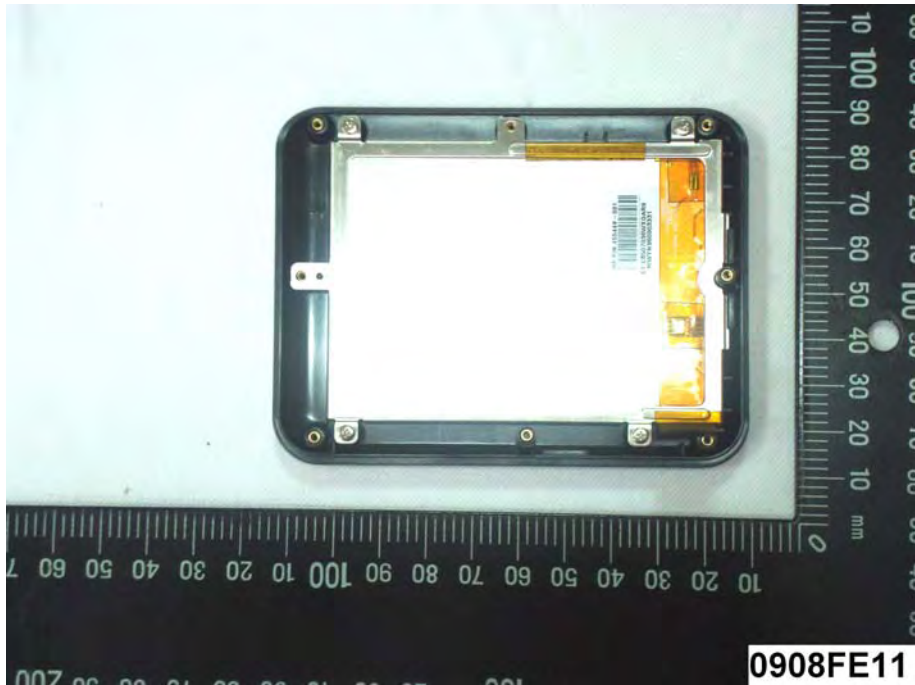

Internal Photos

Model Name: BV-3200

FCC ID: RCCBV-3200

EUT Photo _ 1 of 24

EUT Photo _ 2 of 24

EUT Photo _ 3 of 24

EUT Photo _ 4 of 24

EUT Photo _ 5 of 24

EUT Photo _ 14 of 24

EUT Photo _ 15 of 24

EUT Photo _ 16 of 24

EUT Photo _ 17 of 24

EUT Photo _ 18 of 24

EUT Photo _ 19 of 24

EUT Photo _ 20 of 24

EUT Photo _ 21 of 24