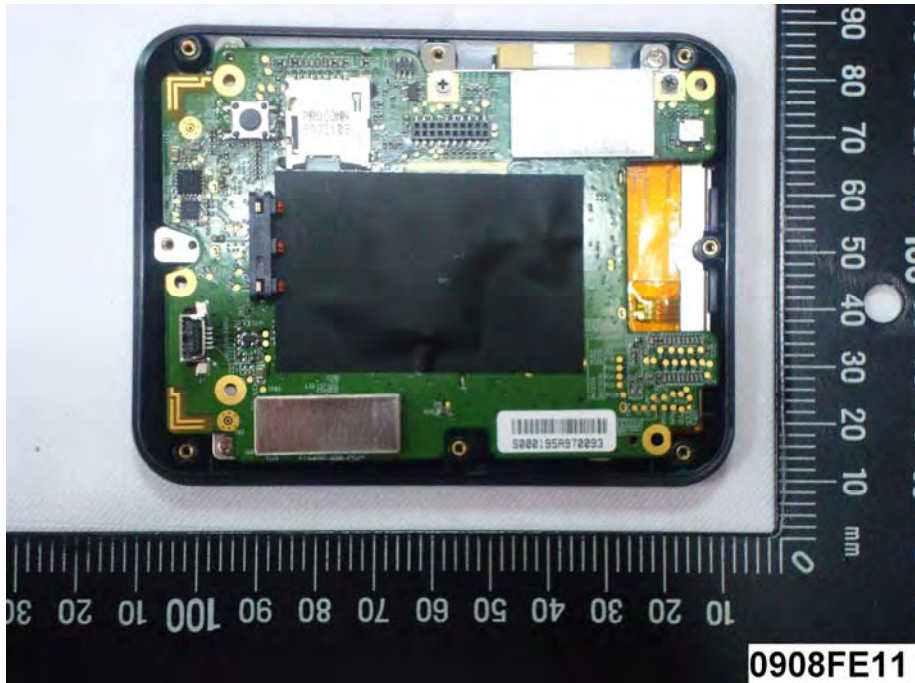

Internal Photos

Model Name: BV-3200

FCC ID: RCCBV-3200

EUT Photo _ 1 of 24

EUT Photo _ 2 of 24

EUT Photo _ 3 of 24

EUT Photo _ 4 of 24

EUT Photo _ 5 of 24

EUT Photo _ 6 of 24

EUT Photo _ 7 of 24

EUT Photo _ 8 of 24

EUT Photo _ 9 of 24

EUT Photo _ 10 of 24

EUT Photo _ 11 of 24

EUT Photo _ 12 of 24

EUT Photo _ 13 of 24