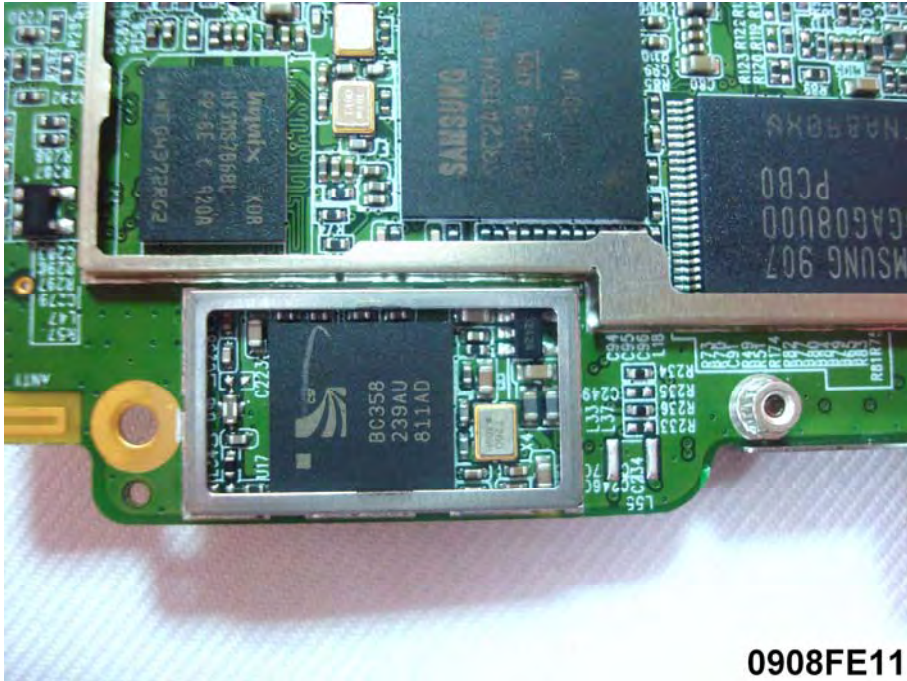

EUT Photo _ 15 of 24