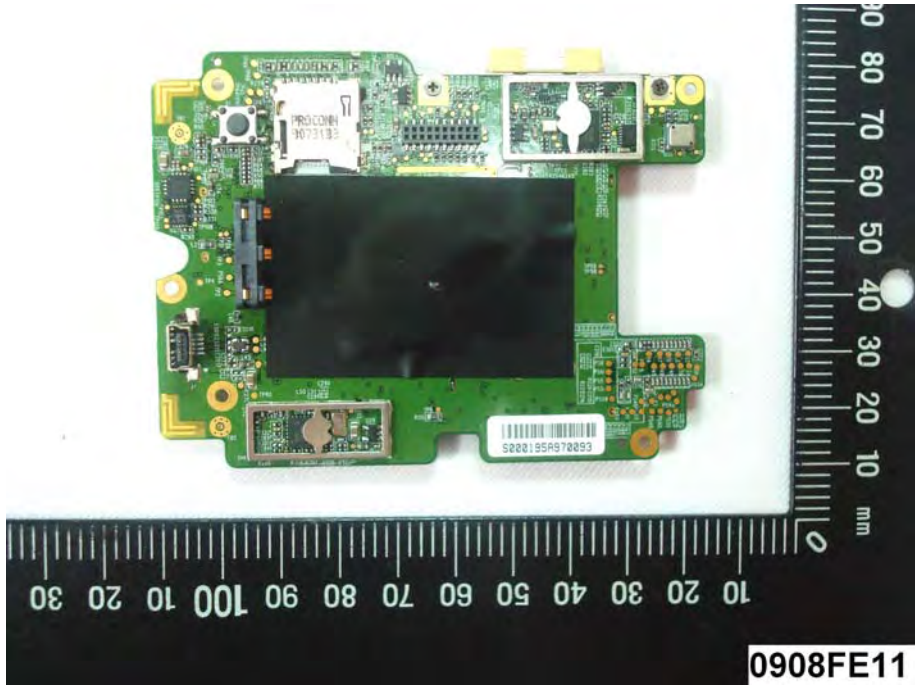

Internal Photos

Model Name: BV-3200

FCC ID: RCCBV-3200

EUT Photo _ 1 of 24

EUT Photo _ 2 of 24

EUT Photo _ 3 of 24

EUT Photo _ 4 of 24

EUT Photo _ 5 of 24

EUT Photo _ 6 of 24

EUT Photo _ 7 of 24

EUT Photo _ 8 of 24

EUT Photo _ 9 of 24

EUT Photo _ 10 of 24

EUT Photo _ 11 of 24

EUT Photo _ 12 of 24

EUT Photo _ 13 of 24