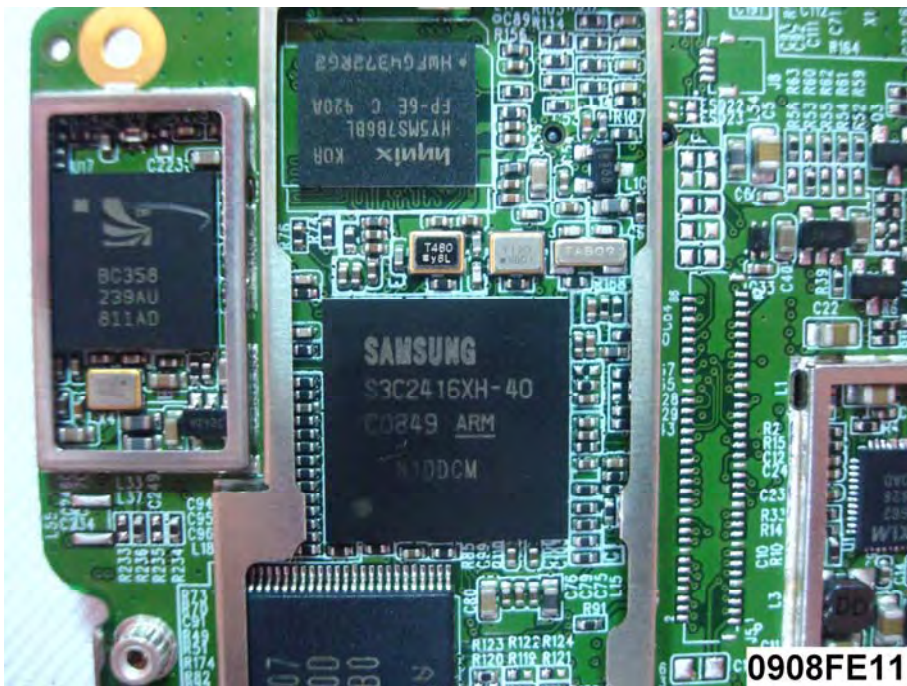

EUT Photo _ 16 of 24