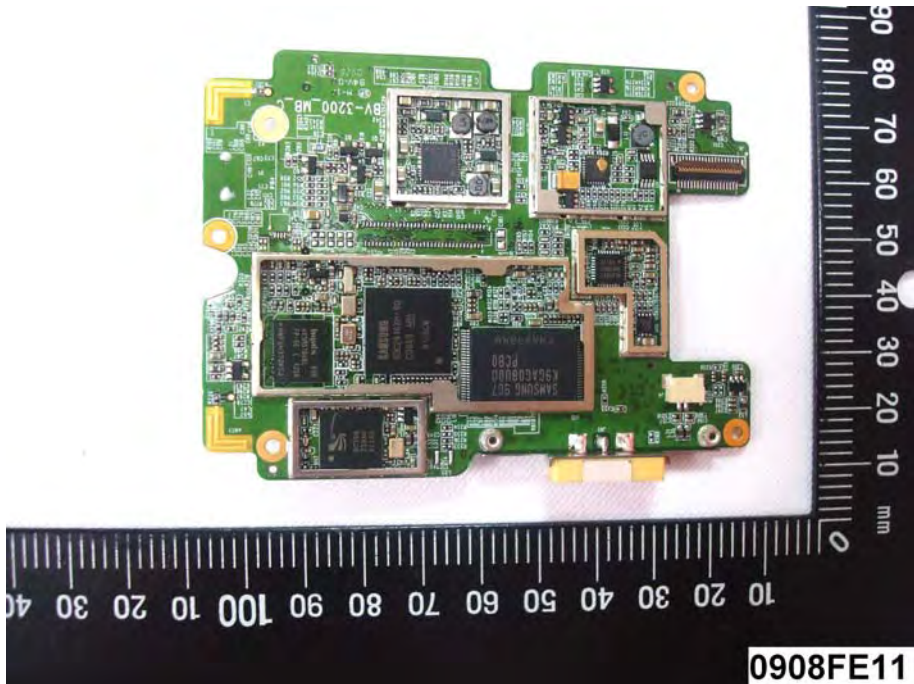

EUT Photo _ 14 of 24