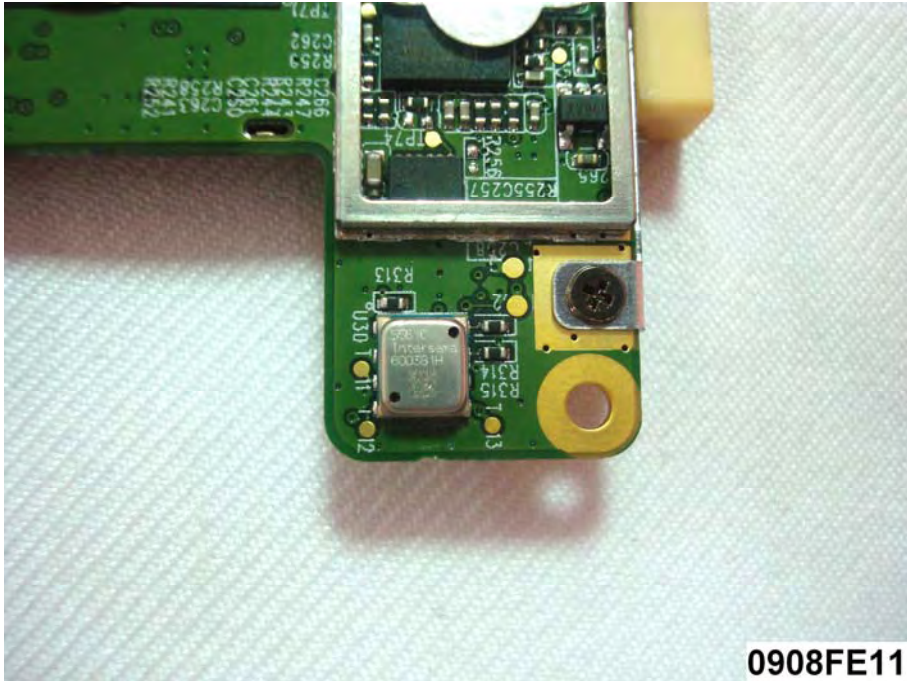

Internal Photos

Model Name: BV-3200

FCC ID: RCCBV-3200

EUT Photo _ 1 of 24

EUT Photo _ 2 of 24

EUT Photo _ 3 of 24

EUT Photo _ 4 of 24

EUT Photo _ 5 of 24

EUT Photo _ 6 of 24

EUT Photo _ 7 of 24

EUT Photo _ 8 of 24

EUT Photo _ 9 of 24

EUT Photo _ 10 of 24

EUT Photo _ 11 of 24

EUT Photo _ 12 of 24

EUT Photo _ 13 of 24