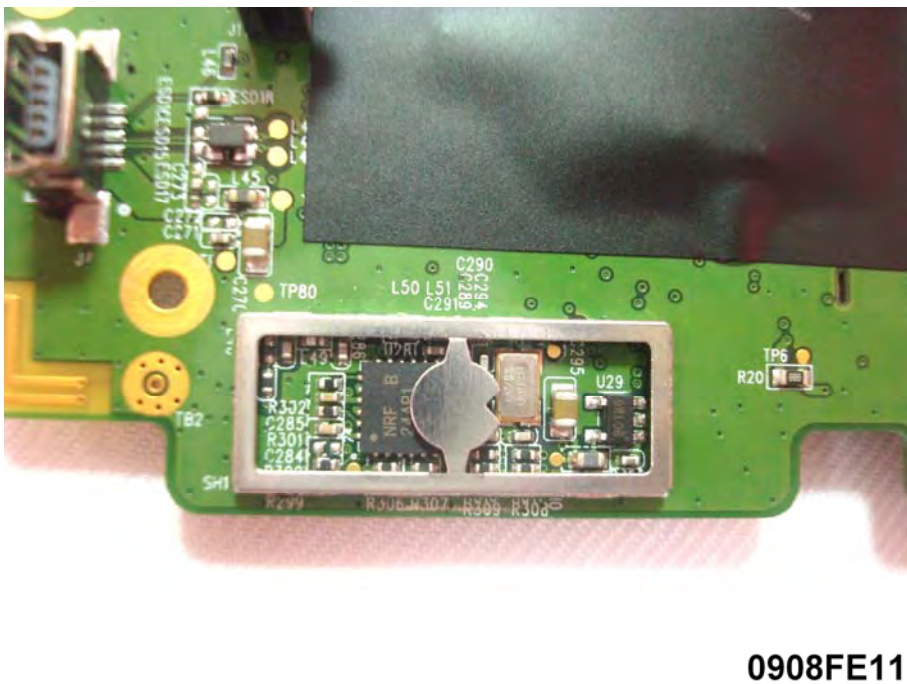

Internal Photos

Model Name: BV-3200

FCC ID: RCCBV-3200

EUT Photo _ 1 of 24

EUT Photo _ 2 of 24

EUT Photo _ 3 of 24

EUT Photo _ 4 of 24

EUT Photo _ 5 of 24

EUT Photo _ 6 of 24

EUT Photo _ 7 of 24

EUT Photo _ 8 of 24

EUT Photo _ 9 of 24

EUT Photo _ 10 of 24

EUT Photo _ 11 of 24

EUT Photo _ 12 of 24

EUT Photo _ 13 of 24