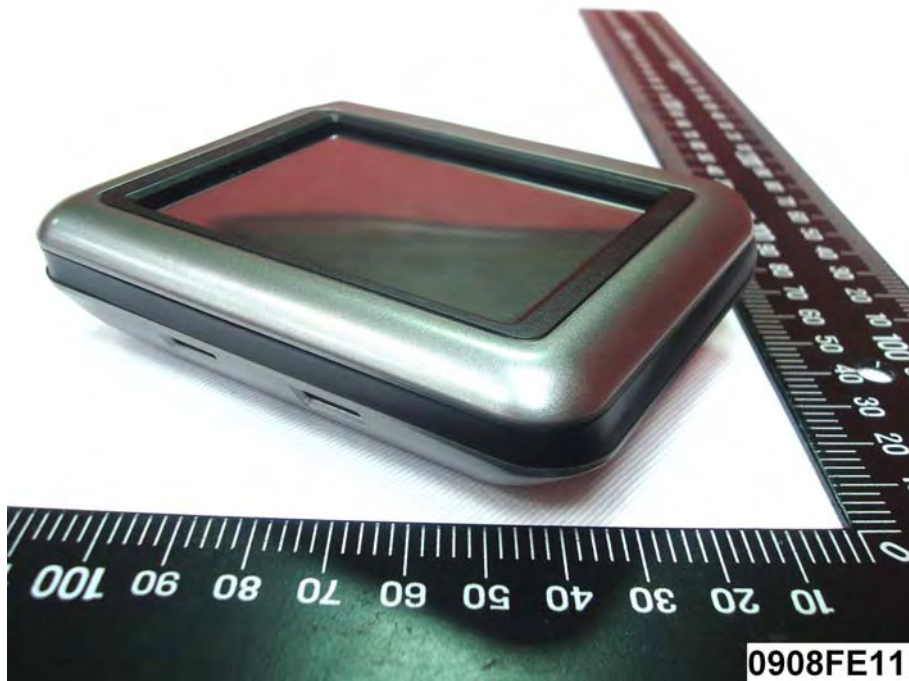

External Photos

Model Name: BV-3200

FCC ID: RCCBV-3200

EUT Photo _ 1 of 16

EUT Photo _ 2 of 16

EUT Photo _ 3 of 16

EUT Photo _ 4 of 16

EUT Photo _ 5 of 16