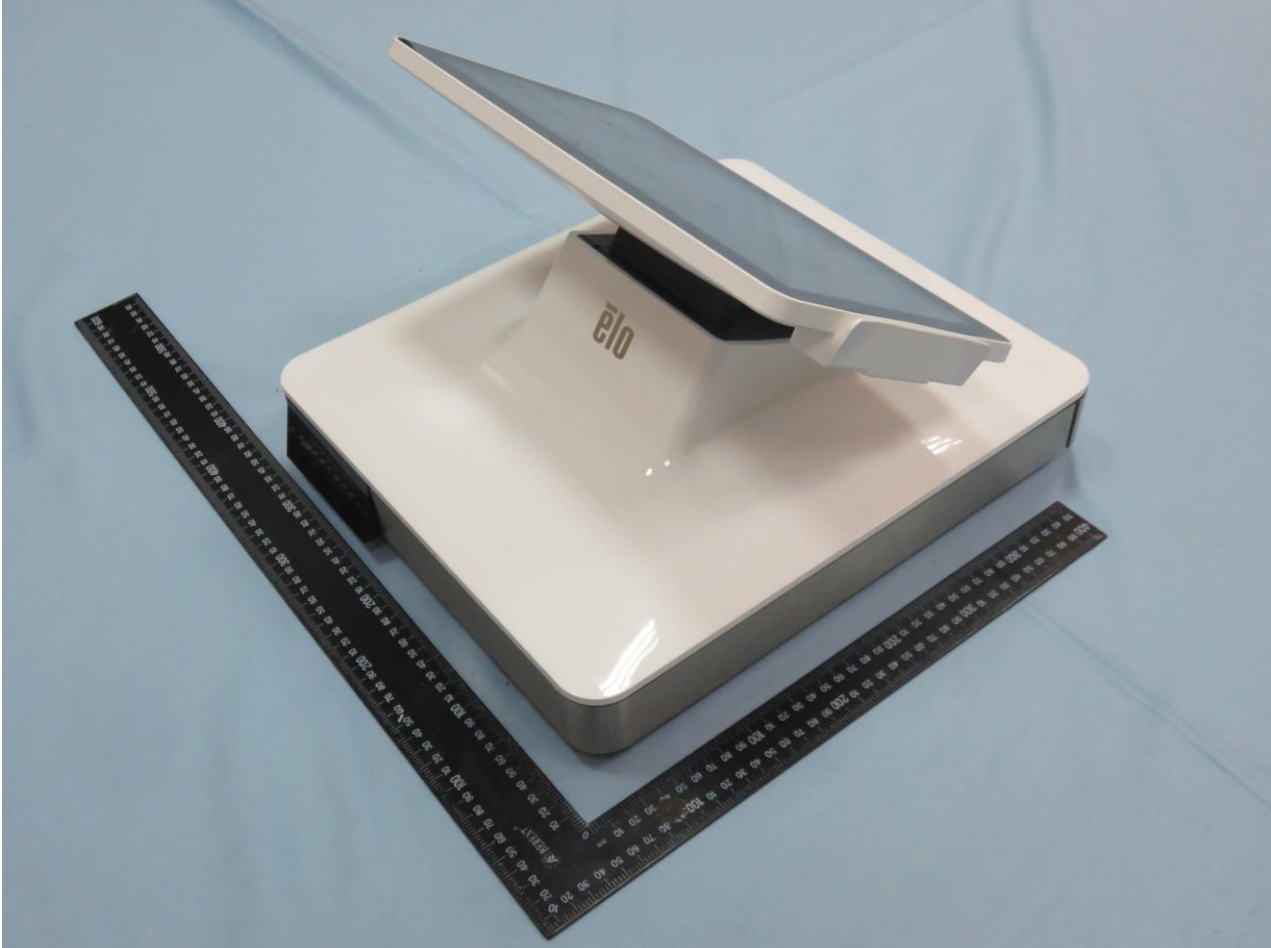

Brand Name: ELO or / Model Name: PayPoint