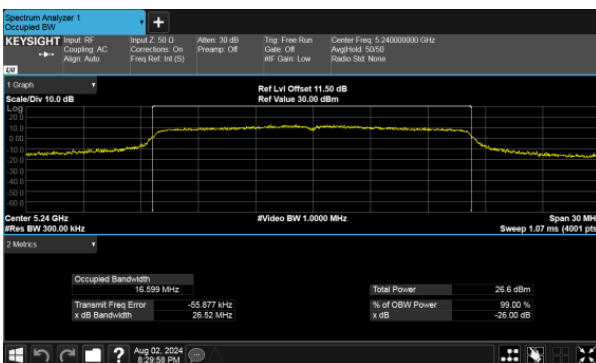

99% Bandwidth Band 1
SISO ANT B
Modulation Type: 802.11a
CH36

CH52

CH40

CH60

CH48

CH64