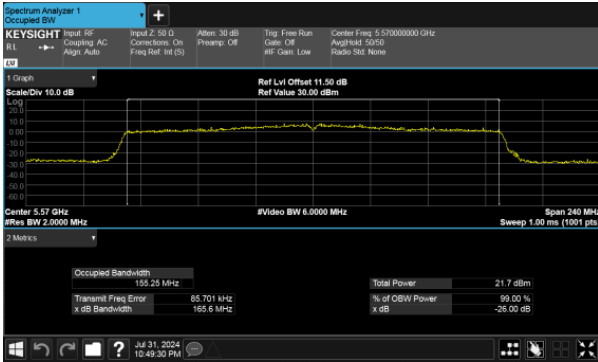

ANT B

Modulation Type: 802.11ax160

CH50

MIMO
ANT A
Modulation Type: 802.11ax160
CH114

ANT B
Modulation Type: 802.11ax160
CH114

99% Bandwidth Band 1
SISO ANT B
Modulation Type: 802.11a
CH36

CH52

CH40