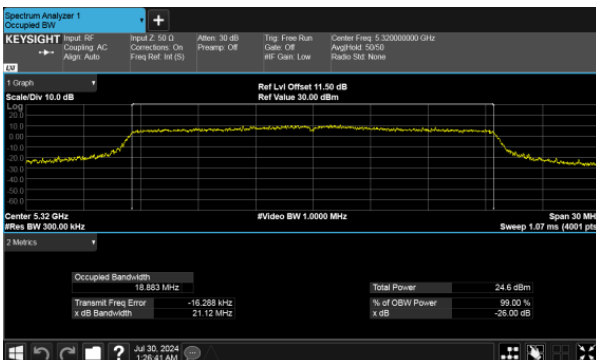

26dB Bandwidth Band 2

MIMO

ANT A

Modulation Type: 802.11ax20

CH52

ANT B

Modulation Type: 802.11ax20

CH52

CH60

CH60

CH64

CH64