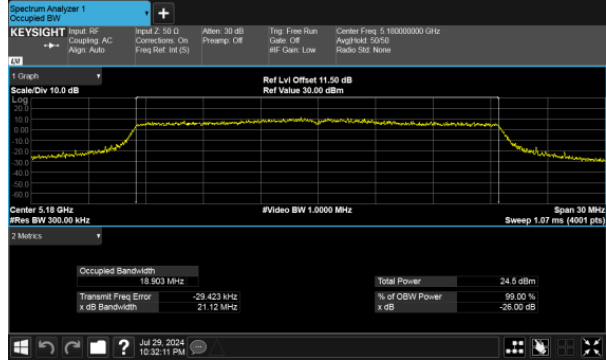

99% Bandwidth Band 1
MIMO
ANT A
Modulation Type: 802.11ax20
CH36

ANT B
Modulation Type: 802.11ax20
CH36