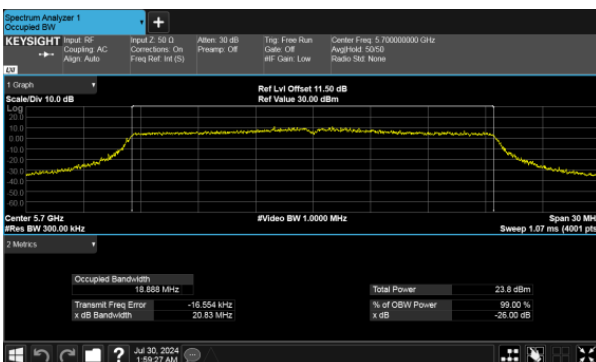

99% Bandwidth Band 3
MIMO
ANT A
Modulation Type: 802.11ax20
CH100

ANT B
Modulation Type: 802.11ax20
CH100

CH120

CH120

CH140

CH140