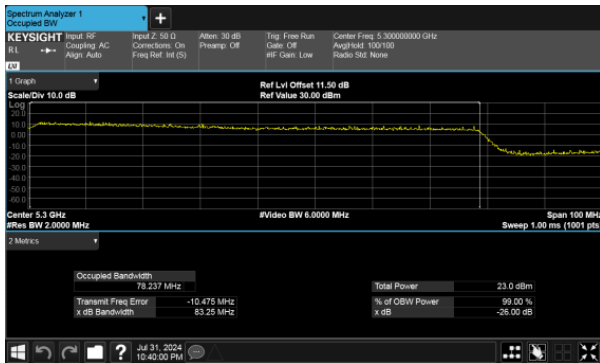

26dB Bandwidth 160M

MIMO

ANT A

Modulation Type: 802.11ax160

CH50

ANT B

Modulation Type: 802.11ax160

CH50