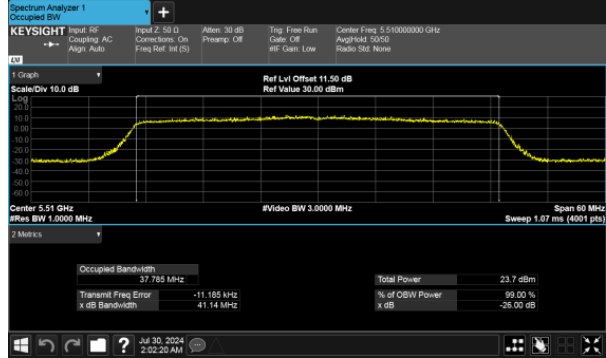

ANT A

Modulation Type: 802.11ax40

CH102

ANT B

Modulation Type: 802.11ax40

CH102

CH118

CH118

CH134

CH134

MIMO
ANT A
Modulation Type: 802.11ax80
CH106

ANT B
Modulation Type: 802.11ax80
CH106

CH122

CH122

26dB Bandwidth

Within 5470-5725MHz Band, Straddle Channel