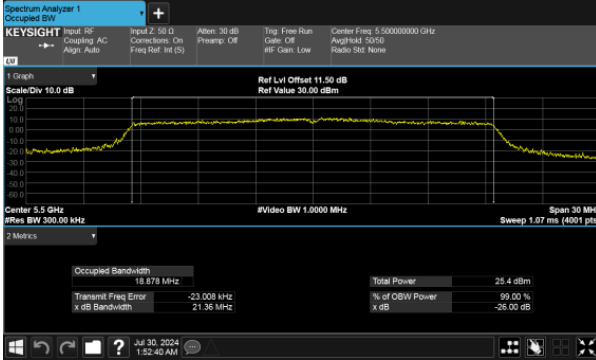

CH54

ANT B

Modulation Type: 802.11ax40

CH54

CH62

CH62

MIMO
ANT A
Modulation Type: 802.11ax80
CH58

ANT B
Modulation Type: 802.11ax80
CH58

26dB Bandwidth Band 3
MIMO
ANT A
Modulation Type: 802.11ax20
CH100

ANT B
Modulation Type: 802.11ax20
CH100

CH120

CH120

CH140

CH140

26dB Bandwidth Band 3

MIMO