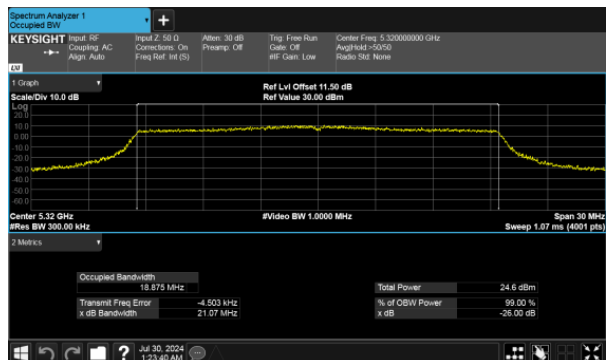

99% Bandwidth Band 2
MIMO
ANT A
Modulation Type: 802.11ax20
CH52

ANT B
Modulation Type: 802.11ax20
CH52

CH60

CH60

CH64

CH64