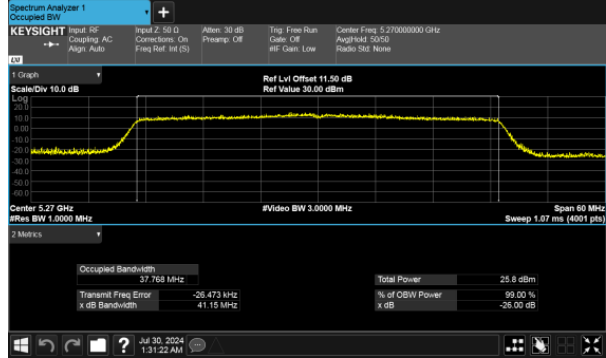

ANT B

Modulation Type: 802.11ax40

CH54