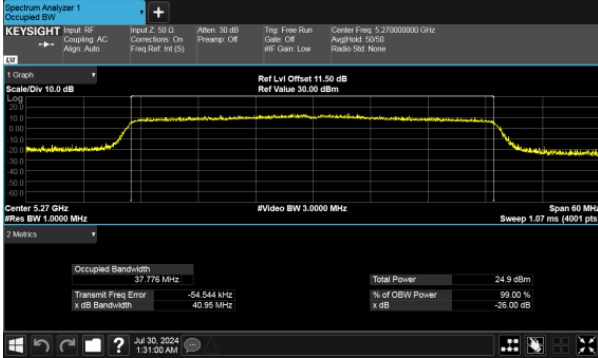

CH64

99% Bandwidth Band 2

MIMO

ANT A

Modulation Type: 802.11ax40

CH54

ANT B

Modulation Type: 802.11ax40