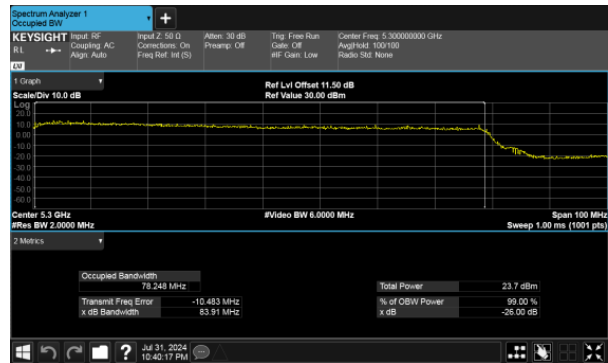

26dB Bandwidth 160M

MIMO

ANT A

Modulation Type: 802.11ax160

CH50

ANT B

Modulation Type: 802.11ax160

CH50