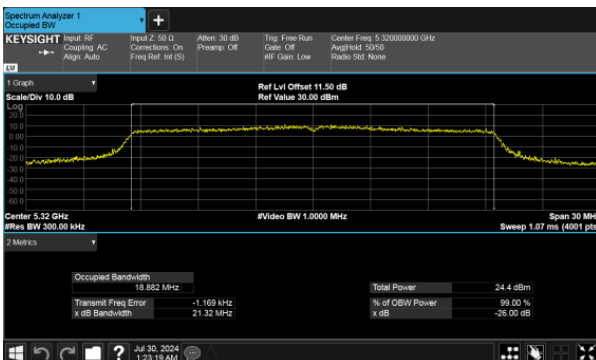

CH46

MIMO
ANT A
Modulation Type: 802.11ax80
CH42

ANT B
Modulation Type: 802.11ax80
CH42

99% Bandwidth Band 2
MIMO
ANT A
Modulation Type: 802.11ax20
CH52

ANT B
Modulation Type: 802.11ax20
CH52

CH60

CH60

CH64