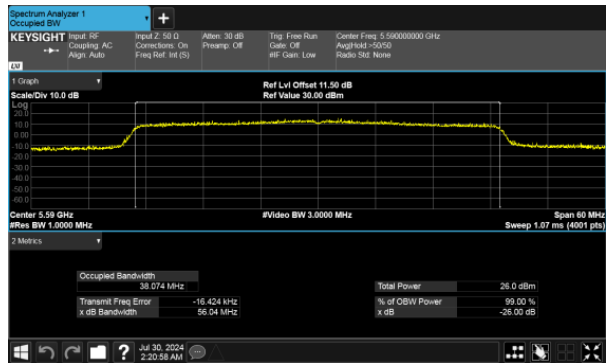

CH134

CH134

MIMO
ANT A
Modulation Type: 802.11ax80
CH106

ANT B
Modulation Type: 802.11ax80
CH106

CH122

CH122

26dB Bandwidth

Within 5470-5725MHz Band, Straddle Channel