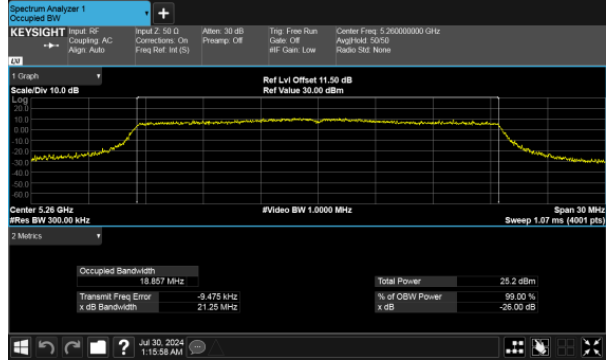

CH46

MIMO
ANT A
Modulation Type: 802.11ax80
CH42

ANT B
Modulation Type: 802.11ax80
CH42

99% Bandwidth Band 2
MIMO
ANT A
Modulation Type: 802.11ax20
CH52

ANT B
Modulation Type: 802.11ax20
CH52

CH60

CH60

CH64