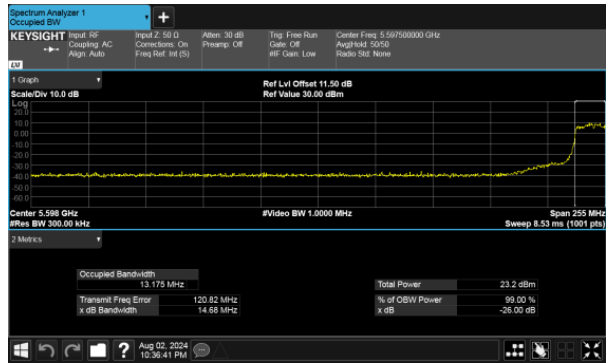

CH60

CH48

CH64

SISO
Modulation Type: 802.11a
CH100

Within 5470-5725MHz band
Modulation Type: 802.11a
CH144

CH120

CH140

99% Bandwidth Band 1
MIMO
ANT A
Modulation Type: 802.11ax20
CH36