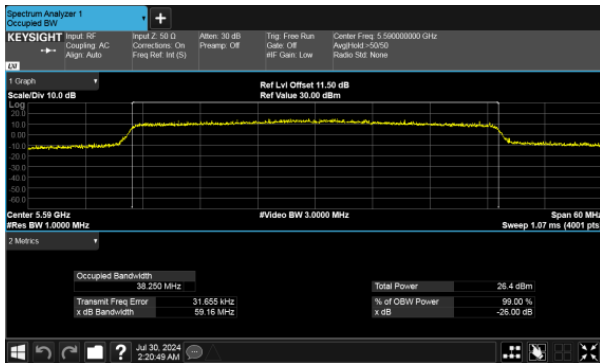

26dB Bandwidth Band 3

MIMO

ANT A

Modulation Type: 802.11ax40

CH102

ANT B

Modulation Type: 802.11ax40

CH102

CH118

CH118

CH134

CH134