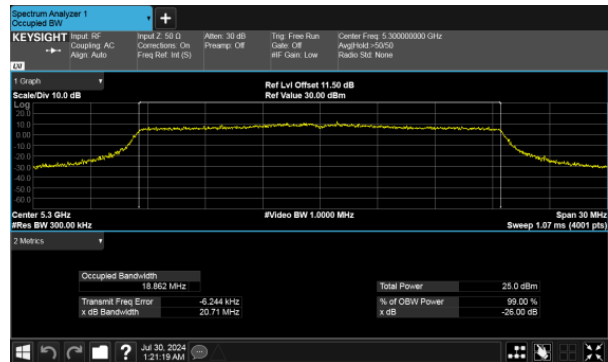

26dB Bandwidth Band 2

MIMO

ANT A

Modulation Type: 802.11ax20

CH52

ANT B

Modulation Type: 802.11ax20

CH52

CH60

CH60

CH64

CH64