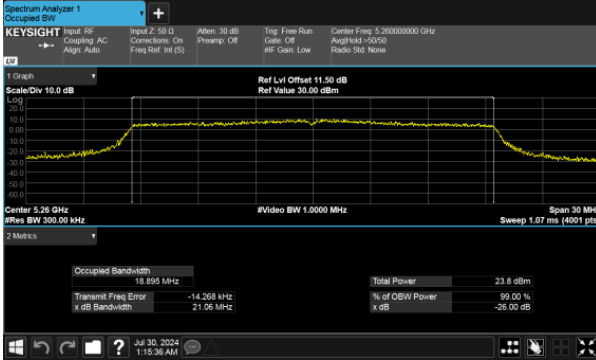

CH46

MIMO
ANT A
Modulation Type: 802.11ax80
CH42

ANT B
Modulation Type: 802.11ax80
CH42

99% Bandwidth Band 2
MIMO
ANT A
Modulation Type: 802.11ax20
CH52

ANT B
Modulation Type: 802.11ax20
CH52

CH60

CH60

CH64