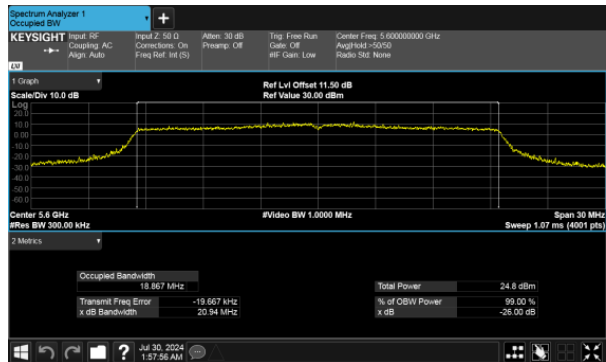

99% Bandwidth Band 3
MIMO
ANT A
Modulation Type: 802.11ax20
CH100

ANT B
Modulation Type: 802.11ax20
CH100

CH120

CH120

CH140

CH140