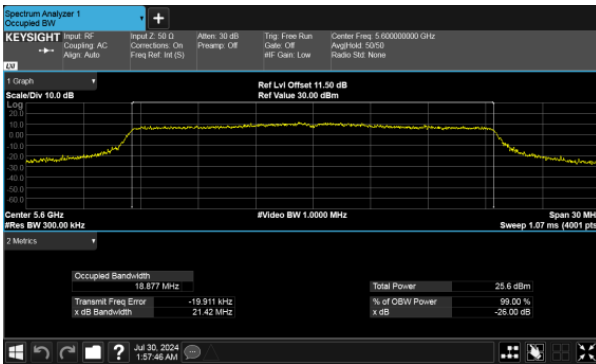

26dB Bandwidth Band 3
MIMO
ANT A
Modulation Type: 802.11ax20
CH100

ANT B
Modulation Type: 802.11ax20
CH100

CH120

CH120

CH140

CH140

26dB Bandwidth Band 3

MIMO