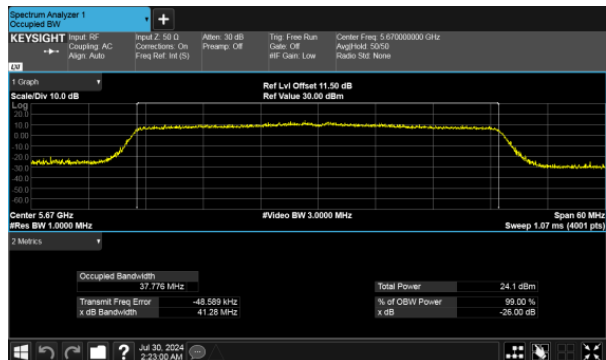

CH134

CH134

MIMO
ANT A
Modulation Type: 802.11ax80
CH106

ANT B
Modulation Type: 802.11ax80
CH106

CH122

CH122

26dB Bandwidth

Within 5470-5725MHz Band, Straddle Channel