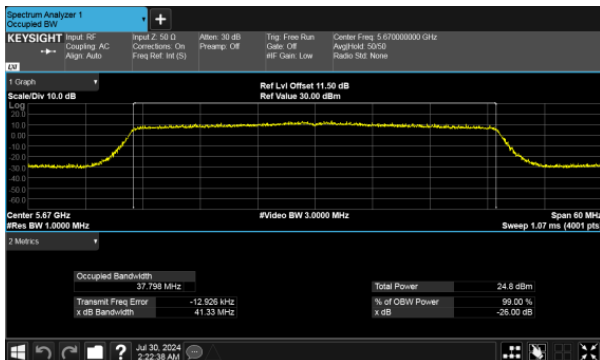

CH134

CH134

MIMO
ANT A
Modulation Type: 802.11ax80
CH106

ANT B
Modulation Type: 802.11ax80
CH106

CH122

CH122

26dB Bandwidth

Within 5470-5725MHz Band, Straddle Channel