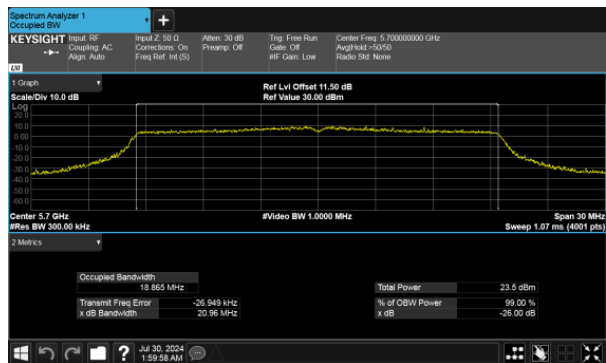

26dB Bandwidth Band 3
MIMO
ANT A
Modulation Type: 802.11ax20
CH100

ANT B
Modulation Type: 802.11ax20
CH100

CH120

CH120

CH140

CH140

26dB Bandwidth Band 3

MIMO