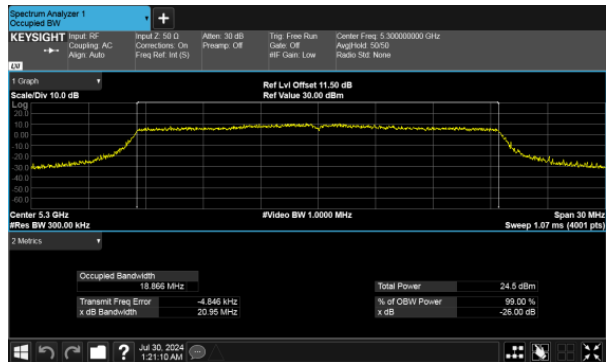

CH46

MIMO
ANT A
Modulation Type: 802.11ax80
CH42

ANT B
Modulation Type: 802.11ax80
CH42

99% Bandwidth Band 2
MIMO
ANT A
Modulation Type: 802.11ax20
CH52

ANT B
Modulation Type: 802.11ax20
CH52

CH60

CH60

CH64