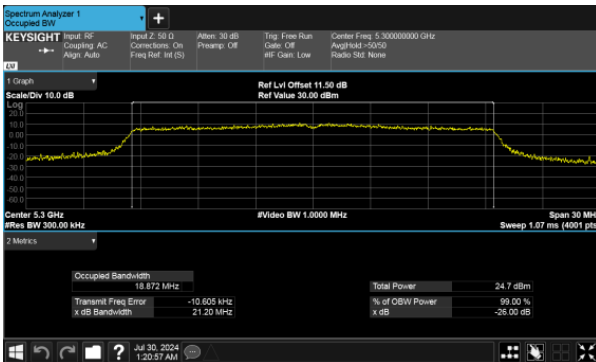

26dB Bandwidth Band 2

MIMO

ANT A

Modulation Type: 802.11ax20

CH52

ANT B

Modulation Type: 802.11ax20

CH52

CH60

CH60

CH64

CH64