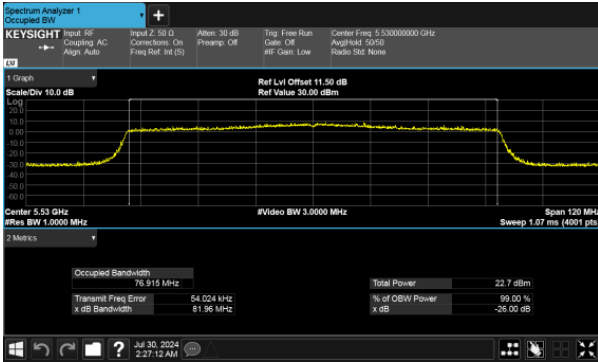

CH134

CH134

MIMO
ANT A
Modulation Type: 802.11ax80
CH106

ANT B
Modulation Type: 802.11ax80
CH106

CH122

CH122

26dB Bandwidth

Within 5470-5725MHz Band, Straddle Channel