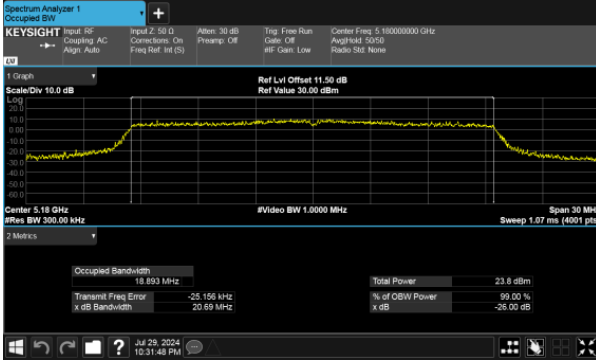

99% Bandwidth Band 1
MIMO
ANT A
Modulation Type: 802.11ax20
CH36

ANT B
Modulation Type: 802.11ax20
CH36