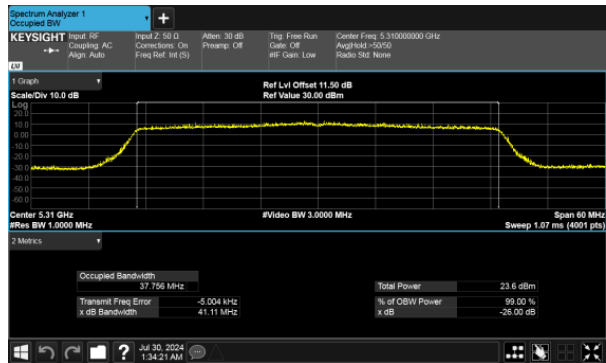

99% Bandwidth Band 2

MIMO

ANT A

Modulation Type: 802.11ax40

CH54

ANT B

Modulation Type: 802.11ax40

CH54

CH62

CH62