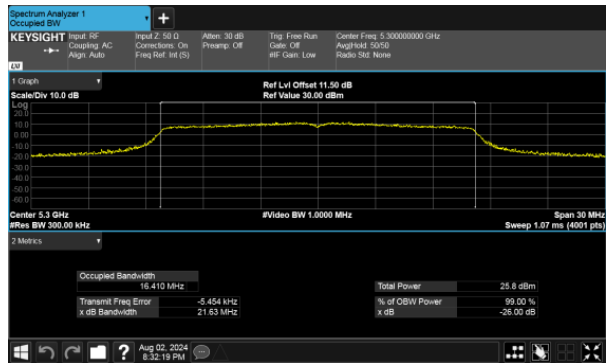

99% Bandwidth Band 1
SISO ANT B
Modulation Type: 802.11a
CH36

CH52

CH40

CH60

CH48

CH64