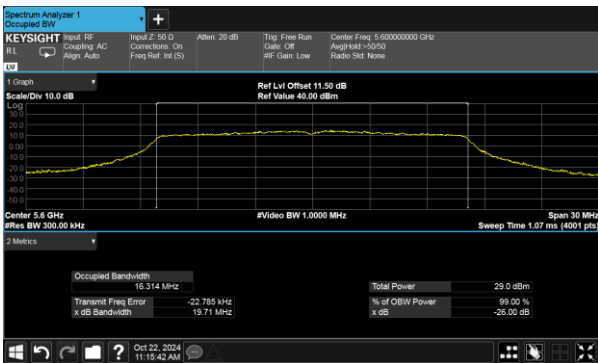

CH60

CH48

CH64

SISO
Modulation Type: 802.11a
CH100

Within 5470-5725MHz band
Modulation Type: 802.11a
CH144

CH120

CH140

99% Bandwidth Band 1
MIMO
ANT A
Modulation Type: 802.11ax20
CH36