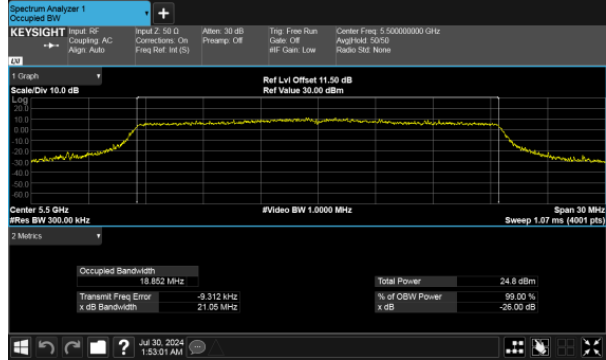

CH54

ANT B

Modulation Type: 802.11ax40

CH54

CH62

CH62

MIMO
ANT A
Modulation Type: 802.11ax80
CH58

ANT B
Modulation Type: 802.11ax80
CH58

26dB Bandwidth Band 3
MIMO
ANT A
Modulation Type: 802.11ax20
CH100

ANT B
Modulation Type: 802.11ax20
CH100

CH120

CH120

CH140

CH140

26dB Bandwidth Band 3

MIMO