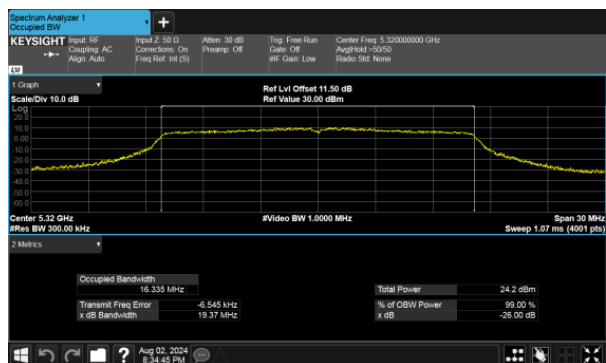

99% Bandwidth Band 1
SISO ANT B
Modulation Type: 802.11a
CH36

CH52

CH40

CH60

CH48

CH64