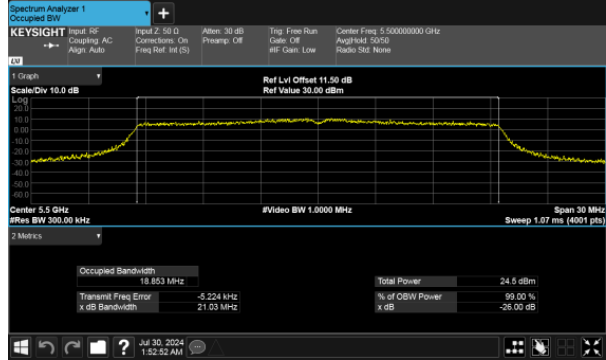

CH54

CH62

CH62

MIMO
ANT A
Modulation Type: 802.11ax80
CH58

ANT B
Modulation Type: 802.11ax80
CH58

99% Bandwidth Band 3
MIMO
ANT A
Modulation Type: 802.11ax20
CH100

ANT B
Modulation Type: 802.11ax20
CH100

CH120