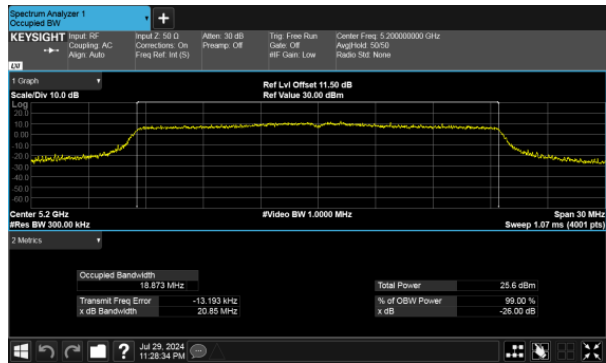

99% Bandwidth Band 1
MIMO
ANT A
Modulation Type: 802.11ax20
CH36

ANT B
Modulation Type: 802.11ax20
CH36

CH40

CH40

CH48

CH48