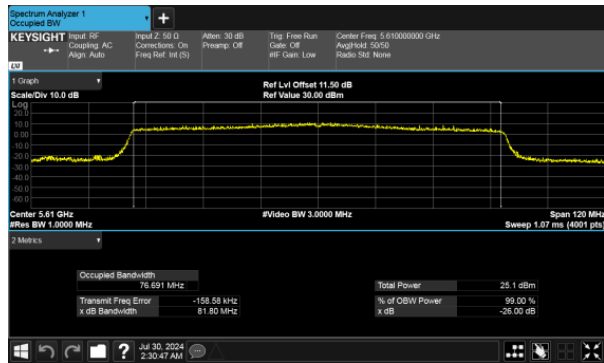

CH134

CH134

MIMO
ANT A
Modulation Type: 802.11ax80
CH106

ANT B
Modulation Type: 802.11ax80
CH106

CH122

CH122

26dB Bandwidth

Within 5470-5725MHz Band, Straddle Channel