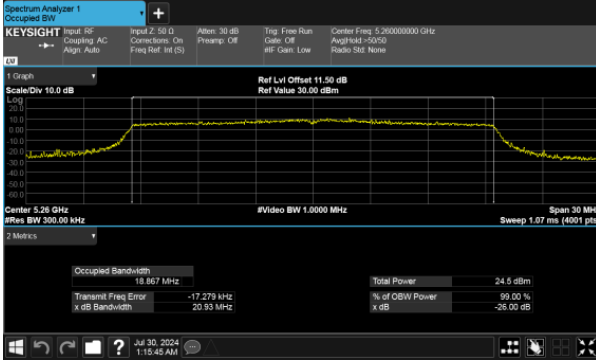

26dB Bandwidth Band 2

MIMO

ANT A

Modulation Type: 802.11ax20

CH52

ANT B

Modulation Type: 802.11ax20

CH52