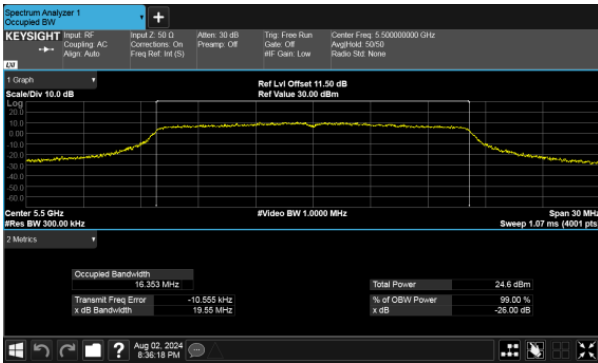

CH60

CH48

CH64

SISO
Modulation Type: 802.11a
CH100

Within 5470-5725MHz band
Modulation Type: 802.11a
CH144

CH120

CH140

99% Bandwidth Band 1
MIMO
ANT A
Modulation Type: 802.11ax20
CH36