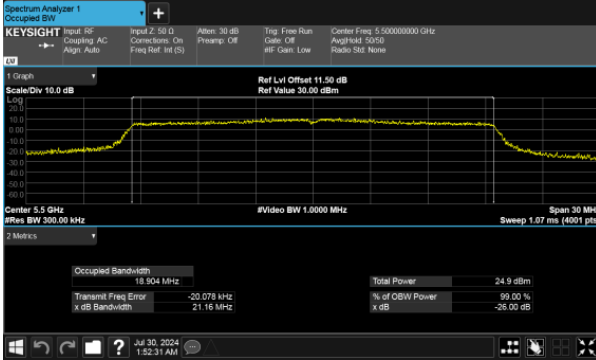

CH54

CH62

CH62

MIMO
ANT A
Modulation Type: 802.11ax80
CH58

ANT B
Modulation Type: 802.11ax80
CH58

99% Bandwidth Band 3
MIMO
ANT A
Modulation Type: 802.11ax20
CH100

ANT B
Modulation Type: 802.11ax20
CH100

CH120