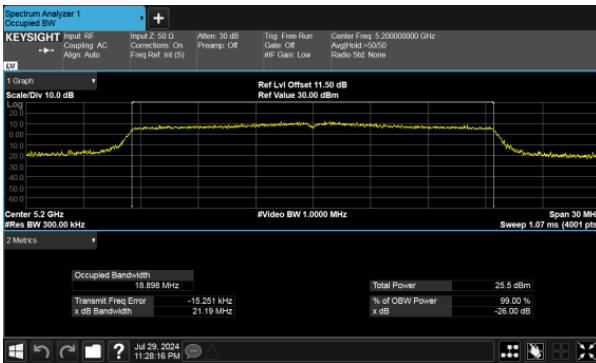

99% Bandwidth Band 1
MIMO
ANT A
Modulation Type: 802.11ax20
CH36

ANT B
Modulation Type: 802.11ax20
CH36

CH40

CH40

CH48

CH48