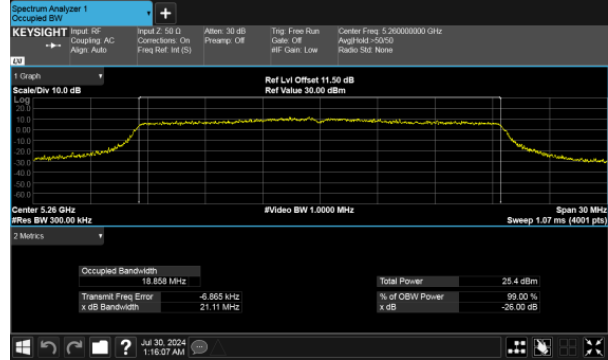

26dB Bandwidth Band 2

MIMO

ANT A

Modulation Type: 802.11ax20

CH52

ANT B

Modulation Type: 802.11ax20

CH52