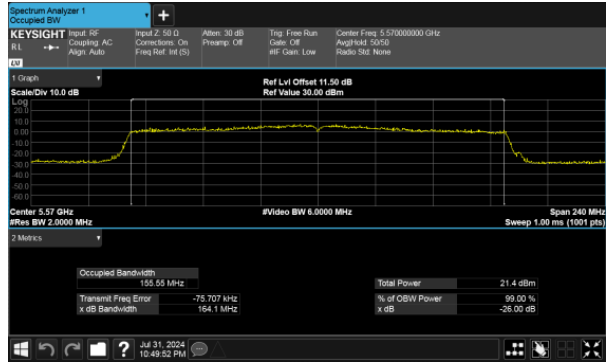

ANT B

Modulation Type: 802.11ax160

CH50

MIMO
ANT A
Modulation Type: 802.11ax160
CH114

ANT B
Modulation Type: 802.11ax160
CH114

99% Bandwidth Band 1
SISO ANT B
Modulation Type: 802.11a
CH36

CH52

CH40