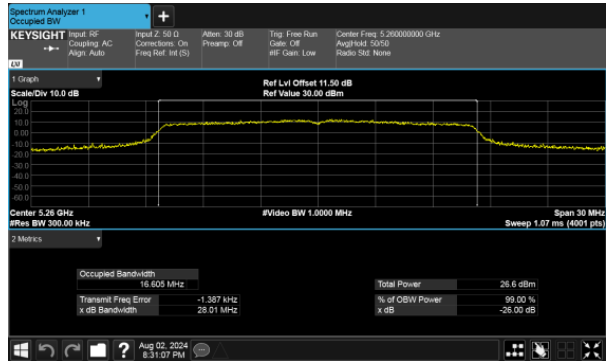

ANT B

Modulation Type: 802.11ax160

CH50

MIMO
ANT A
Modulation Type: 802.11ax160
CH114

ANT B
Modulation Type: 802.11ax160
CH114

99% Bandwidth Band 1
SISO ANT B
Modulation Type: 802.11a
CH36

CH52

CH40