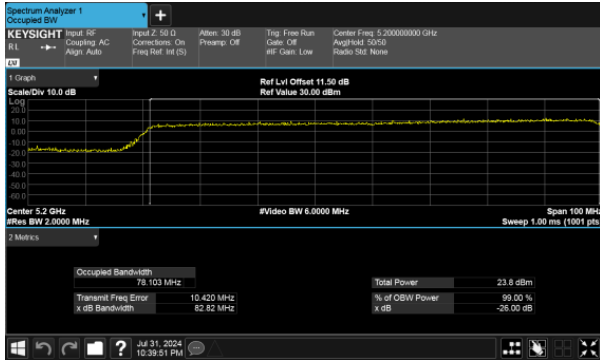

26dB Bandwidth 160M

MIMO

ANT A

Modulation Type: 802.11ax160

CH50

ANT B

Modulation Type: 802.11ax160

CH50