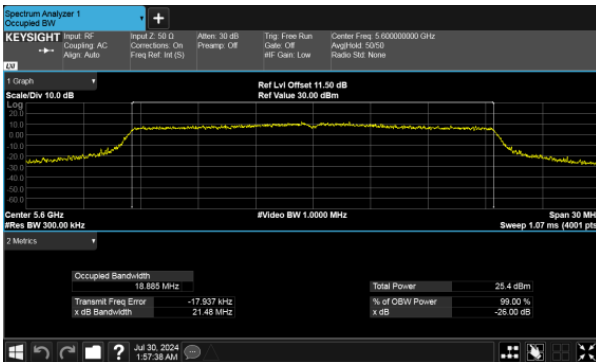

CH54

CH62

CH62

MIMO
ANT A
Modulation Type: 802.11ax80
CH58

ANT B
Modulation Type: 802.11ax80
CH58

99% Bandwidth Band 3
MIMO
ANT A
Modulation Type: 802.11ax20
CH100

ANT B
Modulation Type: 802.11ax20
CH100

CH120