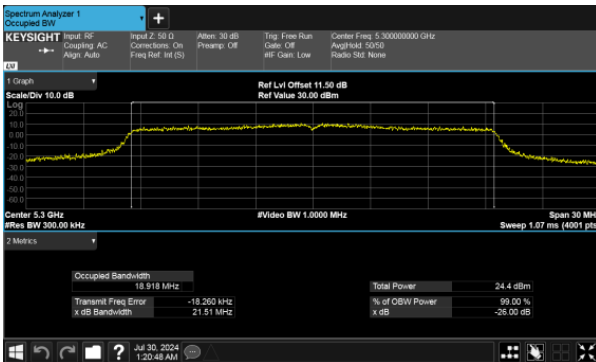

CH46

MIMO
ANT A
Modulation Type: 802.11ax80
CH42

ANT B
Modulation Type: 802.11ax80
CH42

99% Bandwidth Band 2
MIMO
ANT A
Modulation Type: 802.11ax20
CH52

ANT B
Modulation Type: 802.11ax20
CH52

CH60

CH60

CH64