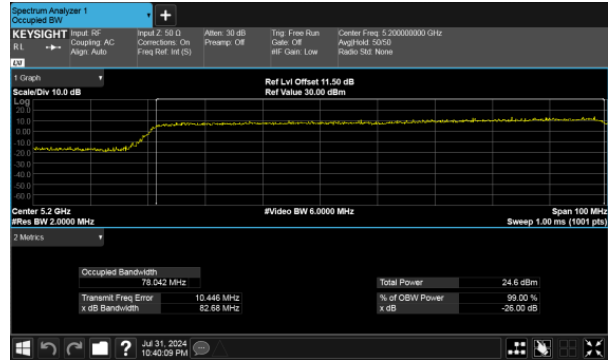

26dB Bandwidth 160M

MIMO

ANT A

Modulation Type: 802.11ax160

CH50

ANT B

Modulation Type: 802.11ax160

CH50