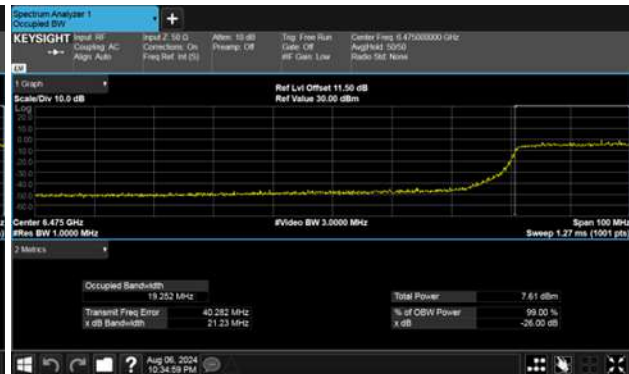

MIMO

ANT A

Modulation Type: 802.11ax HE40 (14.6Mbps)
CH115

ANT B

Modulation Type: 802.11ax HE40 (14.6Mbps)
CH115

Modulation Type: 802.11ax HE80 (30.6Mbps)
CH119

Modulation Type: 802.11ax HE80 (30.6Mbps)
CH119