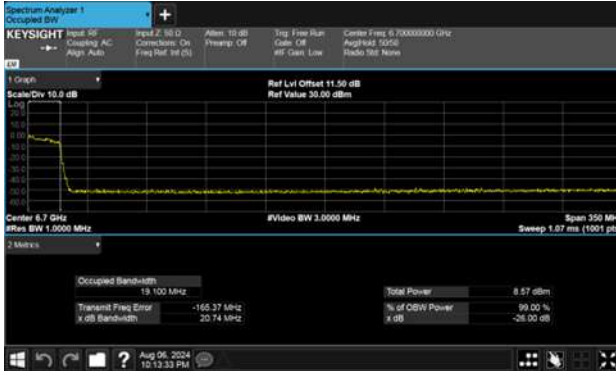

Modulation Type: 802.11ax HE160 (61.3Mbps)
CH111

Modulation Type: 802.11ax HE160 (61.3Mbps)
CH111

99% Bandwidth Extends across 6525MHz band

MIMO
ANT A

Modulation Type: 802.11ax HE40 (14.6Mbps)
CH115

ANT B

Modulation Type: 802.11ax HE40 (14.6Mbps)
CH115