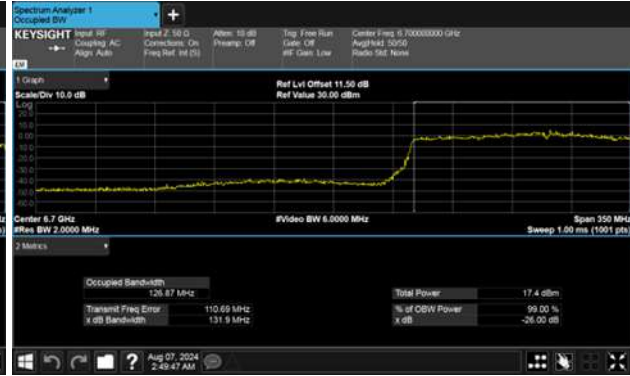

99% Bandwidth Within 6525-6875MHz band

MIMO

ANT B

Modulation Type: 802.11ax HE20 (7.3Mbps)
CH185

Modulation Type: 802.11ax HE160 (61.3Mbps)
CH175