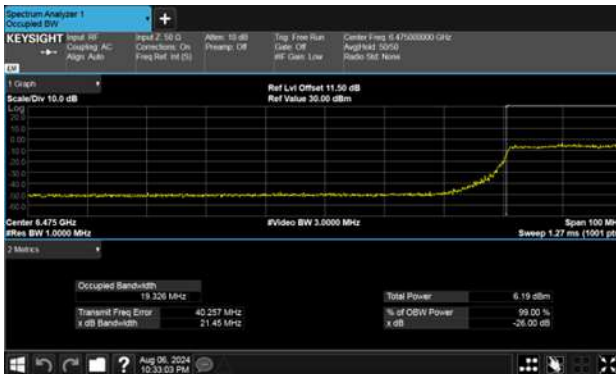

MIMO

ANT A

Modulation Type: 802.11ax HE40 (14.6Mbps)
CH115

ANT B

Modulation Type: 802.11ax HE40 (14.6Mbps)
CH115

Modulation Type: 802.11ax HE80 (30.6Mbps)
CH119

Modulation Type: 802.11ax HE80 (30.6Mbps)
CH119