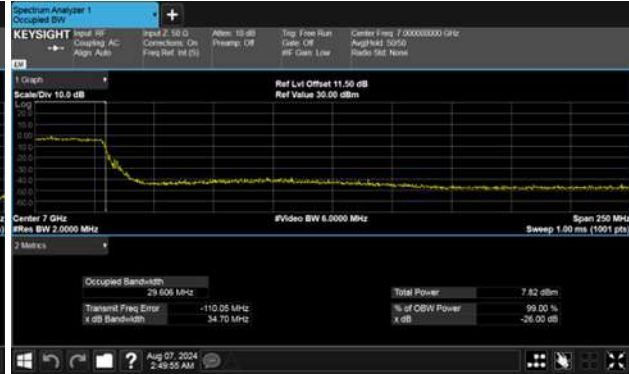

99% Bandwidth Extends across 6875MHz band

MIMO
ANT B

Modulation Type: 802.11ax HE20 (7.3Mbps)
CH185

Modulation Type: 802.11ax HE160 (61.3Mbps)
CH175