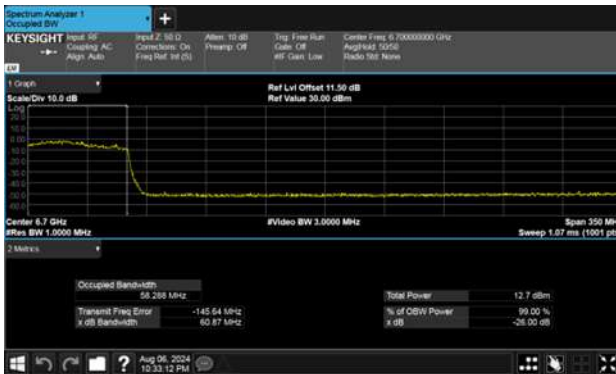

Modulation Type: 802.11ax HE80 (30.6Mbps)
CH119