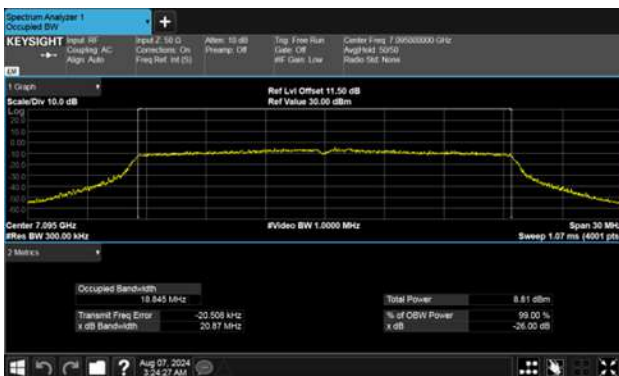

MIMO

ANT B

Modulation Type: 802.11ax HE20 (7.3Mbps)

CH189

Modulation Type: 802.11ax HE20 (7.3Mbps)

CH233

CH213

CH229