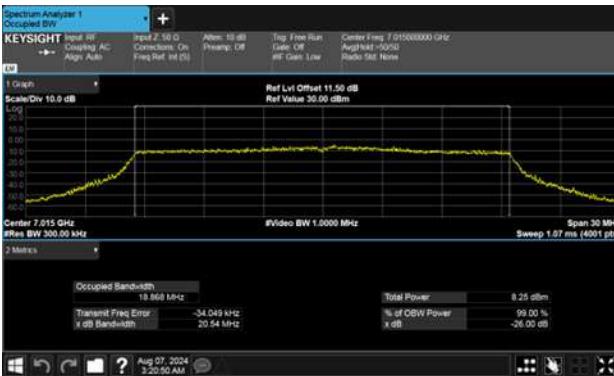

99% Bandwidth U-NII-8

MIMO

ANT A

Modulation Type: 802.11ax HE20 (7.3Mbps)
CH189

Modulation Type: 802.11ax HE20 (7.3Mbps)
CH233

CH213

CH229