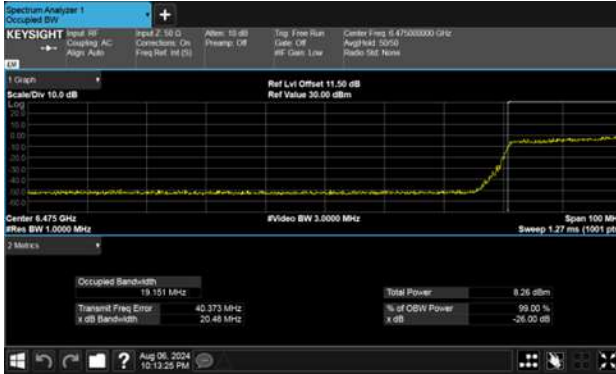

99% Bandwidth Within 6425-6525MHz band

MIMO

ANT A

Modulation Type: 802.11ax HE40 (14.6Mbps)
CH115