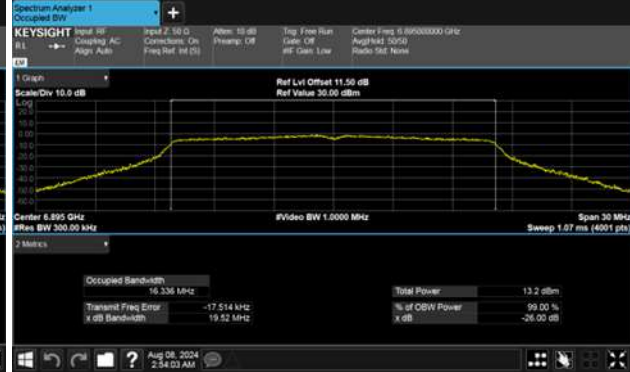

U-NII-8

ANT B

Modulation Type: 802.11a (6Mbps)
CH189