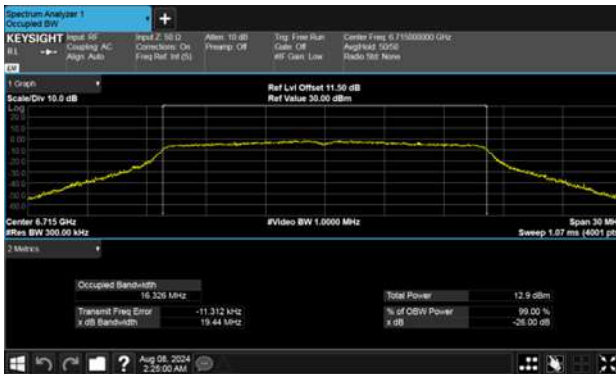

U-NII-7

SISO
ANT B

Modulation Type: 802.11a (6Mbps)
CH117

U-NII-8

ANT B

Modulation Type: 802.11a (6Mbps)
CH189

CH153

CH213

CH181

CH229