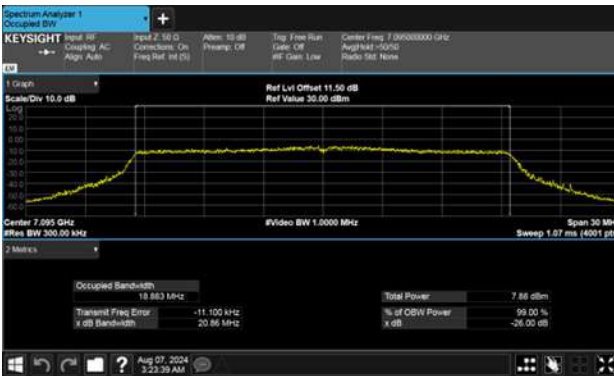

99% Bandwidth U-NII-8

MIMO

ANT A

Modulation Type: 802.11ax HE20 (7.3Mbps)
CH189

Modulation Type: 802.11ax HE20 (7.3Mbps)
CH233

CH213

CH229