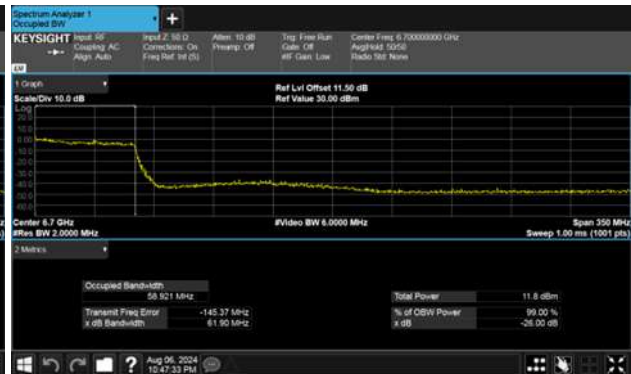

Modulation Type: 802.11ax HE80 (30.6Mbps)
CH119

Modulation Type: 802.11ax HE80 (30.6Mbps)
CH119

Modulation Type: 802.11ax HE160 (61.3Mbps)
CH111

Modulation Type: 802.11ax HE160 (61.3Mbps)
CH111

99% Bandwidth U-NII-7