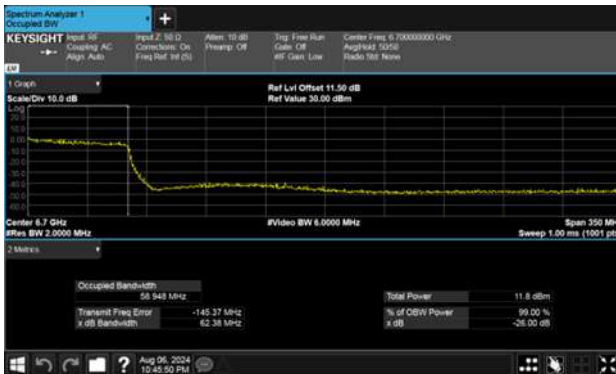

Modulation Type: 802.11ax HE160 (61.3Mbps)
CH111