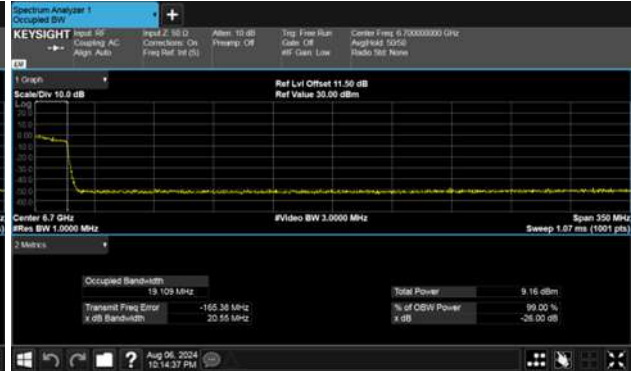

Modulation Type: 802.11ax HE160 (61.3Mbps)
CH111

Modulation Type: 802.11ax HE160 (61.3Mbps)
CH111

99% Bandwidth Extends across 6525MHz band

MIMO
ANT A

Modulation Type: 802.11ax HE40 (14.6Mbps)
CH115

ANT B

Modulation Type: 802.11ax HE40 (14.6Mbps)
CH115