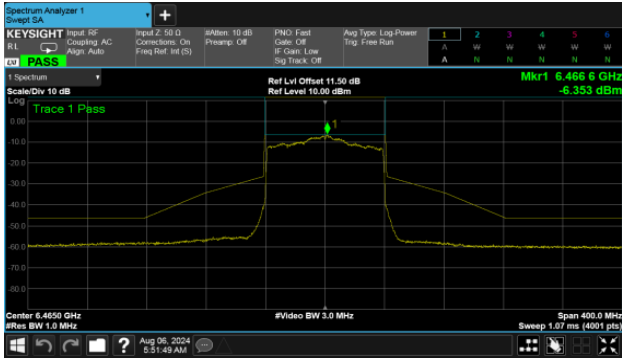

CH107

CH113

U-NII-6

MIMO

ANT A

Modulation Type: 802.11ax HE80 (30.6Mbps)

CH103

Straddle Channel

MIMO

ANT A

Modulation Type: 802.11ax HE40 (14.6Mbps)

CH115

Modulation Type: 802.11ax HE80 (30.6Mbps)

CH119

Modulation Type: 802.11ax HE160 (61.3Mbps)

CH111