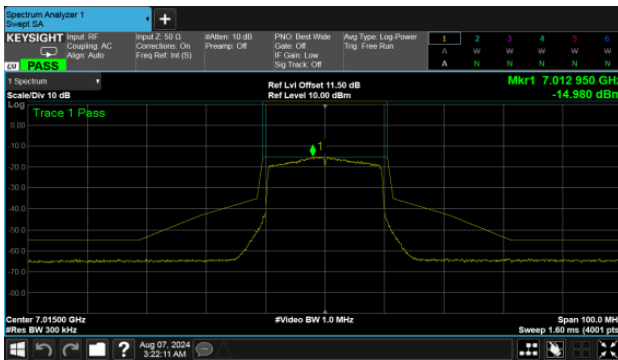

U-NII-8

MIMO

ANT B

Modulation Type: 802.11ax HE20 (7.3Mbps)

CH189

Modulation Type: 802.11ax HE20 (7.3Mbps)

CH233

CH213

CH229