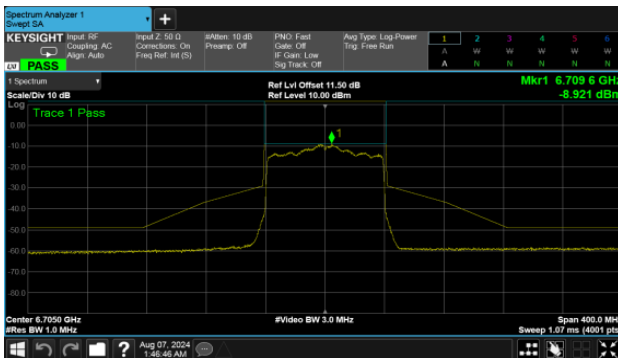

CH155

CH181

CH179

U-NII-7

MIMO

ANT B

Modulation Type: 802.11ax HE80 (30.6Mbps)
CH135

Modulation Type: 802.11ax HE160 (61.3Mbps)
CH143

CH151

CH167

Straddle Channel

MIMO

ANT B

Modulation Type: 802.11ax HE20 (7.3Mbps)
CH185

Modulation Type: 802.11ax HE160 (61.3Mbps)
CH175

Modulation Type: 802.11ax HE40 (14.6Mbps)
CH187