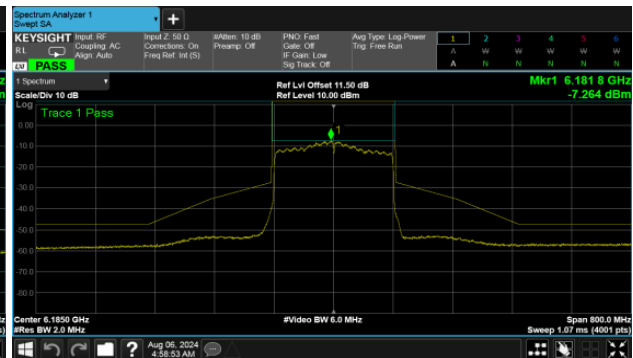

Modulation Type: 802.11ax HE80 (30.6Mbps)
CH07

Modulation Type: 802.11ax HE160 (61.3Mbps)
CH15

CH39

CH47

CH87

CH79

U-NII-6

MIMO
ANT B