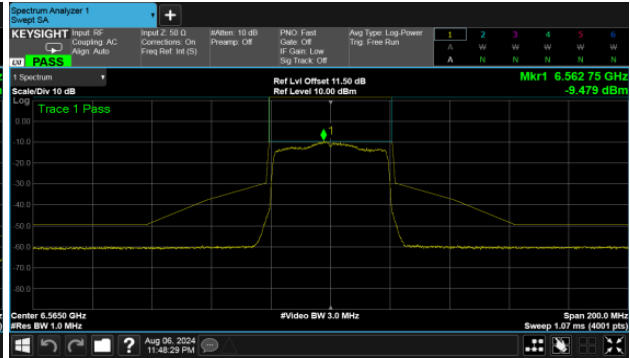

Modulation Type: 802.11ax HE80 (30.6Mbps)

CH103

Straddle Channel

MIMO

ANT B

Modulation Type: 802.11ax HE40 (14.6Mbps)

CH115

Modulation Type: 802.11ax HE80 (30.6Mbps)

CH119

Modulation Type: 802.11ax HE160 (61.3Mbps)

CH111

U-NII-7

MIMO
ANT B

Modulation Type: 802.11ax HE20 (7.3Mbps)
CH117

Modulation Type: 802.11ax HE40 (14.6Mbps)
CH123

CH153