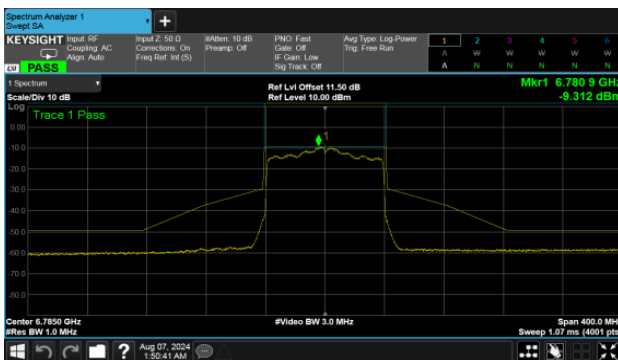

CH155

CH181

CH179

U-NII-7

MIMO

ANT B

Modulation Type: 802.11ax HE80 (30.6Mbps)
CH135

Modulation Type: 802.11ax HE160 (61.3Mbps)
CH143

CH151

CH167

Straddle Channel

MIMO

ANT B

Modulation Type: 802.11ax HE20 (7.3Mbps)
CH185

Modulation Type: 802.11ax HE160 (61.3Mbps)
CH175

Modulation Type: 802.11ax HE40 (14.6Mbps)
CH187