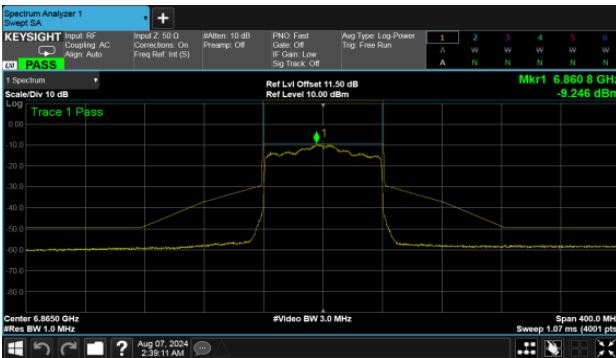

Modulation Type: 802.11ax HE80 (30.6Mbps)
CH183