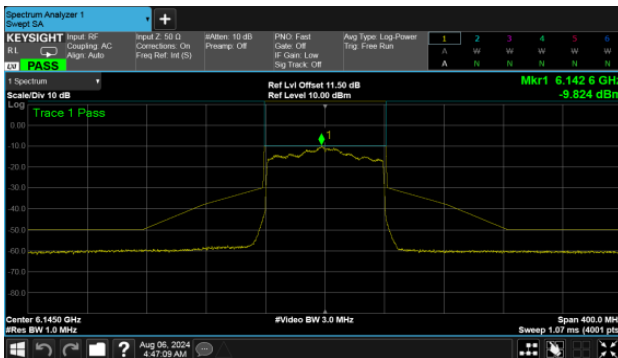

Modulation Type: 802.11ax HE80 (30.6Mbps)
CH07

Modulation Type: 802.11ax HE160 (61.3Mbps)
CH15

CH39

CH47

CH87

CH79

U-NII-6

MIMO
ANT B