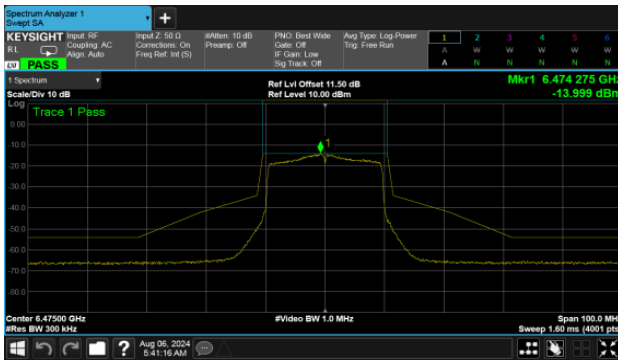

U-NII-6

MIMO
ANT B

Modulation Type: 802.11ax HE20 (7.3Mbps)
CH97

Modulation Type: 802.11ax HE40 (14.6Mbps)
CH99

CH105

CH107

CH113