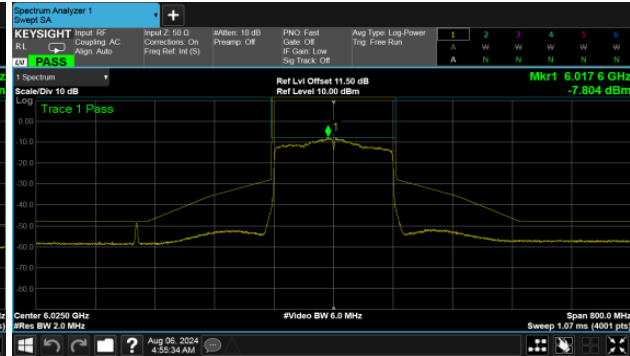

CH93

CH91

U-NII-5

MIMO

ANT A

Modulation Type: 802.11ax HE80 (30.6Mbps)
CH07

Modulation Type: 802.11ax HE160 (61.3Mbps)
CH15

CH39