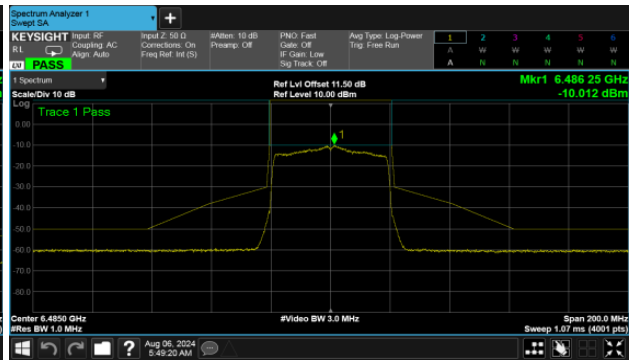

CH47

CH87

CH79

U-NII-6

MIMO
ANT A

Modulation Type: 802.11ax HE20 (7.3Mbps)
CH97

Modulation Type: 802.11ax HE40 (14.6Mbps)
CH99

CH105

CH107

CH113

U-NII-6

MIMO

ANT A

Modulation Type: 802.11ax HE80 (30.6Mbps)

CH103

Straddle Channel