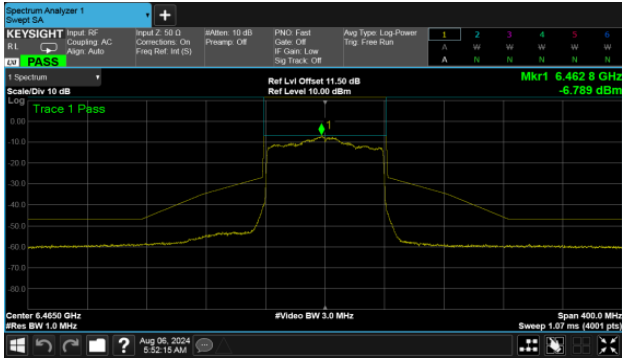

Modulation Type: 802.11ax HE20 (7.3Mbps)
CH97

Modulation Type: 802.11ax HE40 (14.6Mbps)
CH99

CH105

CH107

CH113

U-NII-6

MIMO

ANT B

Modulation Type: 802.11ax HE80 (30.6Mbps)

CH103

Straddle Channel

MIMO

ANT B

Modulation Type: 802.11ax HE40 (14.6Mbps)

CH115

Modulation Type: 802.11ax HE80 (30.6Mbps)