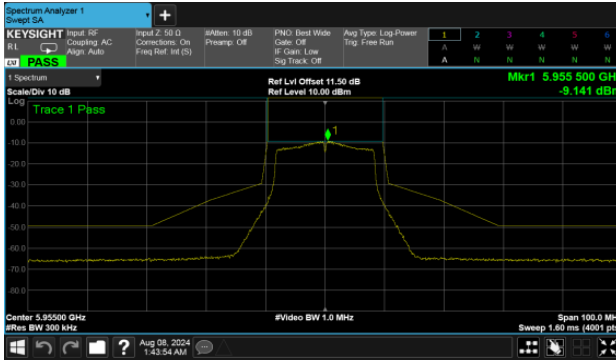

Appendix D. In-Band Emission

1.1. Test Result and Data

U-NII-5

SISO

ANT B

Modulation Type: 802.11a (6Mbps)

CH01

U-NII-6

ANT B

Modulation Type: 802.11a (6Mbps)

CH97