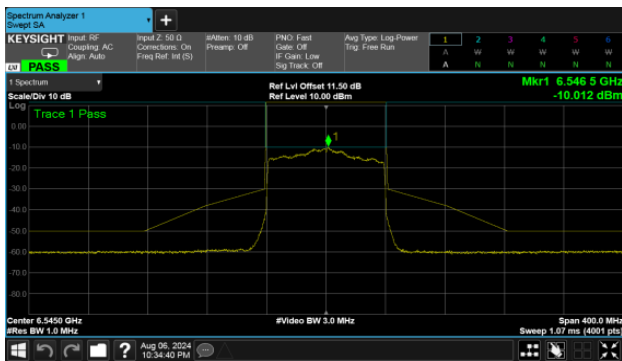

MIMO

ANT A

Modulation Type: 802.11ax HE40 (14.6Mbps)

CH115

Modulation Type: 802.11ax HE80 (30.6Mbps)

CH119

Modulation Type: 802.11ax HE160 (61.3Mbps)

CH111