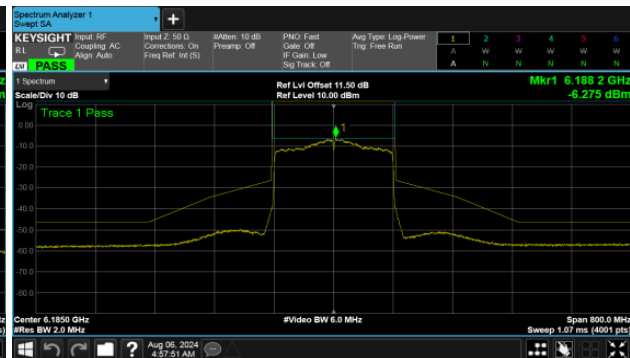

U-NII-5

MIMO

ANT A

Modulation Type: 802.11ax HE80 (30.6Mbps)
CH07

Modulation Type: 802.11ax HE160 (61.3Mbps)
CH15

CH39

CH47

CH87

CH79