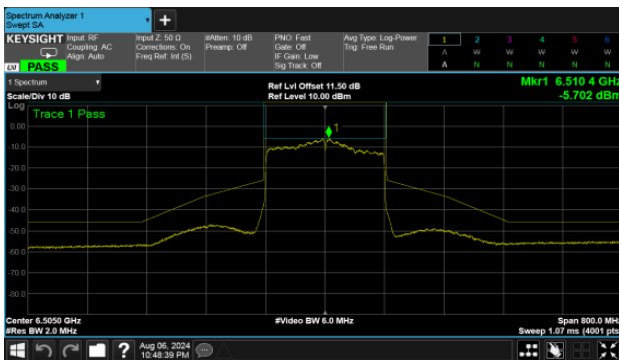

Modulation Type: 802.11ax HE160 (61.3Mbps)

CH111