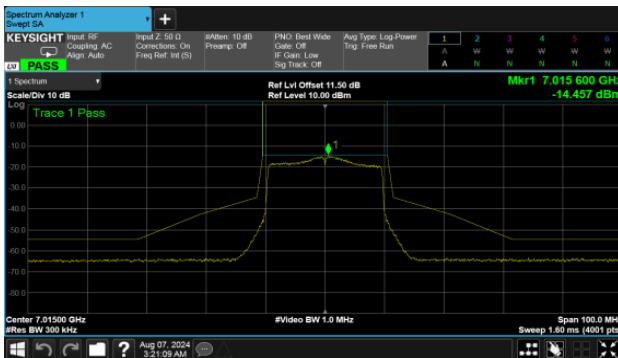

U-NII-8

MIMO
ANT A

Modulation Type: 802.11ax HE20 (7.3Mbps)
CH189

Modulation Type: 802.11ax HE20 (7.3Mbps)
CH233

CH213

CH229