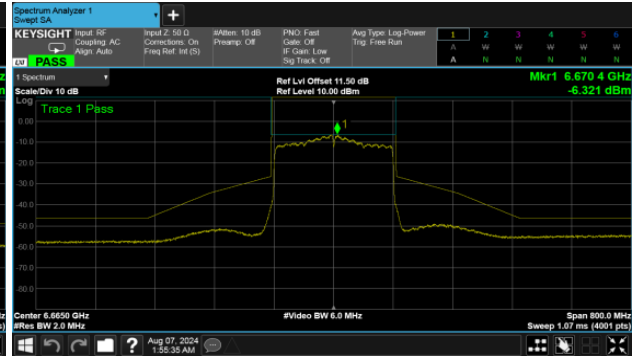

CH155

CH181

CH179

U-NII-7

MIMO

ANT B

Modulation Type: 802.11ax HE80 (30.6Mbps)
CH135

Modulation Type: 802.11ax HE160 (61.3Mbps)
CH143

CH151

CH167

Straddle Channel

MIMO

ANT B

Modulation Type: 802.11ax HE20 (7.3Mbps)
CH185

Modulation Type: 802.11ax HE160 (61.3Mbps)
CH175

Modulation Type: 802.11ax HE40 (14.6Mbps)
CH187