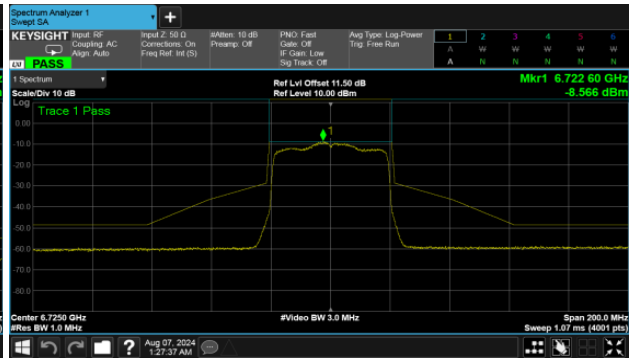

U-NII-7

MIMO
ANT B

Modulation Type: 802.11ax HE20 (7.3Mbps)
CH117

Modulation Type: 802.11ax HE40 (14.6Mbps)
CH123

CH153

CH155

CH181

CH179