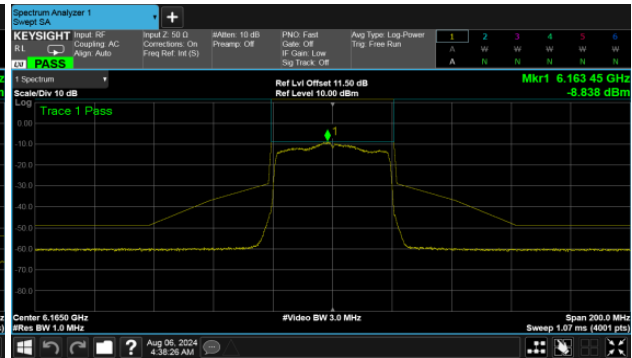

U-NII-5

MIMO

ANT B

Modulation Type: 802.11ax HE20 (7.3Mbps)

CH01

Modulation Type: 802.11ax HE40 (14.6Mbps)

CH03

CH45

CH43

CH93

CH91