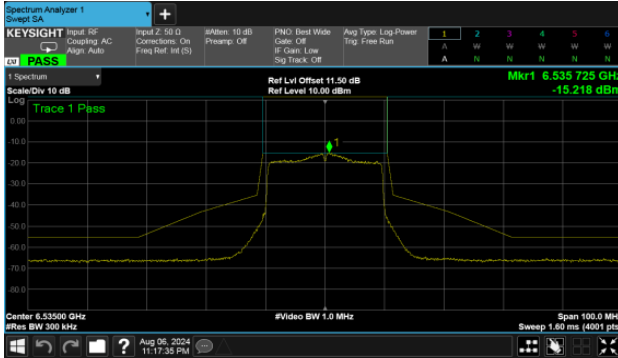

U-NII-7

MIMO
ANT A

Modulation Type: 802.11ax HE20 (7.3Mbps)
CH117

Modulation Type: 802.11ax HE40 (14.6Mbps)
CH123