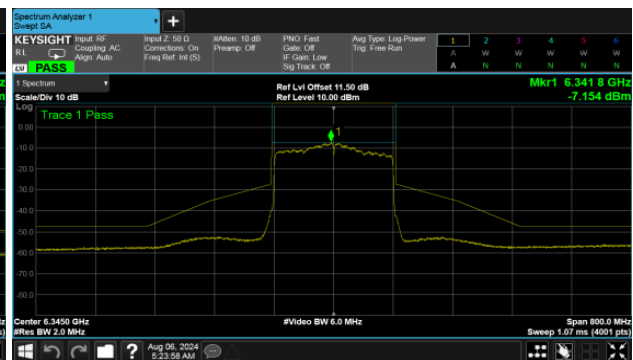

Modulation Type: 802.11ax HE80 (30.6Mbps)
CH07

Modulation Type: 802.11ax HE160 (61.3Mbps)
CH15

CH39

CH47

CH87

CH79

U-NII-6

MIMO
ANT B

Modulation Type: 802.11ax HE20 (7.3Mbps)
CH97

Modulation Type: 802.11ax HE40 (14.6Mbps)
CH99

CH105

CH107

CH113

U-NII-6

MIMO

ANT B