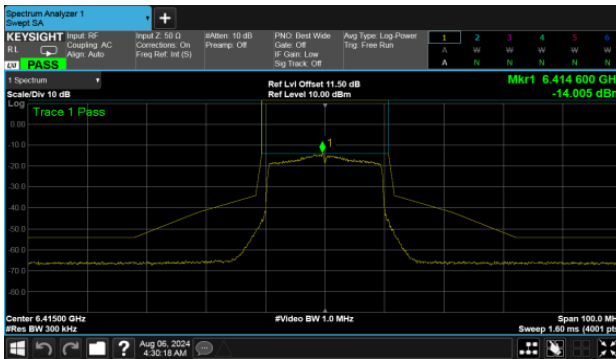

U-NII-5

MIMO

ANT B

Modulation Type: 802.11ax HE20 (7.3Mbps)

CH01

Modulation Type: 802.11ax HE40 (14.6Mbps)

CH03

CH45

CH43

CH93

CH91