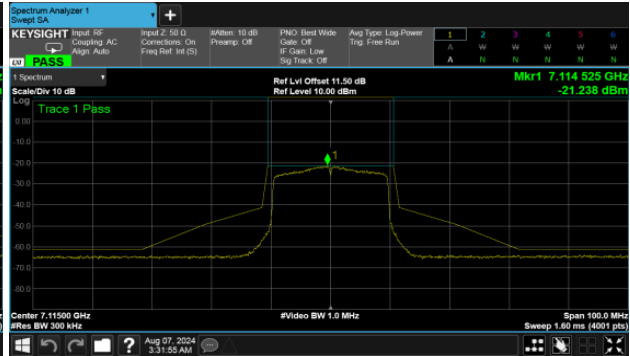

CH151

CH167

Straddle Channel

MIMO

ANT B

Modulation Type: 802.11ax HE20 (7.3Mbps)
CH185

Modulation Type: 802.11ax HE160 (61.3Mbps)
CH175

Modulation Type: 802.11ax HE40 (14.6Mbps)
CH187

Modulation Type: 802.11ax HE80 (30.6Mbps)
CH183

U-NII-8

MIMO

ANT B

Modulation Type: 802.11ax HE20 (7.3Mbps)

CH189

Modulation Type: 802.11ax HE20 (7.3Mbps)

CH233