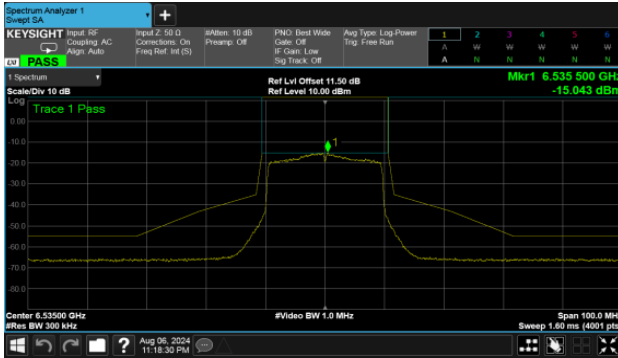

Modulation Type: 802.11ax HE80 (30.6Mbps)

CH103

Straddle Channel

MIMO

ANT B

Modulation Type: 802.11ax HE40 (14.6Mbps)

CH115

Modulation Type: 802.11ax HE80 (30.6Mbps)

CH119

Modulation Type: 802.11ax HE160 (61.3Mbps)

CH111

U-NII-7

MIMO
ANT B

Modulation Type: 802.11ax HE20 (7.3Mbps)
CH117

Modulation Type: 802.11ax HE40 (14.6Mbps)
CH123

CH153