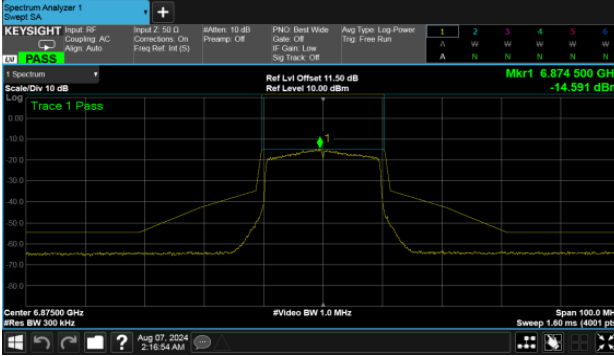

CH151

CH167

Straddle Channel

MIMO

ANT B

Modulation Type: 802.11ax HE20 (7.3Mbps)
CH185

Modulation Type: 802.11ax HE160 (61.3Mbps)
CH175

Modulation Type: 802.11ax HE40 (14.6Mbps)
CH187

Modulation Type: 802.11ax HE80 (30.6Mbps)
CH183

U-NII-8

MIMO

ANT B

Modulation Type: 802.11ax HE20 (7.3Mbps)

CH189

Modulation Type: 802.11ax HE20 (7.3Mbps)

CH233