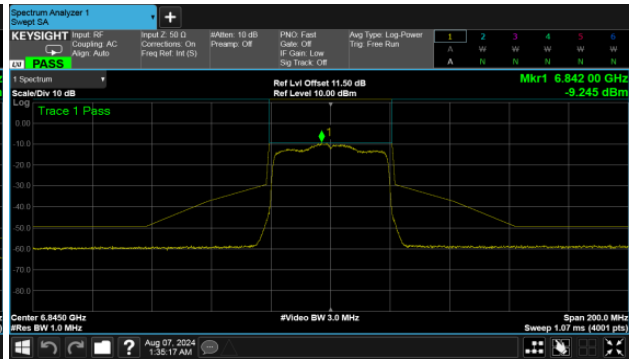

U-NII-7

MIMO
ANT B

Modulation Type: 802.11ax HE20 (7.3Mbps)
CH117

Modulation Type: 802.11ax HE40 (14.6Mbps)
CH123

CH153

CH155

CH181

CH179