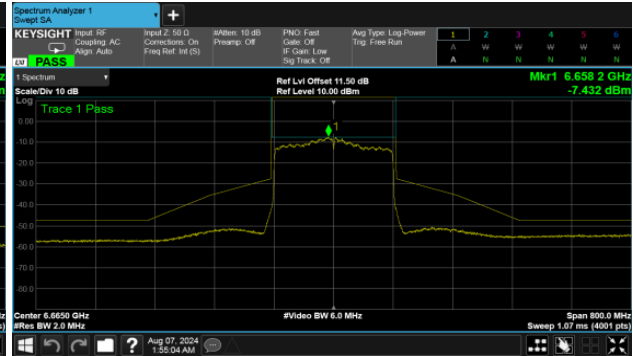

U-NII-7

MIMO

ANT A

Modulation Type: 802.11ax HE80 (30.6Mbps)
CH135

Modulation Type: 802.11ax HE160 (61.3Mbps)
CH143