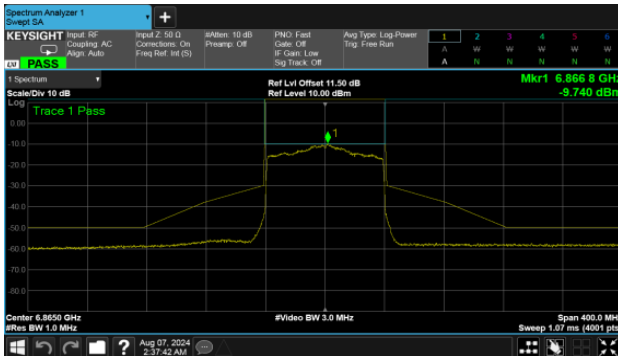

MIMO
ANT A

Modulation Type: 802.11ax HE20 (7.3Mbps)
CH185

Modulation Type: 802.11ax HE160 (61.3Mbps)
CH175

Modulation Type: 802.11ax HE40 (14.6Mbps)
CH187

Modulation Type: 802.11ax HE80 (30.6Mbps)
CH183

U-NII-8

MIMO
ANT A

Modulation Type: 802.11ax HE20 (7.3Mbps)
CH189

Modulation Type: 802.11ax HE20 (7.3Mbps)
CH233

CH213

CH229

U-NII-8

MIMO

ANT A