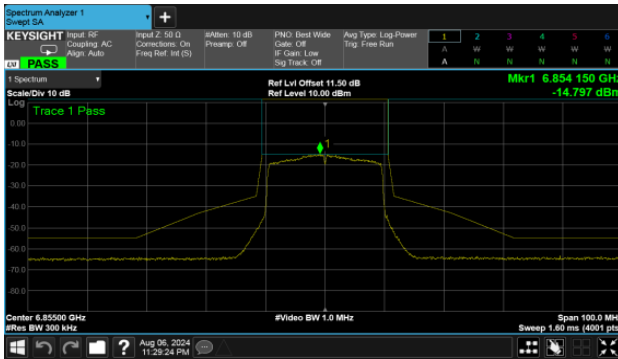

U-NII-7

MIMO
ANT B

Modulation Type: 802.11ax HE20 (7.3Mbps)
CH117

Modulation Type: 802.11ax HE40 (14.6Mbps)
CH123

CH153

CH155

CH181

CH179