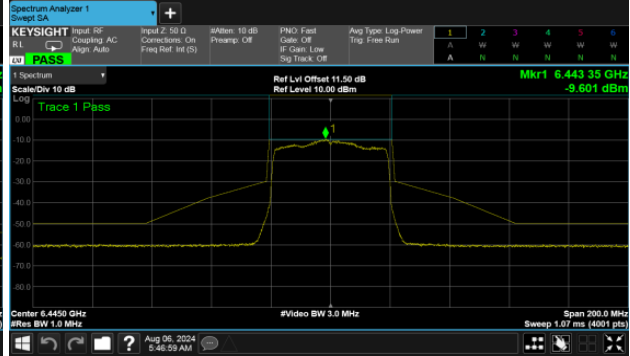

Modulation Type: 802.11ax HE80 (30.6Mbps)
CH07

Modulation Type: 802.11ax HE160 (61.3Mbps)
CH15

CH39

CH47

CH87

CH79

U-NII-6

MIMO
ANT B

Modulation Type: 802.11ax HE20 (7.3Mbps)
CH97

Modulation Type: 802.11ax HE40 (14.6Mbps)
CH99

CH105

CH107

CH113

U-NII-6

MIMO

ANT B