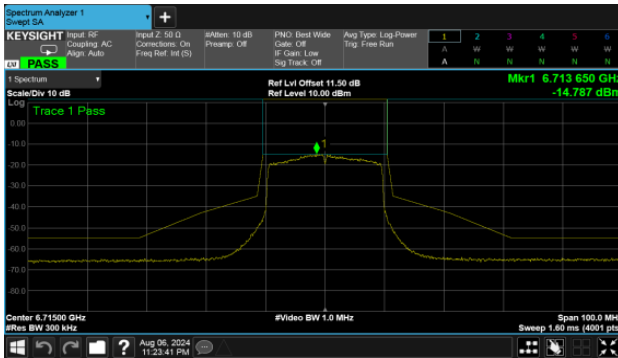

Modulation Type: 802.11ax HE80 (30.6Mbps)

CH103

Straddle Channel

MIMO

ANT B

Modulation Type: 802.11ax HE40 (14.6Mbps)

CH115

Modulation Type: 802.11ax HE80 (30.6Mbps)

CH119

Modulation Type: 802.11ax HE160 (61.3Mbps)

CH111

U-NII-7

MIMO
ANT B

Modulation Type: 802.11ax HE20 (7.3Mbps)
CH117

Modulation Type: 802.11ax HE40 (14.6Mbps)
CH123

CH153