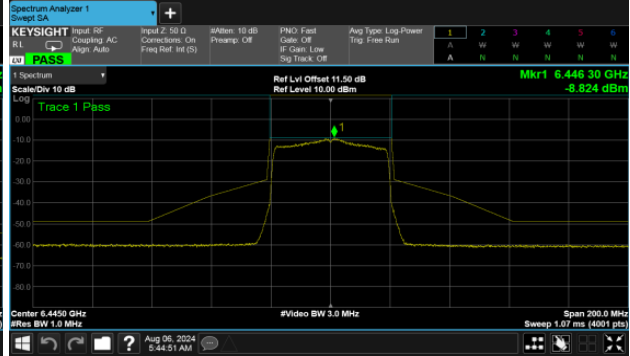

CH47

CH87

CH79

U-NII-6

MIMO
ANT A

Modulation Type: 802.11ax HE20 (7.3Mbps)
CH97

Modulation Type: 802.11ax HE40 (14.6Mbps)
CH99

CH105

CH107

CH113

U-NII-6

MIMO

ANT A

Modulation Type: 802.11ax HE80 (30.6Mbps)

CH103

Straddle Channel