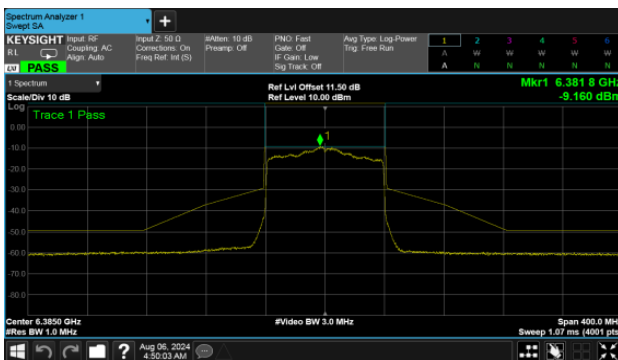

Modulation Type: 802.11ax HE80 (30.6Mbps)
CH07

Modulation Type: 802.11ax HE160 (61.3Mbps)
CH15

CH39

CH47

CH87

CH79

U-NII-6

MIMO
ANT B

Modulation Type: 802.11ax HE20 (7.3Mbps)
CH97

Modulation Type: 802.11ax HE40 (14.6Mbps)
CH99

CH105

CH107

CH113

U-NII-6

MIMO

ANT B