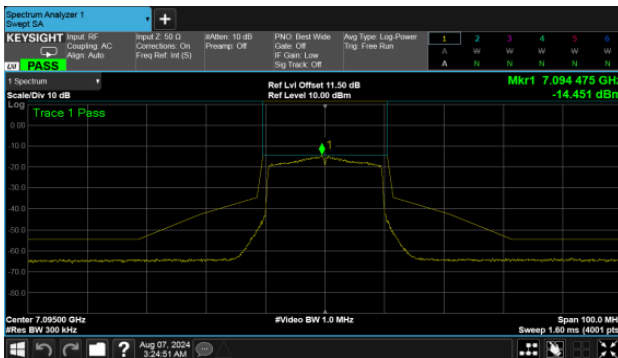

U-NII-8

MIMO

ANT B

Modulation Type: 802.11ax HE20 (7.3Mbps)

CH189

Modulation Type: 802.11ax HE20 (7.3Mbps)

CH233

CH213

CH229