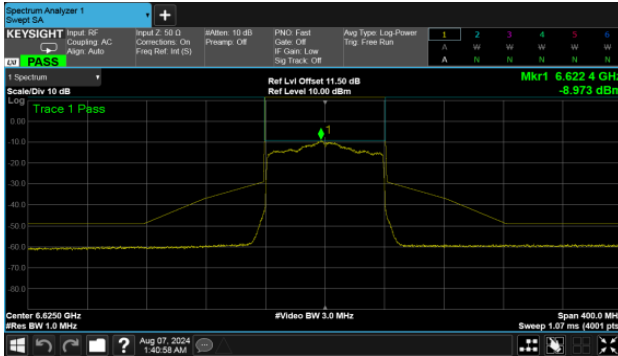

CH155

CH181

CH179

U-NII-7

MIMO

ANT B

Modulation Type: 802.11ax HE80 (30.6Mbps)
CH135

Modulation Type: 802.11ax HE160 (61.3Mbps)
CH143

CH151

CH167

Straddle Channel

MIMO

ANT B

Modulation Type: 802.11ax HE20 (7.3Mbps)
CH185

Modulation Type: 802.11ax HE160 (61.3Mbps)
CH175

Modulation Type: 802.11ax HE40 (14.6Mbps)
CH187