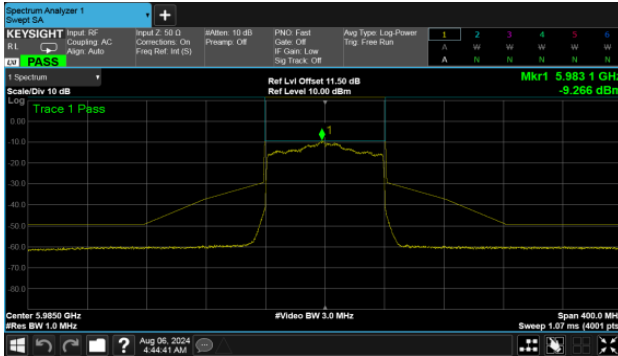

Modulation Type: 802.11ax HE80 (30.6Mbps)
CH07

Modulation Type: 802.11ax HE160 (61.3Mbps)
CH15

CH39

CH47

CH87

CH79

U-NII-6

MIMO
ANT B