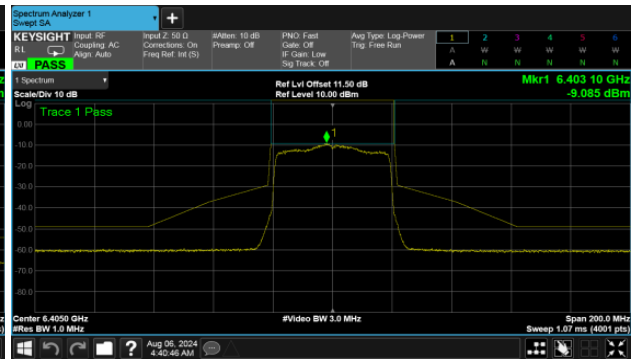

U-NII-5

MIMO

ANT B

Modulation Type: 802.11ax HE20 (7.3Mbps)

CH01

Modulation Type: 802.11ax HE40 (14.6Mbps)

CH03

CH45

CH43

CH93

CH91