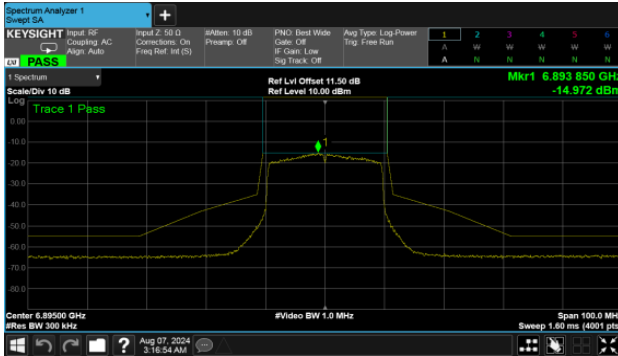

CH151

CH167

Straddle Channel

MIMO

ANT B

Modulation Type: 802.11ax HE20 (7.3Mbps)
CH185

Modulation Type: 802.11ax HE160 (61.3Mbps)
CH175

Modulation Type: 802.11ax HE40 (14.6Mbps)
CH187

Modulation Type: 802.11ax HE80 (30.6Mbps)
CH183

U-NII-8

MIMO

ANT B

Modulation Type: 802.11ax HE20 (7.3Mbps)

CH189

Modulation Type: 802.11ax HE20 (7.3Mbps)

CH233