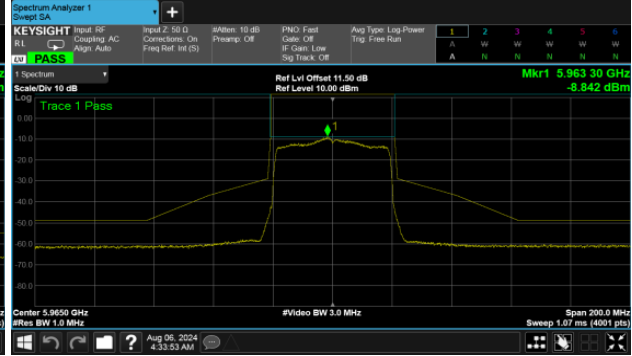

U-NII-5

MIMO

ANT B

Modulation Type: 802.11ax HE20 (7.3Mbps)

CH01

Modulation Type: 802.11ax HE40 (14.6Mbps)

CH03