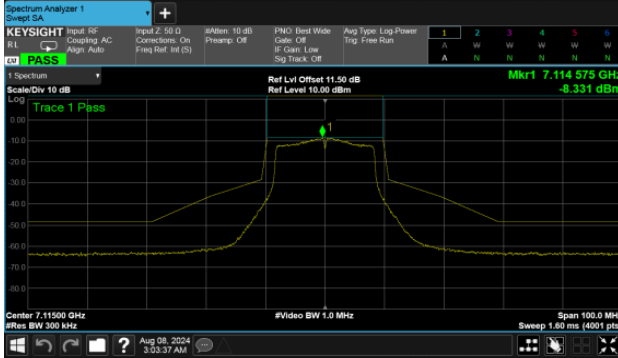

U-NII-8

SISO

ANT B

Modulation Type: 802.11a (6Mbps)

CH233

Straddle Channel

ANT B

Modulation Type: 802.11a (6Mbps)

CH185