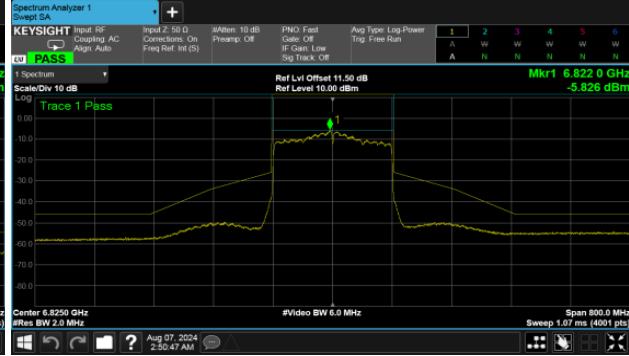

CH151

CH167

Straddle Channel

MIMO

ANT B

Modulation Type: 802.11ax HE20 (7.3Mbps)
CH185

Modulation Type: 802.11ax HE160 (61.3Mbps)
CH175

Modulation Type: 802.11ax HE40 (14.6Mbps)
CH187

Modulation Type: 802.11ax HE80 (30.6Mbps)
CH183

U-NII-8

MIMO

ANT B

Modulation Type: 802.11ax HE20 (7.3Mbps)

CH189

Modulation Type: 802.11ax HE20 (7.3Mbps)

CH233