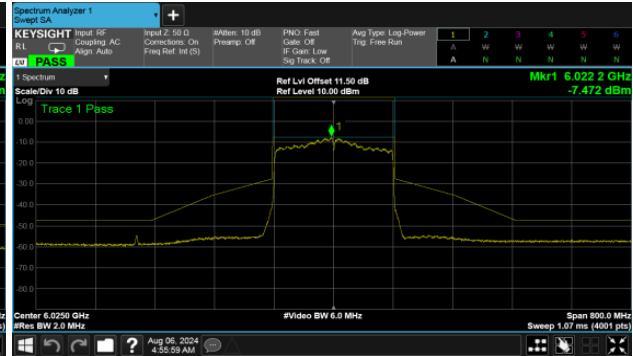

Modulation Type: 802.11ax HE80 (30.6Mbps)
CH07

Modulation Type: 802.11ax HE160 (61.3Mbps)
CH15

CH39

CH47

CH87

CH79

U-NII-6

MIMO
ANT B