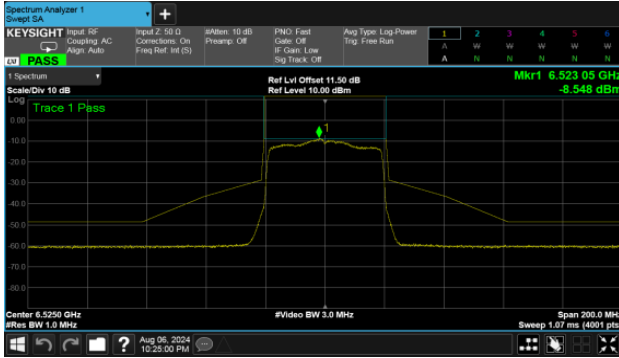

Modulation Type: 802.11ax HE80 (30.6Mbps)

CH103

Straddle Channel

MIMO

ANT B

Modulation Type: 802.11ax HE40 (14.6Mbps)

CH115

Modulation Type: 802.11ax HE80 (30.6Mbps)