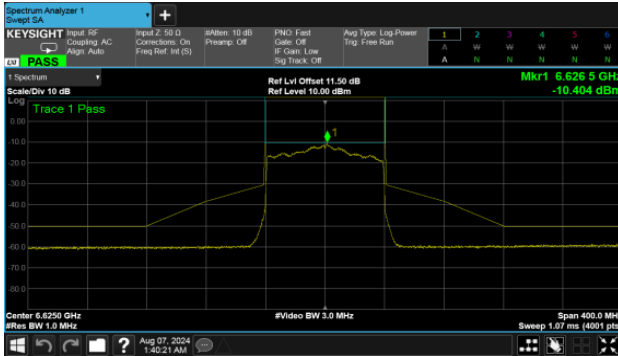

U-NII-7

MIMO

ANT A

Modulation Type: 802.11ax HE80 (30.6Mbps)
CH135

Modulation Type: 802.11ax HE160 (61.3Mbps)
CH143