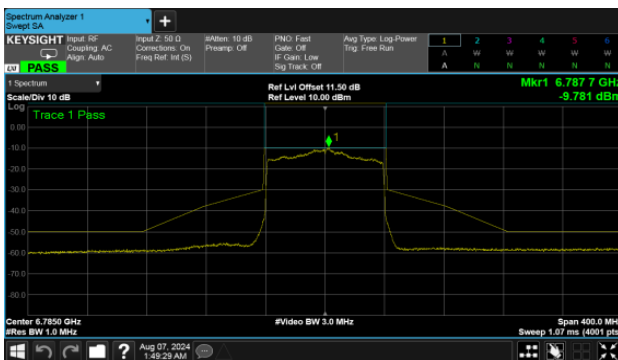

U-NII-7

MIMO

ANT A

Modulation Type: 802.11ax HE80 (30.6Mbps)
CH135

Modulation Type: 802.11ax HE160 (61.3Mbps)
CH143

CH151

CH167

Straddle Channel

MIMO
ANT A

Modulation Type: 802.11ax HE20 (7.3Mbps)
CH185

Modulation Type: 802.11ax HE160 (61.3Mbps)
CH175

Modulation Type: 802.11ax HE40 (14.6Mbps)
CH187

Modulation Type: 802.11ax HE80 (30.6Mbps)
CH183

U-NII-8