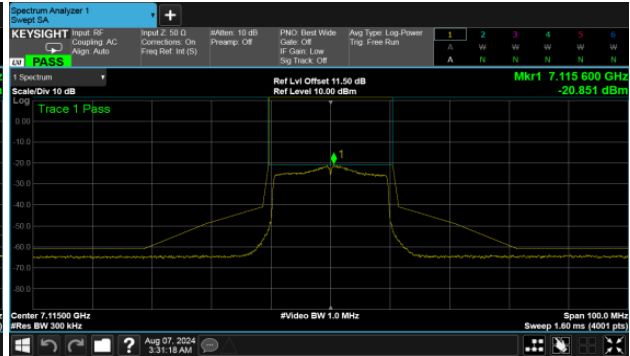

U-NII-8

MIMO
ANT A

Modulation Type: 802.11ax HE20 (7.3Mbps)
CH189

Modulation Type: 802.11ax HE20 (7.3Mbps)
CH233