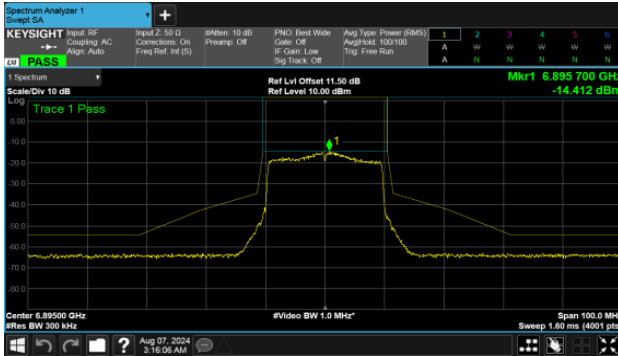

U-NII-8

MIMO
ANT A

Modulation Type: 802.11ax HE20 (7.3Mbps)
CH189

Modulation Type: 802.11ax HE20 (7.3Mbps)
CH233