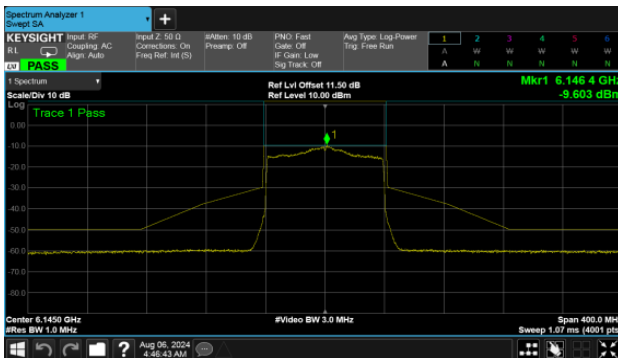

CH93

CH91

U-NII-5

MIMO

ANT A

Modulation Type: 802.11ax HE80 (30.6Mbps)
CH07

Modulation Type: 802.11ax HE160 (61.3Mbps)
CH15

CH39