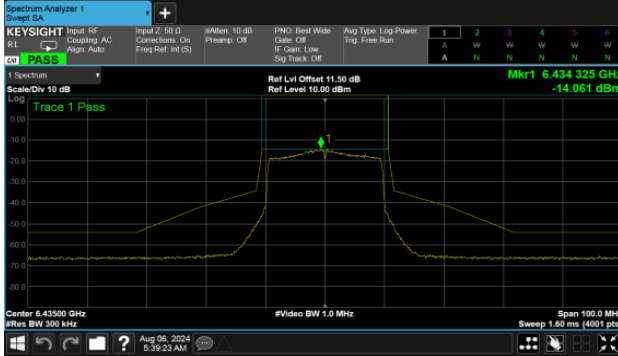

U-NII-6

MIMO
ANT B

Modulation Type: 802.11ax HE20 (7.3Mbps)
CH97

Modulation Type: 802.11ax HE40 (14.6Mbps)
CH99