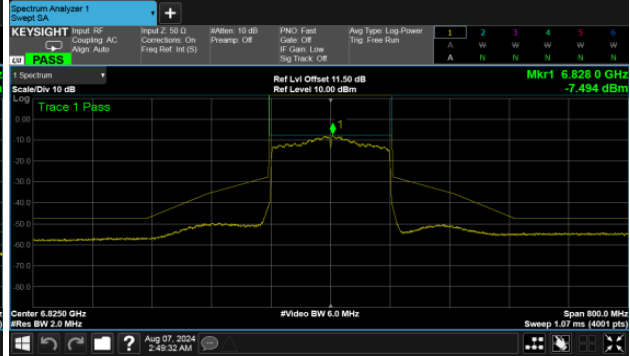

U-NII-7

MIMO

ANT A

Modulation Type: 802.11ax HE80 (30.6Mbps)
CH135

Modulation Type: 802.11ax HE160 (61.3Mbps)
CH143

CH151

CH167

Straddle Channel

MIMO
ANT A

Modulation Type: 802.11ax HE20 (7.3Mbps)
CH185

Modulation Type: 802.11ax HE160 (61.3Mbps)
CH175

Modulation Type: 802.11ax HE40 (14.6Mbps)
CH187

Modulation Type: 802.11ax HE80 (30.6Mbps)
CH183

U-NII-8