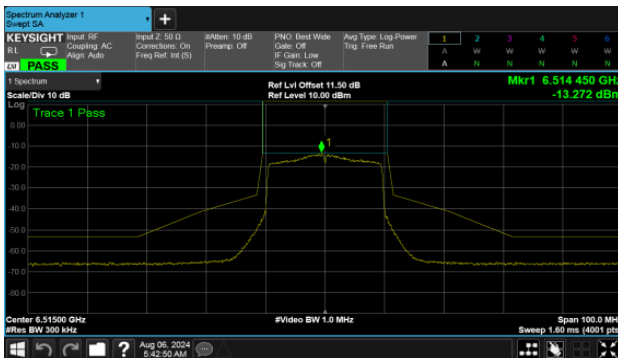

Modulation Type: 802.11ax HE20 (7.3Mbps)
CH97

Modulation Type: 802.11ax HE40 (14.6Mbps)
CH99

CH105

CH107

CH113

U-NII-6

MIMO

ANT B

Modulation Type: 802.11ax HE80 (30.6Mbps)

CH103

Straddle Channel

MIMO

ANT B

Modulation Type: 802.11ax HE40 (14.6Mbps)

CH115

Modulation Type: 802.11ax HE80 (30.6Mbps)