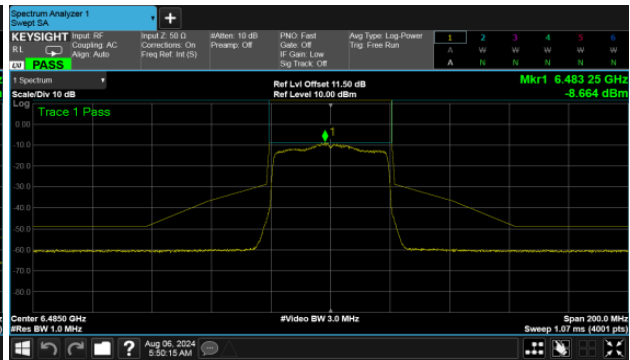

Modulation Type: 802.11ax HE20 (7.3Mbps)
CH97

Modulation Type: 802.11ax HE40 (14.6Mbps)
CH99

CH105

CH107

CH113

U-NII-6

MIMO

ANT B

Modulation Type: 802.11ax HE80 (30.6Mbps)

CH103

Straddle Channel

MIMO

ANT B

Modulation Type: 802.11ax HE40 (14.6Mbps)

CH115

Modulation Type: 802.11ax HE80 (30.6Mbps)