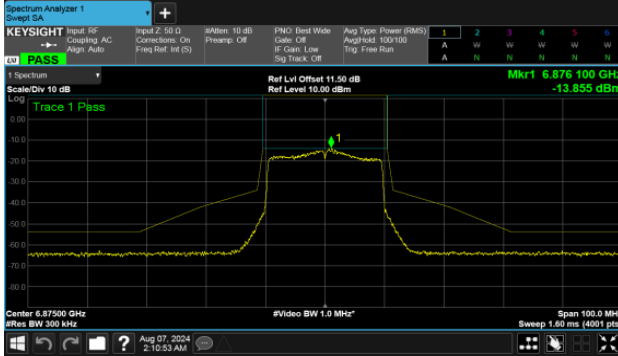

U-NII-7

MIMO

ANT A

Modulation Type: 802.11ax HE80 (30.6Mbps)
CH135

Modulation Type: 802.11ax HE160 (61.3Mbps)
CH143

CH151

CH167

Straddle Channel

MIMO
ANT A

Modulation Type: 802.11ax HE20 (7.3Mbps)
CH185

Modulation Type: 802.11ax HE160 (61.3Mbps)
CH175

Modulation Type: 802.11ax HE40 (14.6Mbps)
CH187

Modulation Type: 802.11ax HE80 (30.6Mbps)
CH183

U-NII-8