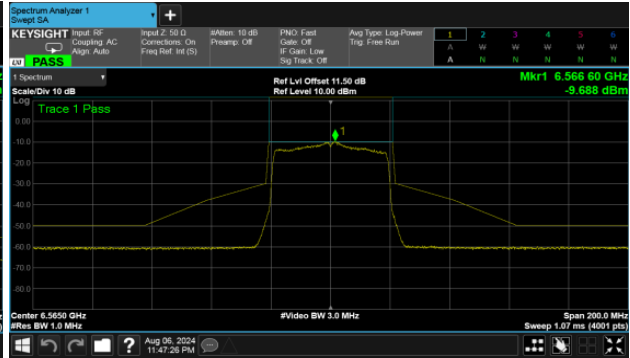

U-NII-7

MIMO
ANT A

Modulation Type: 802.11ax HE20 (7.3Mbps)
CH117

Modulation Type: 802.11ax HE40 (14.6Mbps)
CH123