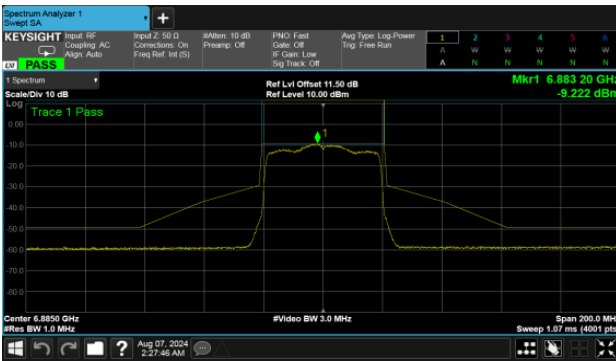

CH151

CH167

Straddle Channel

MIMO

ANT B

Modulation Type: 802.11ax HE20 (7.3Mbps)
CH185

Modulation Type: 802.11ax HE160 (61.3Mbps)
CH175

Modulation Type: 802.11ax HE40 (14.6Mbps)
CH187

Modulation Type: 802.11ax HE80 (30.6Mbps)
CH183

U-NII-8

MIMO

ANT B

Modulation Type: 802.11ax HE20 (7.3Mbps)

CH189

Modulation Type: 802.11ax HE20 (7.3Mbps)

CH233