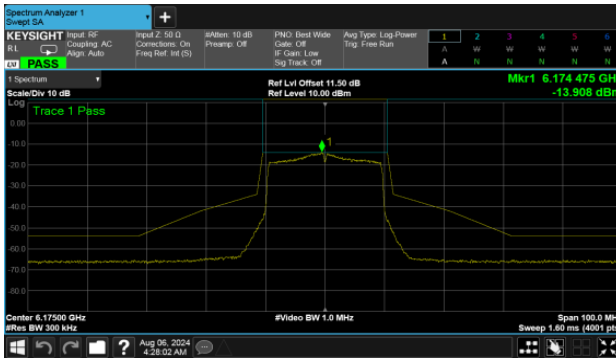

U-NII-5

MIMO

ANT B

Modulation Type: 802.11ax HE20 (7.3Mbps)

CH01

Modulation Type: 802.11ax HE40 (14.6Mbps)

CH03

CH45

CH43

CH93

CH91