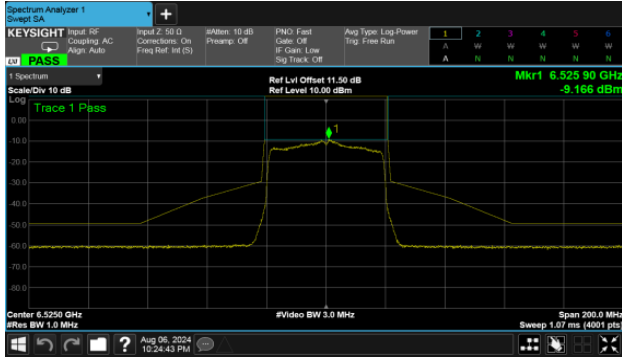

CH107

CH113

U-NII-6

MIMO

ANT A

Modulation Type: 802.11ax HE80 (30.6Mbps)

CH103

Straddle Channel

MIMO

ANT A

Modulation Type: 802.11ax HE40 (14.6Mbps)

CH115

Modulation Type: 802.11ax HE80 (30.6Mbps)

CH119

Modulation Type: 802.11ax HE160 (61.3Mbps)

CH111