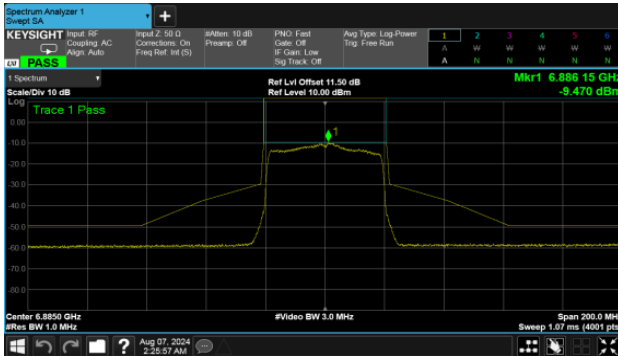

U-NII-7

MIMO

ANT A

Modulation Type: 802.11ax HE80 (30.6Mbps)
CH135

Modulation Type: 802.11ax HE160 (61.3Mbps)
CH143

CH151

CH167

Straddle Channel

MIMO
ANT A

Modulation Type: 802.11ax HE20 (7.3Mbps)
CH185

Modulation Type: 802.11ax HE160 (61.3Mbps)
CH175

Modulation Type: 802.11ax HE40 (14.6Mbps)
CH187

Modulation Type: 802.11ax HE80 (30.6Mbps)
CH183

U-NII-8