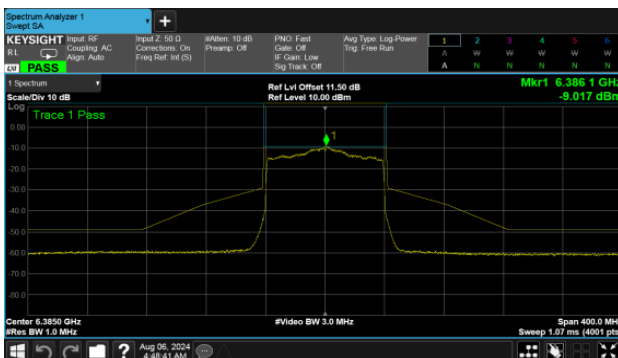

U-NII-5

MIMO

ANT A

Modulation Type: 802.11ax HE80 (30.6Mbps)
CH07

Modulation Type: 802.11ax HE160 (61.3Mbps)
CH15

CH39

CH47

CH87

CH79