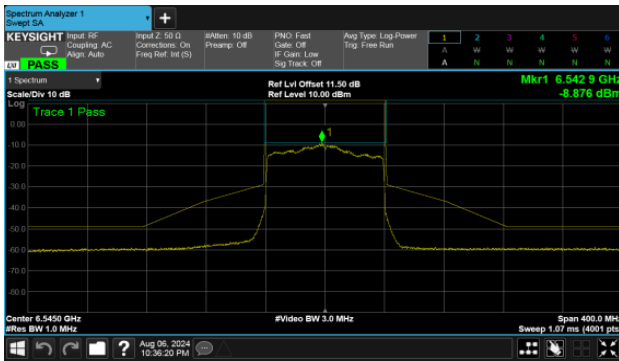

Modulation Type: 802.11ax HE80 (30.6Mbps)

CH119