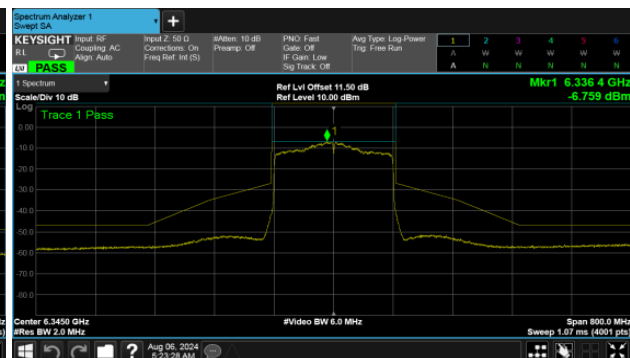

U-NII-5

MIMO

ANT A

Modulation Type: 802.11ax HE80 (30.6Mbps)
CH07

Modulation Type: 802.11ax HE160 (61.3Mbps)
CH15

CH39

CH47

CH87

CH79