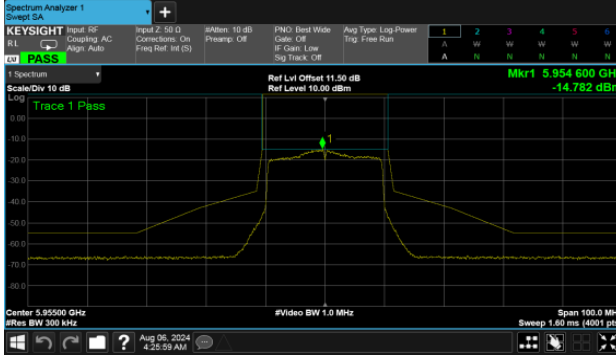

U-NII-5

MIMO

ANT B

Modulation Type: 802.11ax HE20 (7.3Mbps)

CH01

Modulation Type: 802.11ax HE40 (14.6Mbps)

CH03