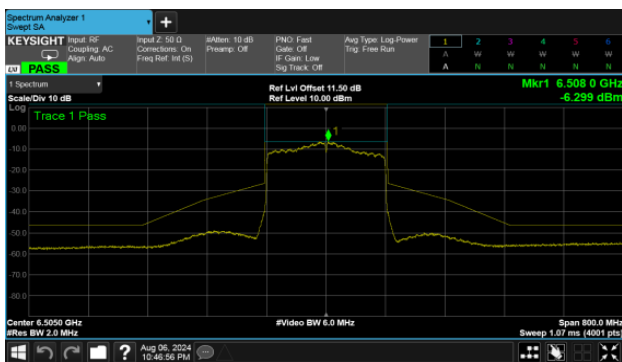

MIMO

ANT A

Modulation Type: 802.11ax HE40 (14.6Mbps)

CH115

Modulation Type: 802.11ax HE80 (30.6Mbps)

CH119

Modulation Type: 802.11ax HE160 (61.3Mbps)

CH111