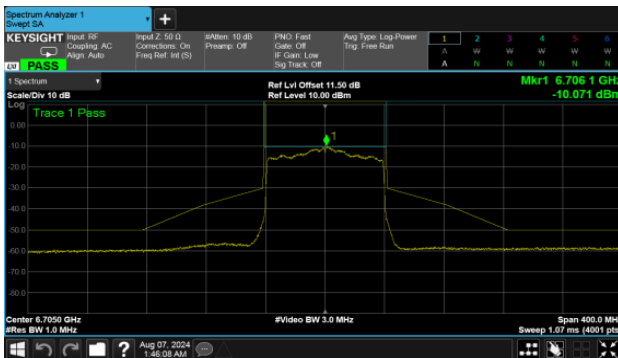

U-NII-7

MIMO

ANT A

Modulation Type: 802.11ax HE80 (30.6Mbps)
CH135

Modulation Type: 802.11ax HE160 (61.3Mbps)
CH143

CH151

CH167

Straddle Channel

MIMO
ANT A

Modulation Type: 802.11ax HE20 (7.3Mbps)
CH185

Modulation Type: 802.11ax HE160 (61.3Mbps)
CH175

Modulation Type: 802.11ax HE40 (14.6Mbps)
CH187

Modulation Type: 802.11ax HE80 (30.6Mbps)
CH183

U-NII-8