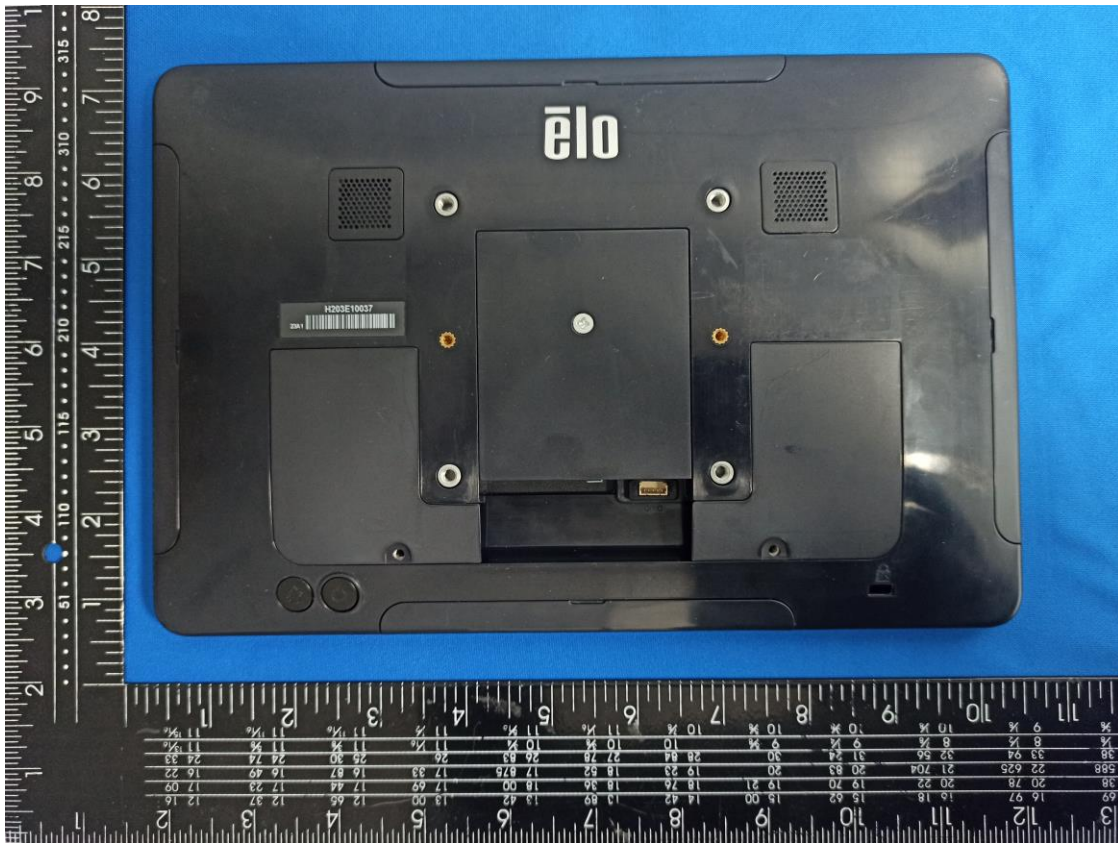

### Photographs of EUT

Adapter Brand: DELTA, Model: ADP-65JH HB