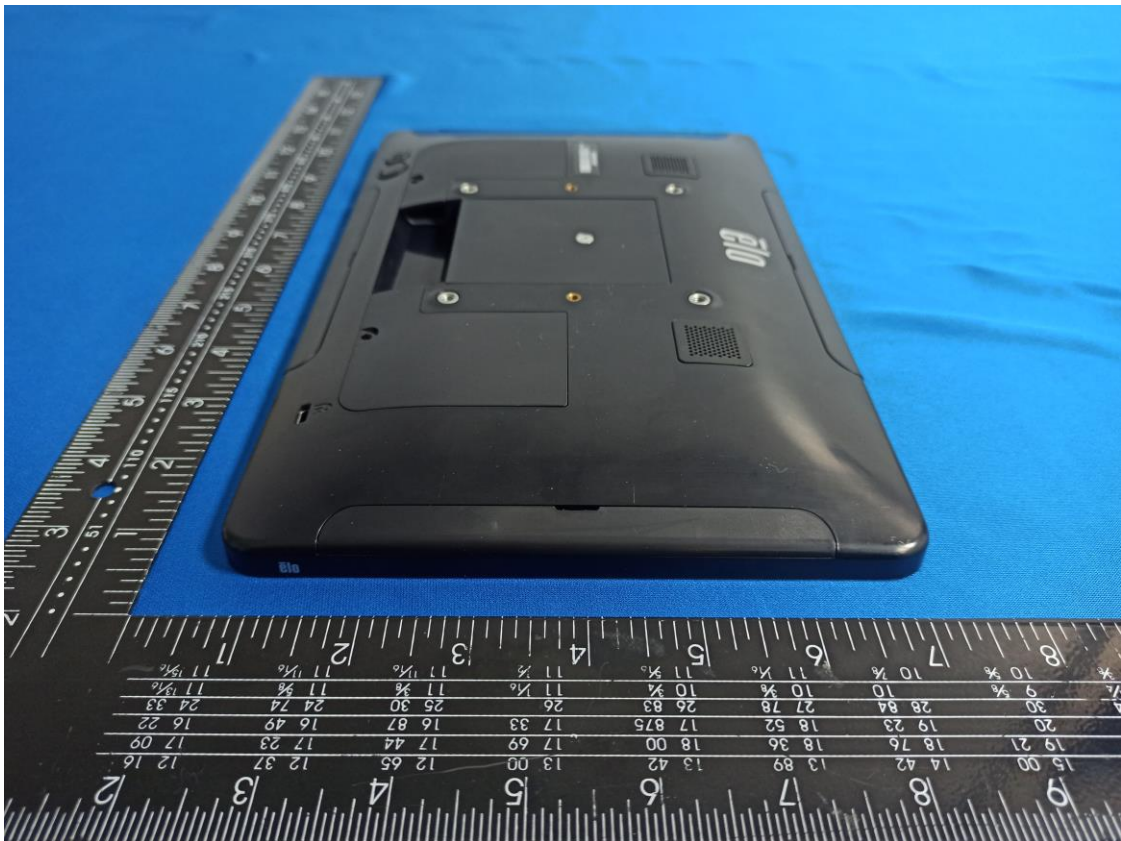

### Photographs of EUT

Adapter Brand: DELTA, Model: ADP-65JH HB