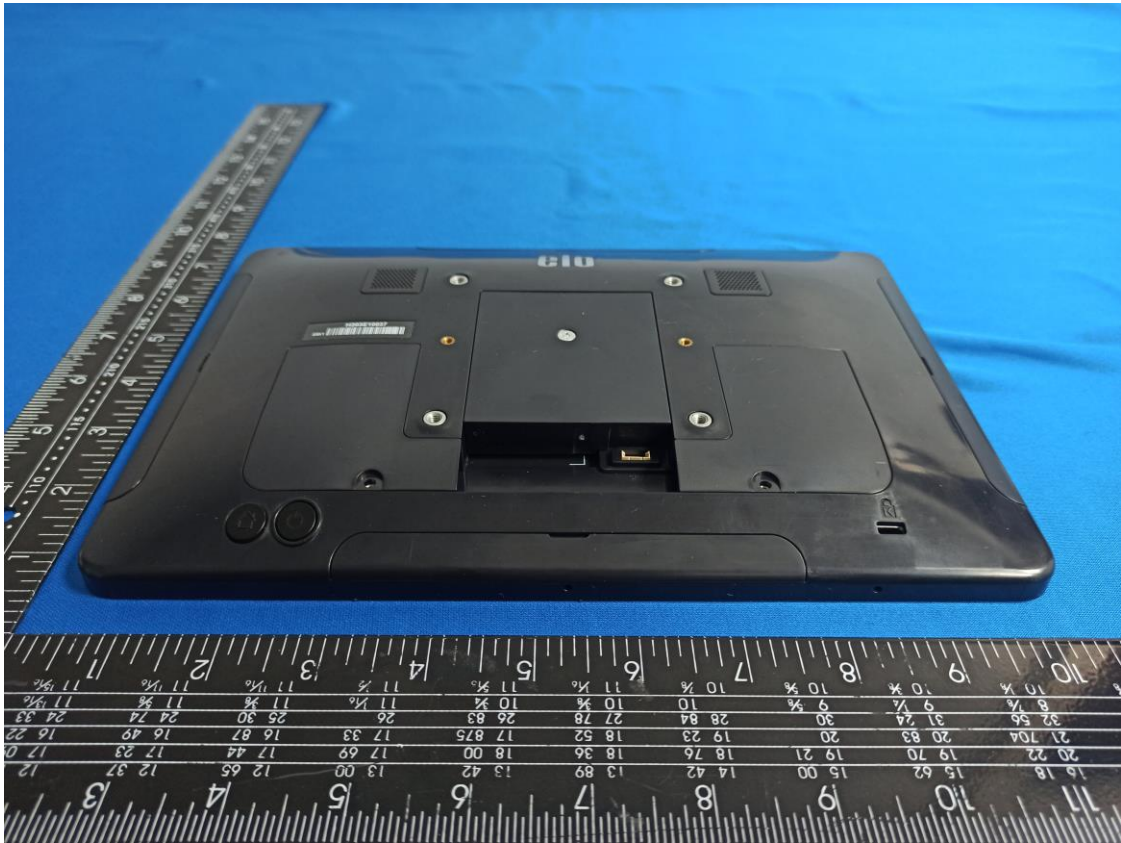

### Photographs of EUT

Adapter Brand: DELTA, Model: ADP-65JH HB