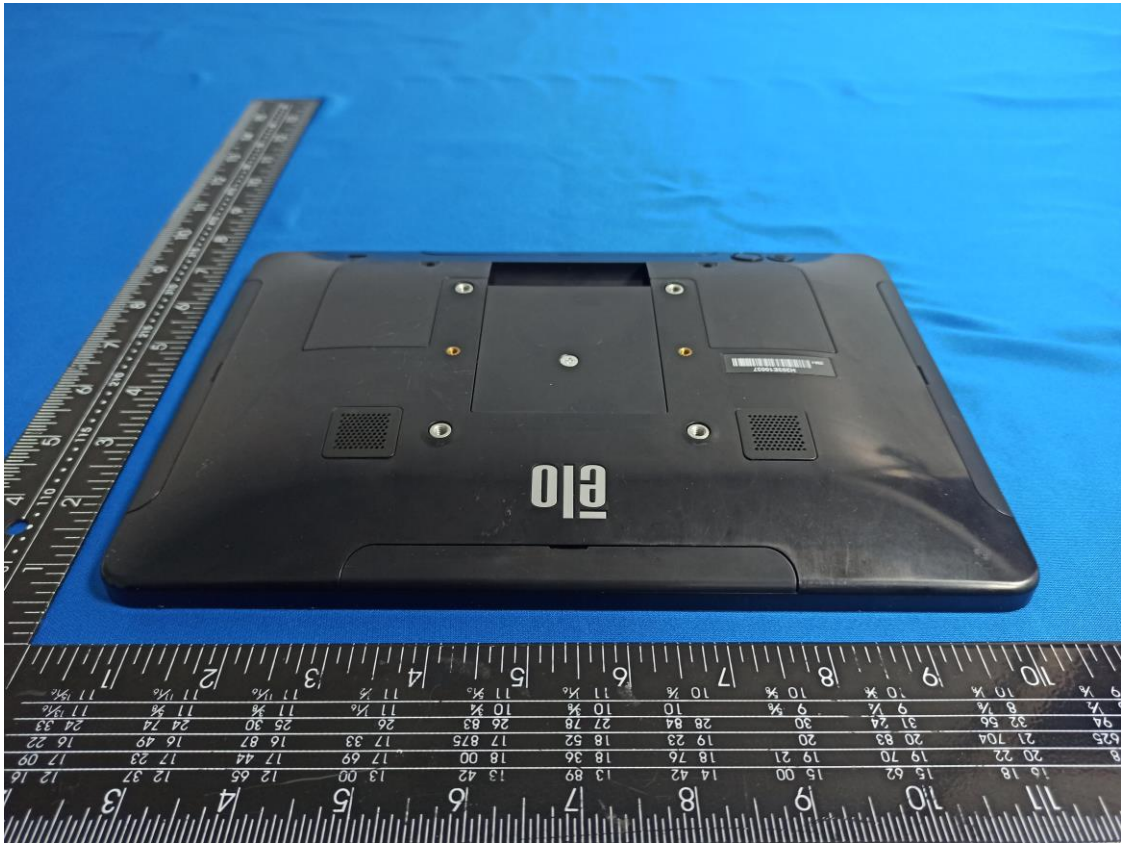

### Photographs of EUT

Adapter Brand: DELTA, Model: ADP-65JH HB