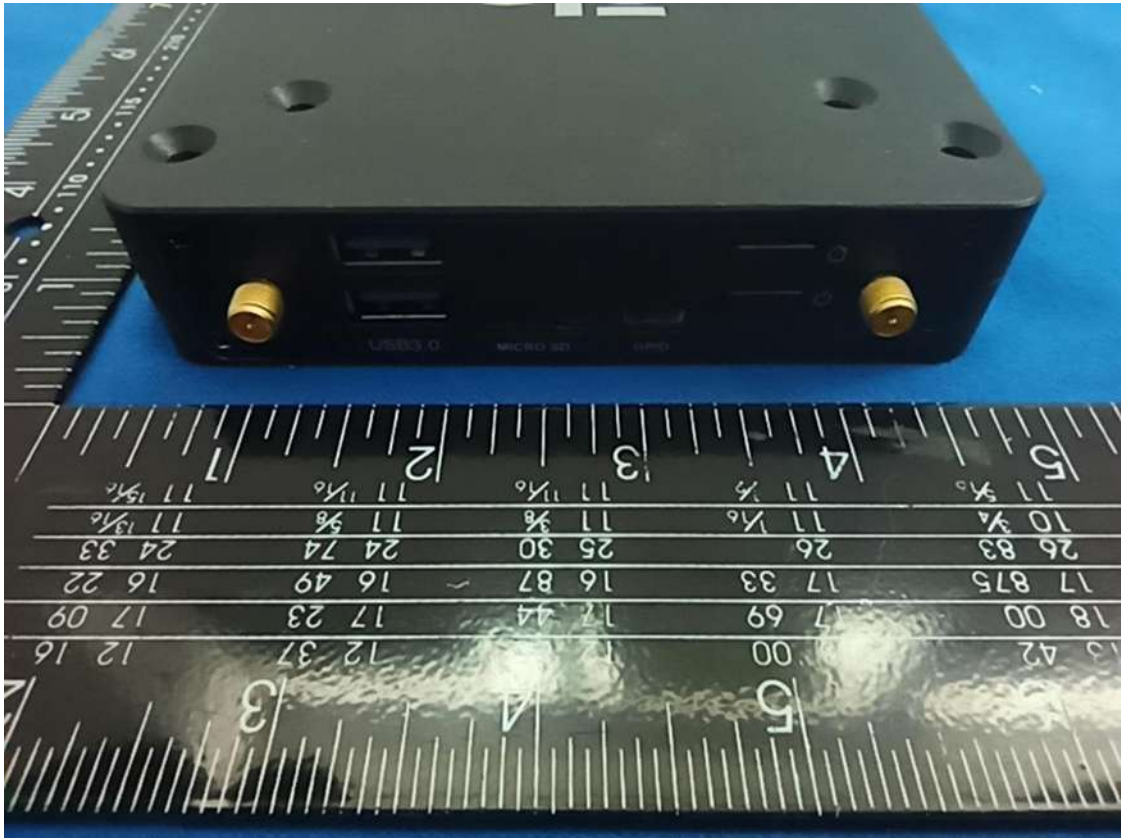

Photographs of EUT

Antenna B position
(WLAN)

Antenna A position
(BT/BLE/ WLAN)

Adapter Brand: DELTA Model: ADP-65JH HB