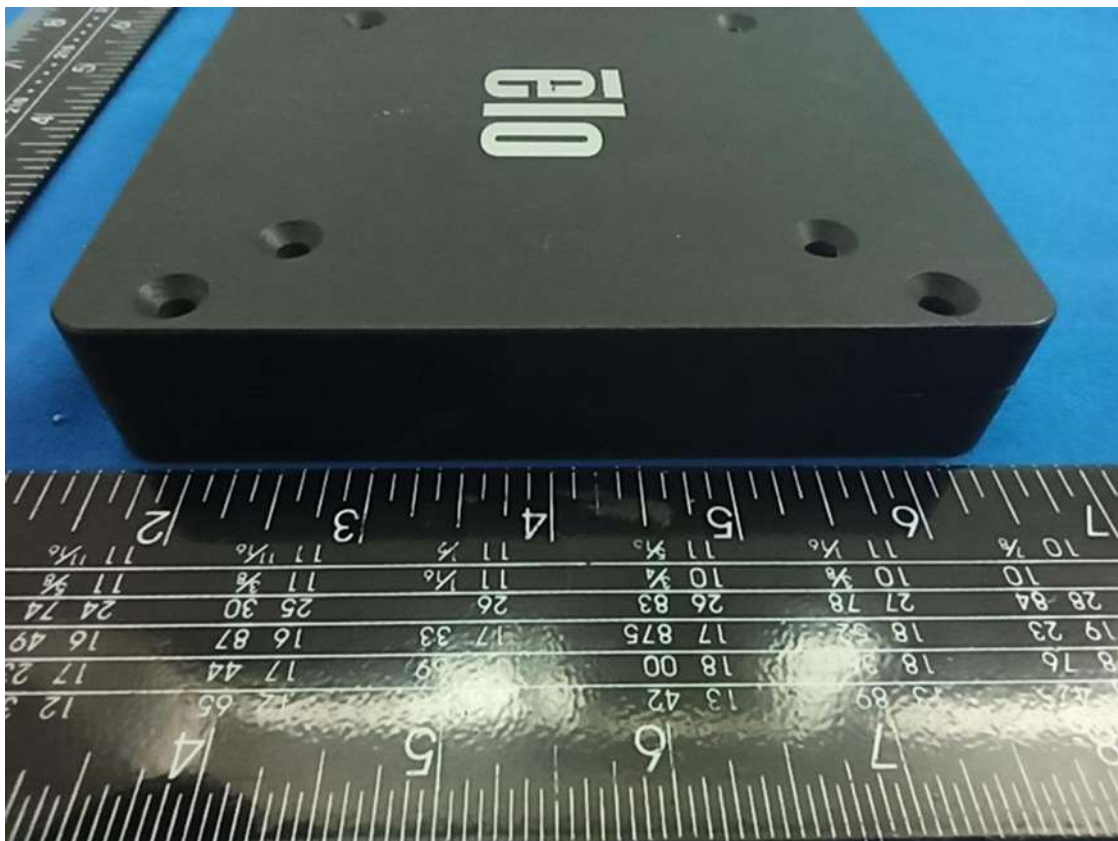

Photographs of EUT

Antenna B position
(WLAN)

Antenna A position
(BT/BLE/ WLAN)

Adapter Brand: DELTA Model: ADP-65JH HB