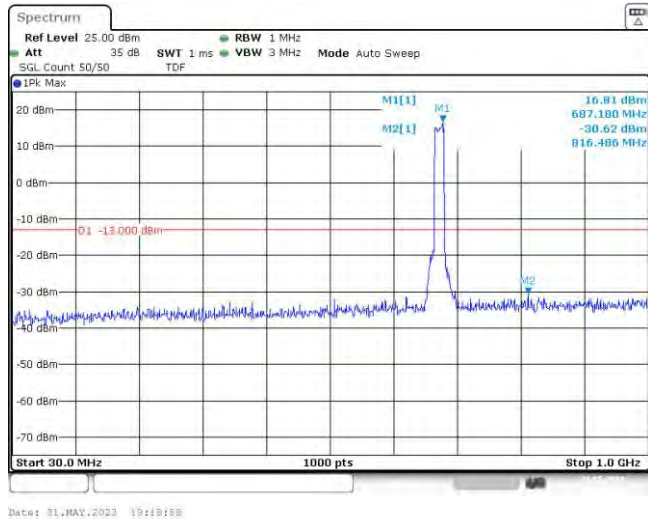

Band71-15MHz-16QAM-133297-75RB#0-Range1:30~1000MHz