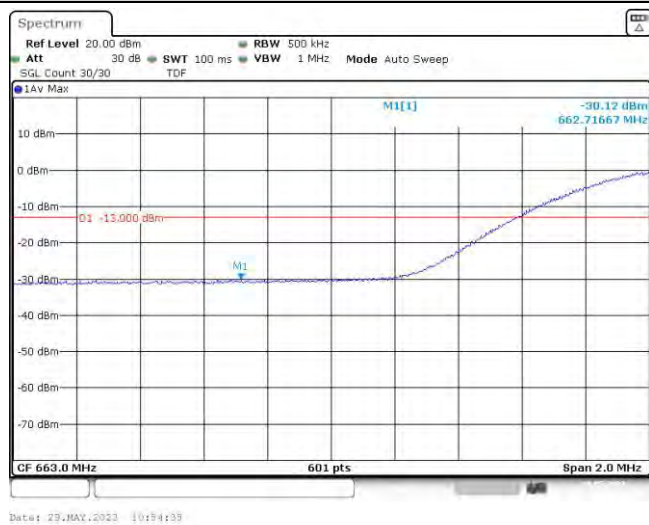

Band71-15MHz-16QAM-133397-75RB#0

Band71-20MHz-QPSK-133222-100RB#0

Band71-20MHz-QPSK-133372-100RB#0

Band71-20MHz-16QAM-133222-100RB#0

Band71-20MHz-16QAM-133372-100RB#0

Date: 23.MAY.2023 10:53:09

Appendix E: Conducted Spurious Emission