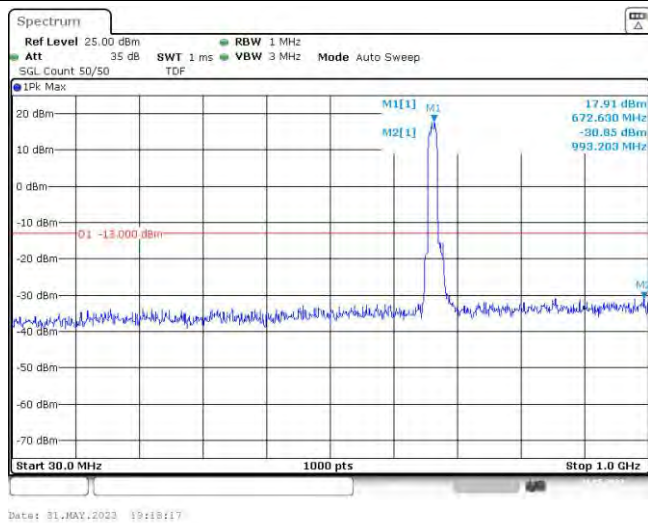

Band71-15MHz-16QAM-133197-75RB#0-Range1:30~1000MHz