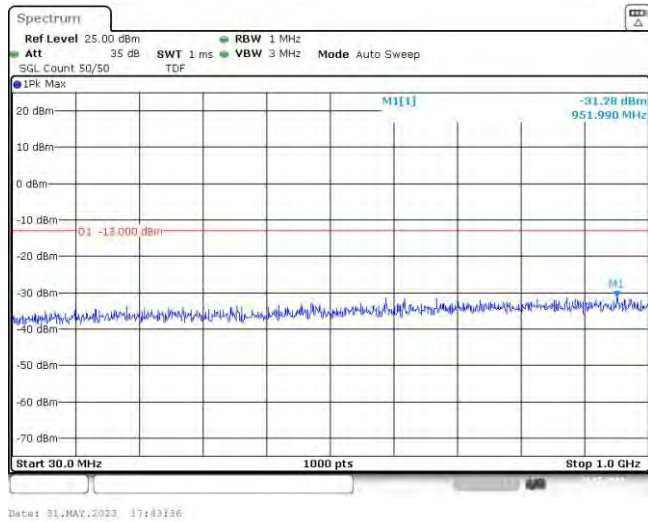

Band66-3MHz-16QAM-132322-1RB#0-Range1:30~1000MHz