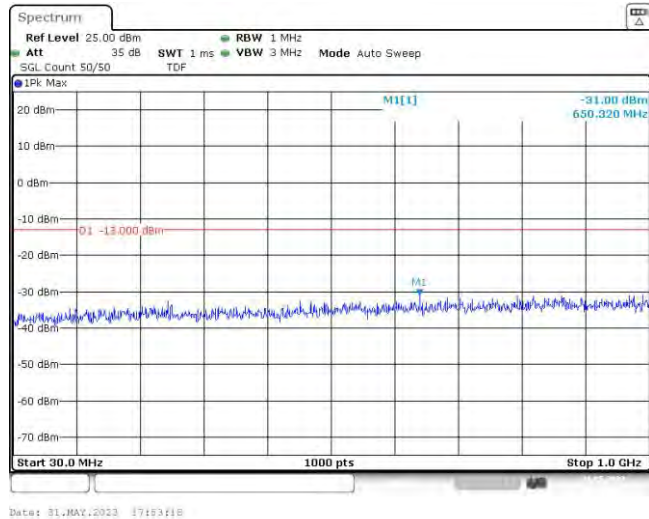

Band66-15MHz-16QAM-132322-75RB#0-Range1:30~1000MHz