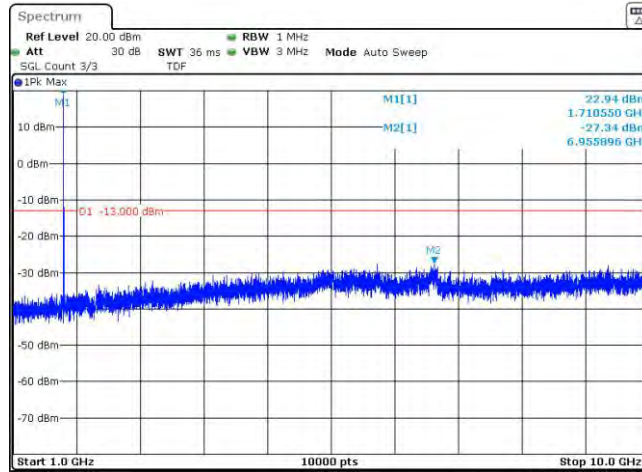

Band66-1.4MHz-QPSK-131979-1RB#0-Range2:1000~10000MHz

Date: 31.MAY.2023 17:37:28