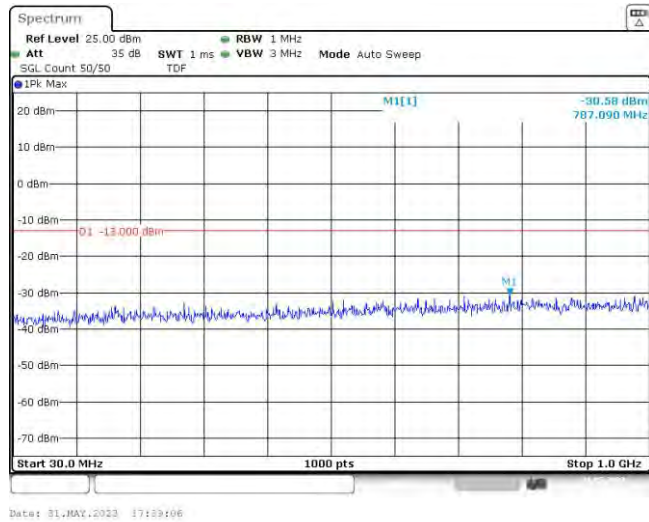

Band66-1.4MHz-16QAM-132322-1RB#0-Range1:30~1000MHz