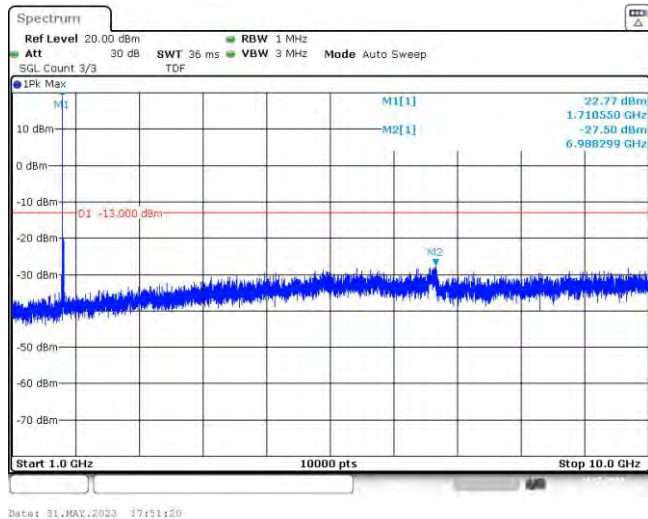

Band66-15MHz-16QAM-132047-1RB#0-Range2:1000~10000MHz