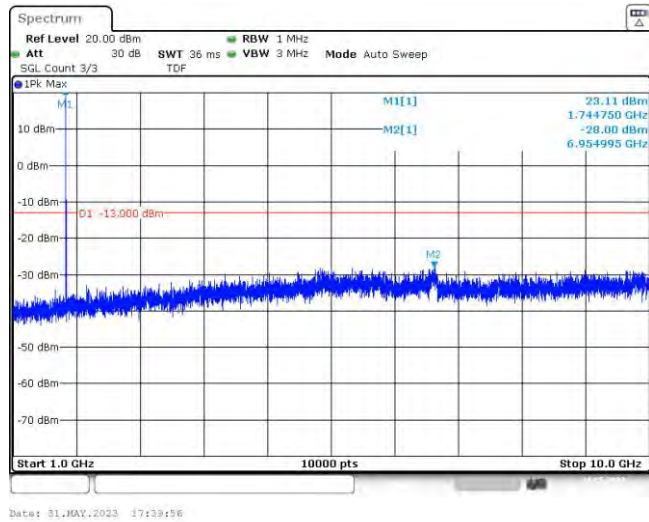

Band66-1.4MHz-16QAM-132322-6RB#0-Range2:1000~10000MHz