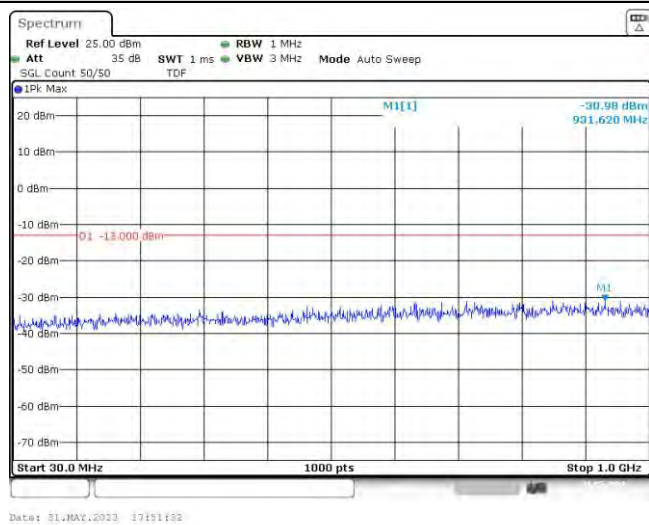

Band66-15MHz-QPSK-132047-75RB#0-Range1:30~1000MHz