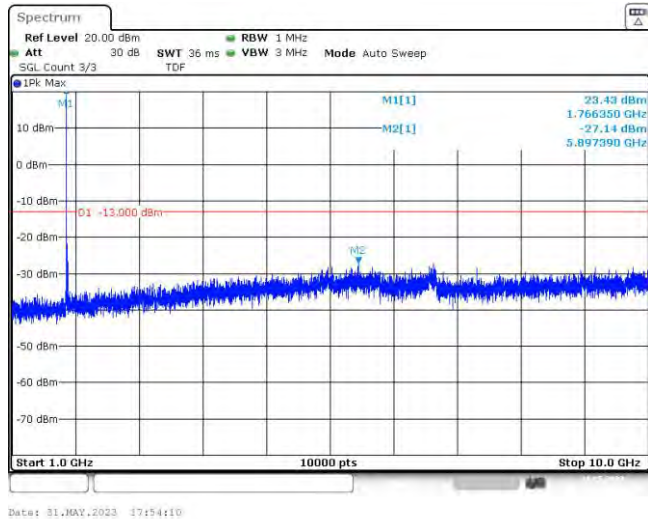

Band66-15MHz-16QAM-132597-1RB#0-Range2:1000~10000MHz