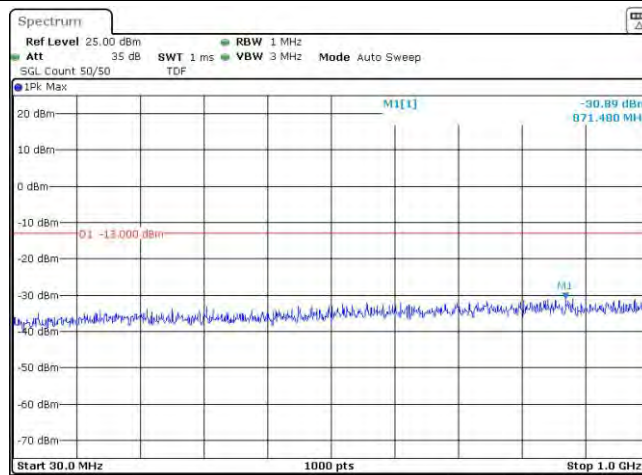

Test Graphs

Band66-1.4MHz-QPSK-131979-1RB#0-Range1:30~1000MHz

Date: 31.MAY.2023 17:37:19

Band66-1.4MHz-QPSK-131979-1RB#0-Range2:1000~10000MHz

Date: 31.MAY.2023 17:37:28

Band66-1.4MHz-QPSK-131979-6RB#0-Range1:30~1000MHz