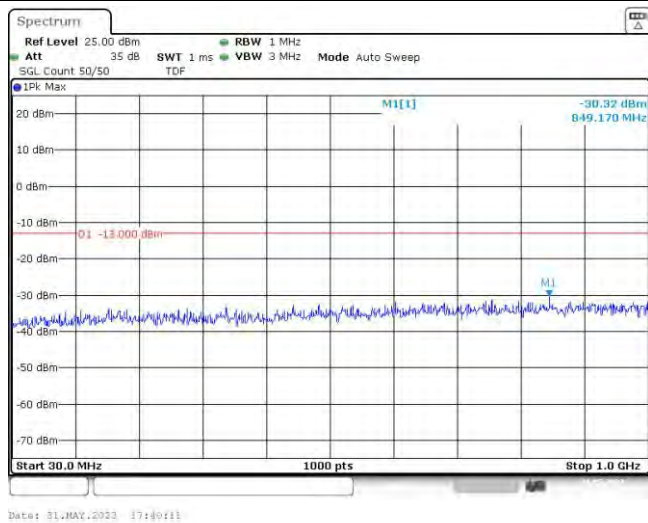

Band66-1.4MHz-QPSK-132665-1RB#0-Range1:30~1000MHz