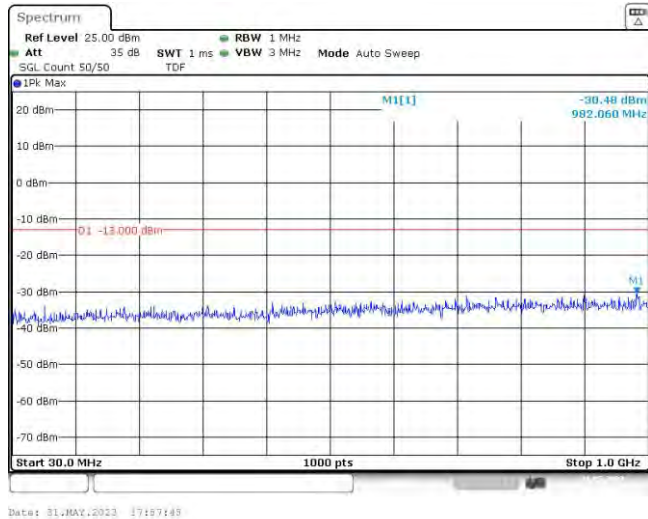

Band66-20MHz-16QAM-132322-100RB#0-Range1:30~1000MHz