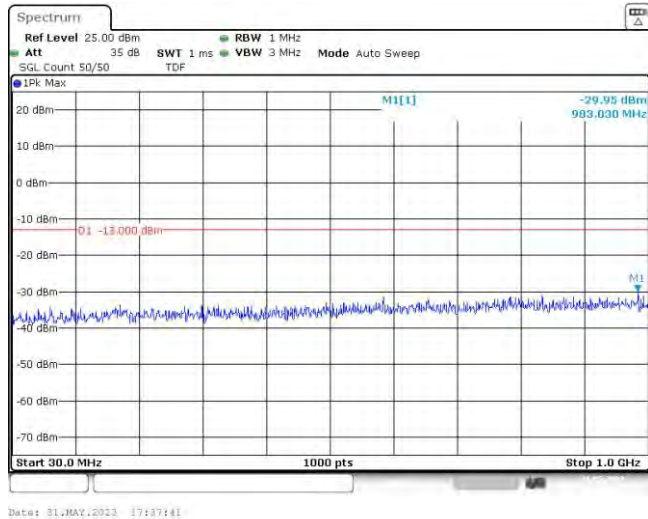

Band66-1.4MHz-16QAM-131979-1RB#0-Range1:30~1000MHz