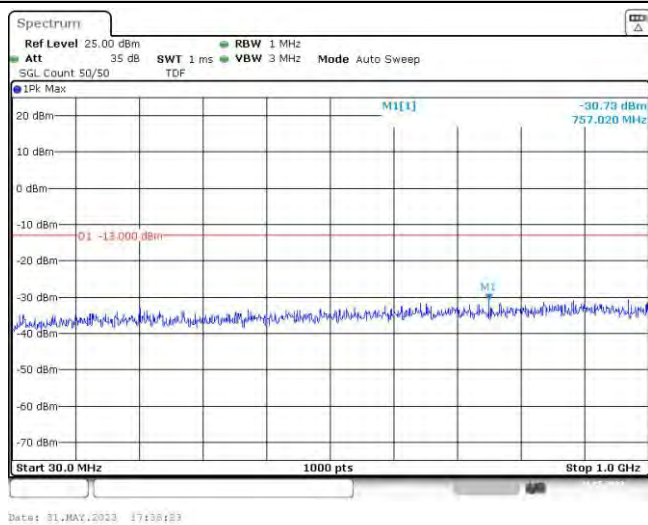

Band66-1.4MHz-QPSK-132665-6RB#0-Range2:1000~10000MHz

Band66-1.4MHz-16QAM-131979-1RB#0-Range1:30~1000MHz

Band66-1.4MHz-16QAM-131979-1RB#0-Range2:1000~10000MHz

Band66-1.4MHz-16QAM-131979-6RB#0-Range1:30~1000MHz