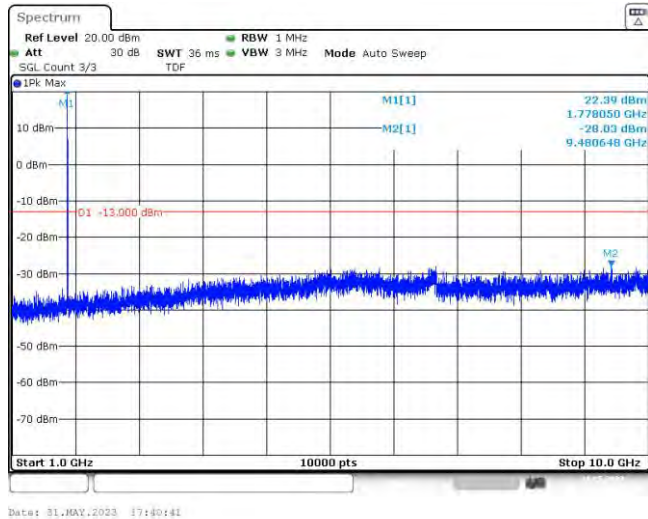

Band66-1.4MHz-16QAM-132665-1RB#0-Range2:1000~10000MHz