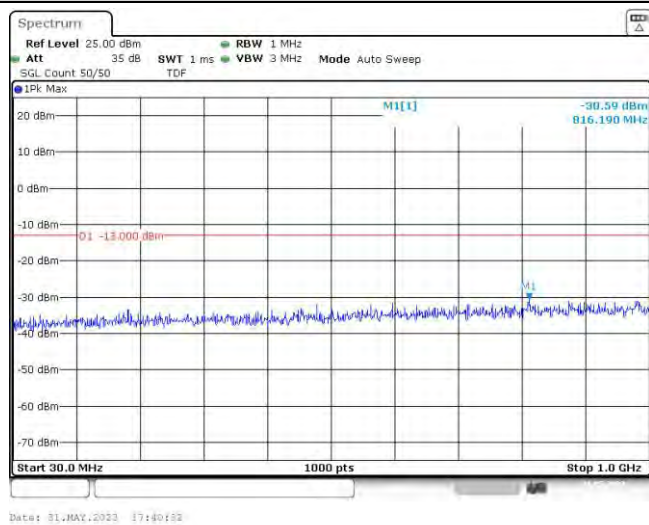

Band66-1.4MHz-16QAM-132665-1RB#0-Range1:30~1000MHz