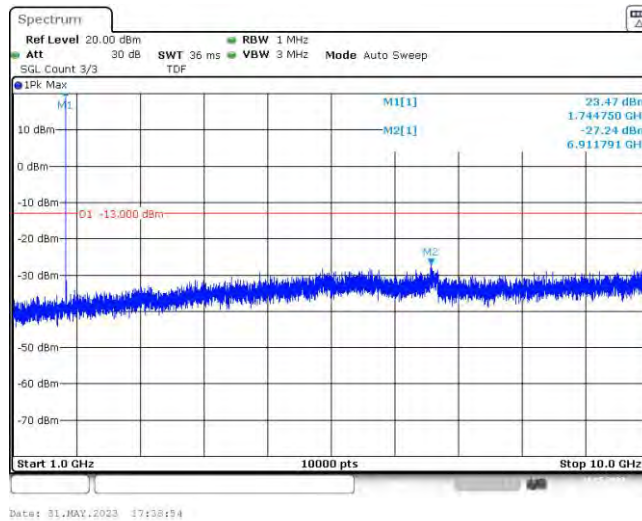

Date: 31.MAY.2023 17:58:02

Band66-1.4MHz-QPSK-131979-6RB#0-Range2:1000~10000MHz

Band66-1.4MHz-QPSK-132322-1RB#0-Range1:30~1000MHz

Band66-1.4MHz-QPSK-132322-1RB#0-Range2:1000~10000MHz

Band66-1.4MHz-QPSK-132322-6RB#0-Range1:30~1000MHz