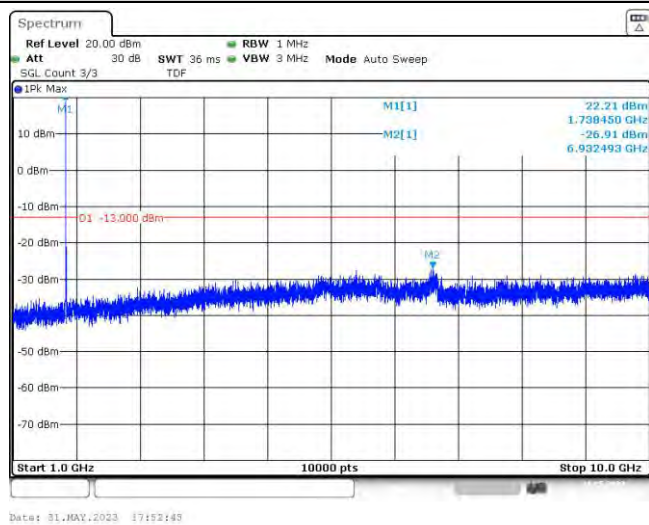

Band66-15MHz-16QAM-132322-1RB#0-Range2:1000~10000MHz