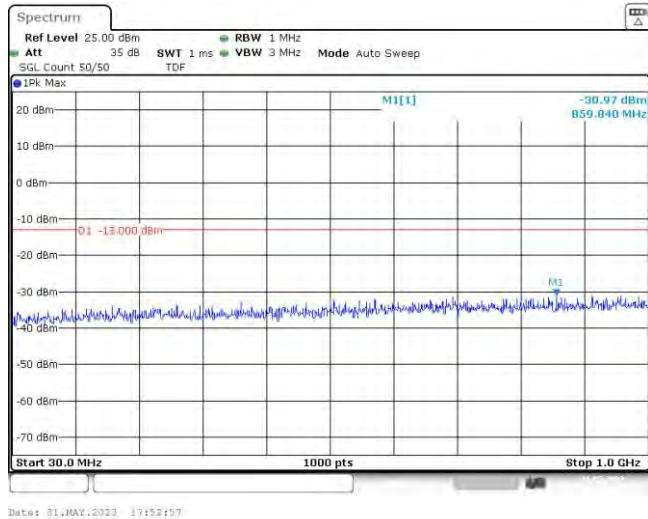

Band66-15MHz-QPSK-132322-75RB#0-Range1:30~1000MHz