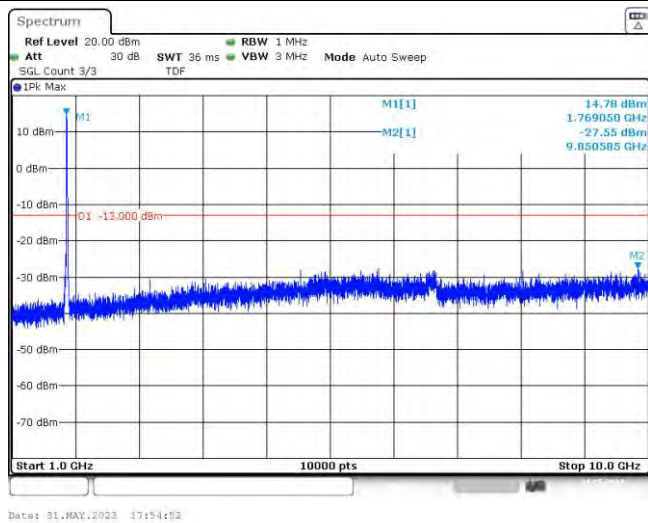

Band66-15MHz-16QAM-132597-75RB#0-Range2:1000~10000MHz