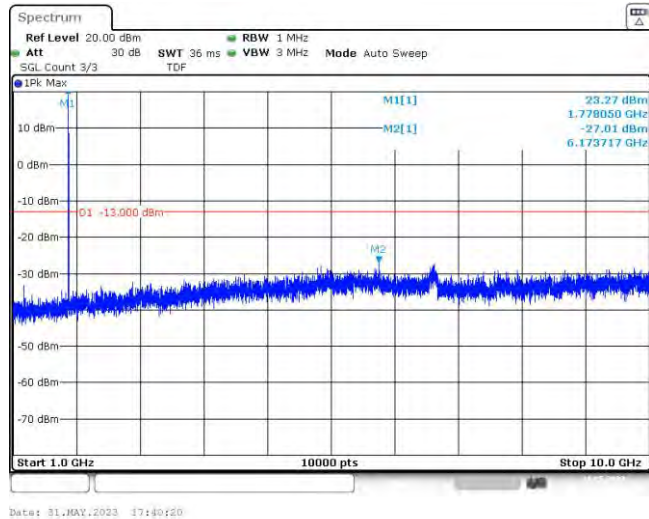

Band66-1.4MHz-QPSK-132665-1RB#0-Range2:1000~10000MHz