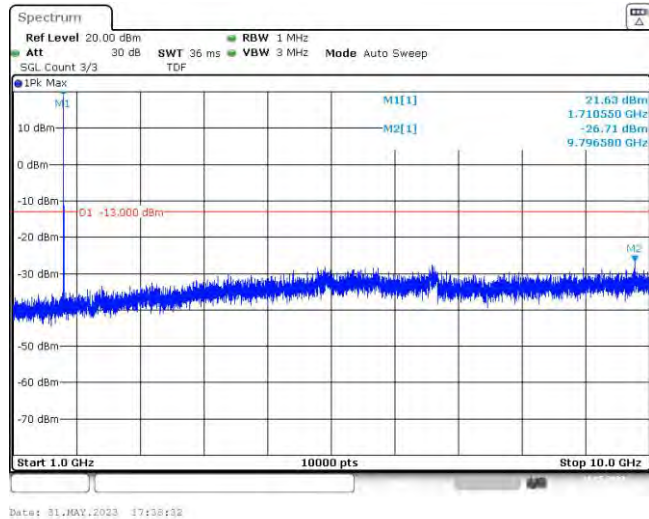

Band66-1.4MHz-16QAM-131979-6RB#0-Range2:1000~10000MHz