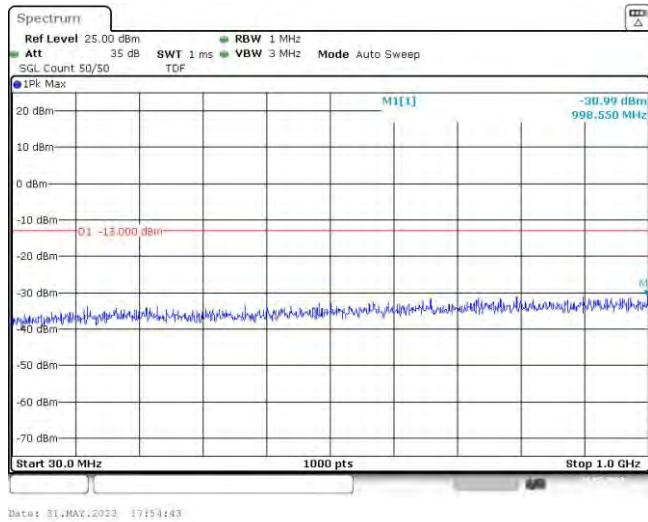

Band66-15MHz-16QAM-132597-75RB#0-Range1:30~1000MHz