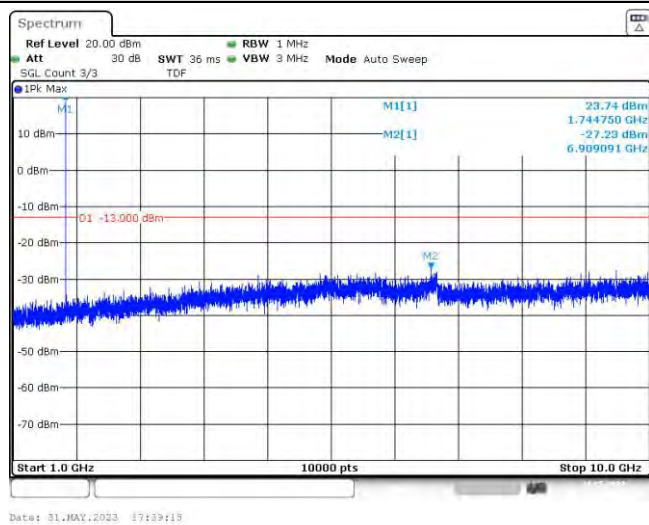

Band66-1.4MHz-16QAM-132322-1RB#0-Range2:1000~10000MHz