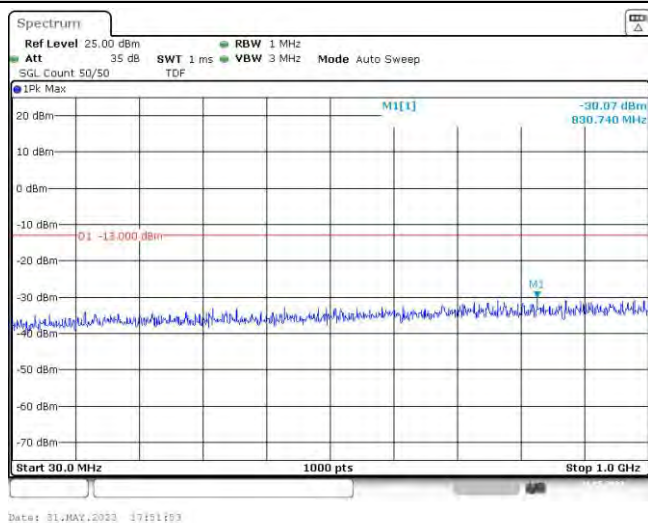

Band66-15MHz-16QAM-132047-75RB#0-Range1:30~1000MHz