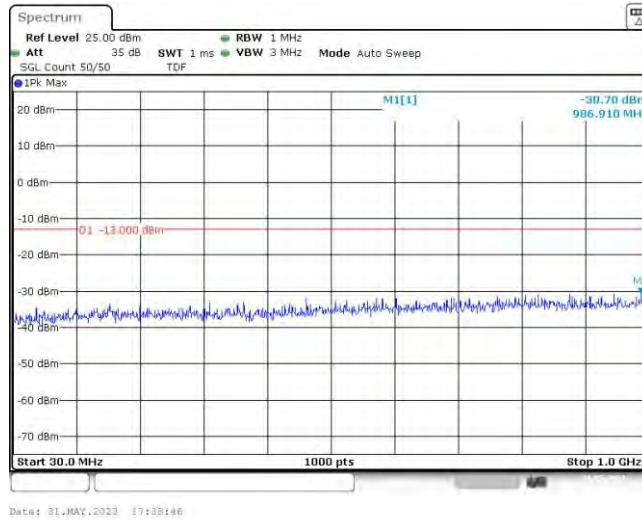

Band66-1.4MHz-QPSK-132322-1RB#0-Range1:30~1000MHz