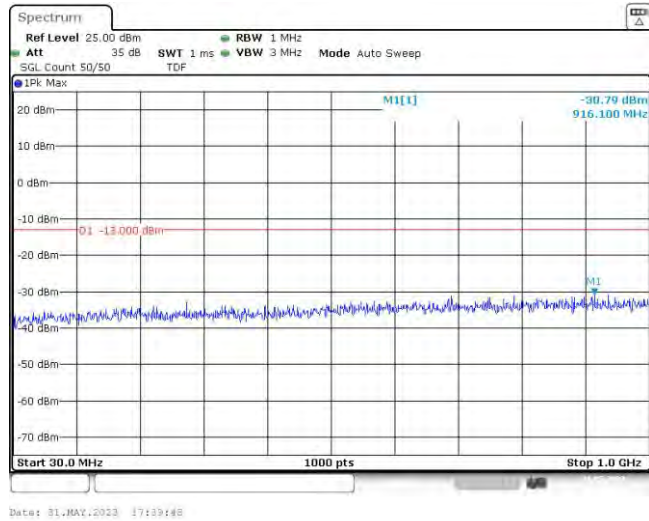

Band66-1.4MHz-16QAM-131979-6RB#0-Range2:1000~10000MHz

Band66-1.4MHz-16QAM-132322-1RB#0-Range1:30~1000MHz

Band66-1.4MHz-16QAM-132322-1RB#0-Range2:1000~10000MHz

Band66-1.4MHz-16QAM-132322-6RB#0-Range1:30~1000MHz