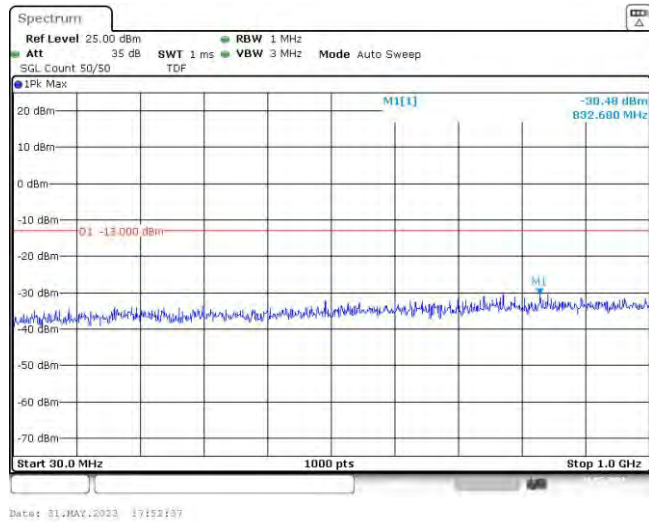

Band66-15MHz-16QAM-132047-1RB#0-Range2:1000~10000MHz

Band66-15MHz-16QAM-132047-75RB#0-Range1:30~1000MHz

Band66-15MHz-16QAM-132047-75RB#0-Range2:1000~10000MHz

Band66-15MHz-16QAM-132322-1RB#0-Range1:30~1000MHz