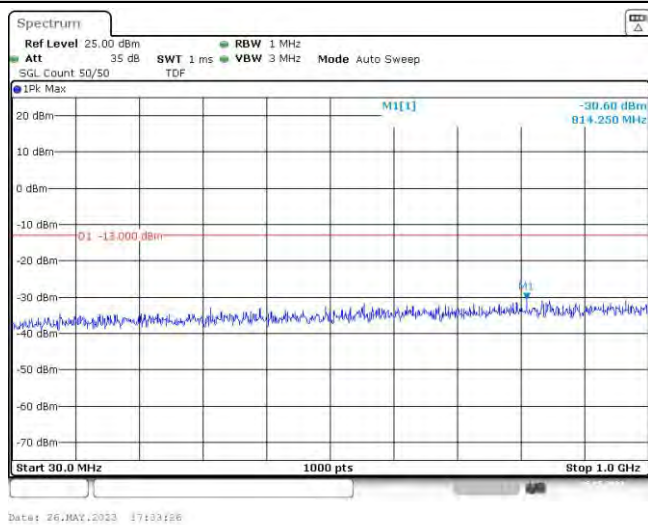

Band66-5MHz-16QAM-132322-1RB#0-Range1:30~1000MHz