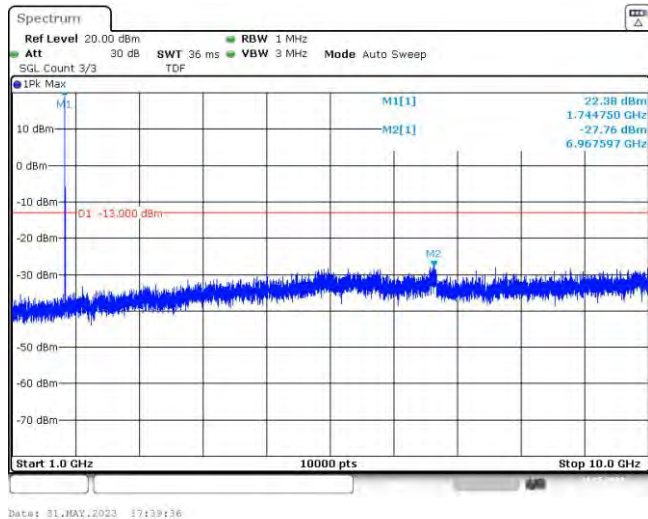

Band66-1.4MHz-QPSK-132322-6RB#0-Range2:1000~10000MHz