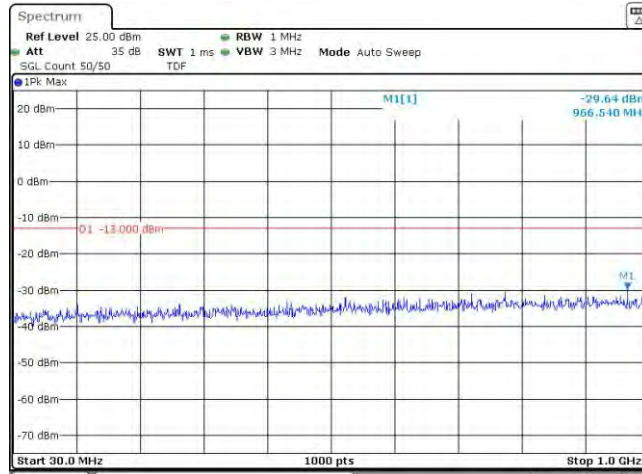

Test Graphs

Band66-1.4MHz-QPSK-131979-1RB#0-Range1:30~1000MHz

Date: 31.MAY.2023 17:37:19