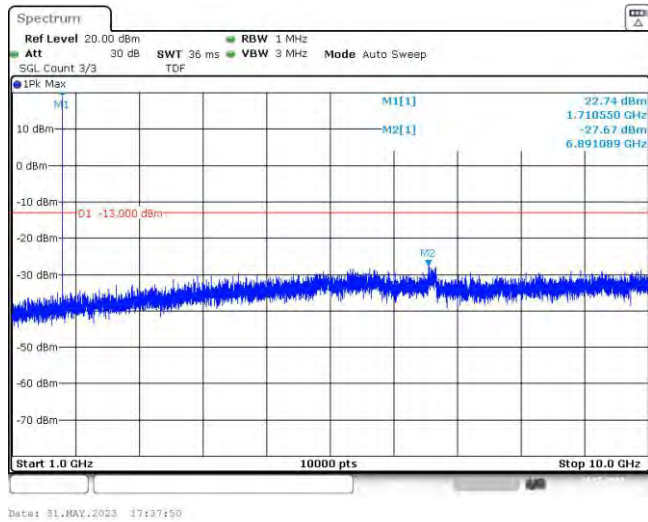

Band66-1.4MHz-16QAM-131979-1RB#0-Range2:1000~10000MHz