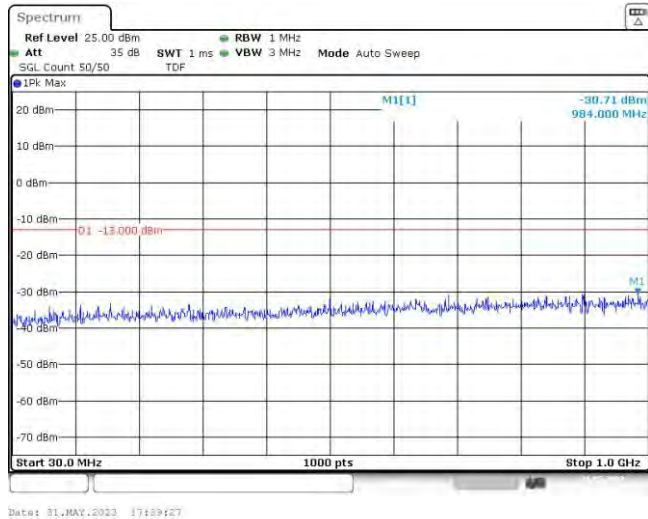

Date: 31.MAY.2023 17:58:02

Band66-1.4MHz-QPSK-131979-6RB#0-Range2:1000~10000MHz

Band66-1.4MHz-QPSK-132322-1RB#0-Range1:30~1000MHz

Band66-1.4MHz-QPSK-132322-1RB#0-Range2:1000~10000MHz

Band66-1.4MHz-QPSK-132322-6RB#0-Range1:30~1000MHz