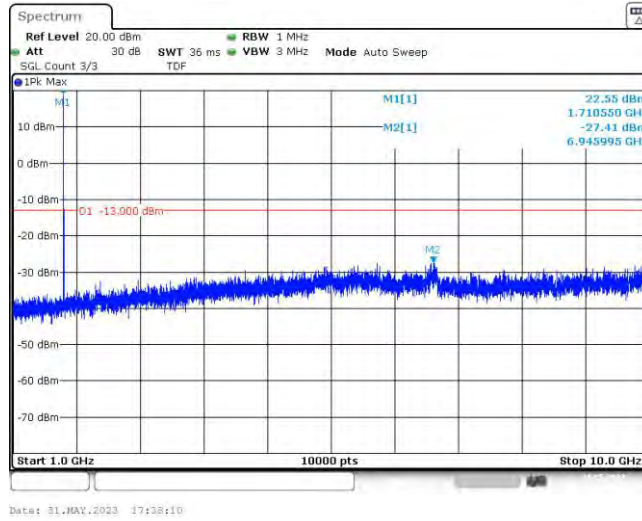

Band66-1.4MHz-QPSK-131979-6RB#0-Range2:1000~10000MHz