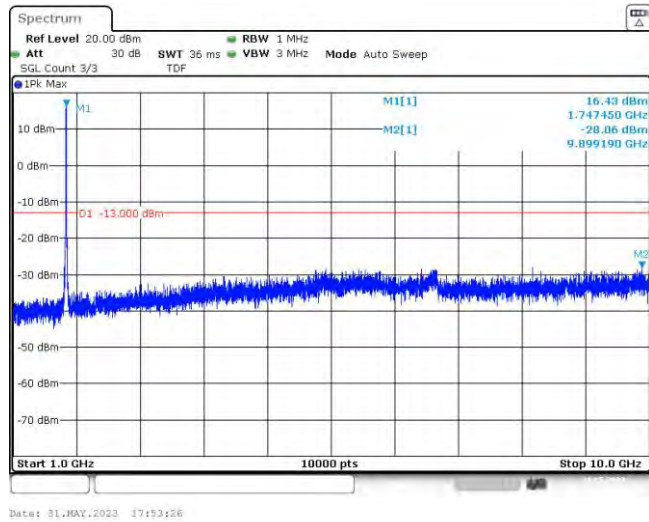

Band66-15MHz-16QAM-132322-75RB#0-Range2:1000~10000MHz