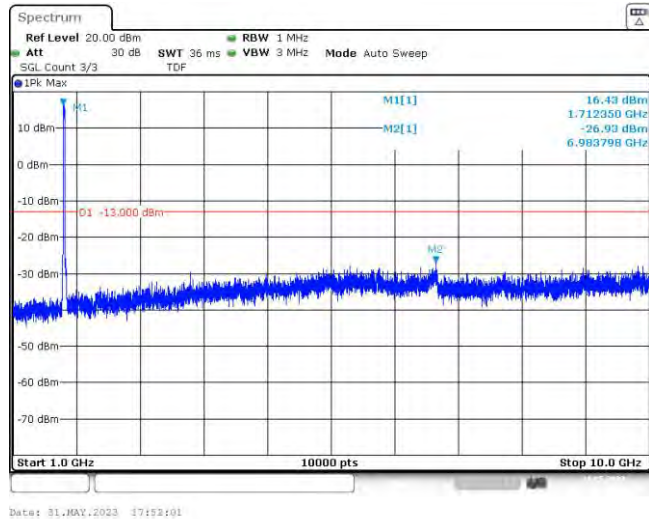

Band66-15MHz-16QAM-132047-75RB#0-Range2:1000~10000MHz