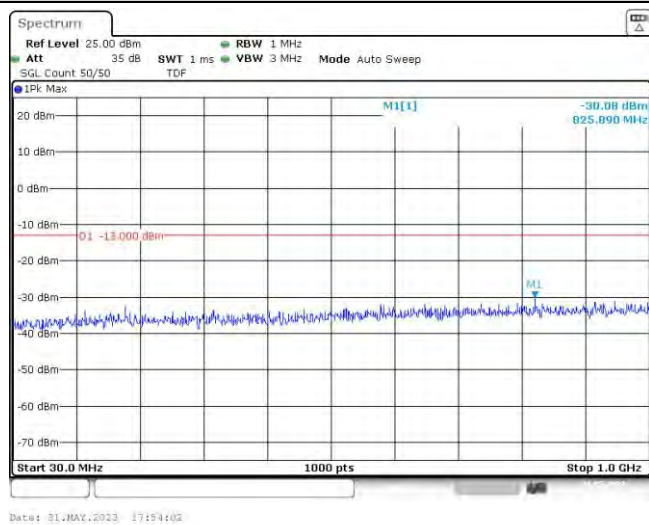

Band66-15MHz-16QAM-132322-1RB#0-Range2:1000~10000MHz

Band66-15MHz-16QAM-132322-75RB#0-Range1:30~1000MHz

Band66-15MHz-16QAM-132322-75RB#0-Range2:1000~10000MHz

Band66-15MHz-16QAM-132597-1RB#0-Range1:30~1000MHz