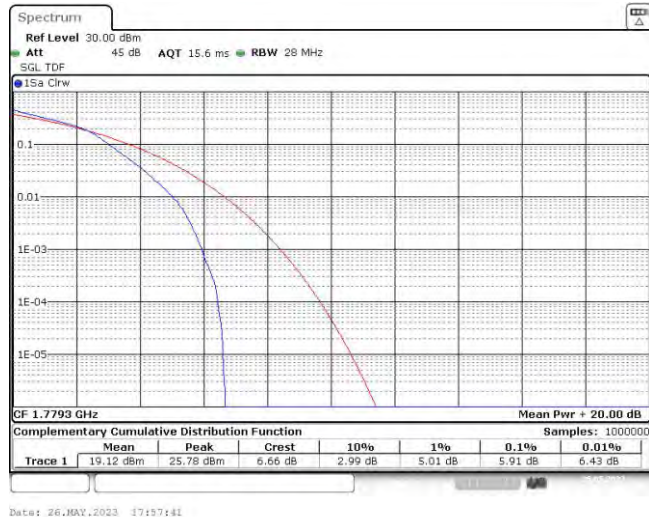

Test Graphs

Band66-1.4MHz-QPSK-131979-6RB#0

Band66-1.4MHz-QPSK-132322-6RB#0

Band66-1.4MHz-QPSK-132665-6RB#0

Band66-1.4MHz-16QAM-131979-6RB#0

Band66-1.4MHz-16QAM-132322-6RB#0

Band66-1.4MHz-16QAM-132665-6RB#0