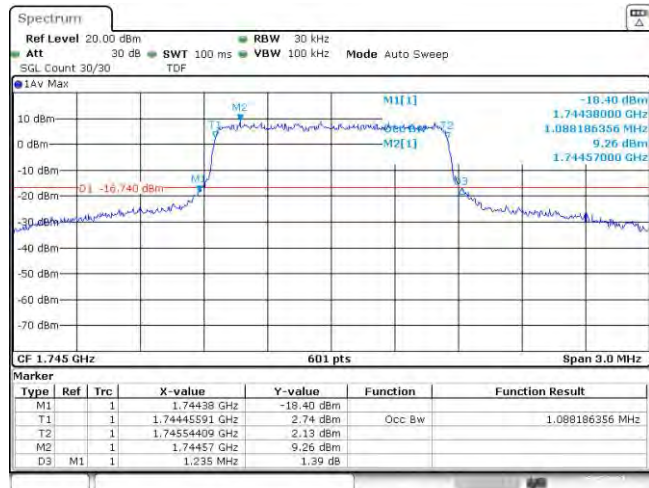

Band66-1.4MHz-QPSK-132322-6RB#0

Band66-1.4MHz-QPSK-132665-6RB#0