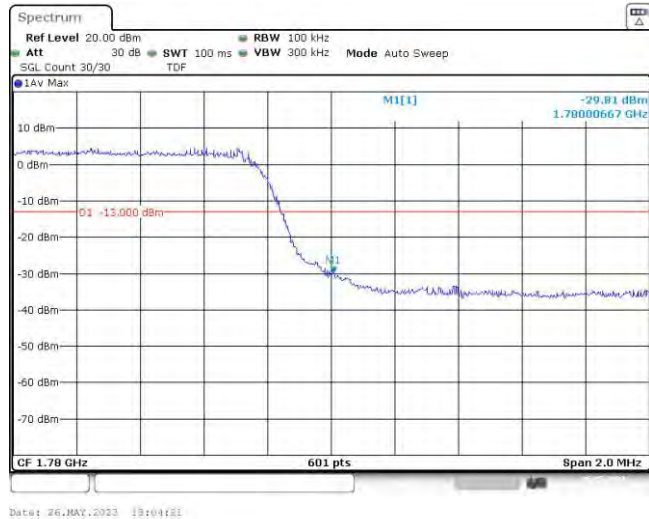

Band66-5MHz-16QAM-132647-25RB#0