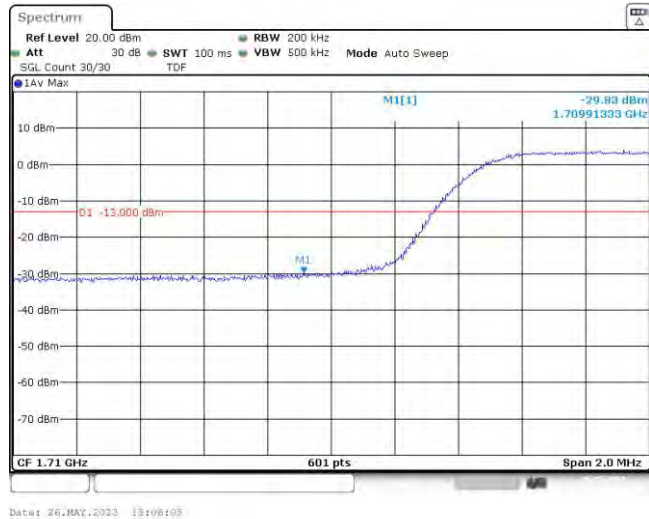

Band66-10MHz-16QAM-132022-50RB#0