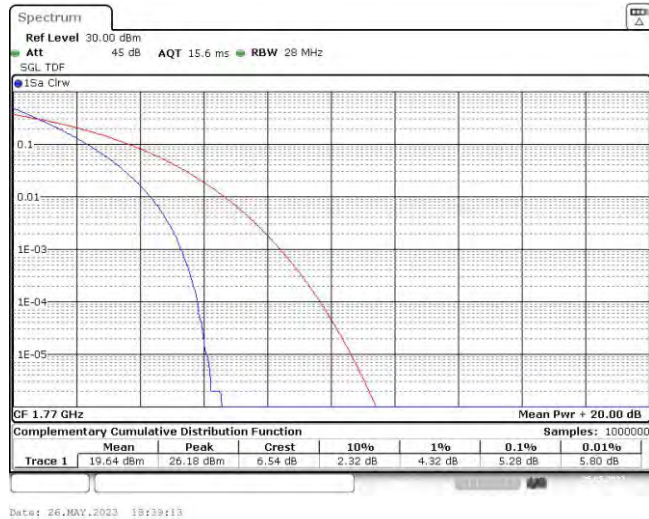

Band66-20MHz-QPSK-132572-100RB#0