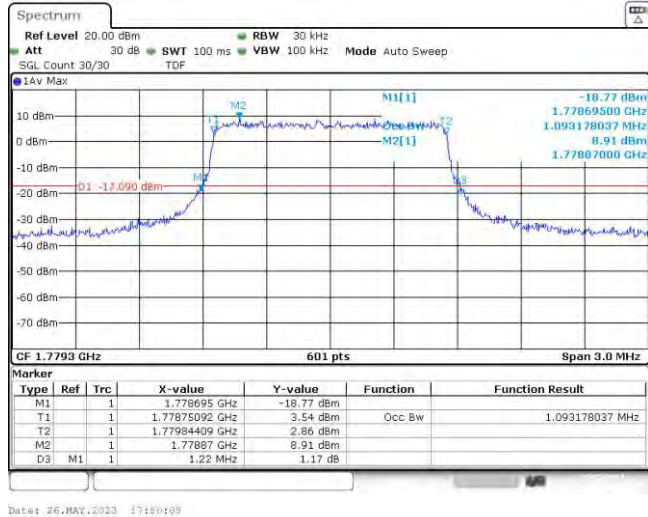

Band66-1.4MHz-16QAM-131979-6RB#0

Band66-1.4MHz-16QAM-132322-6RB#0

Band66-1.4MHz-16QAM-132665-6RB#0