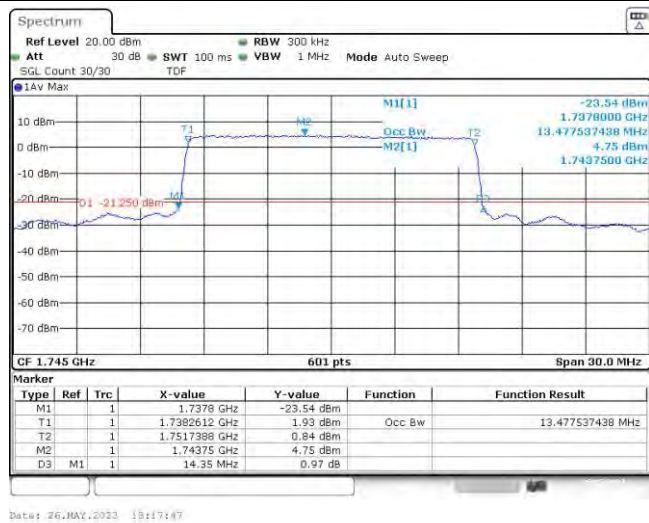

Band66-15MHz-QPSK-132322-75RB#0

Band66-15MHz-QPSK-132597-75RB#0