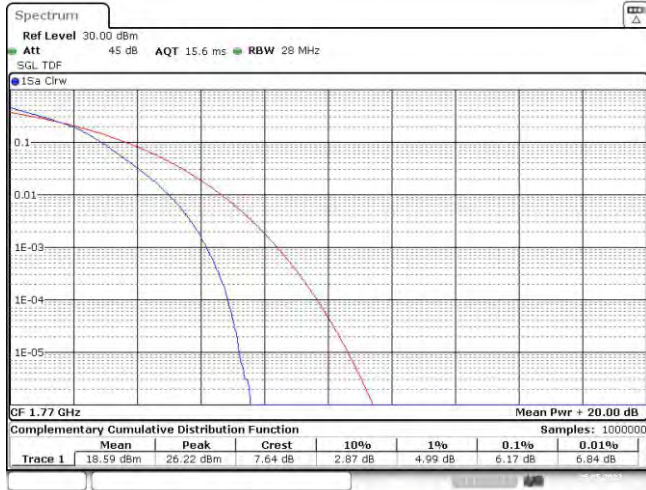

Band66-20MHz-16QAM-132322-100RB#0

Band66-20MHz-16QAM-132572-100RB#0

Date: 26.MAY.2023 18:39:23

Appendix C: 26dB Bandwidth and Occupied Bandwidth

Test Result

Band	Bandwidth	Modulation	Channel	RB Configuration	Occupied Bandwidth (MHz)	26dB Bandwidth (MHz)	Verdict
Band66	1.4MHz	QPSK	131979	6RB#0	1.093	1.26	PASS
Band66	1.4MHz	QPSK	132322	6RB#0	1.088	1.23	PASS
Band66	1.4MHz	QPSK	132665	6RB#0	1.093	1.22	PASS
Band66	1.4MHz	16QAM	131979	6RB#0	1.088	1.23	PASS
Band66	1.4MHz	16QAM	132322	6RB#0	1.088	1.24	PASS
Band66	1.4MHz	16QAM	132665	6RB#0	1.088	1.24	PASS
Band66	3MHz	QPSK	131987	15RB#0	2.696	2.89	PASS
Band66	3MHz	QPSK	132322	15RB#0	2.696	2.90	PASS
Band66	3MHz	QPSK	132657	15RB#0	2.705	2.86	PASS
Band66	3MHz	16QAM	131987	15RB#0	2.696	2.88	PASS
Band66	3MHz	16QAM	132322	15RB#0	2.696	2.88	PASS
Band66	3MHz	16QAM	132657	15RB#0	2.696	2.86	PASS
Band66	5MHz	QPSK	131997	25RB#0	4.496	4.79	PASS
Band66	5MHz	QPSK	132322	25RB#0	4.496	4.80	PASS
Band66	5MHz	QPSK	132647	25RB#0	4.505	4.78	PASS
Band66	5MHz	16QAM	131997	25RB#0	4.496	4.78	PASS
Band66	5MHz	16QAM	132322	25RB#0	4.505	4.77	PASS
Band66	5MHz	16QAM	132647	25RB#0	4.496	4.79	PASS
Band66	10MHz	QPSK	132022	50RB#0	8.985	9.53	PASS
Band66	10MHz	QPSK	132322	50RB#0	8.985	9.53	PASS
Band66	10MHz	QPSK	132622	50RB#0	8.985	9.53	PASS
Band66	10MHz	16QAM	132022	50RB#0	8.985	9.53	PASS
Band66	10MHz	16QAM	132322	50RB#0	8.952	9.53	PASS
Band66	10MHz	16QAM	132622	50RB#0	8.985	9.53	PASS
Band66	15MHz	QPSK	132047	75RB#0	13.478	14.30	PASS
Band66	15MHz	QPSK	132322	75RB#0	13.478	14.35	PASS
Band66	15MHz	QPSK	132597	75RB#0	13.478	14.30	PASS
Band66	15MHz	16QAM	132047	75RB#0	13.478	14.30	PASS
Band66	15MHz	16QAM	132322	75RB#0	13.478	14.30	PASS
Band66	15MHz	16QAM	132597	75RB#0	13.428	14.30	PASS
Band66	20MHz	QPSK	132072	100RB#0	18.037	19.33	PASS
Band66	20MHz	QPSK	132322	100RB#0	18.037	19.33	PASS
Band66	20MHz	QPSK	132572	100RB#0	18.037	19.33	PASS