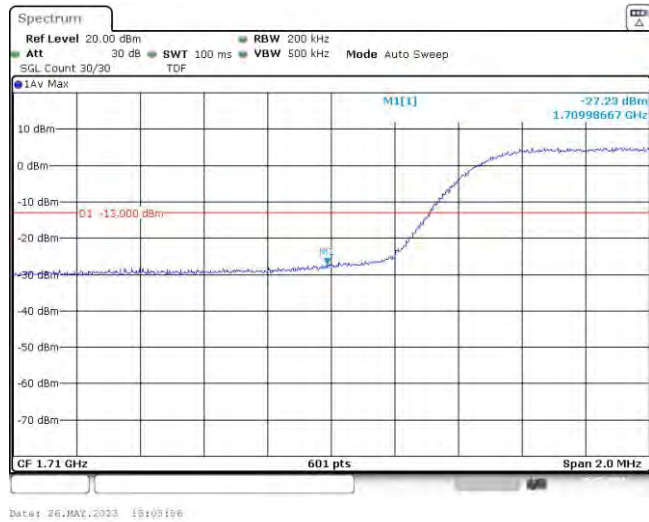

Band66-10MHz-QPSK-132022-50RB#0