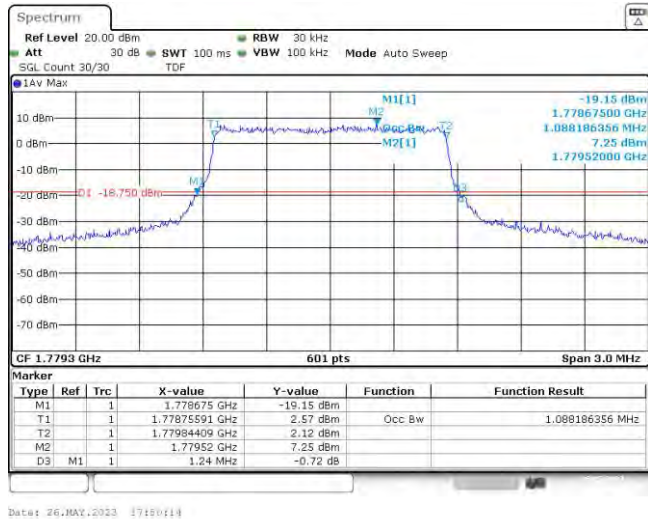

Band66-3MHz-QPSK-131987-15RB#0

Band66-3MHz-QPSK-132322-15RB#0

Band66-3MHz-QPSK-132657-15RB#0