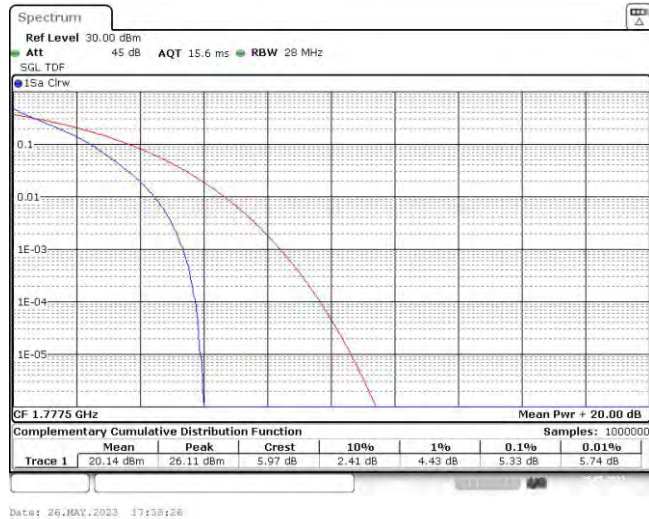

Band66-5MHz-QPSK-132647-25RB#0