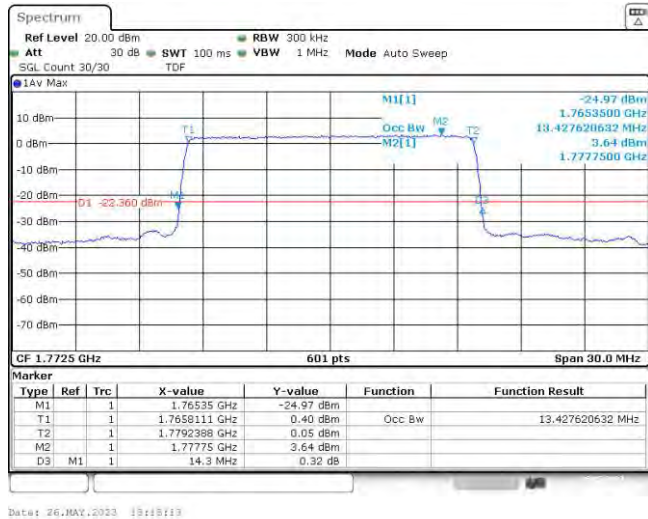

Band66-10MHz-16QAM-132622-50RB#0

Band66-15MHz-QPSK-132047-75RB#0

Band66-15MHz-QPSK-132322-75RB#0

Band66-15MHz-QPSK-132597-75RB#0

Band66-15MHz-16QAM-132047-75RB#0

Band66-15MHz-16QAM-132322-75RB#0

Band66-15MHz-16QAM-132597-75RB#0