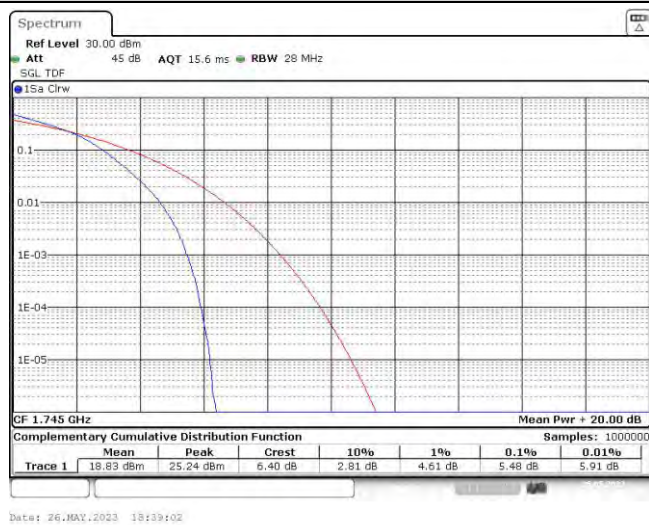

Band66-20MHz-16QAM-132322-100RB#0

Band66-20MHz-16QAM-132572-100RB#0

Date: 26.MAY.2023 18:39:23

Appendix C: 26dB Bandwidth and Occupied Bandwidth

Test Result

Band	Bandwidth	Modulation	Channel	RB Configuration	Occupied Bandwidth (MHz)	26dB Bandwidth (MHz)	Verdict
Band66	1.4MHz	QPSK	131979	6RB#0	1.093	1.26	PASS
Band66	1.4MHz	QPSK	132322	6RB#0	1.088	1.23	PASS
Band66	1.4MHz	QPSK	132665	6RB#0	1.093	1.22	PASS
Band66	1.4MHz	16QAM	131979	6RB#0	1.088	1.23	PASS
Band66	1.4MHz	16QAM	132322	6RB#0	1.088	1.24	PASS
Band66	1.4MHz	16QAM	132665	6RB#0	1.088	1.24	PASS
Band66	3MHz	QPSK	131987	15RB#0	2.696	2.89	PASS
Band66	3MHz	QPSK	132322	15RB#0	2.696	2.90	PASS
Band66	3MHz	QPSK	132657	15RB#0	2.705	2.86	PASS
Band66	3MHz	16QAM	131987	15RB#0	2.696	2.88	PASS
Band66	3MHz	16QAM	132322	15RB#0	2.696	2.88	PASS
Band66	3MHz	16QAM	132657	15RB#0	2.696	2.86	PASS
Band66	5MHz	QPSK	131997	25RB#0	4.496	4.79	PASS
Band66	5MHz	QPSK	132322	25RB#0	4.496	4.80	PASS
Band66	5MHz	QPSK	132647	25RB#0	4.505	4.78	PASS
Band66	5MHz	16QAM	131997	25RB#0	4.496	4.78	PASS
Band66	5MHz	16QAM	132322	25RB#0	4.505	4.77	PASS
Band66	5MHz	16QAM	132647	25RB#0	4.496	4.79	PASS
Band66	10MHz	QPSK	132022	50RB#0	8.985	9.53	PASS
Band66	10MHz	QPSK	132322	50RB#0	8.985	9.53	PASS
Band66	10MHz	QPSK	132622	50RB#0	8.985	9.53	PASS
Band66	10MHz	16QAM	132022	50RB#0	8.985	9.53	PASS
Band66	10MHz	16QAM	132322	50RB#0	8.952	9.53	PASS
Band66	10MHz	16QAM	132622	50RB#0	8.985	9.53	PASS
Band66	15MHz	QPSK	132047	75RB#0	13.478	14.30	PASS
Band66	15MHz	QPSK	132322	75RB#0	13.478	14.35	PASS
Band66	15MHz	QPSK	132597	75RB#0	13.478	14.30	PASS
Band66	15MHz	16QAM	132047	75RB#0	13.478	14.30	PASS
Band66	15MHz	16QAM	132322	75RB#0	13.478	14.30	PASS
Band66	15MHz	16QAM	132597	75RB#0	13.428	14.30	PASS
Band66	20MHz	QPSK	132072	100RB#0	18.037	19.33	PASS
Band66	20MHz	QPSK	132322	100RB#0	18.037	19.33	PASS
Band66	20MHz	QPSK	132572	100RB#0	18.037	19.33	PASS