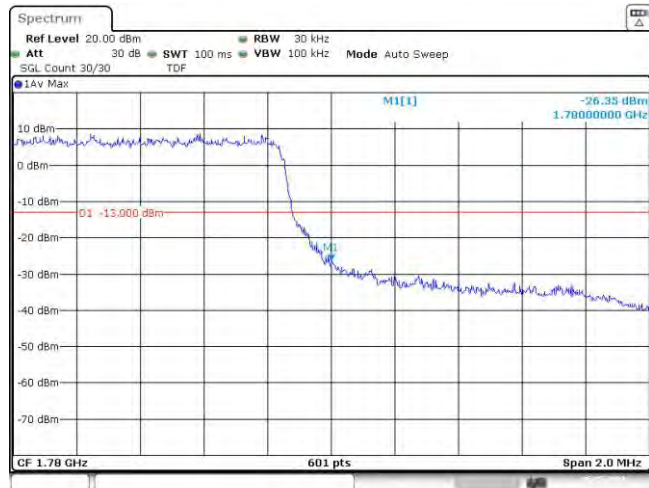

Test Graphs

Band66-1.4MHz-QPSK-131979-6RB#0

Date: 26.MAY.2023 17:50:37

Band66-1.4MHz-QPSK-132665-6RB#0

Date: 26.MAY.2023 17:50:38

Band66-1.4MHz-16QAM-131979-6RB#0

Band66-1.4MHz-16QAM-132665-6RB#0

Band66-3MHz-QPSK-131987-15RB#0