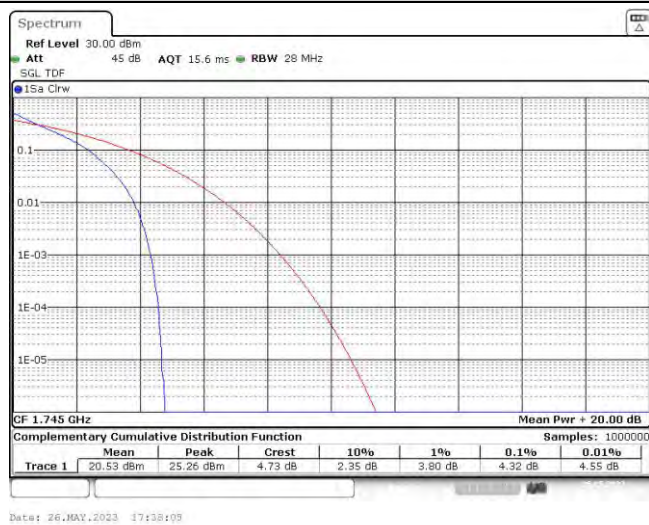

Band66-5MHz-QPSK-132322-25RB#0