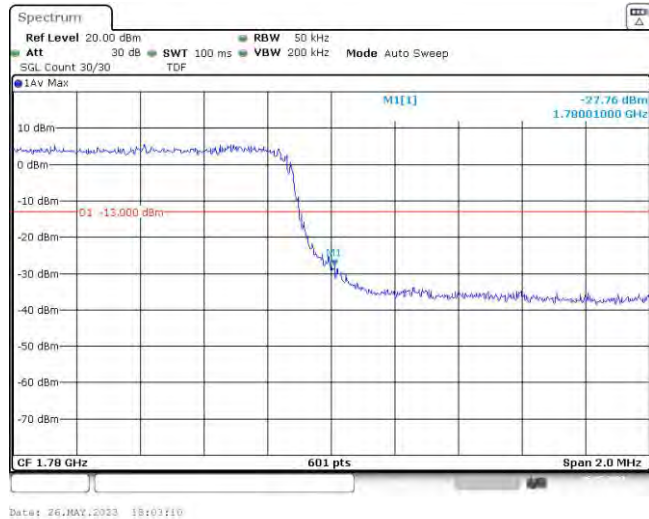

Band66-3MHz-QPSK-132657-15RB#0