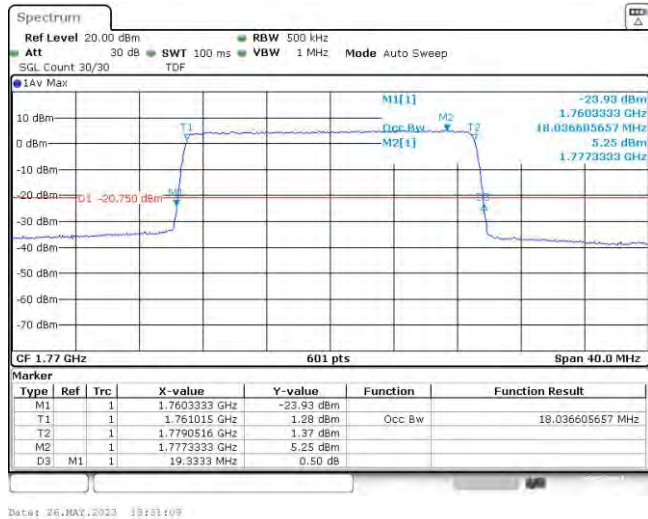

Band66-20MHz-16QAM-132072-100RB#0

Band66-20MHz-16QAM-132322-100RB#0

Band66-20MHz-16QAM-132572-100RB#0