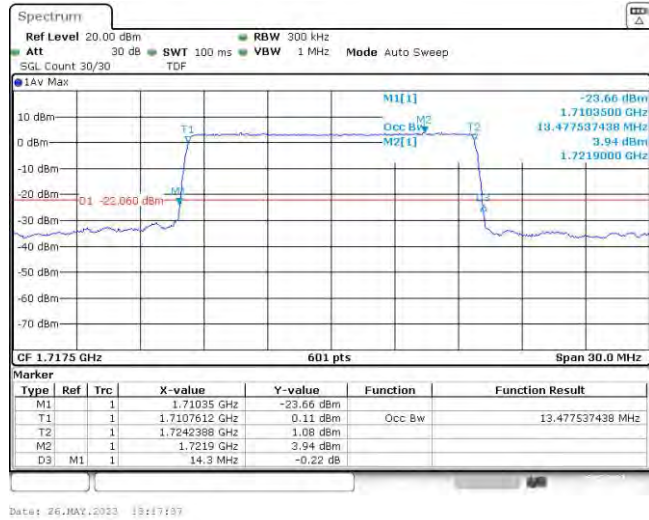

Band66-10MHz-16QAM-132622-50RB#0

Band66-15MHz-QPSK-132047-75RB#0

Band66-15MHz-QPSK-132322-75RB#0

Band66-15MHz-QPSK-132597-75RB#0

Band66-15MHz-16QAM-132047-75RB#0

Band66-15MHz-16QAM-132322-75RB#0

Band66-15MHz-16QAM-132597-75RB#0