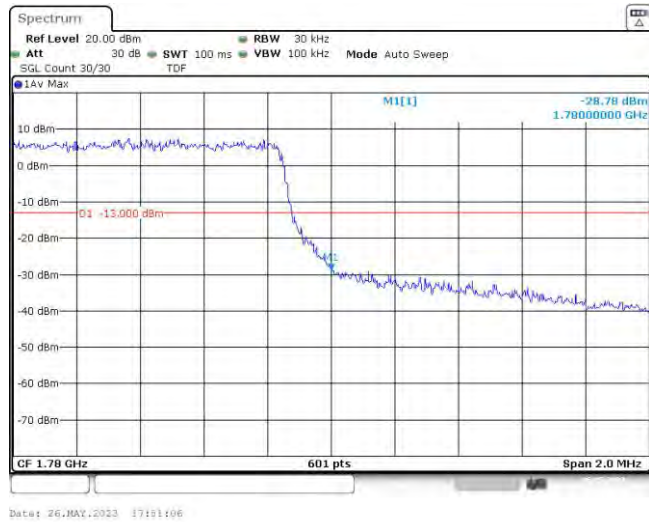

Test Graphs

Band66-1.4MHz-QPSK-131979-6RB#0

Date: 26.MAY.2023 17:50:37

Band66-1.4MHz-QPSK-132665-6RB#0

Date: 26.MAY.2023 17:50:38

Band66-1.4MHz-16QAM-131979-6RB#0

Band66-1.4MHz-16QAM-132665-6RB#0

Band66-3MHz-QPSK-131987-15RB#0