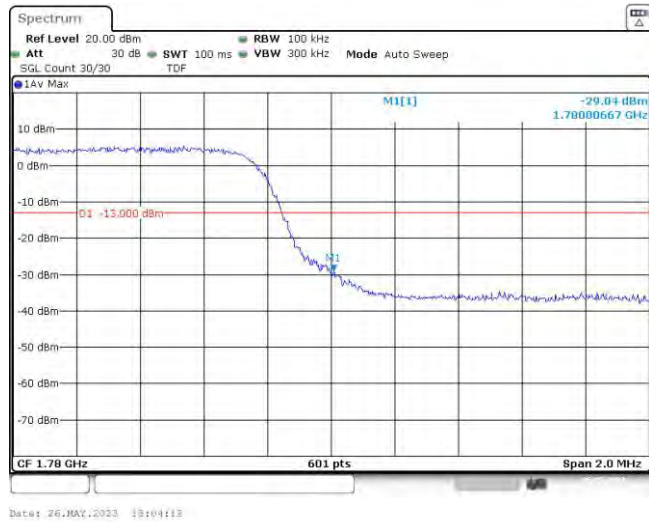

Band66-5MHz-QPSK-132647-25RB#0