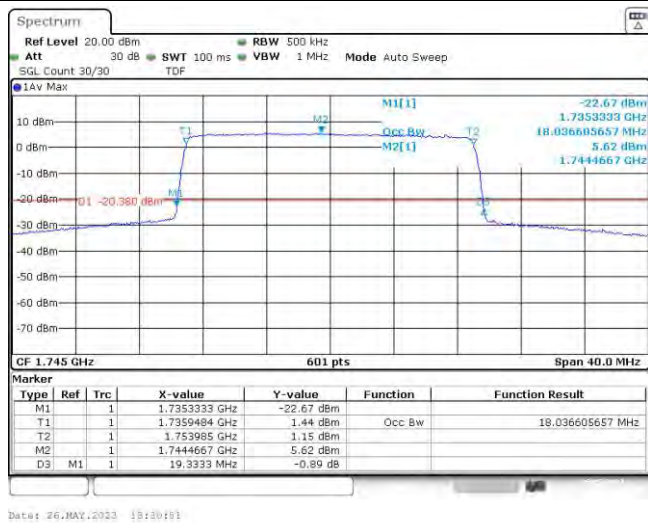

Band66-20MHz-QPSK-132322-100RB#0

Band66-20MHz-QPSK-132572-100RB#0