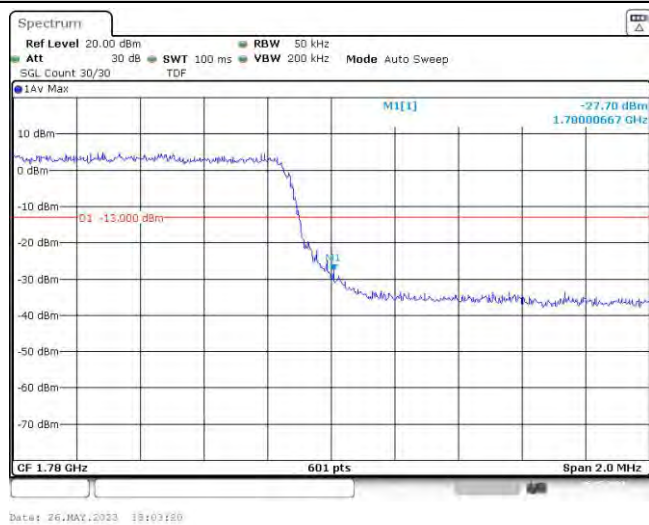

Band66-3MHz-16QAM-132657-15RB#0