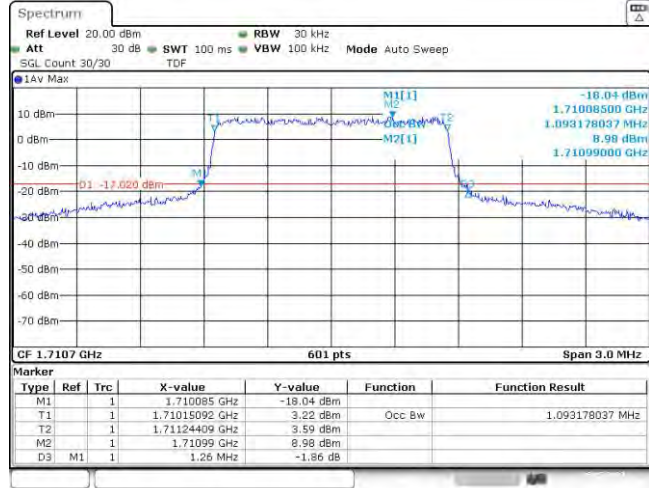

Test Graphs

Band66-1.4MHz-QPSK-131979-6RB#0