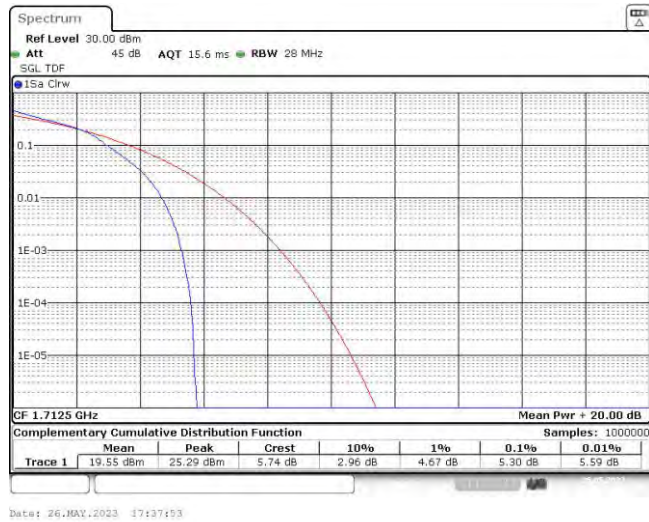

Band66-5MHz-16QAM-131997-25RB#0