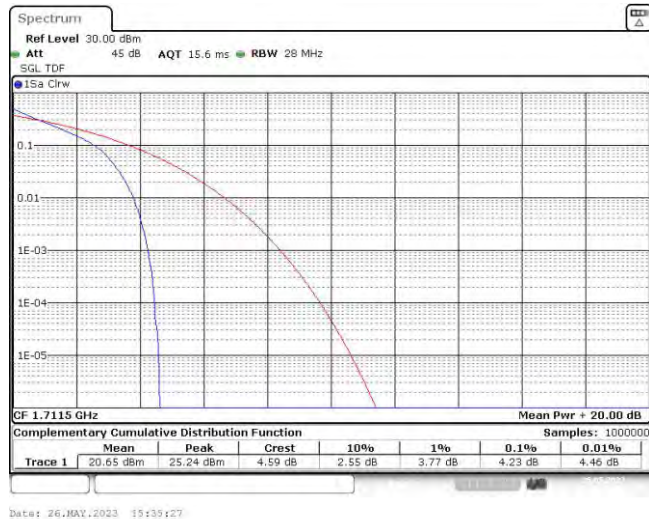

Band66-3MHz-QPSK-131987-15RB#0