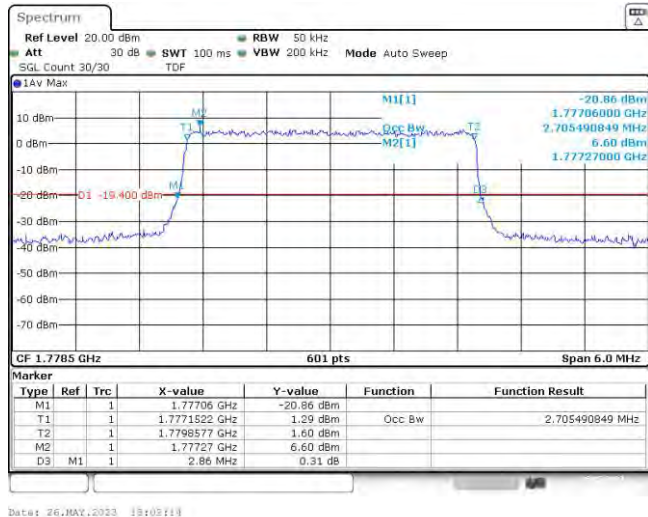

Band66-3MHz-16QAM-131987-15RB#0

Band66-3MHz-16QAM-132322-15RB#0

Band66-3MHz-16QAM-132657-15RB#0