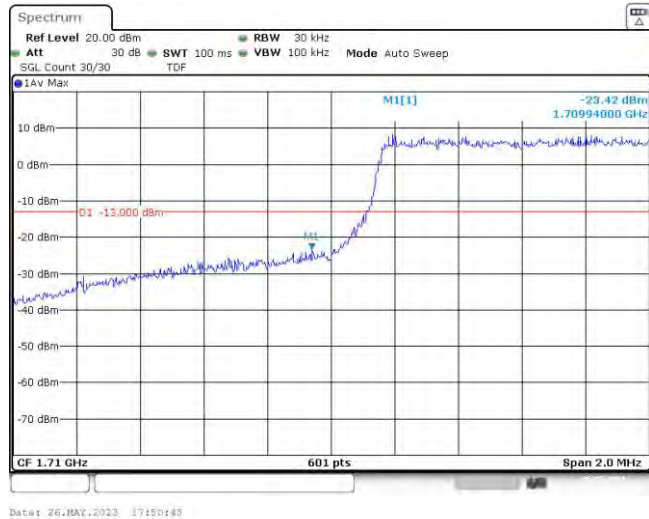

Test Graphs

Band66-1.4MHz-QPSK-131979-6RB#0

Date: 26.MAY.2023 17:50:37

Band66-1.4MHz-QPSK-132665-6RB#0

Date: 26.MAY.2023 17:50:38

Band66-1.4MHz-16QAM-131979-6RB#0

Band66-1.4MHz-16QAM-132665-6RB#0

Band66-3MHz-QPSK-131987-15RB#0