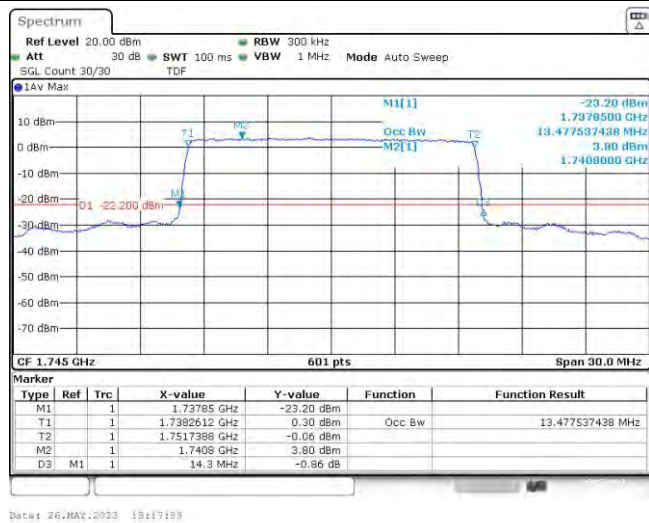

Band66-10MHz-16QAM-132622-50RB#0

Band66-15MHz-QPSK-132047-75RB#0

Band66-15MHz-QPSK-132322-75RB#0

Band66-15MHz-QPSK-132597-75RB#0

Band66-15MHz-16QAM-132047-75RB#0

Band66-15MHz-16QAM-132322-75RB#0

Band66-15MHz-16QAM-132597-75RB#0