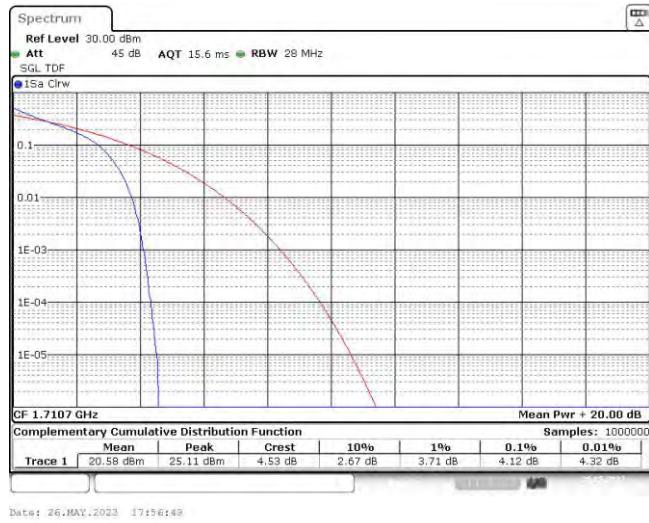

Test Graphs

Band66-1.4MHz-QPSK-131979-6RB#0