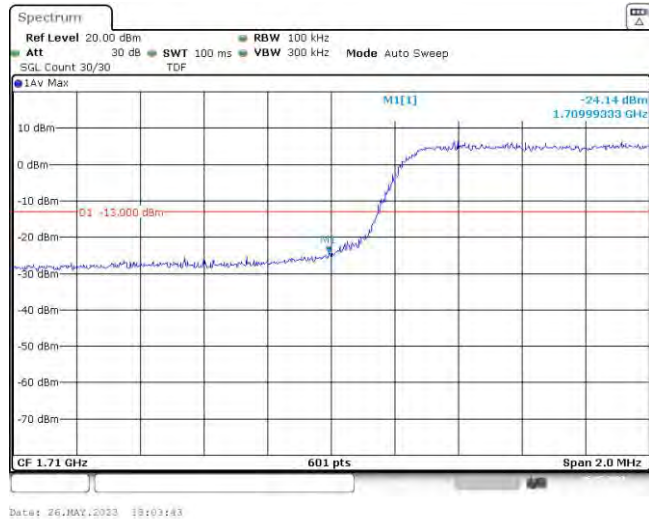

Band66-5MHz-QPSK-131997-25RB#0