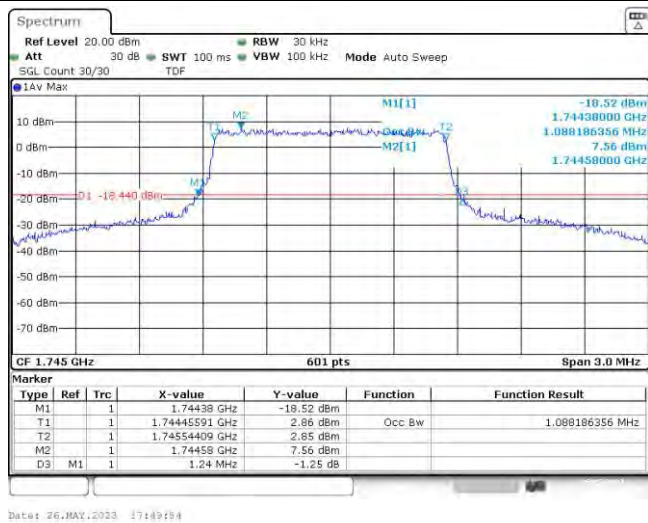

Band66-1.4MHz-16QAM-132322-6RB#0

Band66-1.4MHz-16QAM-132665-6RB#0