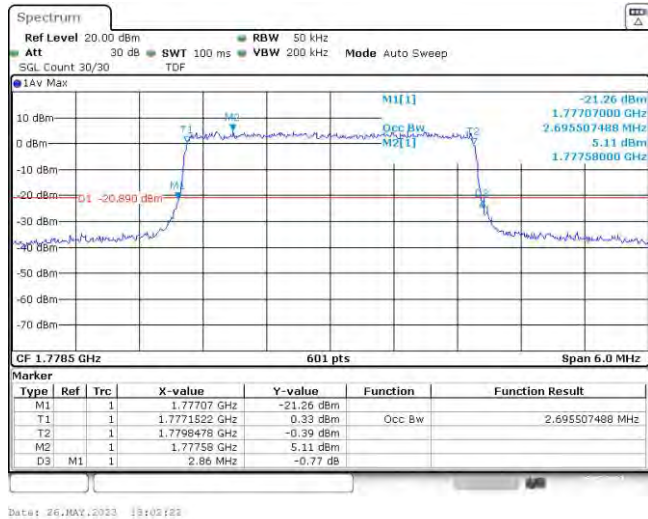

Band66-5MHz-QPSK-131997-25RB#0

Band66-5MHz-QPSK-132322-25RB#0

Band66-5MHz-QPSK-132647-25RB#0