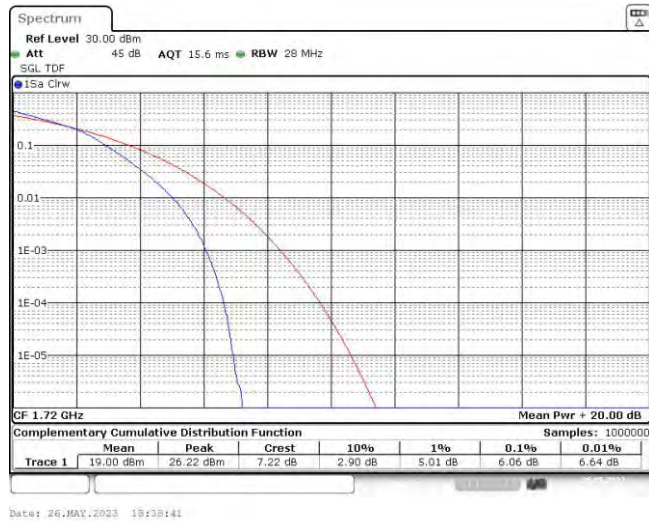

Band66-20MHz-16QAM-132322-100RB#0

Band66-20MHz-16QAM-132572-100RB#0

Date: 26.MAY.2023 18:39:23

Appendix C: 26dB Bandwidth and Occupied Bandwidth

Test Result

Band	Bandwidth	Modulation	Channel	RB Configuration	Occupied Bandwidth (MHz)	26dB Bandwidth (MHz)	Verdict
Band66	1.4MHz	QPSK	131979	6RB#0	1.093	1.26	PASS
Band66	1.4MHz	QPSK	132322	6RB#0	1.088	1.23	PASS
Band66	1.4MHz	QPSK	132665	6RB#0	1.093	1.22	PASS
Band66	1.4MHz	16QAM	131979	6RB#0	1.088	1.23	PASS
Band66	1.4MHz	16QAM	132322	6RB#0	1.088	1.24	PASS
Band66	1.4MHz	16QAM	132665	6RB#0	1.088	1.24	PASS
Band66	3MHz	QPSK	131987	15RB#0	2.696	2.89	PASS
Band66	3MHz	QPSK	132322	15RB#0	2.696	2.90	PASS
Band66	3MHz	QPSK	132657	15RB#0	2.705	2.86	PASS
Band66	3MHz	16QAM	131987	15RB#0	2.696	2.88	PASS
Band66	3MHz	16QAM	132322	15RB#0	2.696	2.88	PASS
Band66	3MHz	16QAM	132657	15RB#0	2.696	2.86	PASS
Band66	5MHz	QPSK	131997	25RB#0	4.496	4.79	PASS
Band66	5MHz	QPSK	132322	25RB#0	4.496	4.80	PASS
Band66	5MHz	QPSK	132647	25RB#0	4.505	4.78	PASS
Band66	5MHz	16QAM	131997	25RB#0	4.496	4.78	PASS
Band66	5MHz	16QAM	132322	25RB#0	4.505	4.77	PASS
Band66	5MHz	16QAM	132647	25RB#0	4.496	4.79	PASS
Band66	10MHz	QPSK	132022	50RB#0	8.985	9.53	PASS
Band66	10MHz	QPSK	132322	50RB#0	8.985	9.53	PASS
Band66	10MHz	QPSK	132622	50RB#0	8.985	9.53	PASS
Band66	10MHz	16QAM	132022	50RB#0	8.985	9.53	PASS
Band66	10MHz	16QAM	132322	50RB#0	8.952	9.53	PASS
Band66	10MHz	16QAM	132622	50RB#0	8.985	9.53	PASS
Band66	15MHz	QPSK	132047	75RB#0	13.478	14.30	PASS
Band66	15MHz	QPSK	132322	75RB#0	13.478	14.35	PASS
Band66	15MHz	QPSK	132597	75RB#0	13.478	14.30	PASS
Band66	15MHz	16QAM	132047	75RB#0	13.478	14.30	PASS
Band66	15MHz	16QAM	132322	75RB#0	13.478	14.30	PASS
Band66	15MHz	16QAM	132597	75RB#0	13.428	14.30	PASS
Band66	20MHz	QPSK	132072	100RB#0	18.037	19.33	PASS
Band66	20MHz	QPSK	132322	100RB#0	18.037	19.33	PASS
Band66	20MHz	QPSK	132572	100RB#0	18.037	19.33	PASS