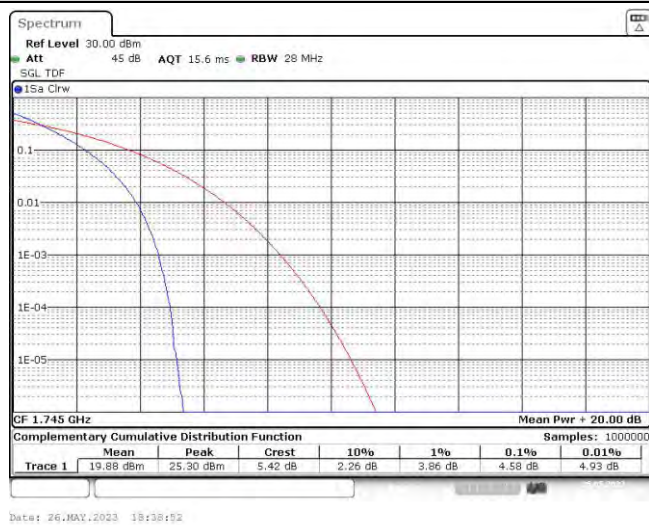

Band66-20MHz-QPSK-132322-100RB#0