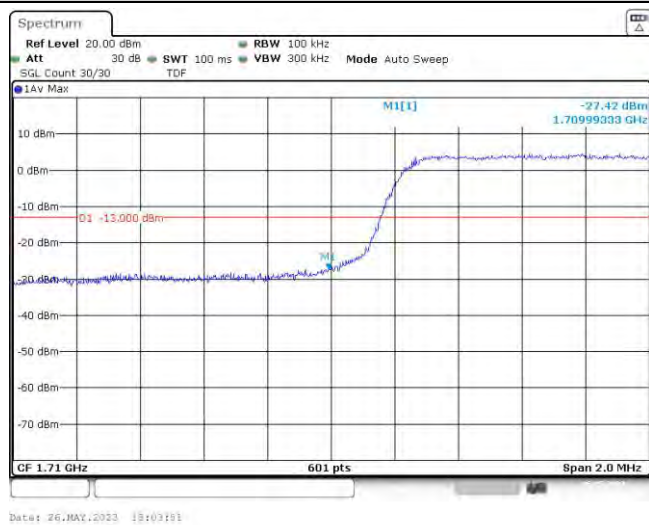

Band66-5MHz-16QAM-131997-25RB#0