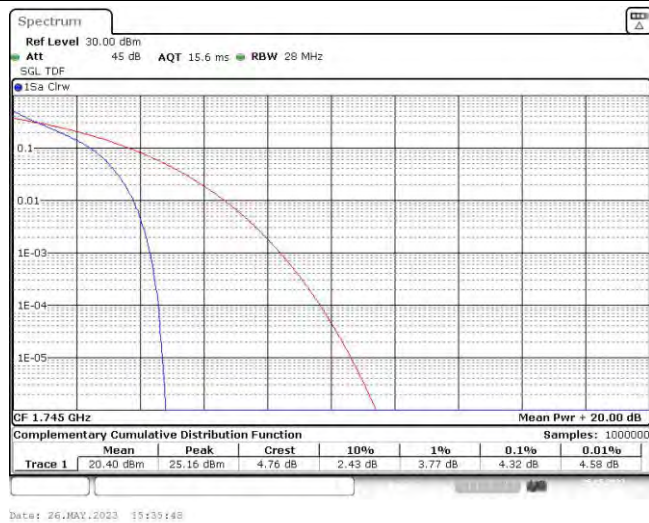

Band66-3MHz-QPSK-132322-15RB#0