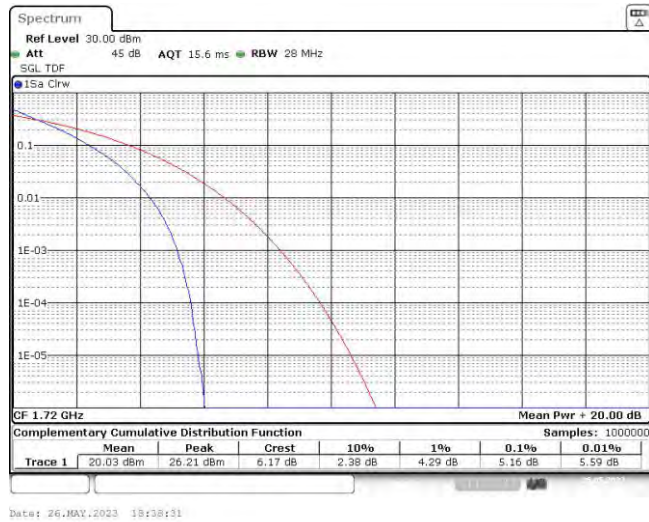

Band66-20MHz-QPSK-132072-100RB#0