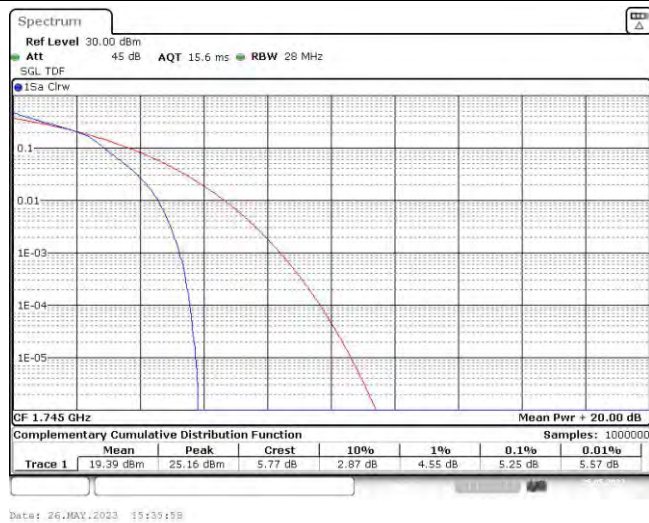

Band66-3MHz-16QAM-132322-15RB#0