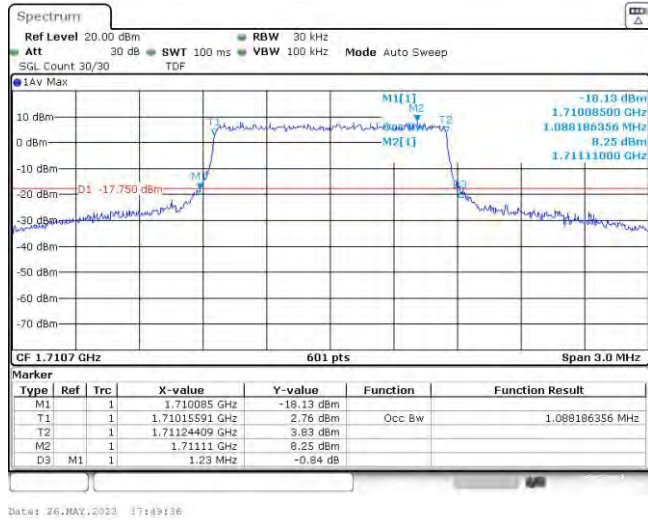

Band66-1.4MHz-16QAM-131979-6RB#0