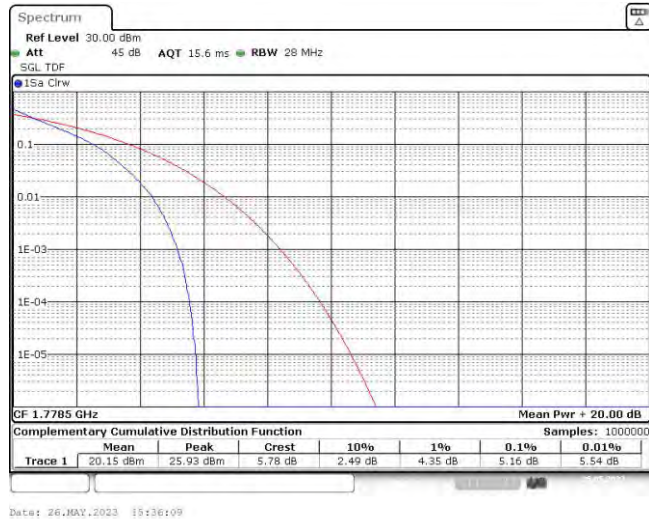

Band66-3MHz-QPSK-132657-15RB#0