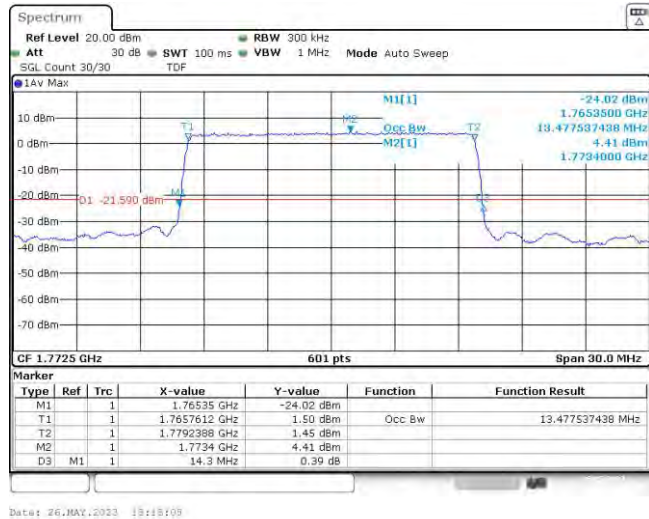

Band66-10MHz-16QAM-132622-50RB#0

Band66-15MHz-QPSK-132047-75RB#0

Band66-15MHz-QPSK-132322-75RB#0

Band66-15MHz-QPSK-132597-75RB#0

Band66-15MHz-16QAM-132047-75RB#0

Band66-15MHz-16QAM-132322-75RB#0

Band66-15MHz-16QAM-132597-75RB#0