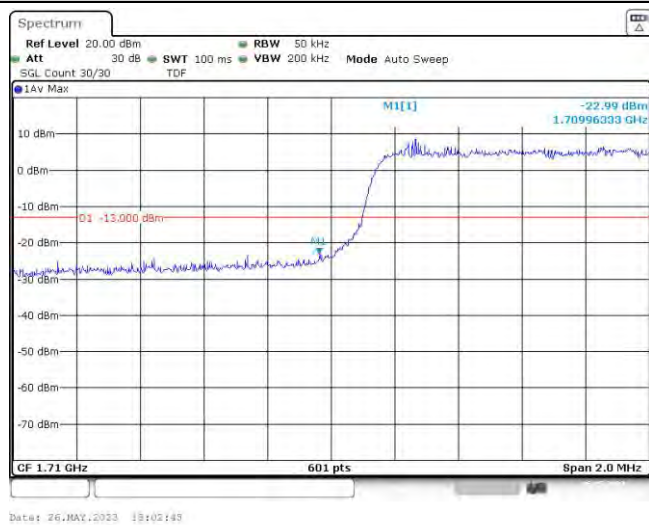

Test Graphs

Band66-1.4MHz-QPSK-131979-6RB#0

Date: 26.MAY.2023 17:50:37

Band66-1.4MHz-QPSK-132665-6RB#0

Date: 26.MAY.2023 17:50:38

Band66-1.4MHz-16QAM-131979-6RB#0

Band66-1.4MHz-16QAM-132665-6RB#0

Band66-3MHz-QPSK-131987-15RB#0