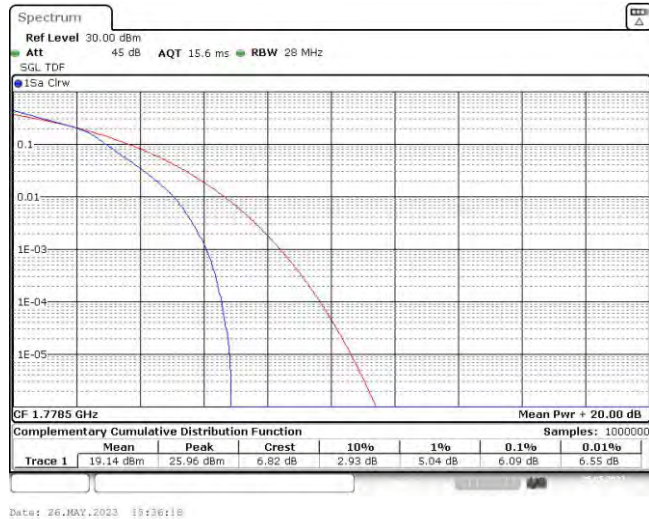

Band66-3MHz-16QAM-132657-15RB#0