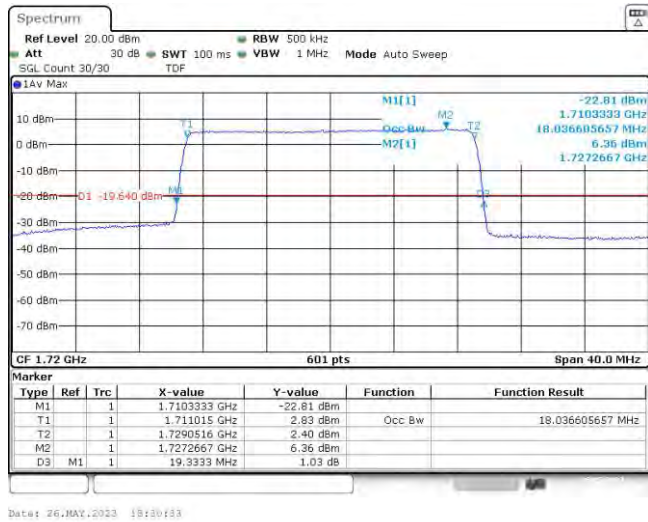

Band66-20MHz-QPSK-132072-100RB#0