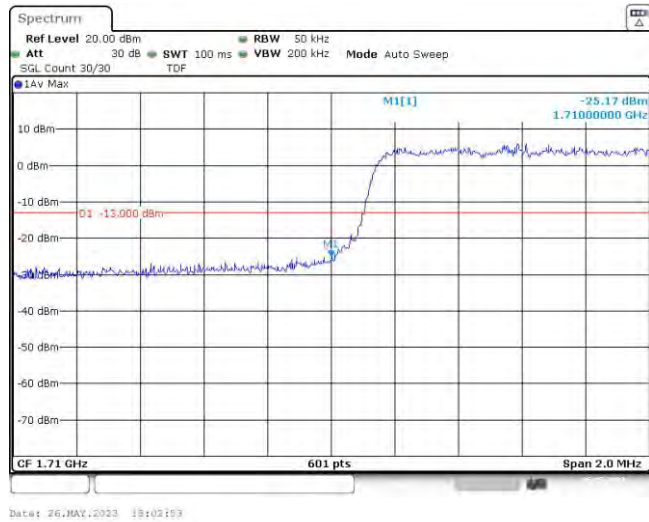

Band66-3MHz-16QAM-131987-15RB#0