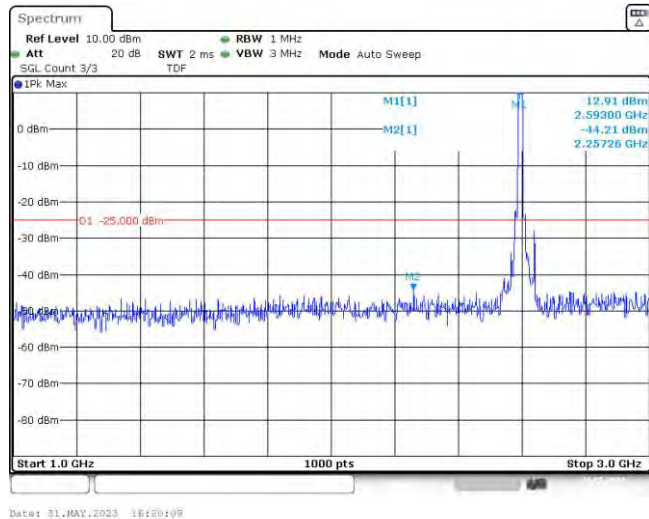

Band41-15MHz-16QAM-40620-75RB#0-Range2:1000~3000MHz