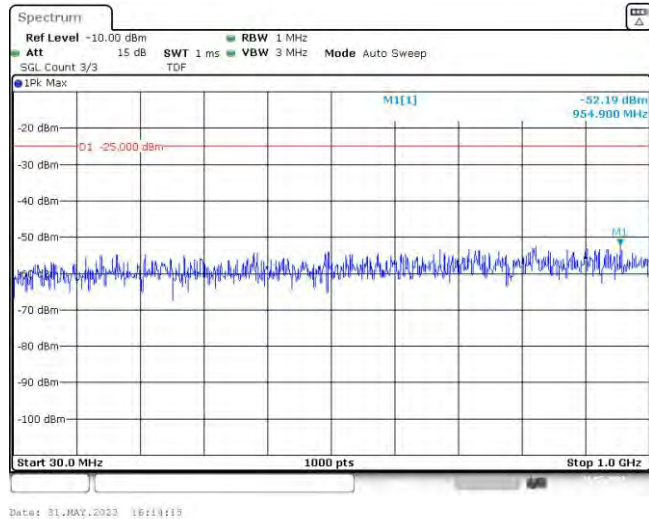

Band41-10MHz-16QAM-40620-50RB#0-Range1:30~1000MHz