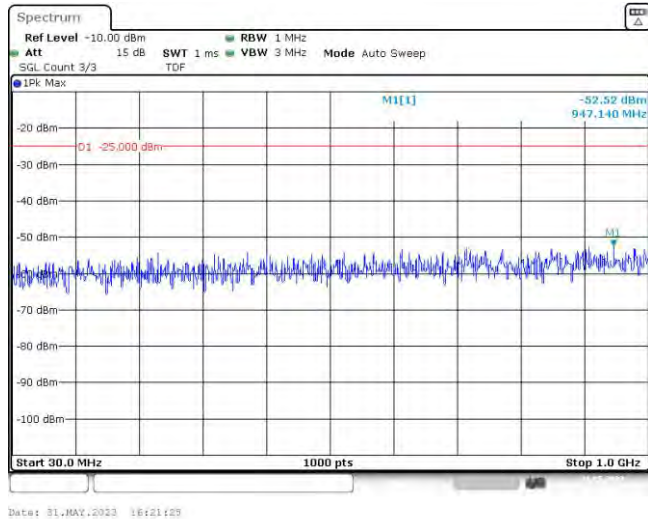

Band41-15MHz-QPSK-41515-75RB#0-Range1:30~1000MHz