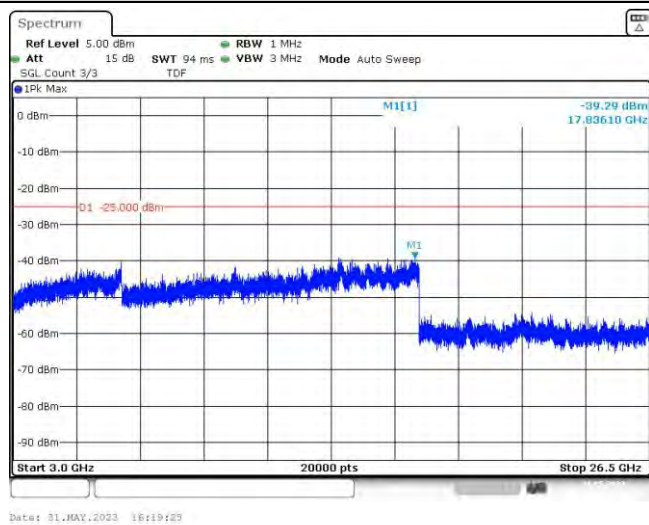

Band41-15MHz-16QAM-39725-75RB#0-Range3:3000~26500MHz

Band41-15MHz-16QAM-40620-1RB#0-Range1:30~1000MHz

Band41-15MHz-16QAM-40620-1RB#0-Range2:1000~3000MHz

Band41-15MHz-16QAM-40620-1RB#0-Range3:3000~26500MHz