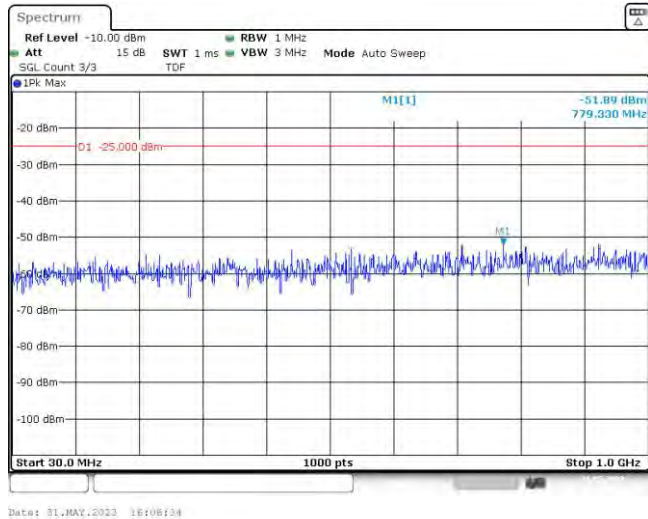

Band41-5MHz-16QAM-39675-25RB#0-Range1:30~1000MHz