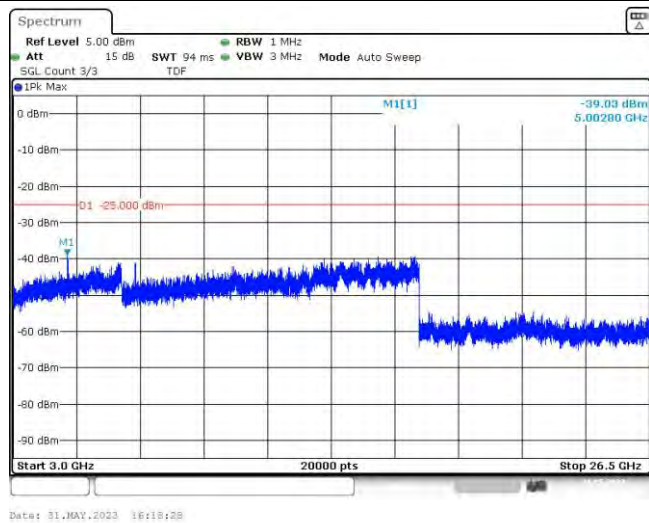

Band41-15MHz-16QAM-39725-75RB#0-Range3:3000~26500MHz