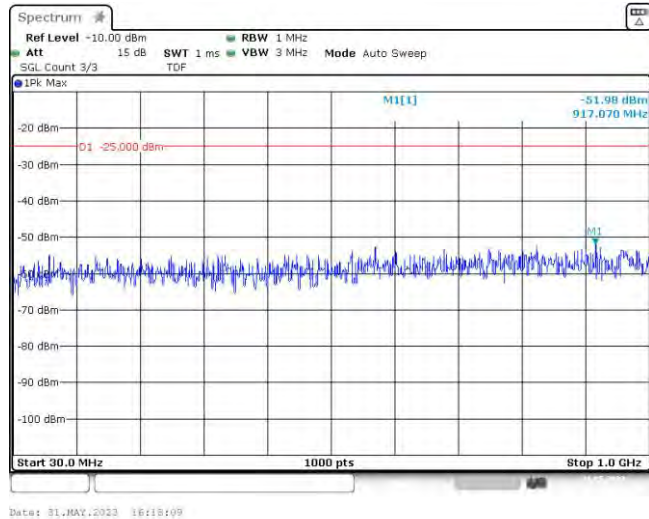

Band41-15MHz-16QAM-39725-75RB#0-Range1:30~1000MHz