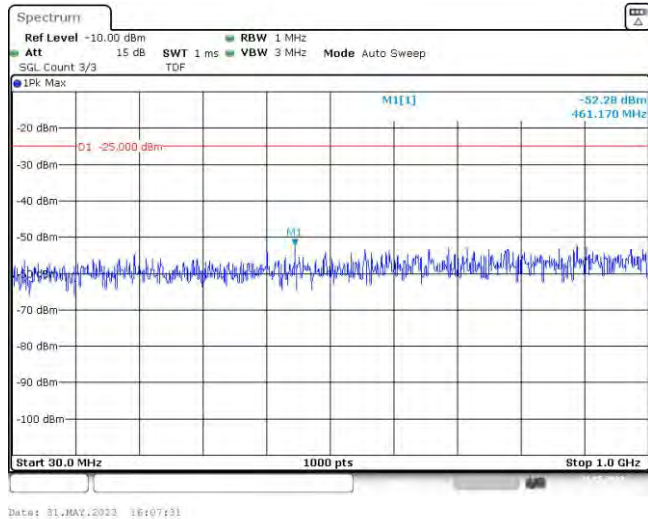

Band41-5MHz-16QAM-40620-1RB#0-Range1:30~1000MHz