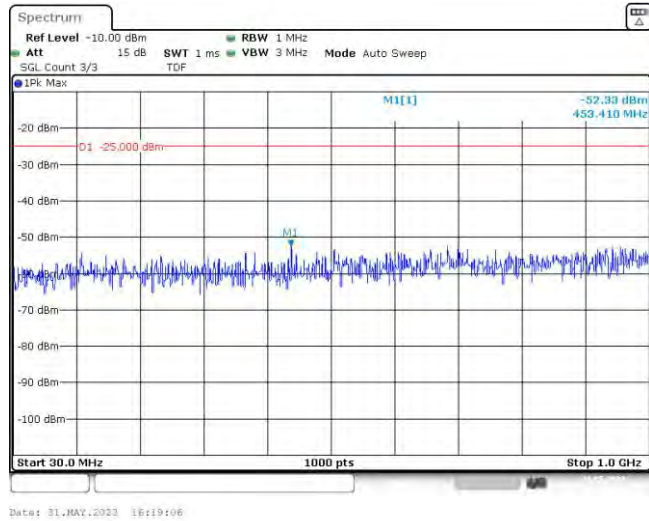

Band41-15MHz-16QAM-40620-1RB#0-Range1:30~1000MHz