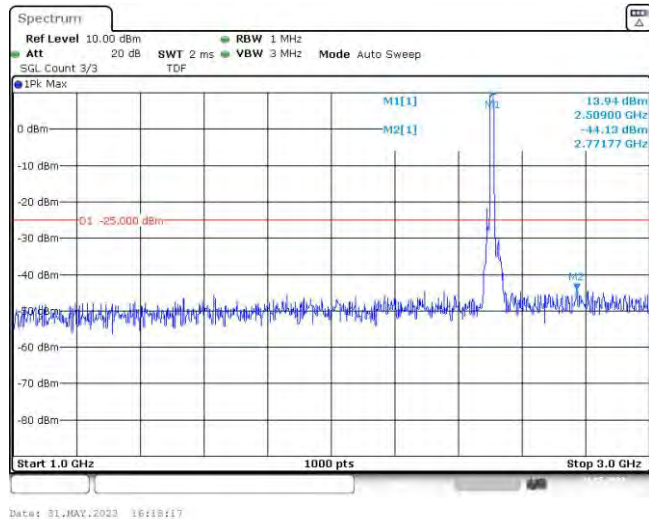

Band41-15MHz-16QAM-39725-1RB#0-Range2:1000~3000MHz

Band41-15MHz-16QAM-39725-1RB#0-Range3:3000~26500MHz

Band41-15MHz-16QAM-39725-75RB#0-Range1:30~1000MHz

Band41-15MHz-16QAM-39725-75RB#0-Range2:1000~3000MHz