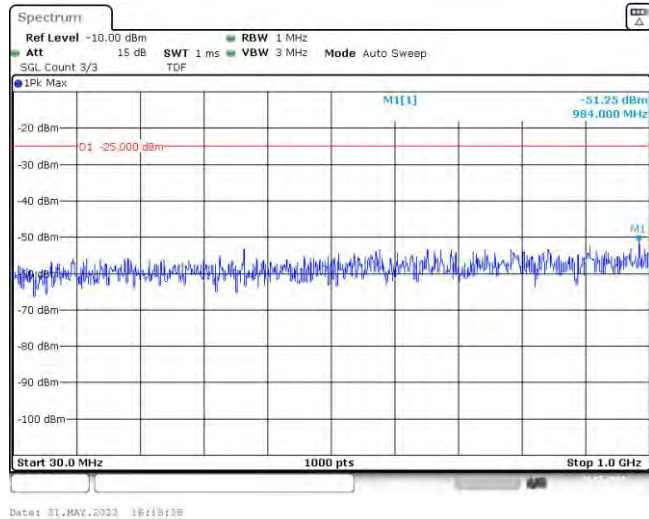

Band41-15MHz-QPSK-40620-1RB#0-Range1:30~1000MHz