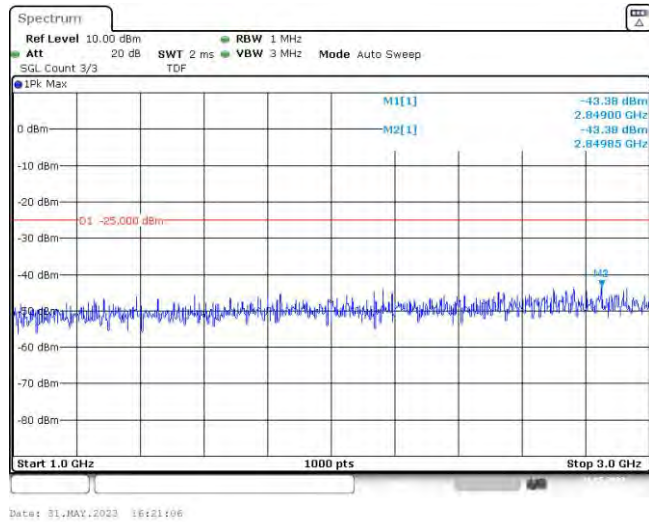

Band41-15MHz-16QAM-41515-1RB#0-Range2:1000~3000MHz