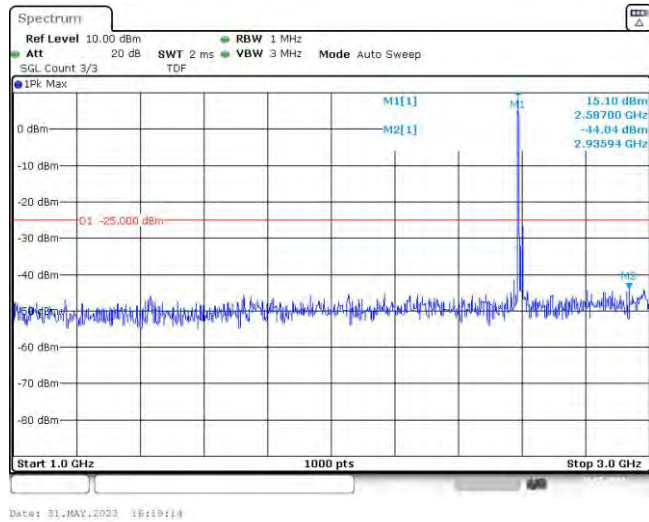

Band41-15MHz-16QAM-40620-1RB#0-Range2:1000~3000MHz