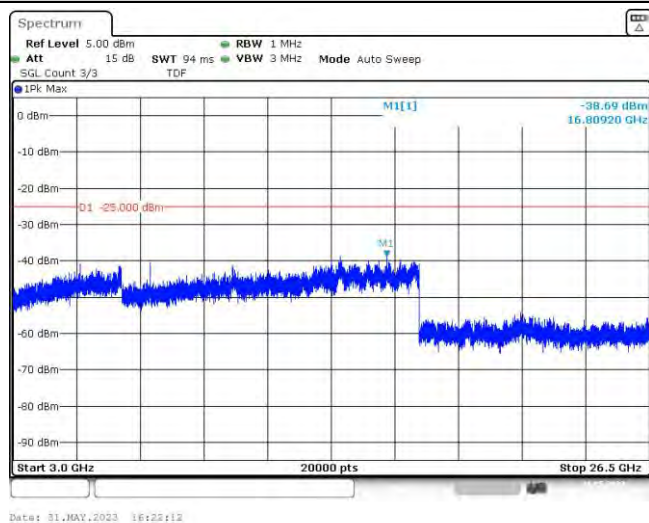

Band41-15MHz-16QAM-41515-75RB#0-Range3:3000~26500MHz