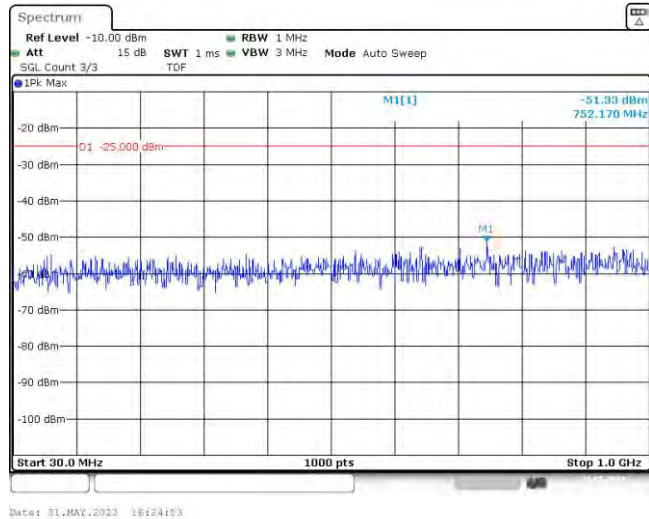

Band41-20MHz-16QAM-40620-1RB#0-Range1:30~1000MHz