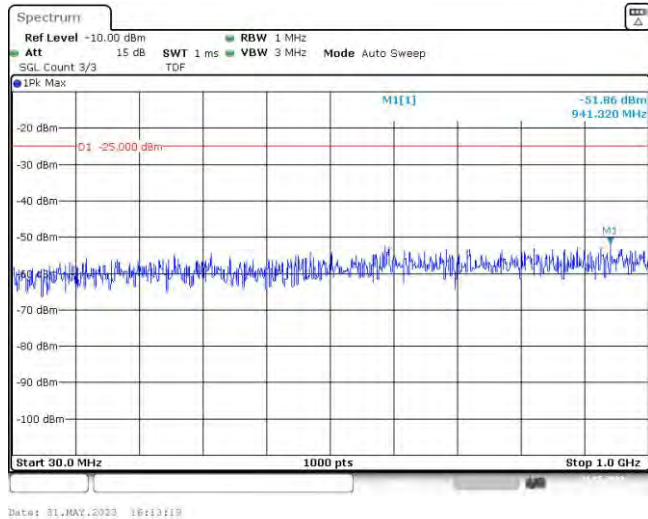

Band41-10MHz-16QAM-40620-1RB#0-Range1:30~1000MHz