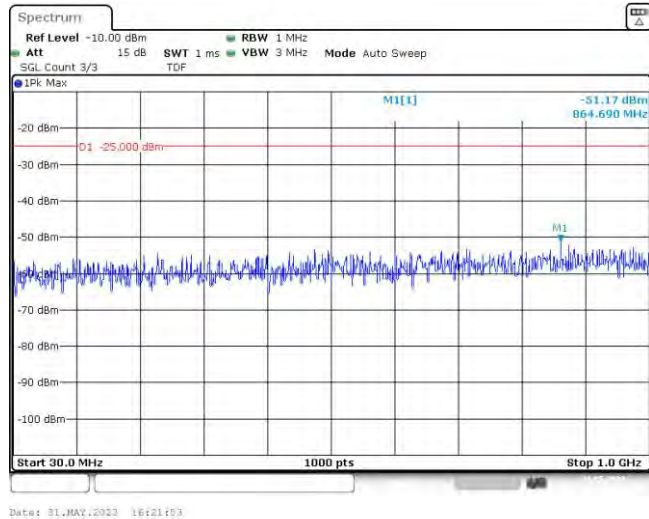

Band41-15MHz-16QAM-41515-75RB#0-Range1:30~1000MHz