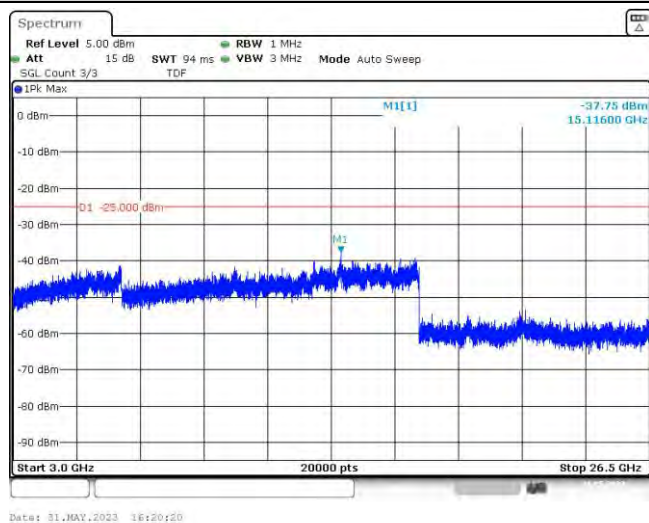

Band41-15MHz-16QAM-40620-75RB#0-Range3:3000~26500MHz