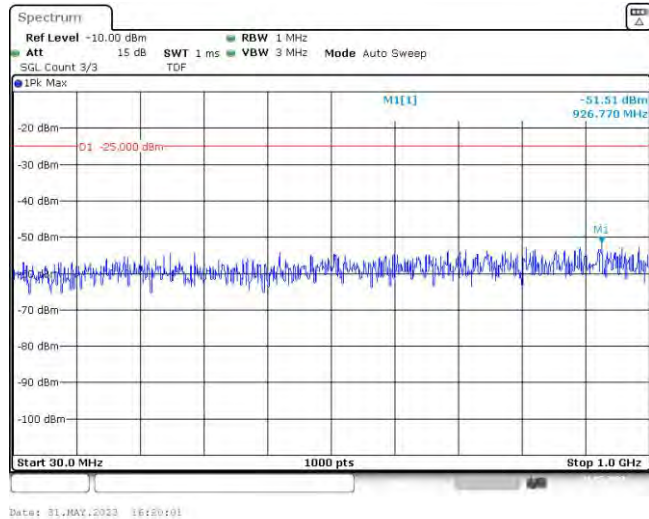

Band41-15MHz-16QAM-40620-75RB#0-Range1:30~1000MHz