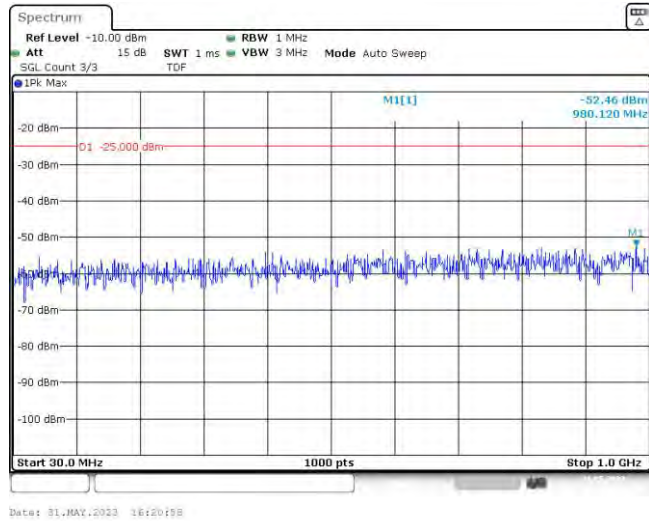

Band41-15MHz-16QAM-40620-75RB#0-Range1:30~1000MHz

Band41-15MHz-16QAM-40620-75RB#0-Range2:1000~3000MHz

Band41-15MHz-16QAM-40620-75RB#0-Range3:3000~26500MHz

Band41-15MHz-16QAM-41515-1RB#0-Range1:30~1000MHz