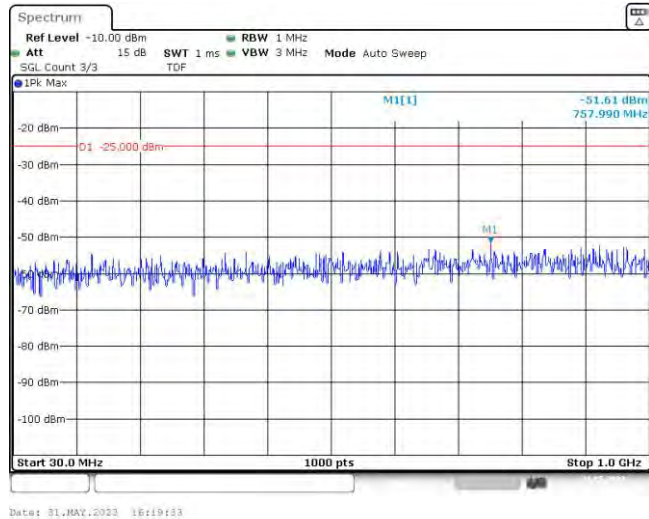

Band41-15MHz-QPSK-40620-75RB#0-Range1:30~1000MHz