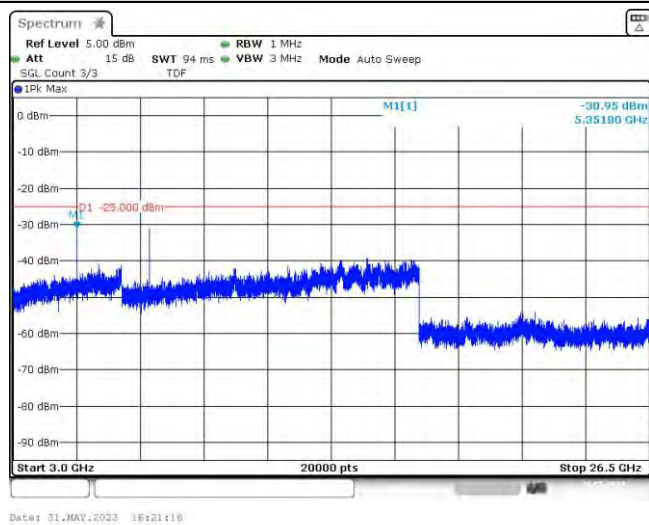

Band41-15MHz-16QAM-41515-1RB#0-Range3:3000~26500MHz