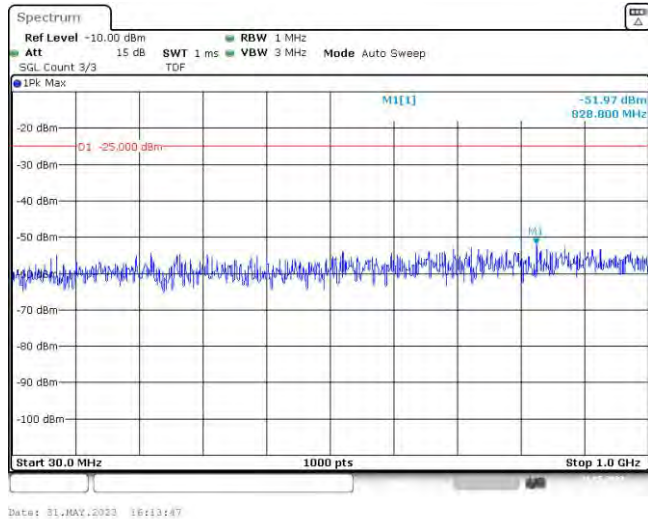

Band41-10MHz-QPSK-40620-50RB#0-Range1:30~1000MHz