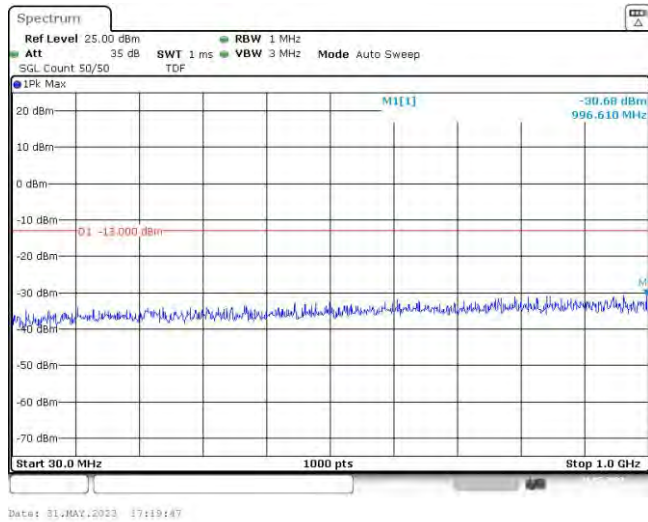

Band25-15MHz-16QAM-26115-75RB#0-Range1:30~1000MHz