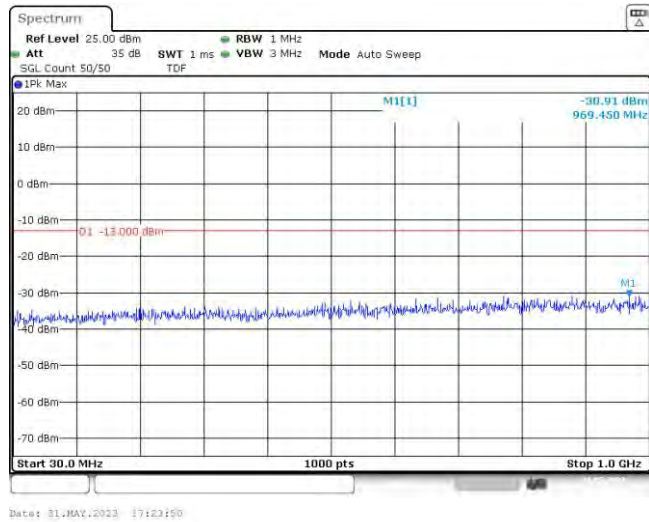

Band25-15MHz-16QAM-26615-75RB#0-Range1:30~1000MHz