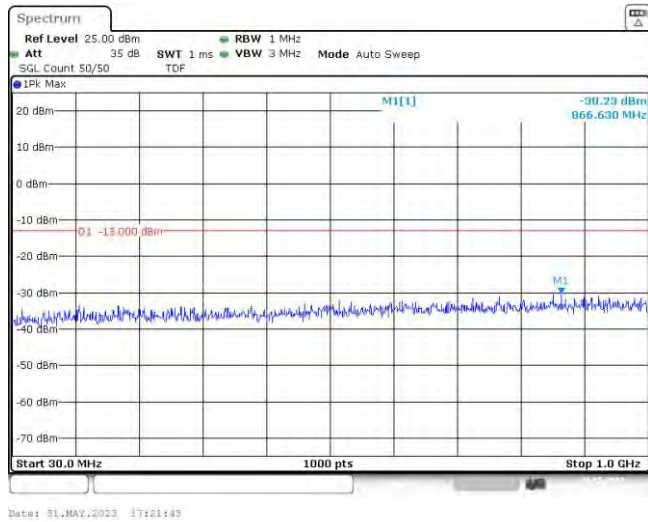

Band25-15MHz-16QAM-26365-75RB#0-Range1:30~1000MHz