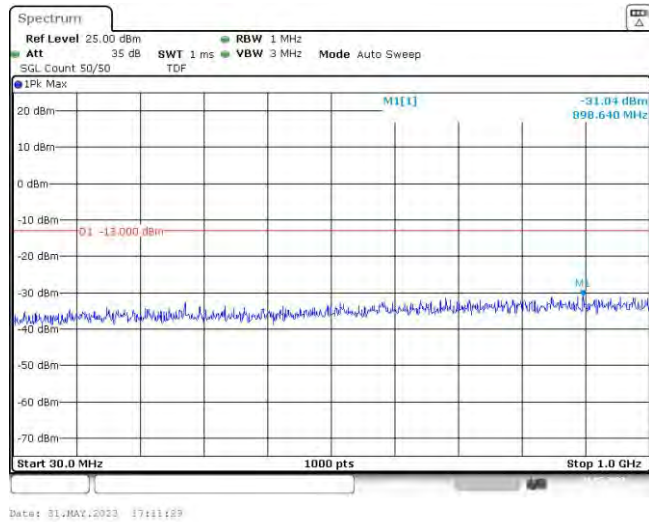

Band25-5MHz-16QAM-26665-25RB#0-Range1:30~1000MHz