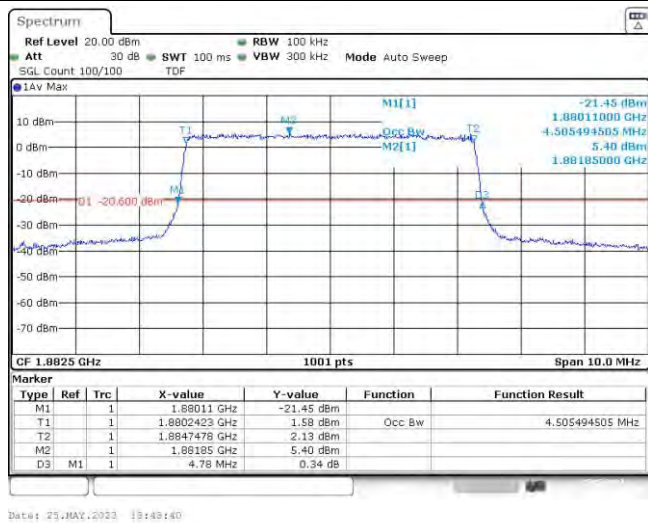

Band25-5MHz-16QAM-26365-25RB#0

Band25-5MHz-16QAM-26665-25RB#0