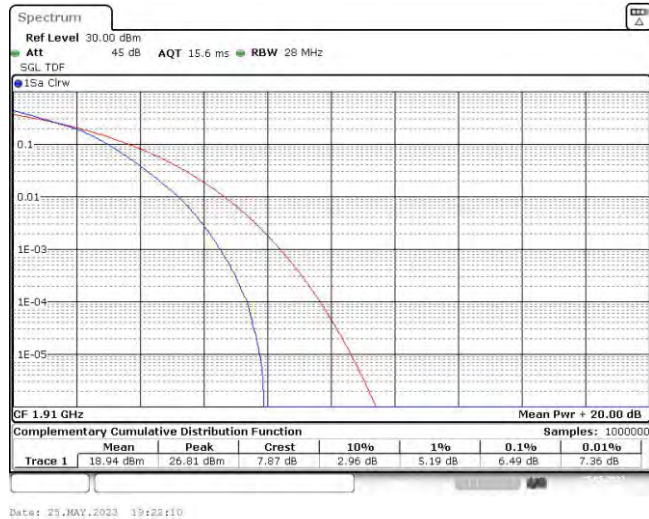

Band25-10MHz-16QAM-26640-50RB#0