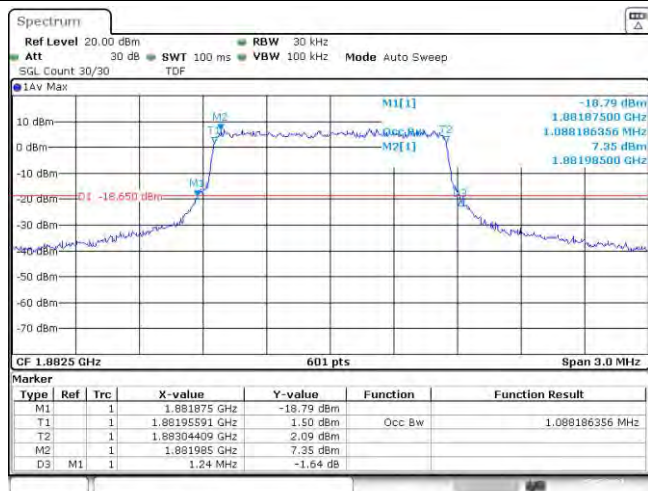

Band25-1.4MHz-16QAM-26365-6RB#0

Date: 25.MAY.2023 19:22:03

Band25-1.4MHz-16QAM-26683-6RB#0