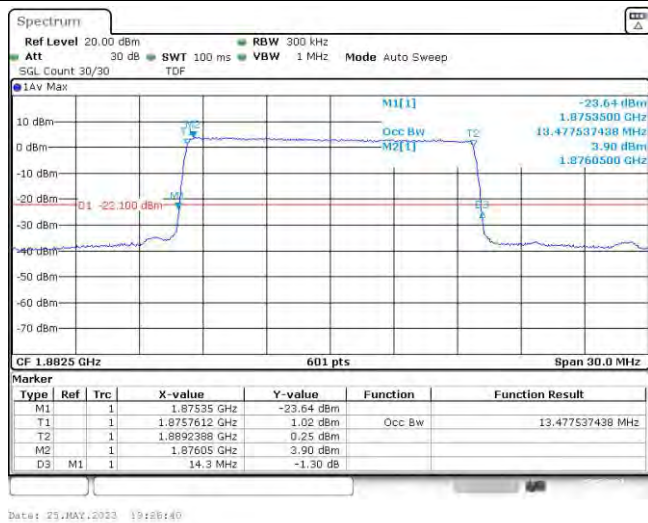

Band25-15MHz-16QAM-26365-75RB#0

Band25-15MHz-16QAM-26615-75RB#0