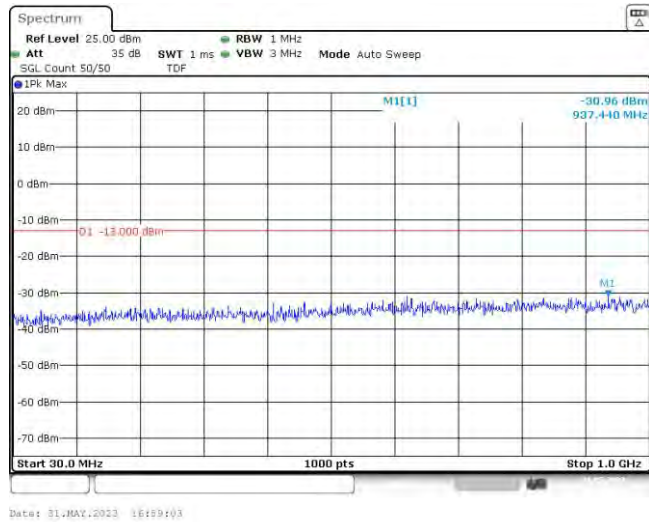

Band25-1.4MHz-16QAM-26683-6RB#0-Range1:30~1000MHz