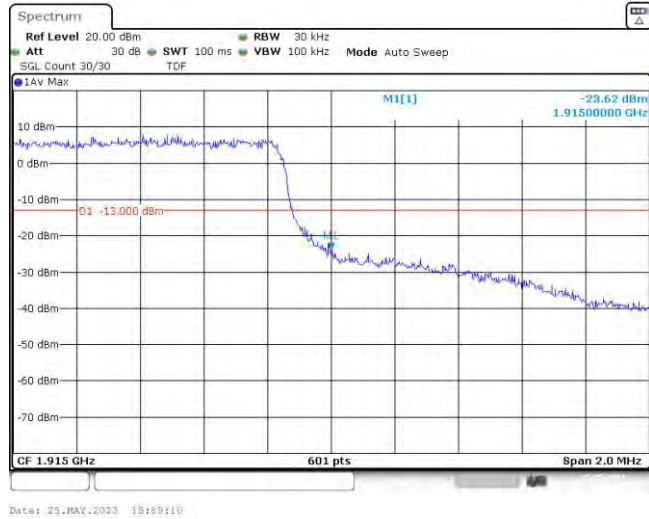

Band25-1.4MHz-16QAM-26683-6RB#0