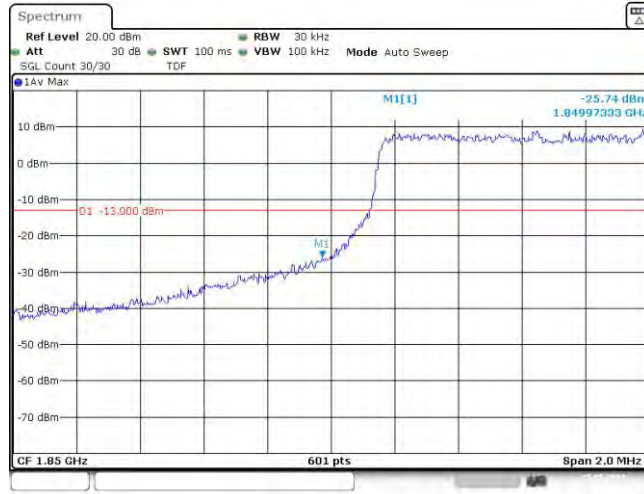

Test Graphs

Band25-1.4MHz-QPSK-26047-6RB#0

Date: 25.MAY.2023 19:59:32