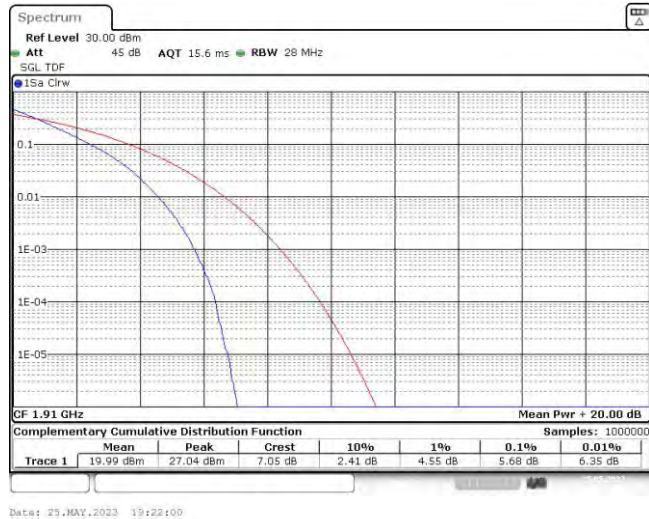

Band25-10MHz-QPSK-26640-50RB#0