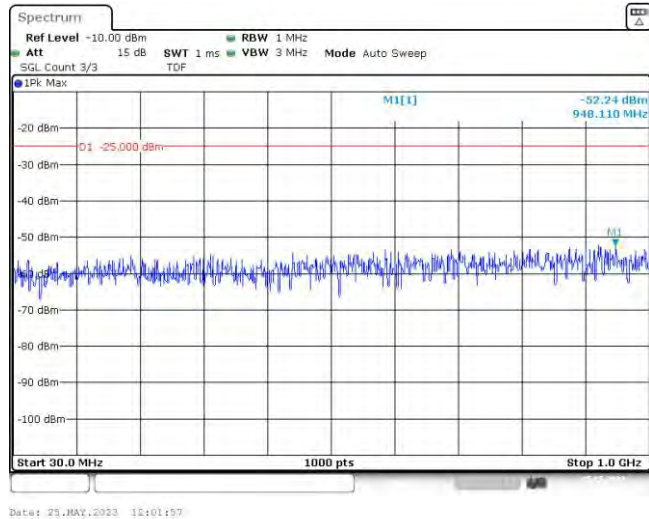

Band7-10MHz-16QAM-21400-50RB#0-Range1:30~1000MHz