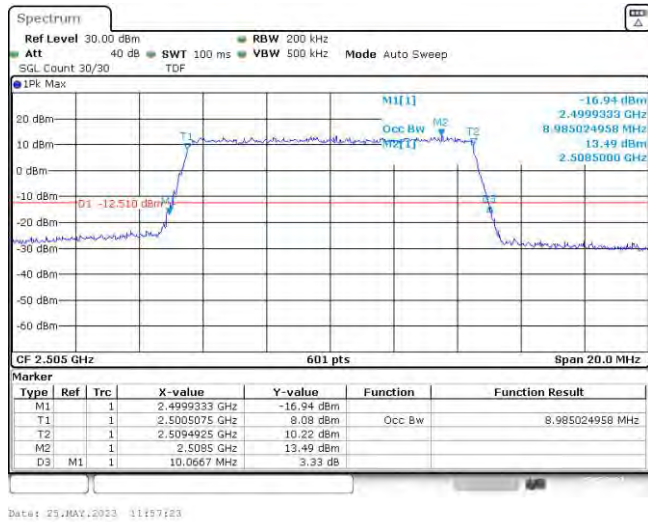

Test Graphs

Band7-5MHz-QPSK-20775-25RB#0

Band7-5MHz-QPSK-21100-25RB#0

Band7-5MHz-QPSK-21425-25RB#0

Band7-5MHz-16QAM-20775-25RB#0

Band7-5MHz-16QAM-21100-25RB#0

Band7-5MHz-16QAM-21425-25RB#0

Band7-10MHz-QPSK-20800-50RB#0