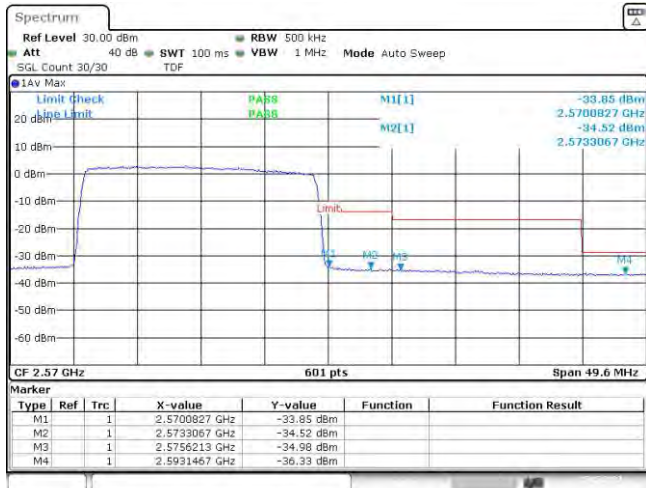

Band7-15MHz-16QAM-21375-75RB#0

Band7-20MHz-QPSK-20850-100RB#0

Band7-20MHz-QPSK-21350-100RB#0

Band7-20MHz-16QAM-20850-100RB#0

Band7-20MHz-16QAM-21350-100RB#0

Date: 25.MAY.2023 15:29:18

Appendix E: Conducted Spurious Emission