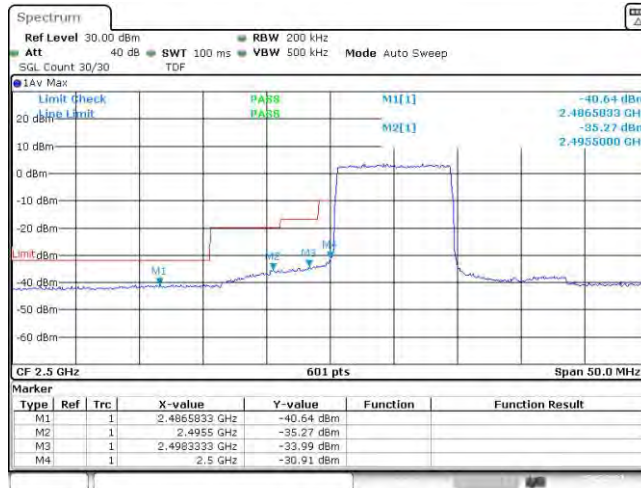

Test Graphs

Band7-5MHz-QPSK-20775-25RB#0

Band7-5MHz-QPSK-21425-25RB#0

Band7-5MHz-16QAM-20775-25RB#0

Band7-5MHz-16QAM-21425-25RB#0

Date: 23.MAY.2023 11:46:20

Band7-10MHz-QPSK-20800-50RB#0

Date: 23.MAY.2023 11:58:39