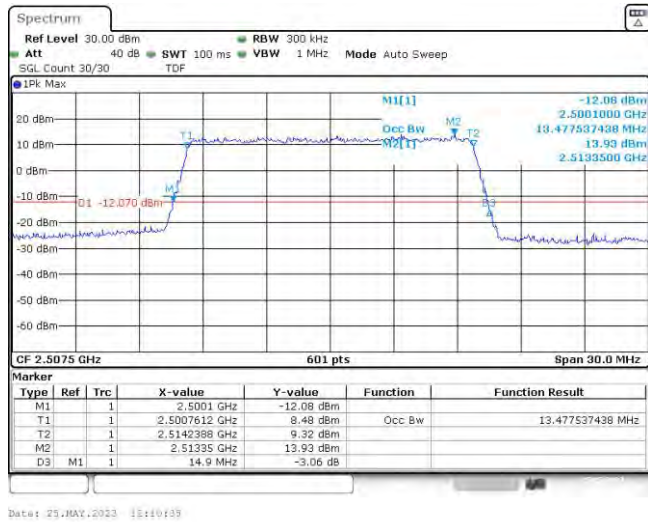

Band7-15MHz-QPSK-20825-75RB#0