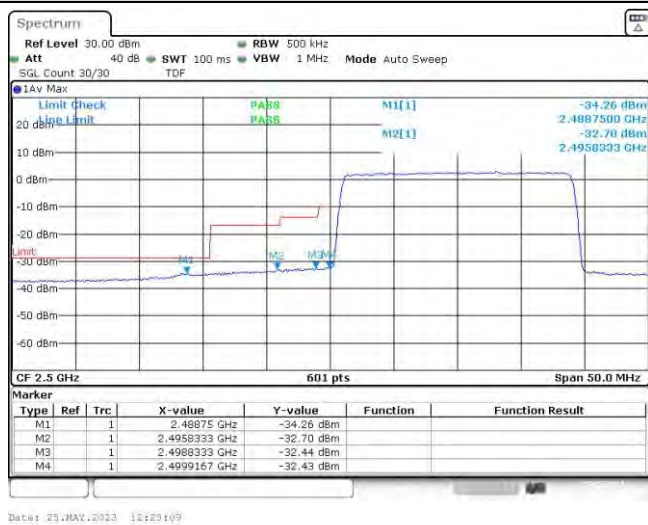

Band7-15MHz-16QAM-21375-75RB#0

Band7-20MHz-QPSK-20850-100RB#0

Band7-20MHz-QPSK-21350-100RB#0

Band7-20MHz-16QAM-20850-100RB#0

Band7-20MHz-16QAM-21350-100RB#0

Date: 25.MAY.2023 15:29:18

Appendix E: Conducted Spurious Emission