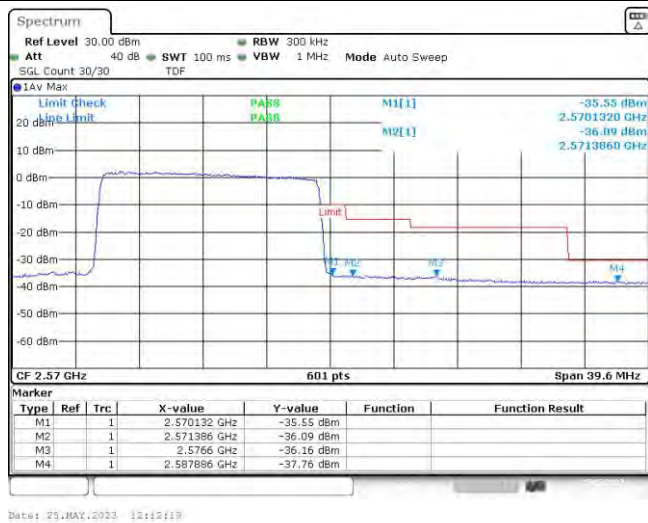

Band7-15MHz-16QAM-21375-75RB#0

Band7-20MHz-QPSK-20850-100RB#0