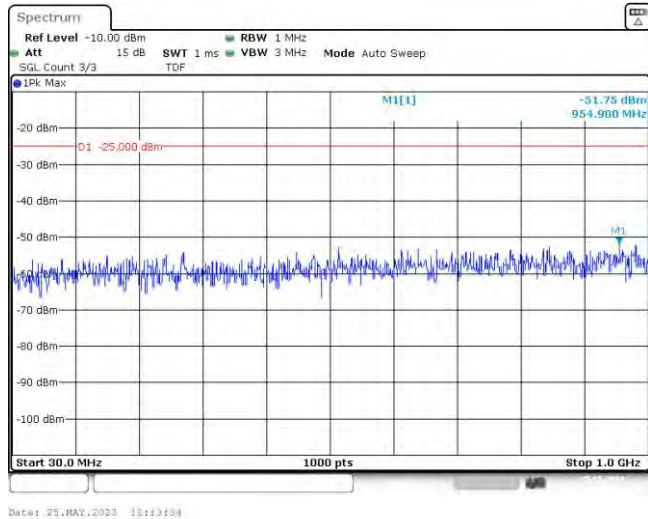

Band7-15MHz-QPSK-21100-75RB#0-Range1:30~1000MHz