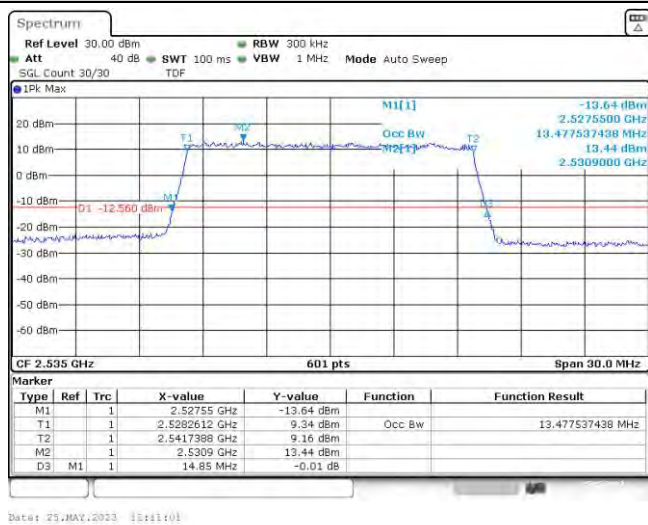

Band7-15MHz-16QAM-21100-75RB#0

Band7-15MHz-16QAM-21375-75RB#0