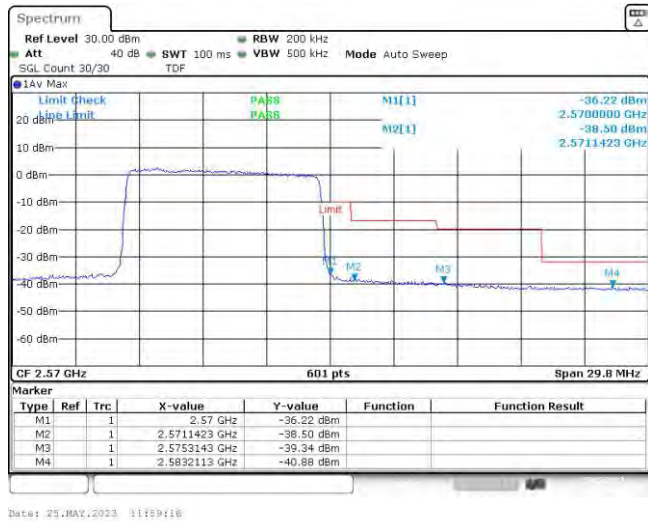

Band7-10MHz-QPSK-21400-50RB#0

Date: 23.MAY.2023 11:59:04

Band7-10MHz-16QAM-20800-50RB#0

Band7-10MHz-16QAM-21400-50RB#0

Band7-15MHz-QPSK-20825-75RB#0

Band7-15MHz-QPSK-21375-75RB#0

Band7-15MHz-16QAM-20825-75RB#0