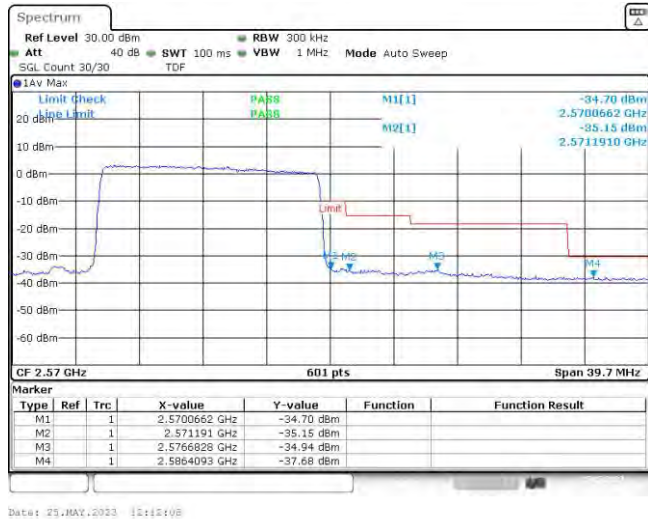

Band7-10MHz-QPSK-21400-50RB#0

Date: 23.MAY.2023 11:59:04

Band7-10MHz-16QAM-20800-50RB#0

Band7-10MHz-16QAM-21400-50RB#0

Band7-15MHz-QPSK-20825-75RB#0

Band7-15MHz-QPSK-21375-75RB#0

Band7-15MHz-16QAM-20825-75RB#0