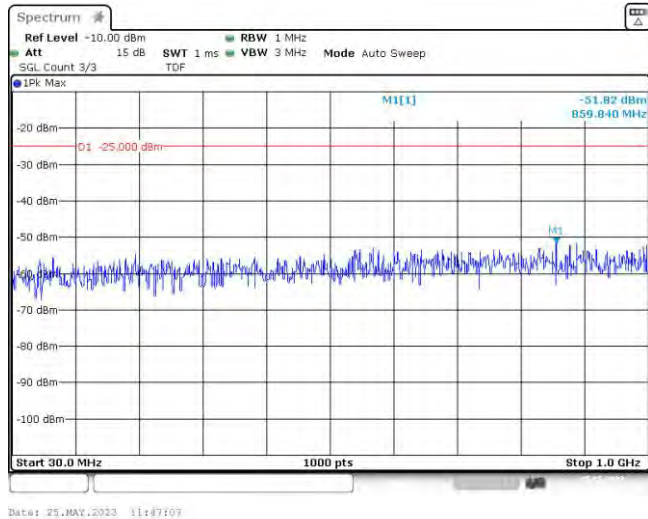

Band7-5MHz-16QAM-20775-25RB#0-Range1:30~1000MHz