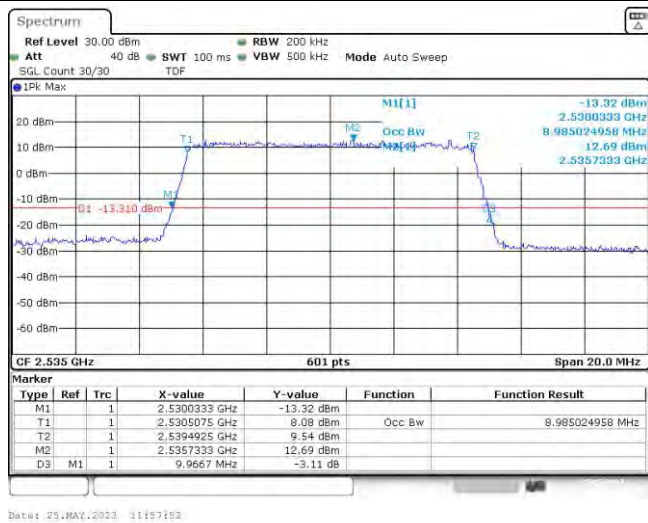

Band7-10MHz-16QAM-21100-50RB#0

Band7-10MHz-16QAM-21400-50RB#0