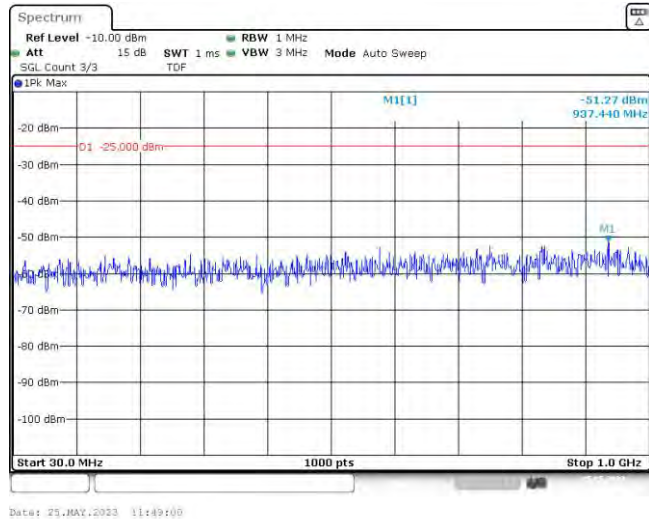

Band7-5MHz-16QAM-21425-25RB#0-Range1:30~1000MHz