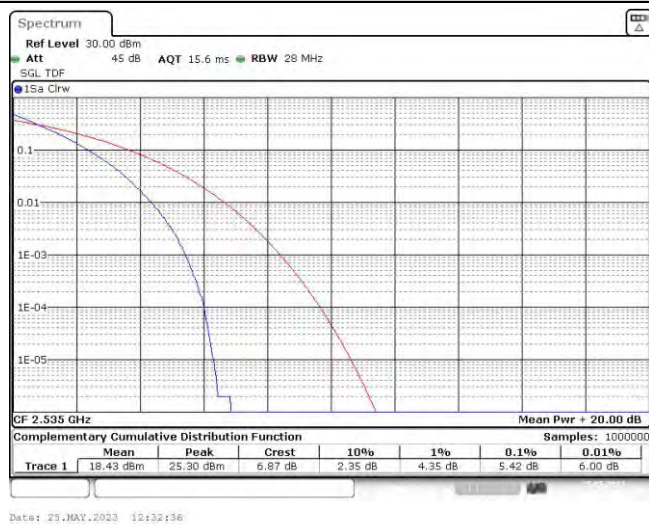

Band7-20MHz-QPSK-21100-100RB#0