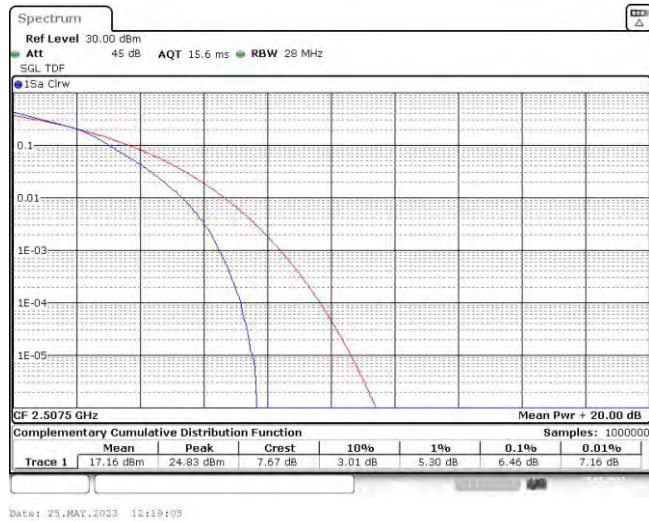

Band7-15MHz-16QAM-20825-75RB#0