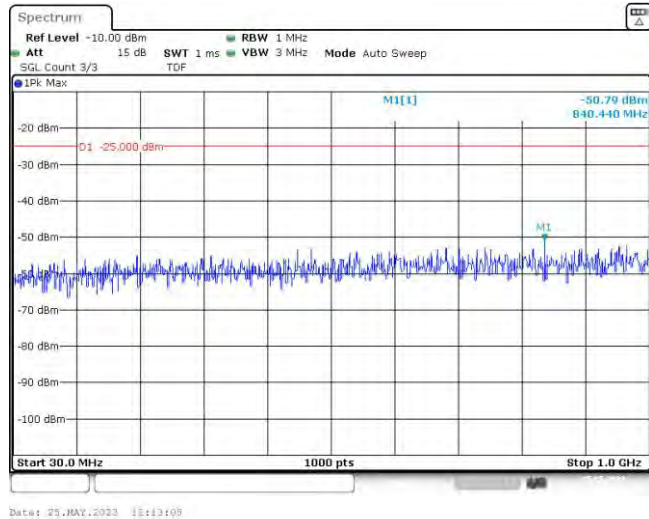

Band7-15MHz-16QAM-20825-75RB#0-Range1:30~1000MHz