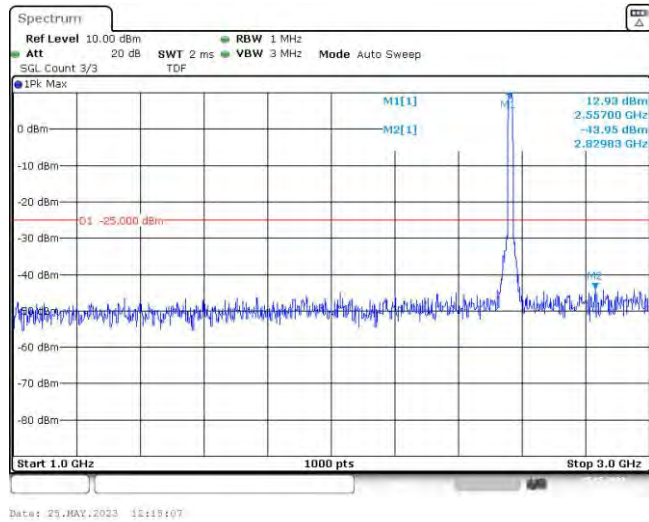

Band7-15MHz-16QAM-21100-75RB#0-Range1:30~1000MHz

Band7-15MHz-16QAM-21100-75RB#0-Range2:1000~3000MHz

Band7-15MHz-16QAM-21100-75RB#0-Range3:3000~26500MHz

Band7-15MHz-16QAM-21375-75RB#0-Range1:30~1000MHz

Band7-15MHz-16QAM-21375-75RB#0-Range2:1000~3000MHz