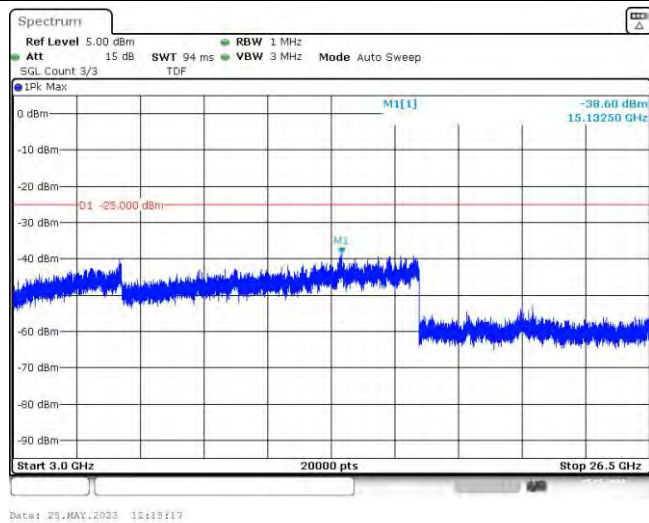

Band7-15MHz-16QAM-21375-75RB#0-Range3:3000~26500MHz