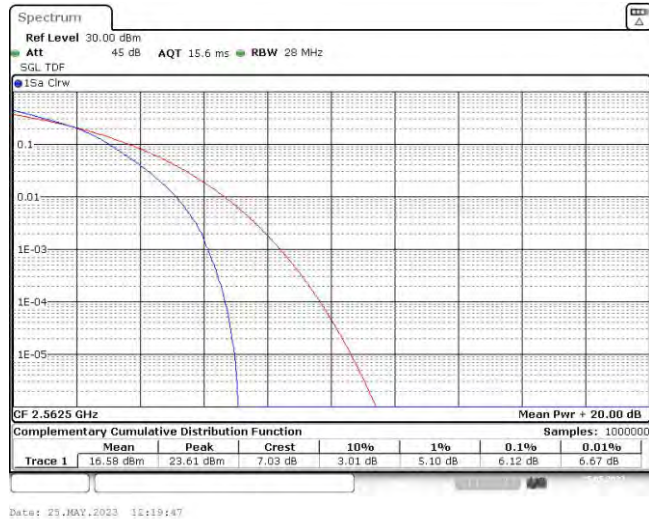

Band7-15MHz-16QAM-21375-75RB#0