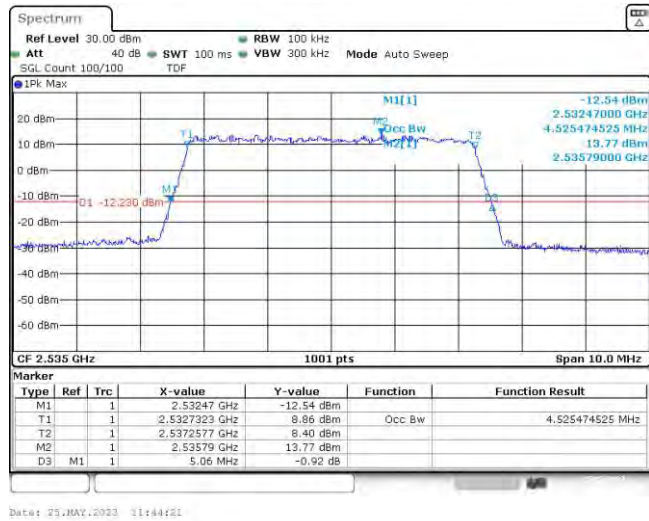

Test Graphs

Band7-5MHz-QPSK-20775-25RB#0

Band7-5MHz-QPSK-21100-25RB#0

Band7-5MHz-QPSK-21425-25RB#0

Band7-5MHz-16QAM-20775-25RB#0

Band7-5MHz-16QAM-21100-25RB#0

Band7-5MHz-16QAM-21425-25RB#0

Band7-10MHz-QPSK-20800-50RB#0