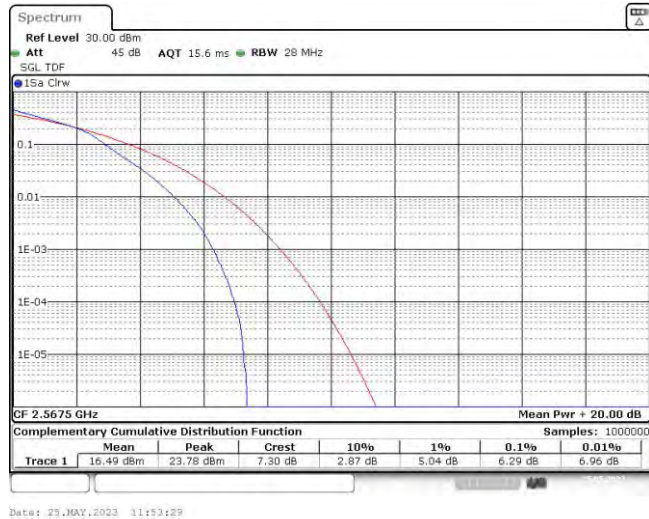

Band7-5MHz-16QAM-21425-25RB#0