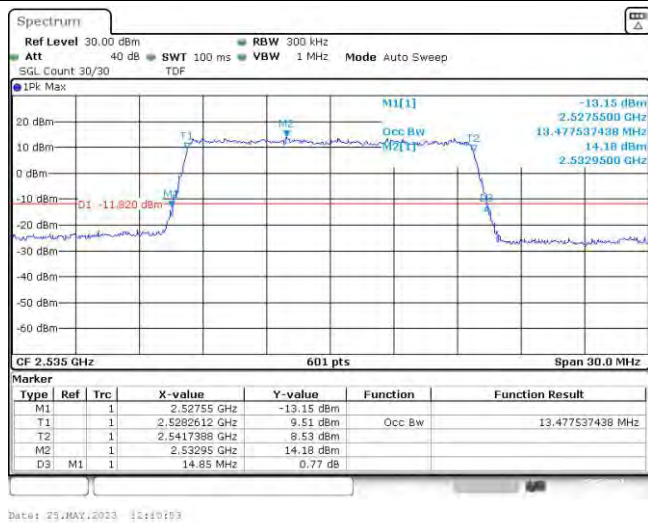

Band7-15MHz-QPSK-21100-75RB#0

Band7-15MHz-QPSK-21375-75RB#0