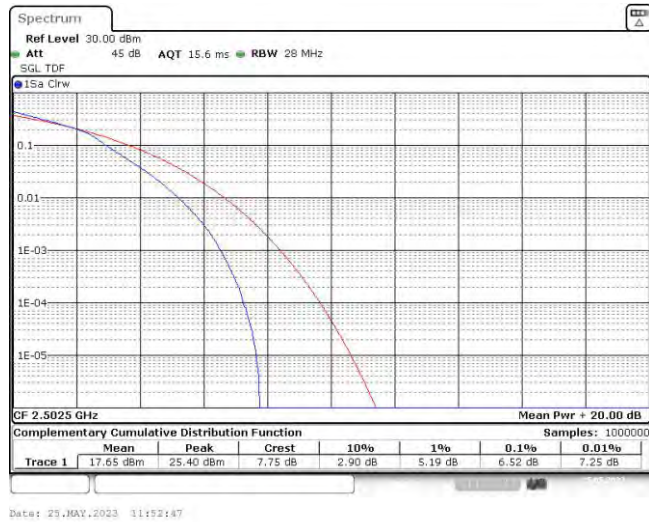

Test Graphs

Band7-5MHz-QPSK-20775-25RB#0

Date: 23.MAY.2023 11:52:37

Band7-5MHz-QPSK-21100-25RB#0

Date: 23.MAY.2023 11:52:58

Band7-5MHz-QPSK-21425-25RB#0

Band7-5MHz-16QAM-20775-25RB#0

Band7-5MHz-16QAM-21100-25RB#0