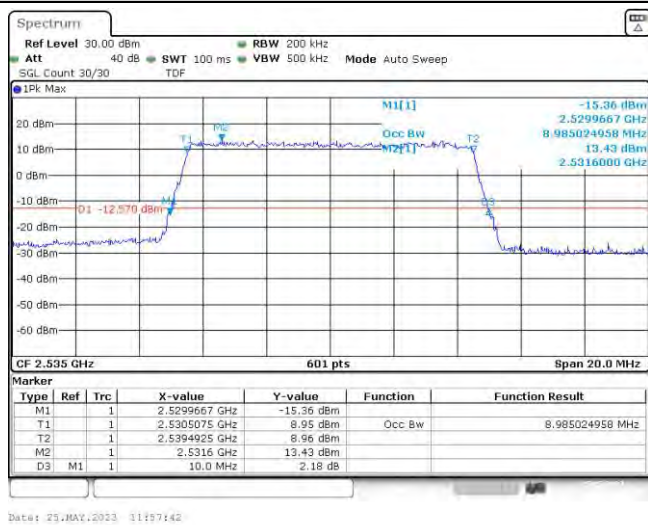

Band7-10MHz-QPSK-21100-50RB#0

Band7-10MHz-QPSK-21400-50RB#0