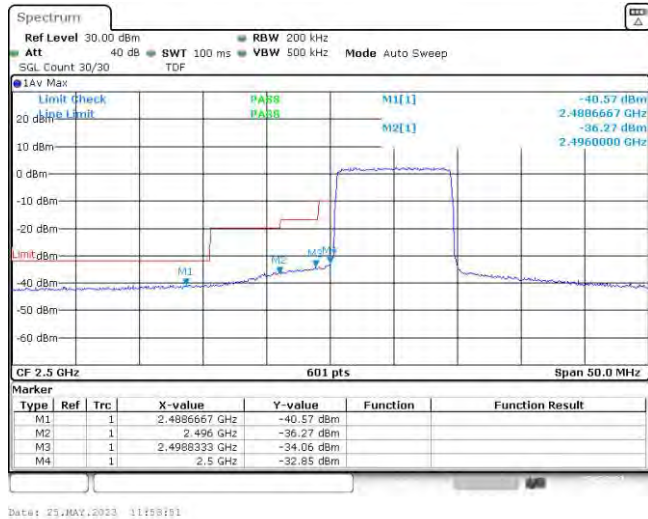

Band7-10MHz-16QAM-21400-50RB#0

Band7-15MHz-QPSK-20825-75RB#0

Band7-15MHz-QPSK-21375-75RB#0