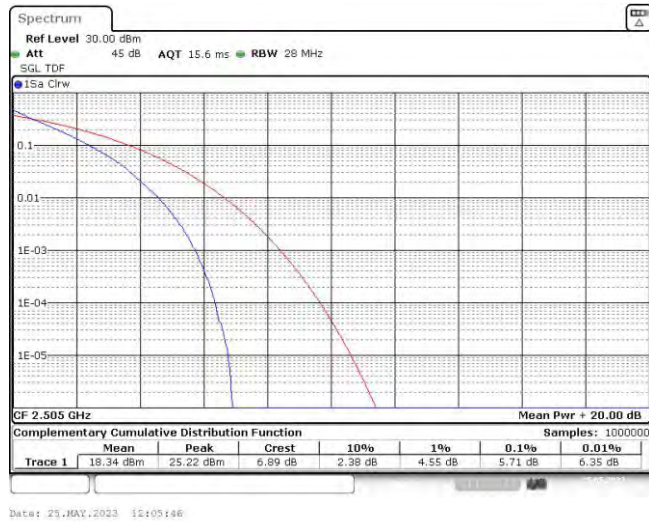

Band7-10MHz-QPSK-20800-50RB#0