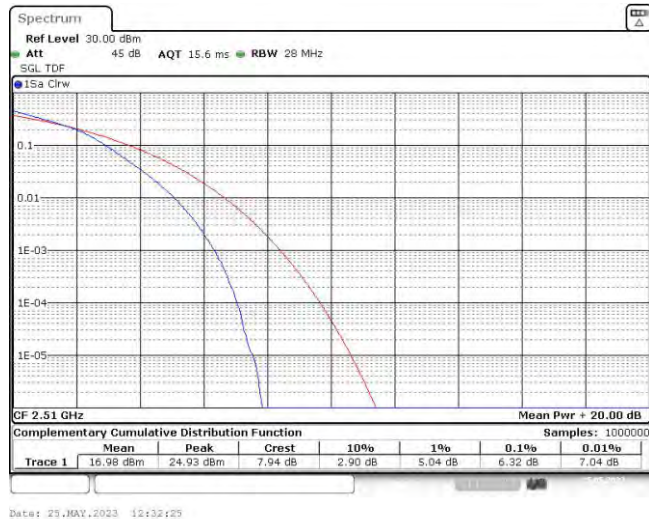

Band7-20MHz-QPSK-21100-100RB#0

Band7-20MHz-QPSK-21350-100RB#0

Date: 23.MAY.2023 12:32:57

Band7-20MHz-16QAM-20850-100RB#0

Date: 23.MAY.2023 12:32:29

Band7-20MHz-16QAM-21100-100RB#0

Date: 23.MAY.2023 12:32:46