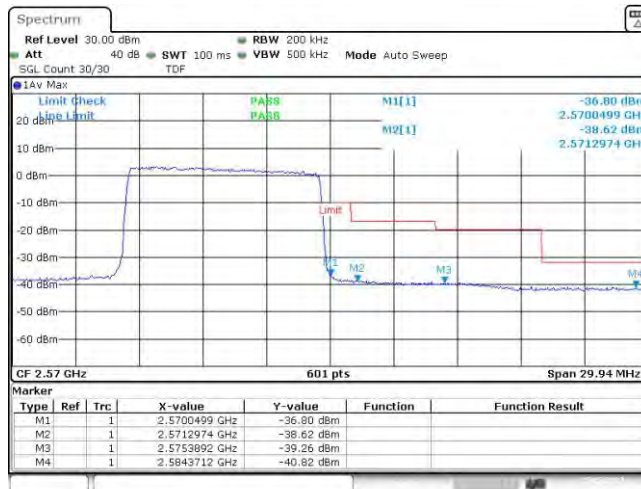

Band7-10MHz-QPSK-21400-50RB#0

Date: 23.MAY.2023 11:59:04

Band7-10MHz-16QAM-20800-50RB#0