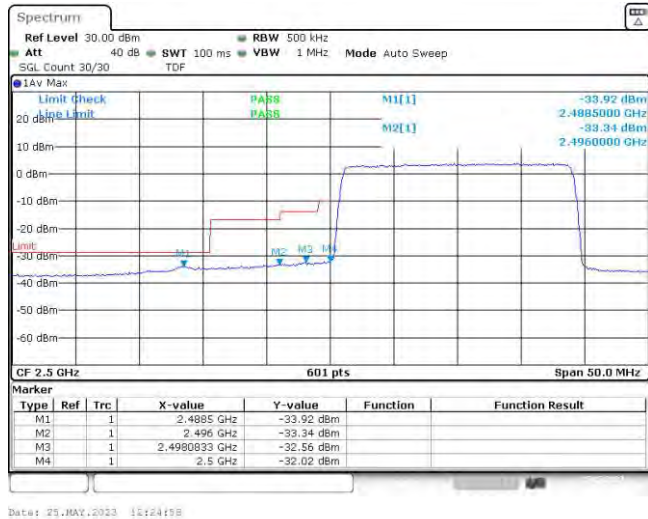

Band7-20MHz-QPSK-21350-100RB#0

Band7-20MHz-16QAM-20850-100RB#0

Band7-20MHz-16QAM-21350-100RB#0