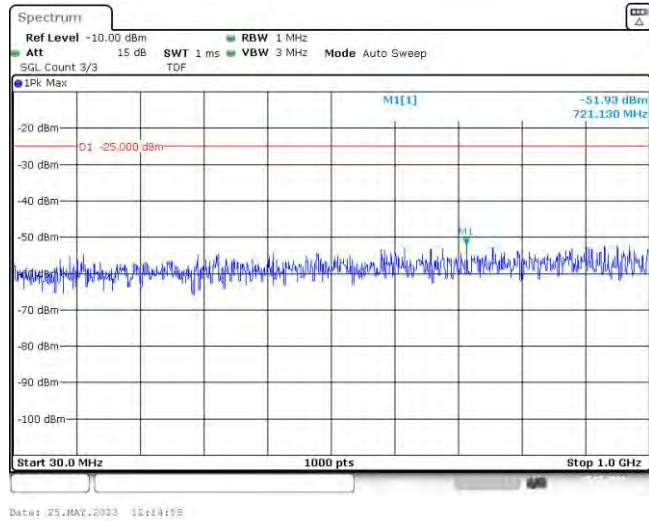

Band7-15MHz-16QAM-21100-75RB#0-Range1:30~1000MHz

Band7-15MHz-16QAM-21100-75RB#0-Range2:1000~3000MHz

Band7-15MHz-16QAM-21100-75RB#0-Range3:3000~26500MHz

Band7-15MHz-16QAM-21375-75RB#0-Range1:30~1000MHz

Band7-15MHz-16QAM-21375-75RB#0-Range2:1000~3000MHz