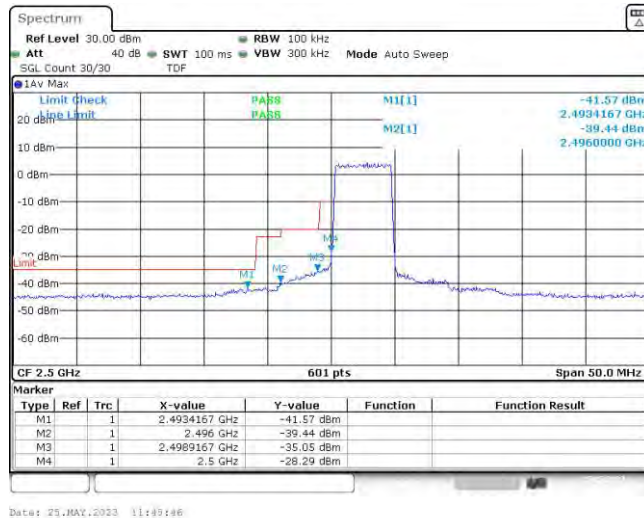

Test Graphs

Band7-5MHz-QPSK-20775-25RB#0