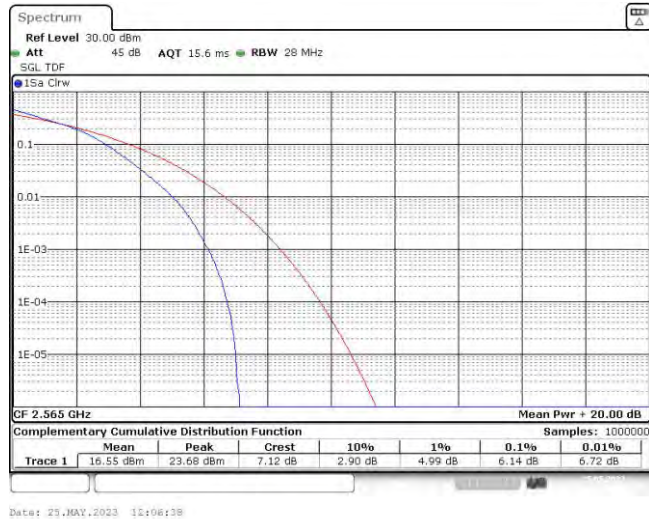

Band7-10MHz-16QAM-21400-50RB#0