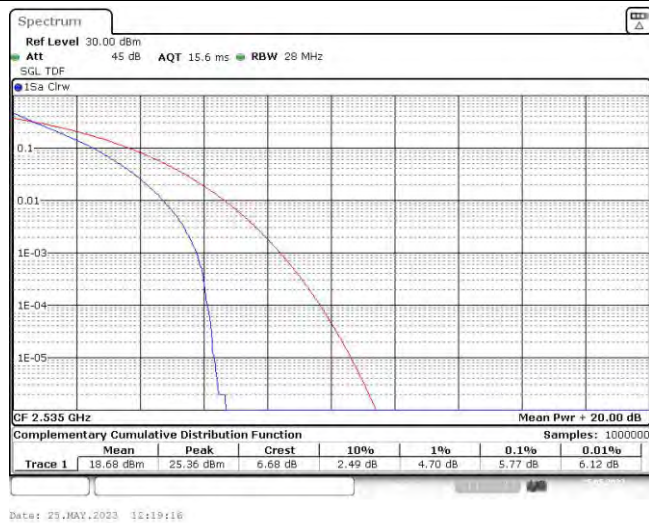

Band7-15MHz-QPSK-21100-75RB#0

Band7-15MHz-QPSK-21375-75RB#0