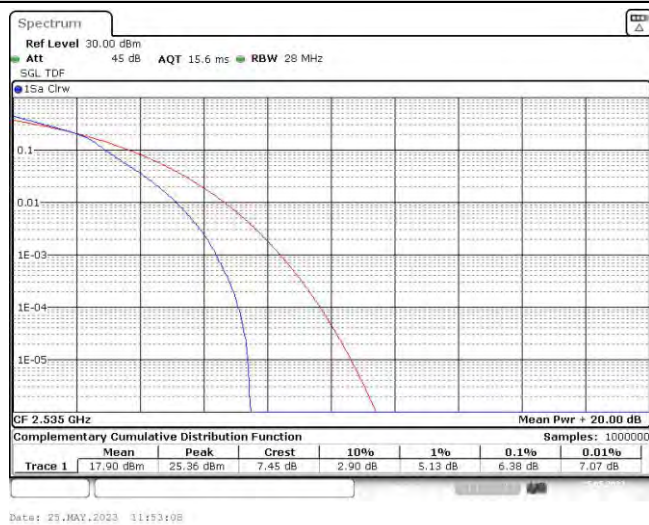

Test Graphs

Band7-5MHz-QPSK-20775-25RB#0

Date: 23.MAY.2023 11:52:37

Band7-5MHz-QPSK-21100-25RB#0

Date: 23.MAY.2023 11:52:58

Band7-5MHz-QPSK-21425-25RB#0

Band7-5MHz-16QAM-20775-25RB#0

Band7-5MHz-16QAM-21100-25RB#0