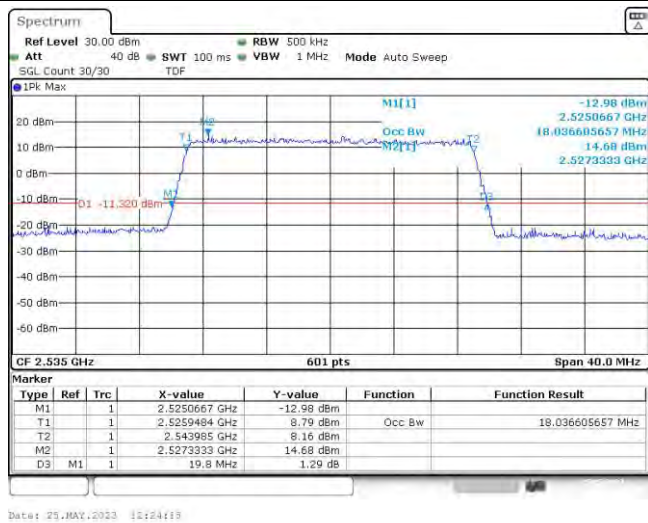

Band7-20MHz-16QAM-21100-100RB#0

Band7-20MHz-16QAM-21350-100RB#0