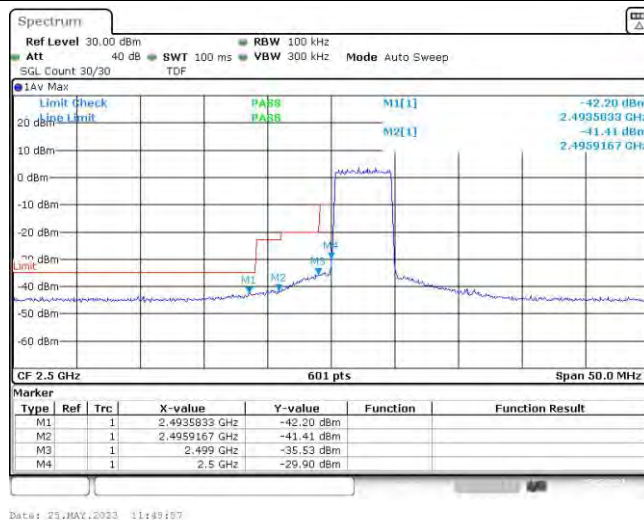

Test Graphs

Band7-5MHz-QPSK-20775-25RB#0

Band7-5MHz-QPSK-21425-25RB#0

Band7-5MHz-16QAM-20775-25RB#0

Band7-5MHz-16QAM-21425-25RB#0

Date: 23.MAY.2023 11:46:20

Band7-10MHz-QPSK-20800-50RB#0

Date: 23.MAY.2023 11:58:39