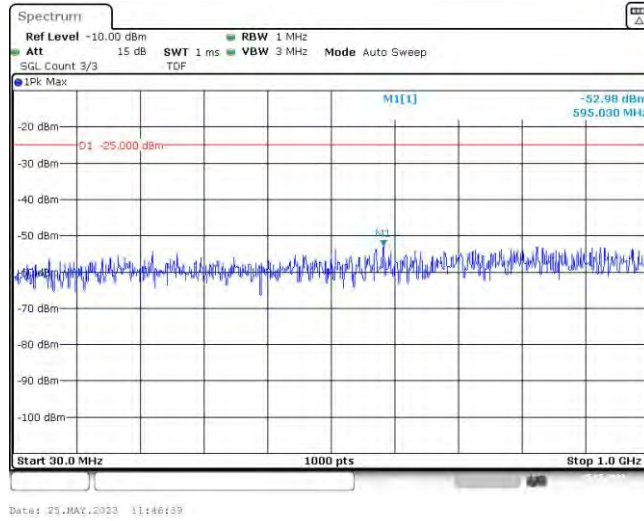

Test Graphs

Band7-5MHz-QPSK-20775-25RB#0-Range1:30~1000MHz