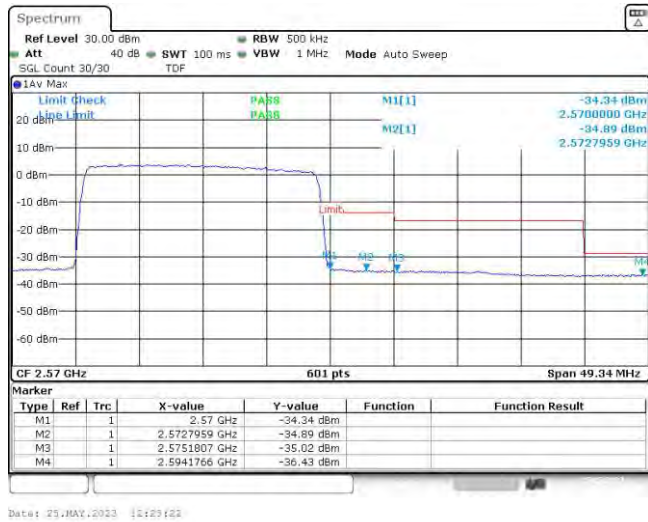

Band7-20MHz-QPSK-21350-100RB#0