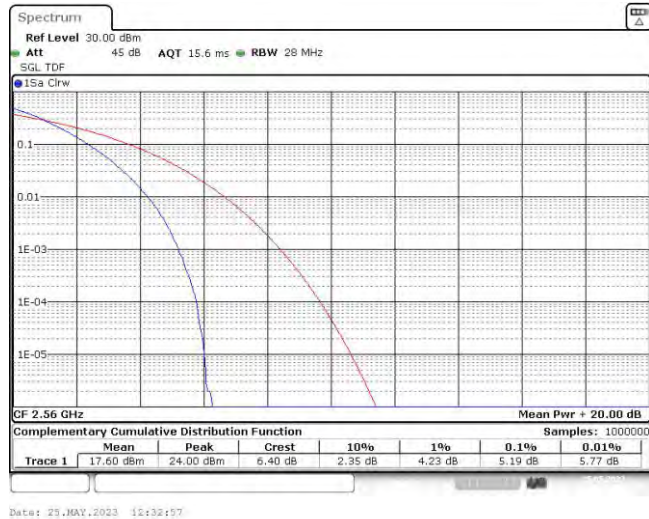

Band7-20MHz-QPSK-21350-100RB#0

Date: 23.MAY.2023 12:32:57