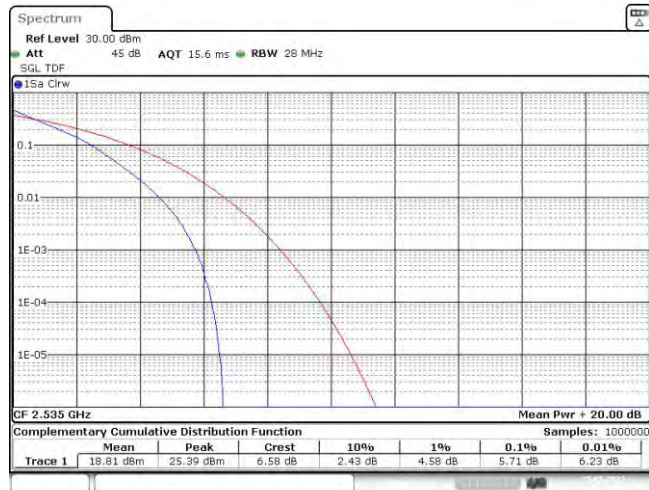

Band7-5MHz-QPSK-21100-25RB#0

Date: 23.MAY.2023 11:52:58