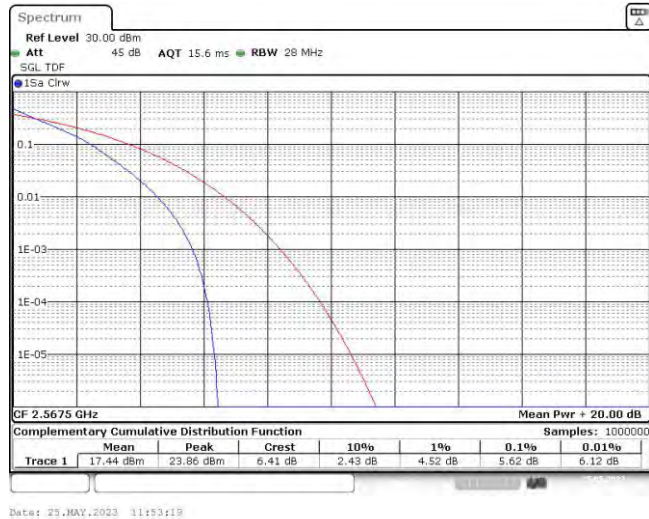

Test Graphs

Band7-5MHz-QPSK-20775-25RB#0

Date: 23.MAY.2023 11:52:37

Band7-5MHz-QPSK-21100-25RB#0

Date: 23.MAY.2023 11:52:58

Band7-5MHz-QPSK-21425-25RB#0

Band7-5MHz-16QAM-20775-25RB#0

Band7-5MHz-16QAM-21100-25RB#0