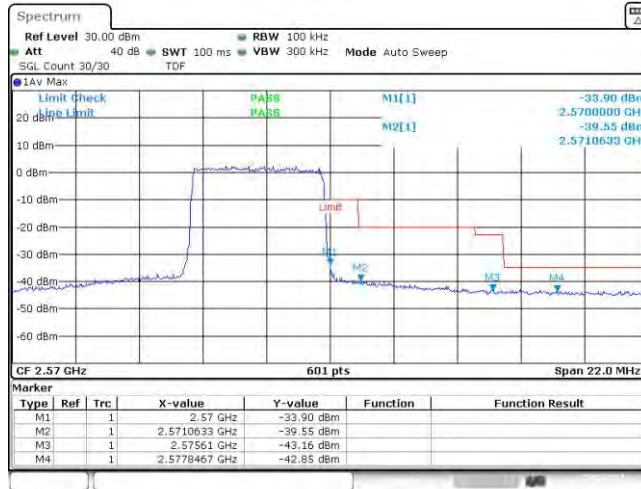

Test Graphs

Band7-5MHz-QPSK-20775-25RB#0

Band7-5MHz-QPSK-21425-25RB#0

Band7-5MHz-16QAM-20775-25RB#0

Band7-5MHz-16QAM-21425-25RB#0

Date: 23.MAY.2023 11:46:20

Band7-10MHz-QPSK-20800-50RB#0

Date: 23.MAY.2023 11:58:39