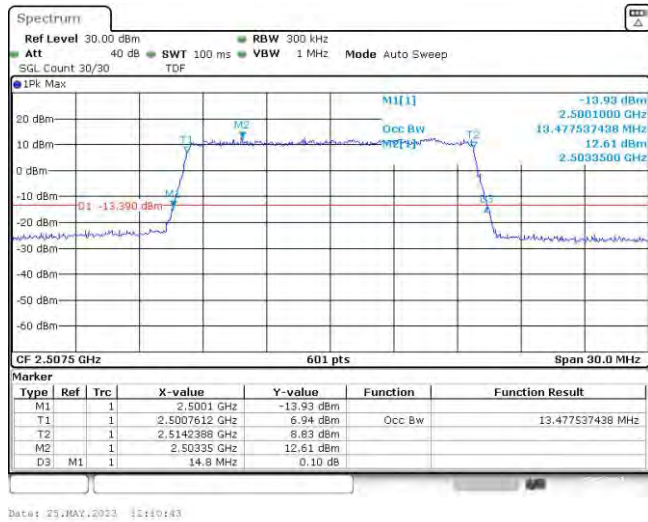

Band7-15MHz-16QAM-20825-75RB#0