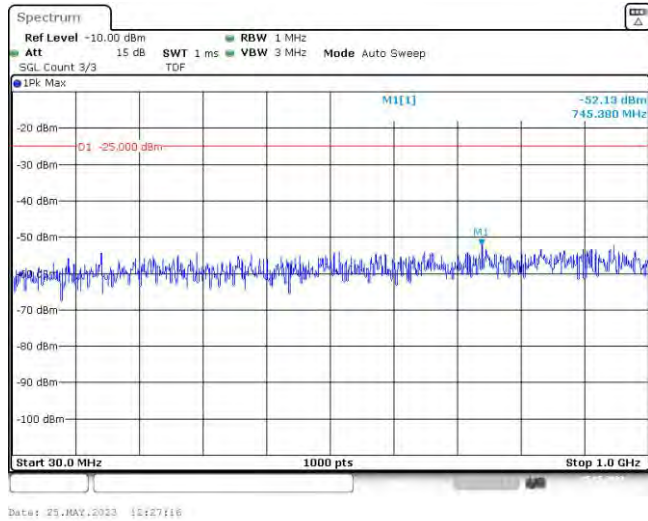

Band7-20MHz-16QAM-21100-100RB#0-Range1:30~1000MHz