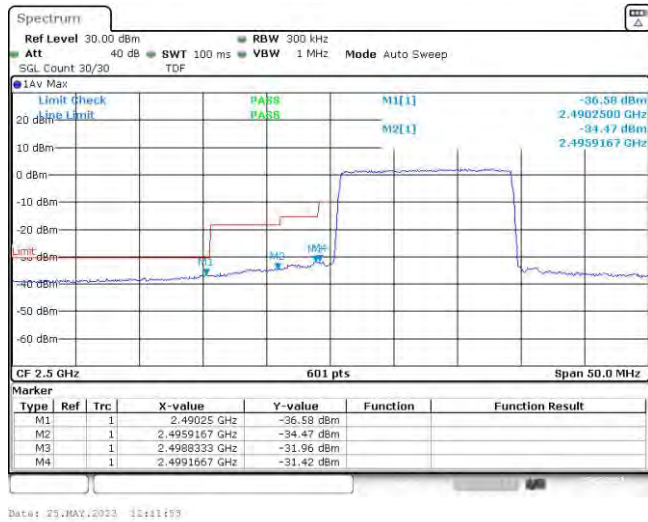

Band7-10MHz-QPSK-21400-50RB#0

Date: 23.MAY.2023 11:59:04

Band7-10MHz-16QAM-20800-50RB#0

Band7-10MHz-16QAM-21400-50RB#0

Band7-15MHz-QPSK-20825-75RB#0

Band7-15MHz-QPSK-21375-75RB#0

Band7-15MHz-16QAM-20825-75RB#0