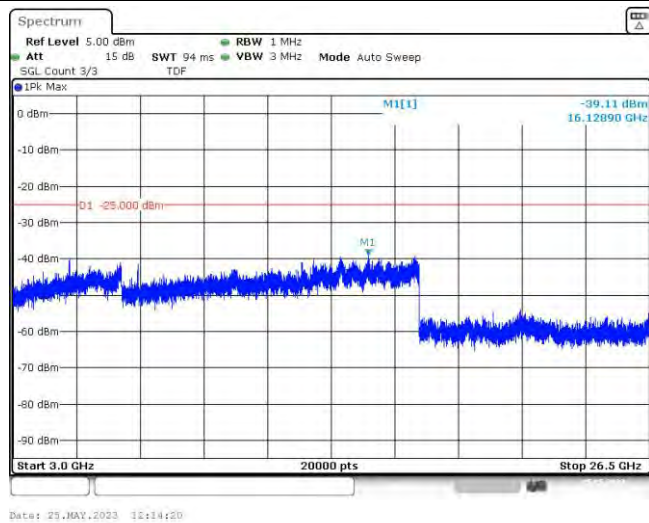

Band7-15MHz-16QAM-21100-75RB#0-Range3:3000~26500MHz

Band7-15MHz-16QAM-21375-75RB#0-Range1:30~1000MHz