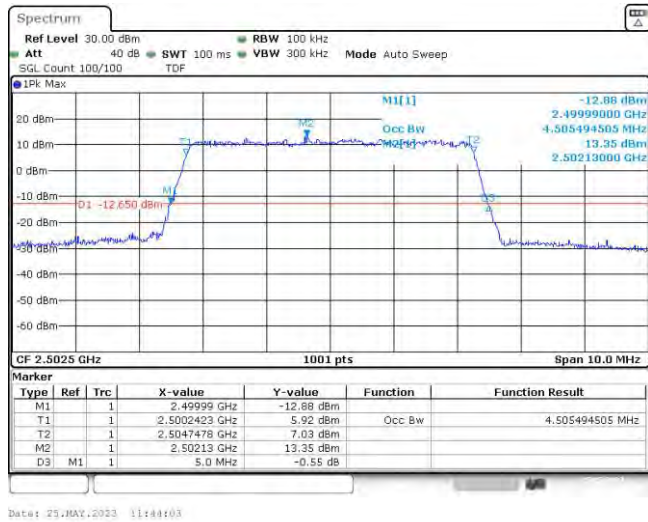

Test Graphs

Band7-5MHz-QPSK-20775-25RB#0

Band7-5MHz-QPSK-21100-25RB#0

Band7-5MHz-QPSK-21425-25RB#0

Band7-5MHz-16QAM-20775-25RB#0

Band7-5MHz-16QAM-21100-25RB#0

Band7-5MHz-16QAM-21425-25RB#0

Band7-10MHz-QPSK-20800-50RB#0