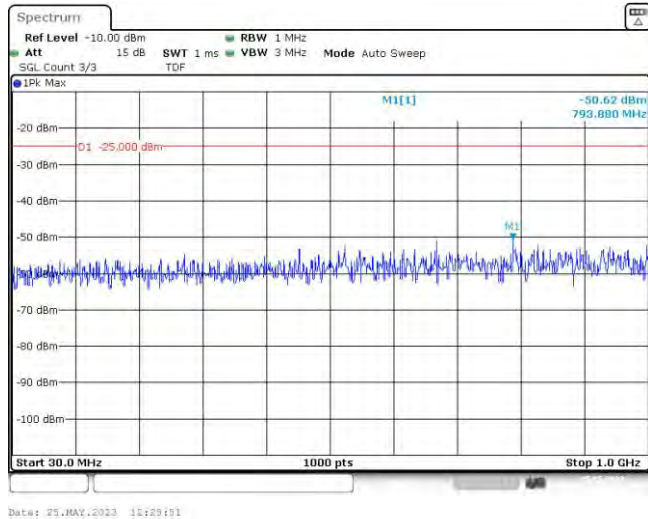

Band7-20MHz-QPSK-20850-100RB#0-Range1:30~1000MHz