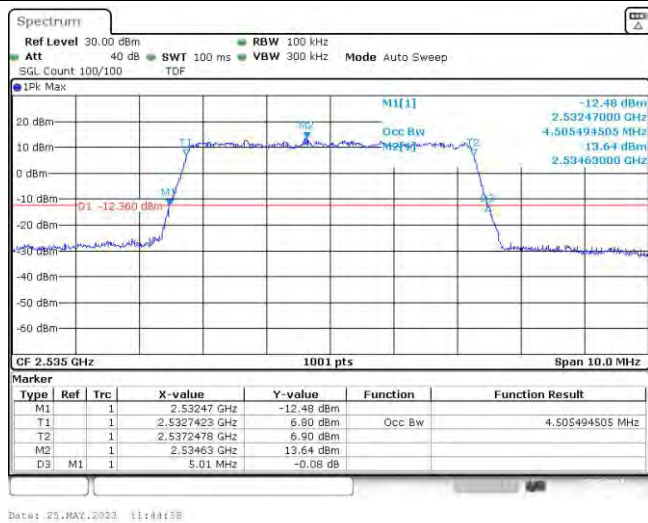

Test Graphs

Band7-5MHz-QPSK-20775-25RB#0

Band7-5MHz-QPSK-21100-25RB#0

Band7-5MHz-QPSK-21425-25RB#0

Band7-5MHz-16QAM-20775-25RB#0

Band7-5MHz-16QAM-21100-25RB#0

Band7-5MHz-16QAM-21425-25RB#0

Band7-10MHz-QPSK-20800-50RB#0