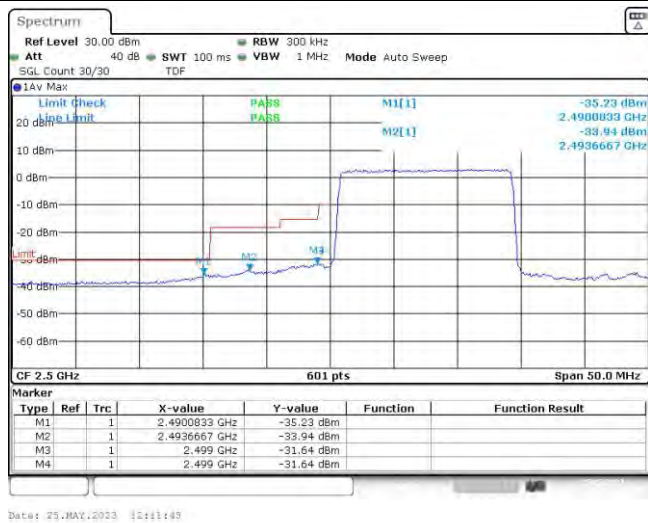

Band7-10MHz-QPSK-21400-50RB#0

Date: 23.MAY.2023 11:59:04

Band7-10MHz-16QAM-20800-50RB#0

Band7-10MHz-16QAM-21400-50RB#0

Band7-15MHz-QPSK-20825-75RB#0

Band7-15MHz-QPSK-21375-75RB#0

Band7-15MHz-16QAM-20825-75RB#0