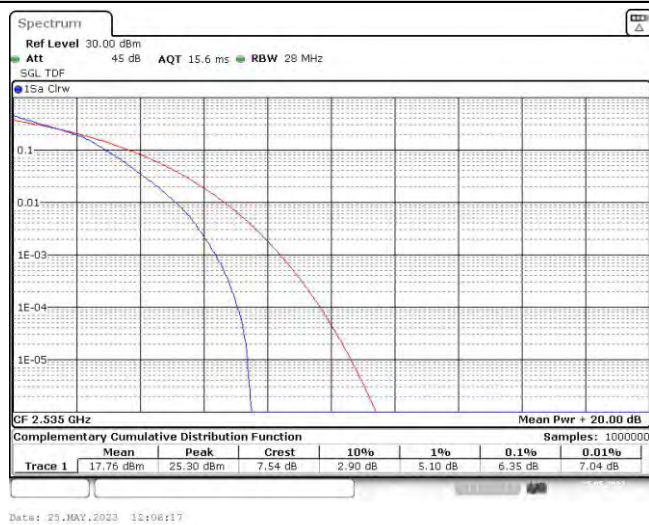

Band7-10MHz-16QAM-21100-50RB#0