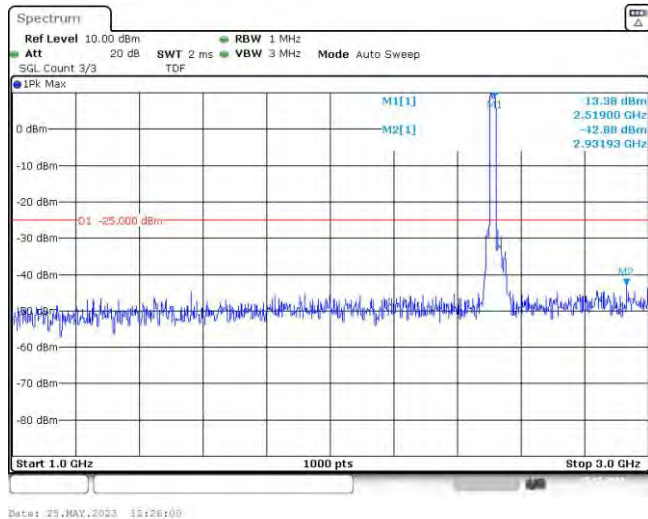

Band7-20MHz-QPSK-20850-100RB#0-Range2:1000~3000MHz