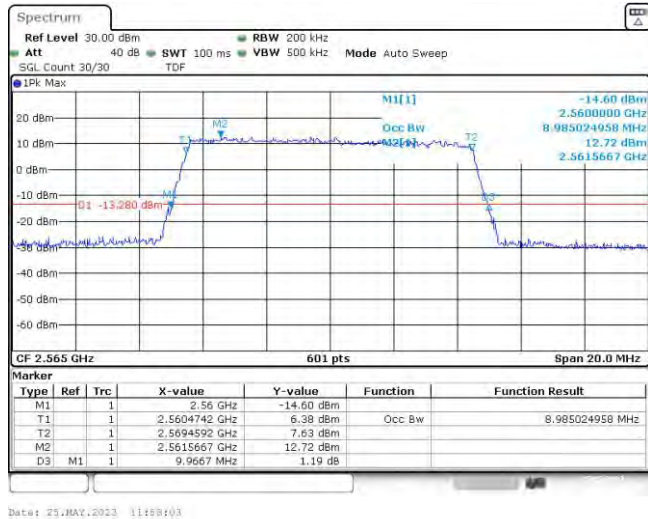

Band7-10MHz-16QAM-20800-50RB#0

Band7-10MHz-16QAM-21100-50RB#0

Band7-10MHz-16QAM-21400-50RB#0