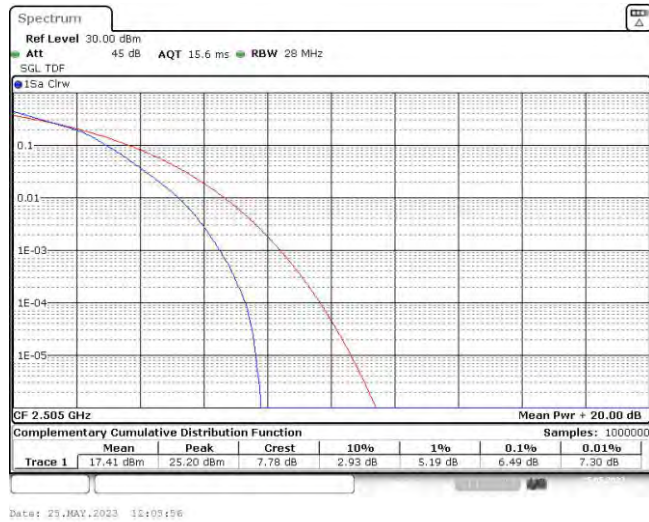

Band7-10MHz-16QAM-20800-50RB#0