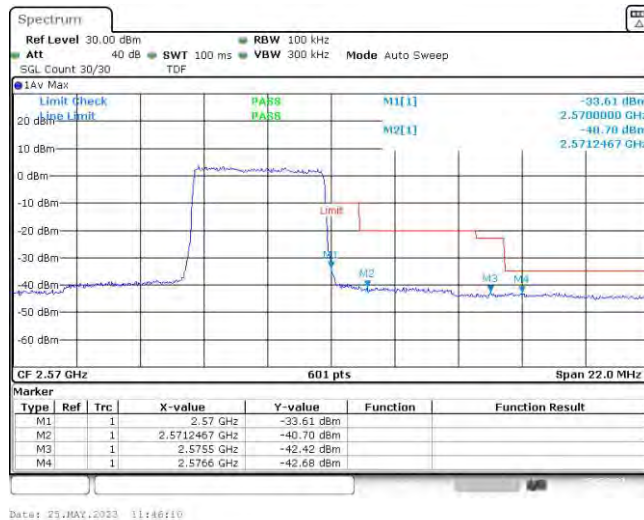

Band7-5MHz-QPSK-21425-25RB#0