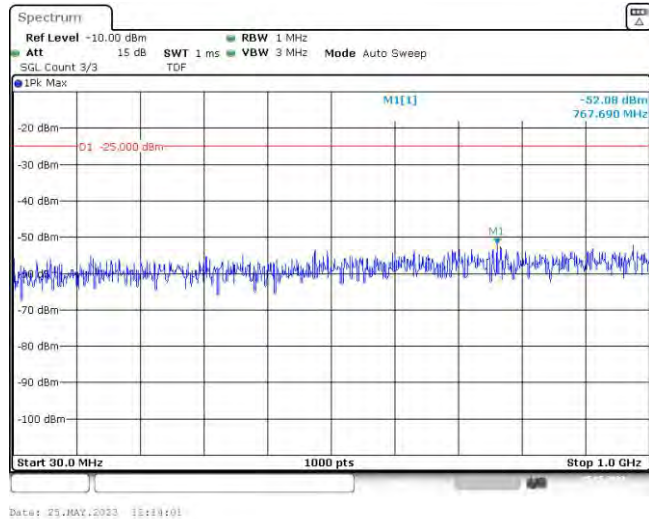

Band7-15MHz-16QAM-21100-75RB#0-Range1:30~1000MHz