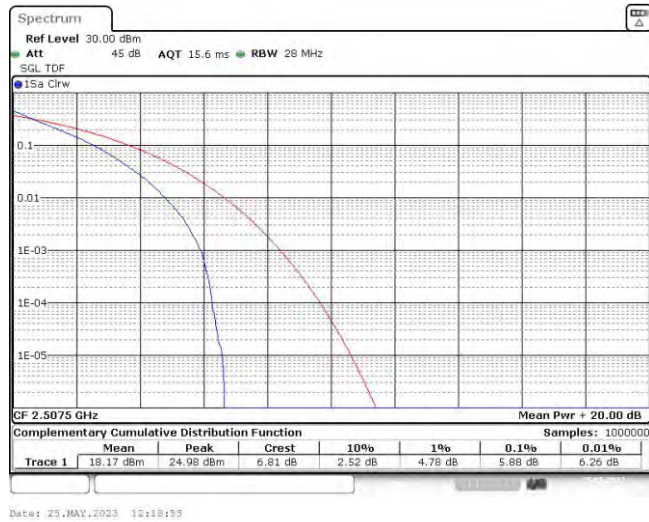

Band7-15MHz-QPSK-20825-75RB#0