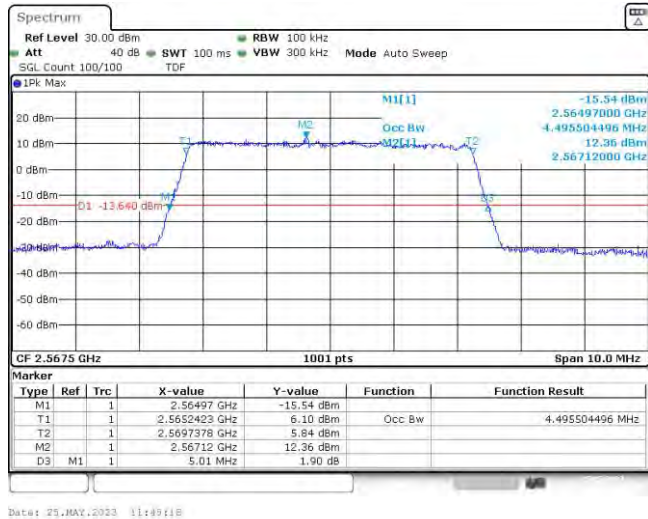

Test Graphs

Band7-5MHz-QPSK-20775-25RB#0

Band7-5MHz-QPSK-21100-25RB#0

Band7-5MHz-QPSK-21425-25RB#0

Band7-5MHz-16QAM-20775-25RB#0

Band7-5MHz-16QAM-21100-25RB#0

Band7-5MHz-16QAM-21425-25RB#0

Band7-10MHz-QPSK-20800-50RB#0