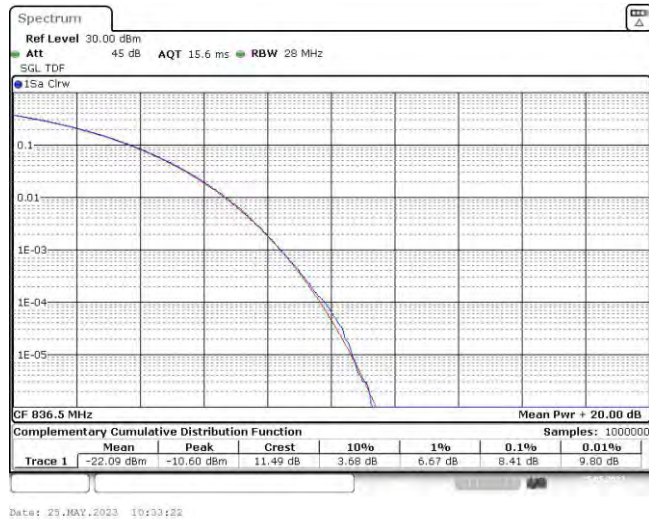

Band5-1.4MHz-QPSK-20525-6RB#0