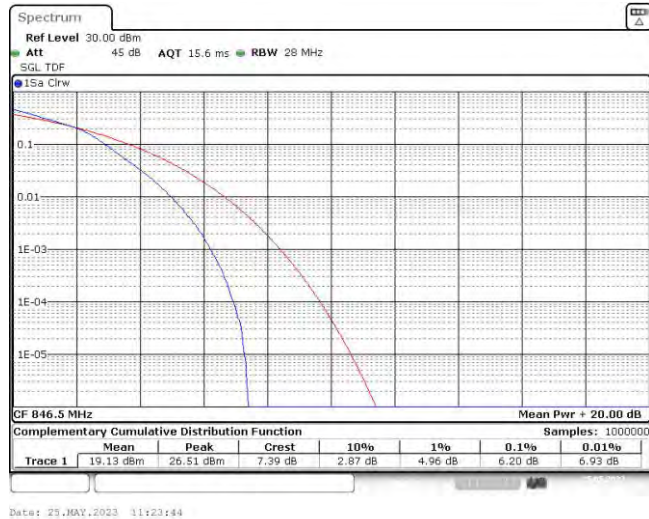

Band5-10MHz-QPSK-20450-50RB#0

Band5-10MHz-QPSK-20525-50RB#0

Band5-10MHz-QPSK-20600-50RB#0