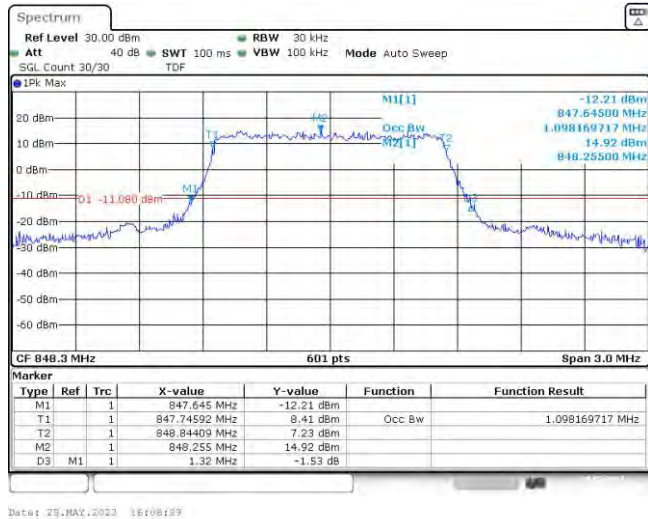

Test Graphs

Band5-1.4MHz-QPSK-20407-6RB#0

Band5-1.4MHz-QPSK-20525-6RB#0

Band5-1.4MHz-QPSK-20643-6RB#0

Band5-1.4MHz-16QAM-20407-6RB#0

Band5-1.4MHz-16QAM-20525-6RB#0

Band5-1.4MHz-16QAM-20643-6RB#0

Band5-3MHz-QPSK-20415-15RB#0