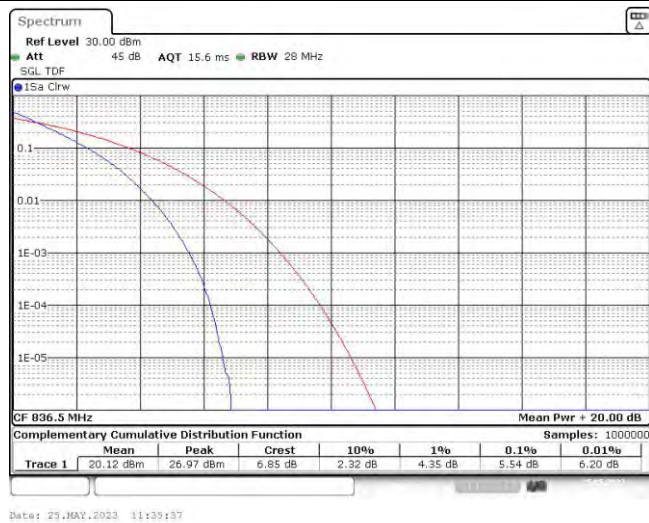

Band5-10MHz-QPSK-20525-50RB#0

Band5-10MHz-QPSK-20600-50RB#0