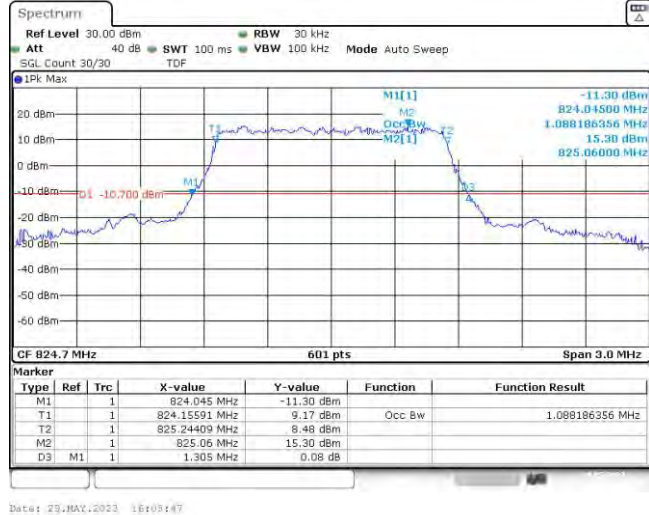

Test Graphs

Band5-1.4MHz-QPSK-20407-6RB#0