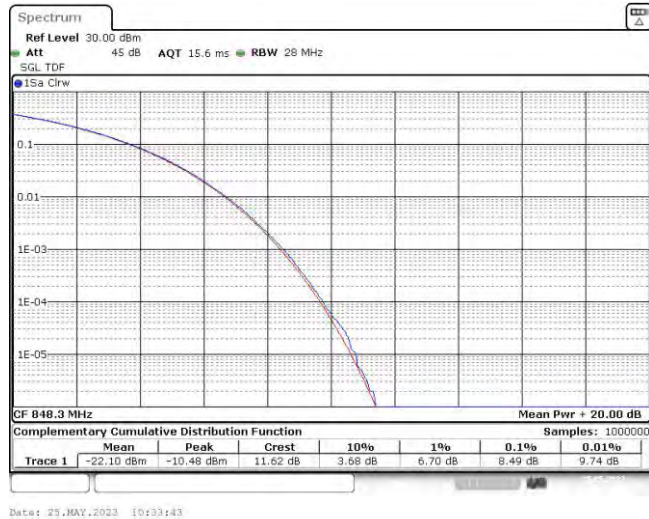

Test Graphs

Band5-1.4MHz-QPSK-20407-6RB#0

Band5-1.4MHz-QPSK-20525-6RB#0

Band5-1.4MHz-QPSK-20643-6RB#0

Band5-1.4MHz-16QAM-20407-6RB#0

Band5-1.4MHz-16QAM-20525-6RB#0

Band5-1.4MHz-16QAM-20643-6RB#0

Band5-3MHz-QPSK-20415-15RB#0