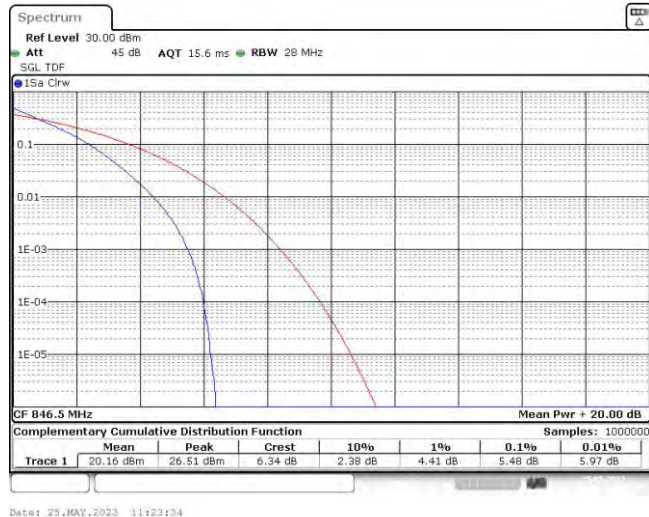

Band5-5MHz-QPSK-20625-25RB#0