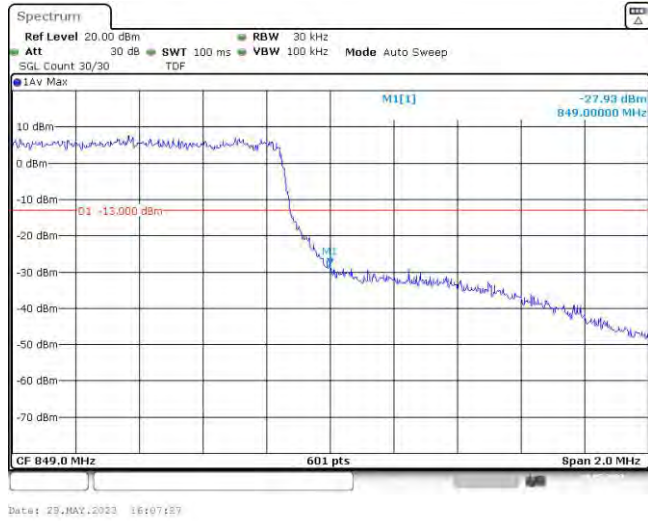

Test Graphs

Band5-1.4MHz-QPSK-20407-6RB#0

Date: 29.MAY.2023 16:07:01

Band5-1.4MHz-QPSK-20643-6RB#0

Date: 29.MAY.2023 16:07:18

Band5-1.4MHz-16QAM-20407-6RB#0

Date: 29.MAY.2023 16:07:09

Band5-1.4MHz-16QAM-20643-6RB#0