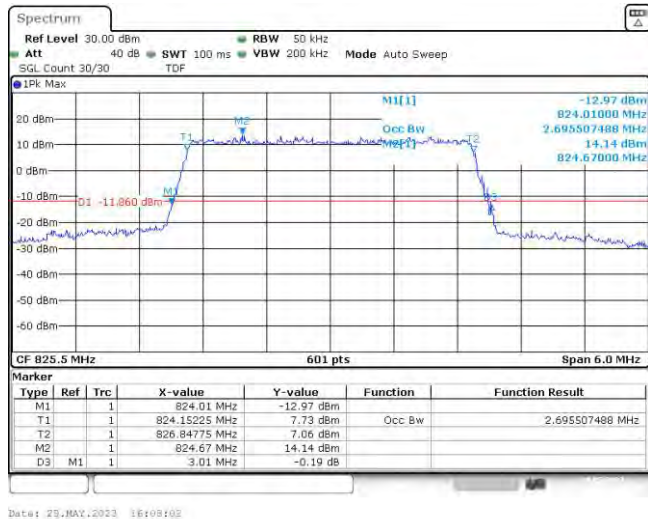

Band5-3MHz-16QAM-20415-15RB#0