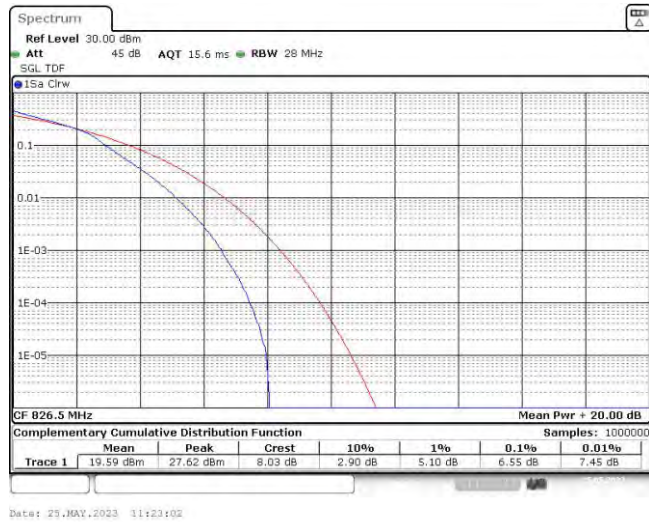

Band5-5MHz-16QAM-20425-25RB#0