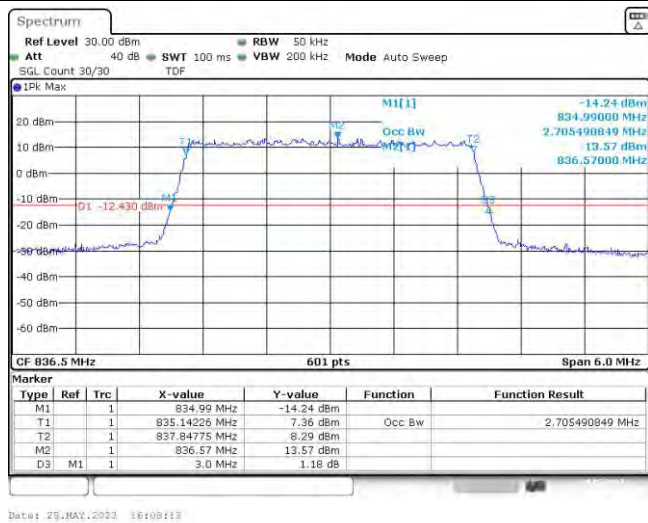

Band5-3MHz-QPSK-20525-15RB#0

Band5-3MHz-QPSK-20635-15RB#0