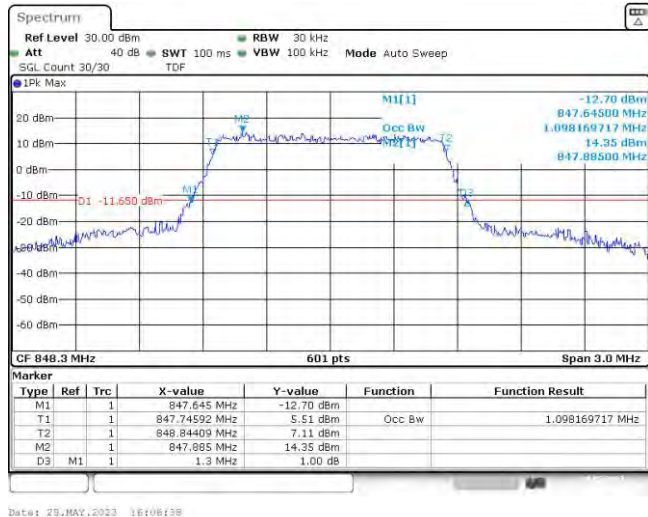

Test Graphs

Band5-1.4MHz-QPSK-20407-6RB#0

Band5-1.4MHz-QPSK-20525-6RB#0

Band5-1.4MHz-QPSK-20643-6RB#0

Band5-1.4MHz-16QAM-20407-6RB#0

Band5-1.4MHz-16QAM-20525-6RB#0

Band5-1.4MHz-16QAM-20643-6RB#0

Band5-3MHz-QPSK-20415-15RB#0