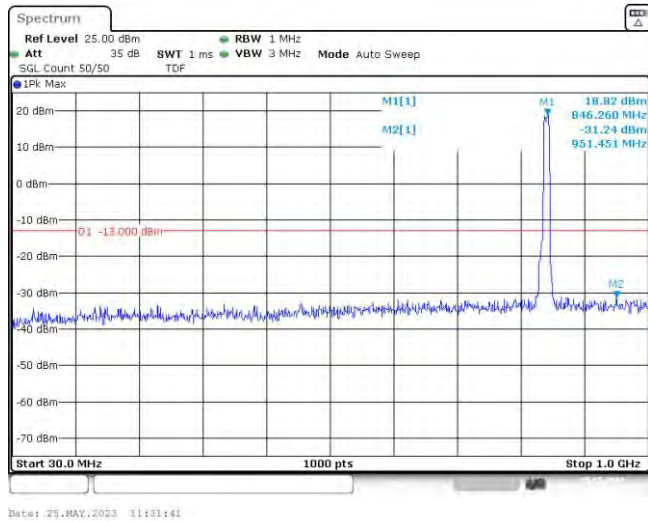

Band5-10MHz-16QAM-20600-50RB#0-Range1:30~1000MHz