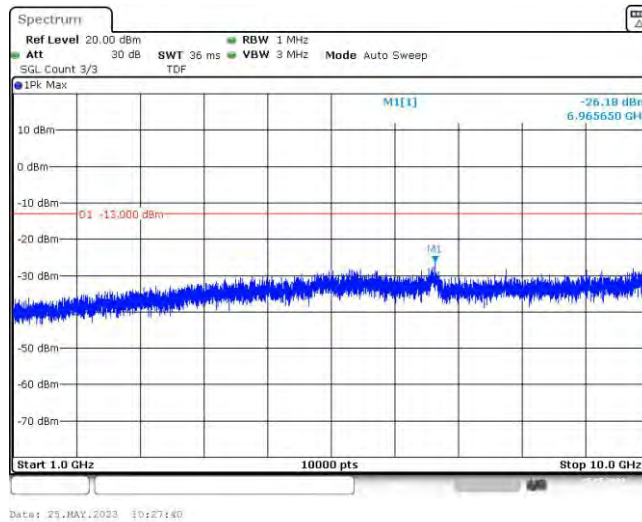

Band5-1.4MHz-QPSK-20407-6RB#0-Range2:1000~10000MHz