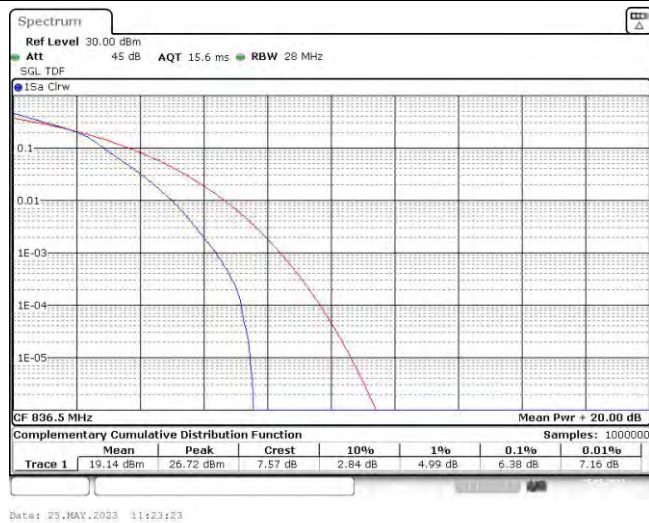

Band5-5MHz-16QAM-20525-25RB#0

Band5-5MHz-16QAM-20625-25RB#0