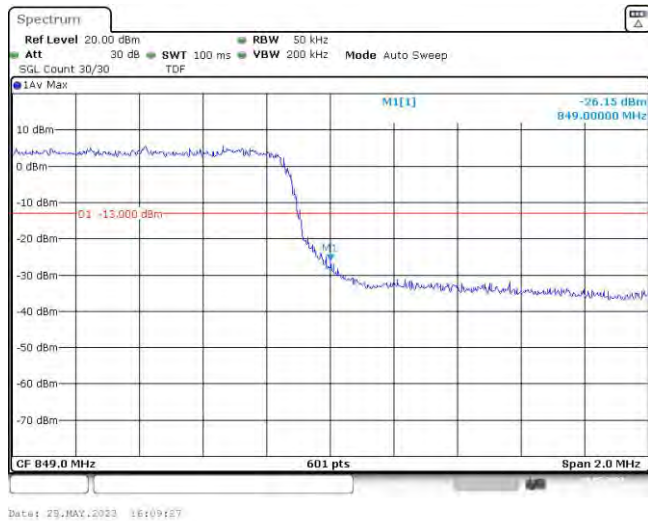

Band5-3MHz-QPSK-20635-15RB#0

Band5-3MHz-16QAM-20415-15RB#0