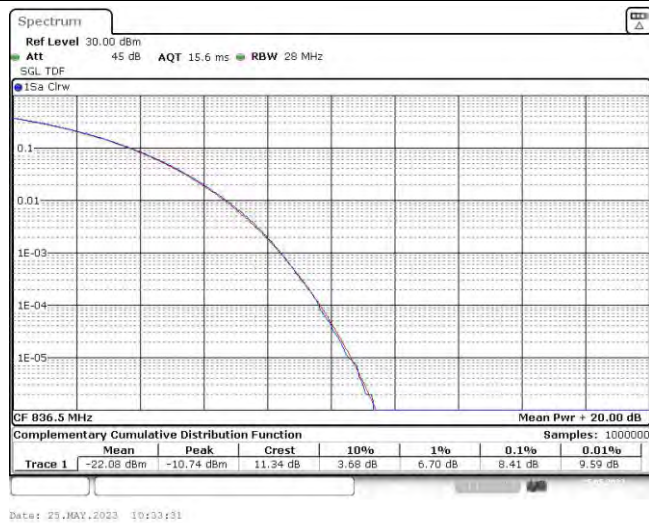

Test Graphs

Band5-1.4MHz-QPSK-20407-6RB#0

Band5-1.4MHz-QPSK-20525-6RB#0

Band5-1.4MHz-QPSK-20643-6RB#0

Band5-1.4MHz-16QAM-20407-6RB#0

Band5-1.4MHz-16QAM-20525-6RB#0

Band5-1.4MHz-16QAM-20643-6RB#0

Band5-3MHz-QPSK-20415-15RB#0