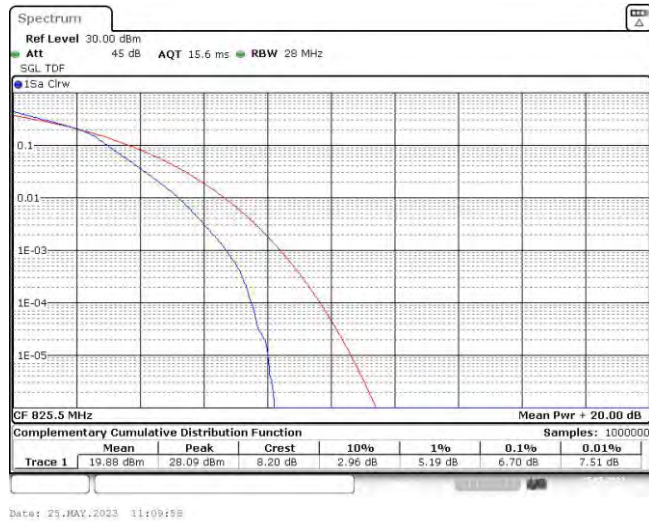

Band5-3MHz-16QAM-20415-15RB#0