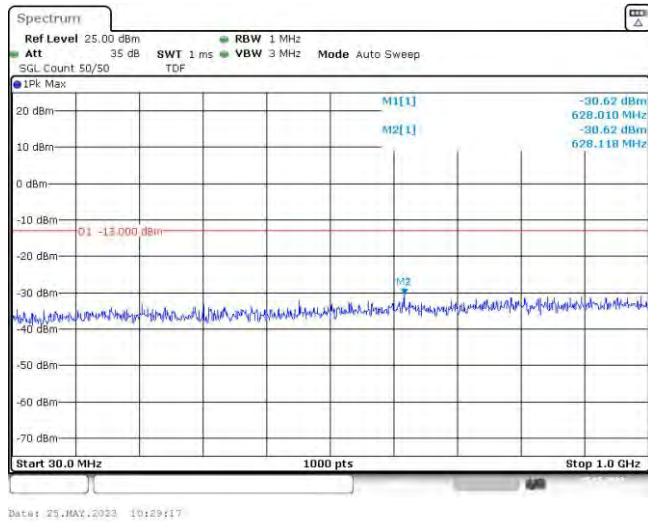

Band5-1.4MHz-16QAM-20643-6RB#0-Range1:30~1000MHz