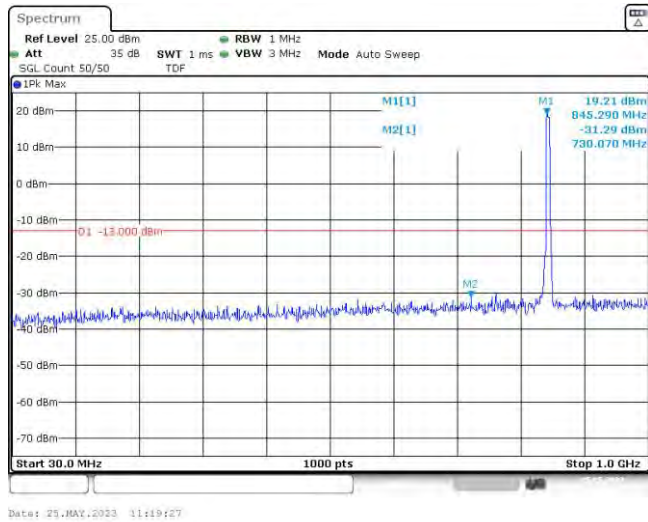

Band5-5MHz-16QAM-20625-25RB#0-Range1:30~1000MHz