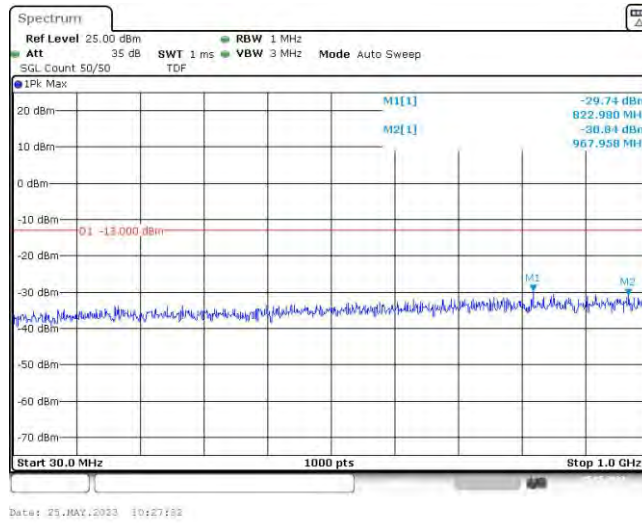

Test Graphs

Band5-1.4MHz-QPSK-20407-6RB#0-Range1:30~1000MHz