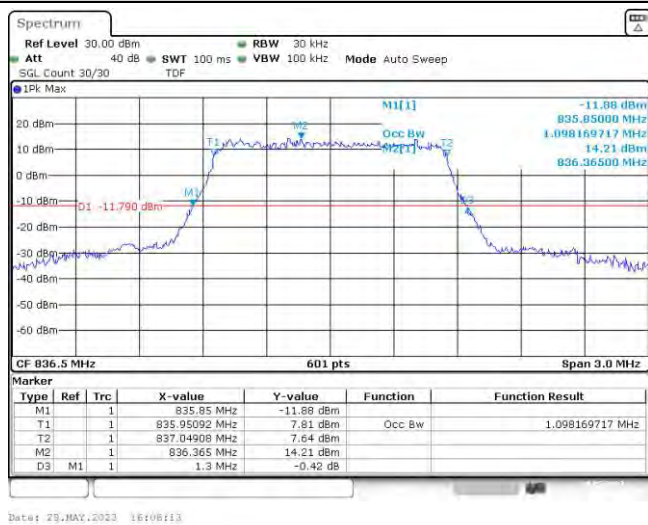

Test Graphs

Band5-1.4MHz-QPSK-20407-6RB#0

Band5-1.4MHz-QPSK-20525-6RB#0

Band5-1.4MHz-QPSK-20643-6RB#0

Band5-1.4MHz-16QAM-20407-6RB#0

Band5-1.4MHz-16QAM-20525-6RB#0

Band5-1.4MHz-16QAM-20643-6RB#0

Band5-3MHz-QPSK-20415-15RB#0