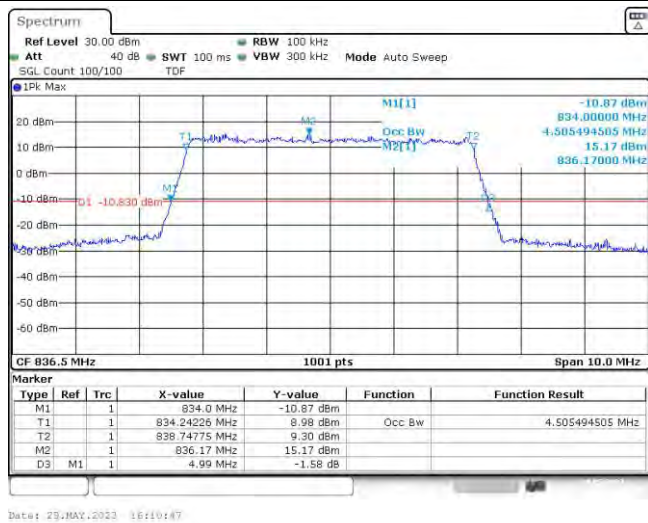

Band5-5MHz-QPSK-20525-25RB#0

Band5-5MHz-QPSK-20625-25RB#0