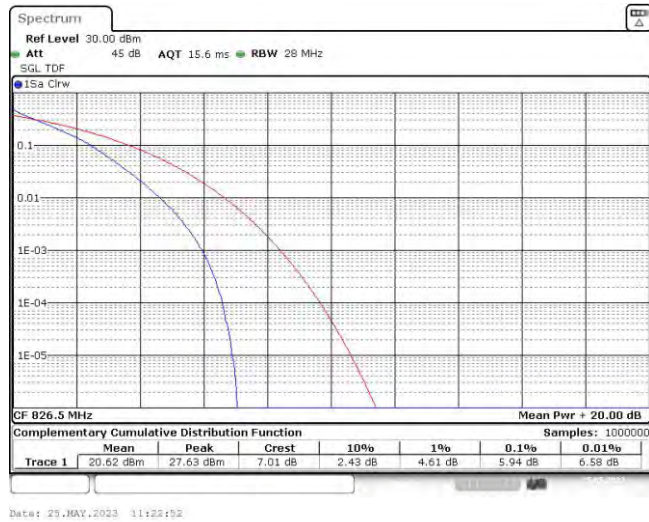

Band5-5MHz-QPSK-20425-25RB#0