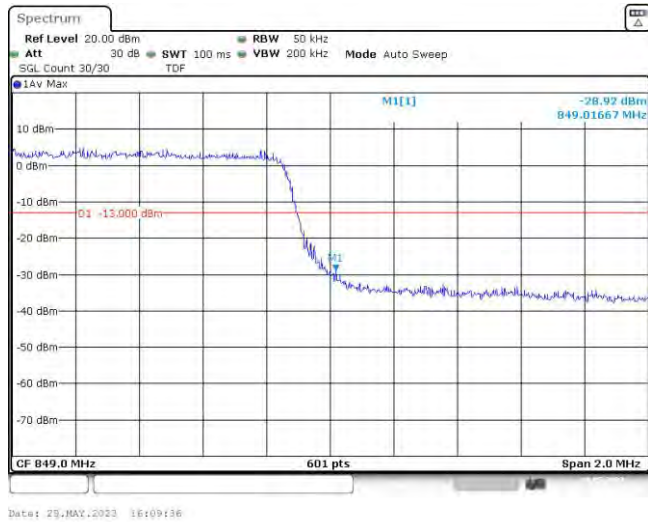

Band5-3MHz-16QAM-20635-15RB#0