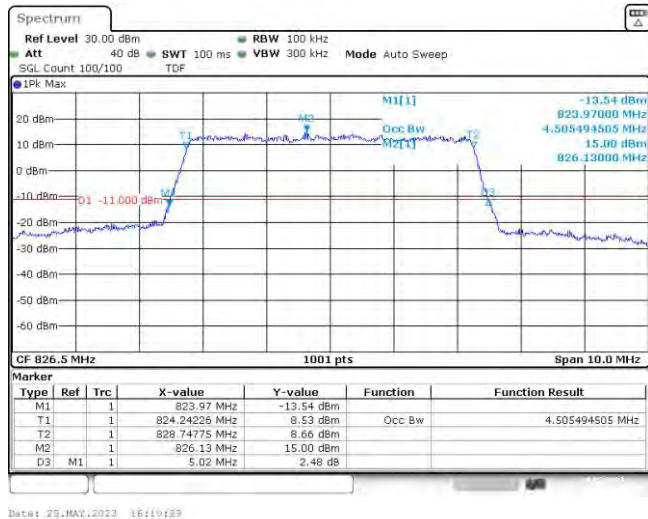

Band5-5MHz-16QAM-20425-25RB#0