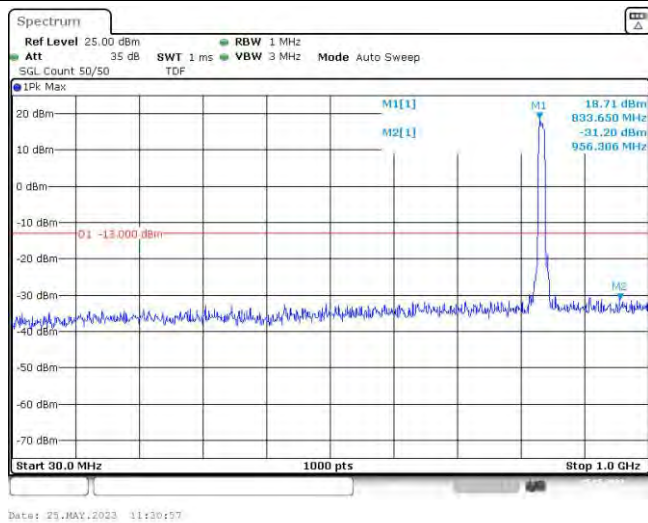

Band5-10MHz-16QAM-20525-50RB#0-Range1:30~1000MHz