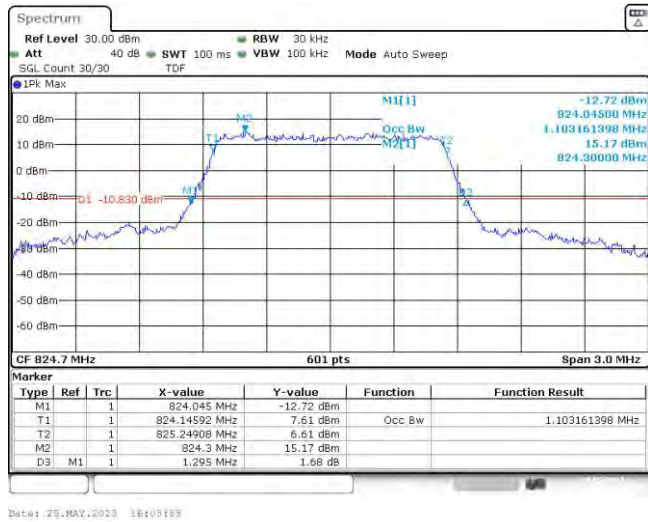

Test Graphs

Band5-1.4MHz-QPSK-20407-6RB#0

Band5-1.4MHz-QPSK-20525-6RB#0

Band5-1.4MHz-QPSK-20643-6RB#0

Band5-1.4MHz-16QAM-20407-6RB#0

Band5-1.4MHz-16QAM-20525-6RB#0

Band5-1.4MHz-16QAM-20643-6RB#0

Band5-3MHz-QPSK-20415-15RB#0