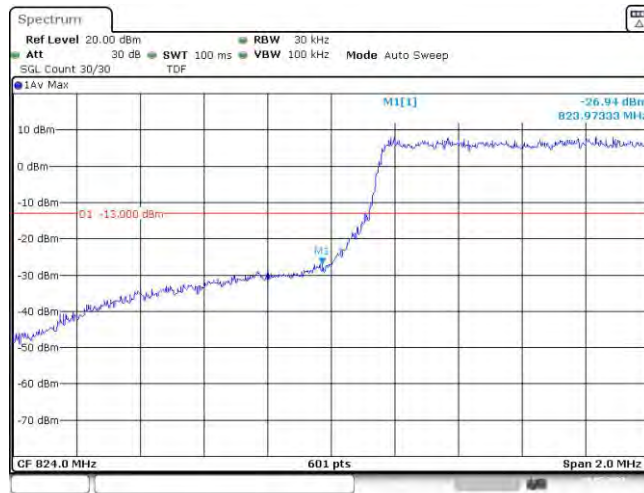

Test Graphs

Band5-1.4MHz-QPSK-20407-6RB#0

Date: 29.MAY.2023 16:07:01

Band5-1.4MHz-QPSK-20643-6RB#0

Date: 29.MAY.2023 16:07:18

Band5-1.4MHz-16QAM-20407-6RB#0

Date: 29.MAY.2023 16:07:09

Band5-1.4MHz-16QAM-20643-6RB#0