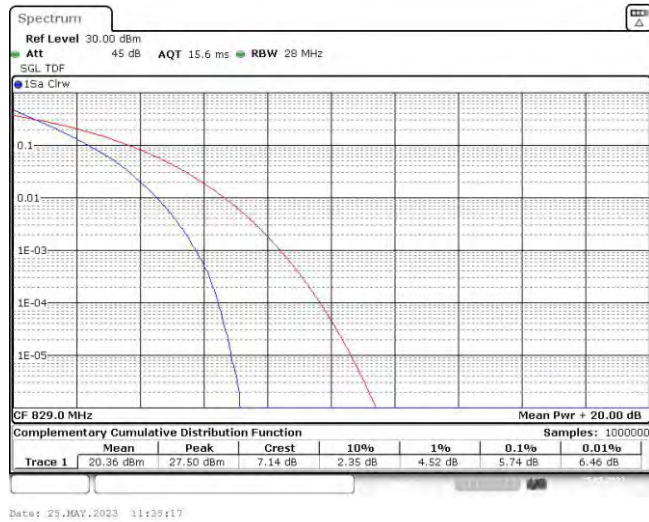

Band5-10MHz-QPSK-20450-50RB#0