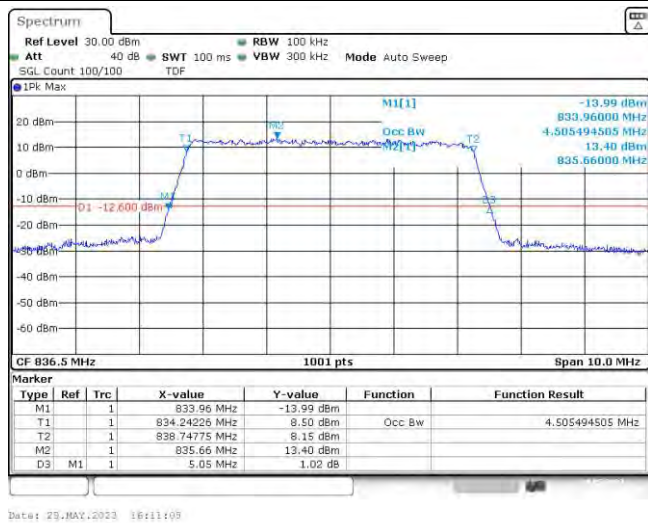

Band5-5MHz-16QAM-20525-25RB#0

Band5-5MHz-16QAM-20625-25RB#0