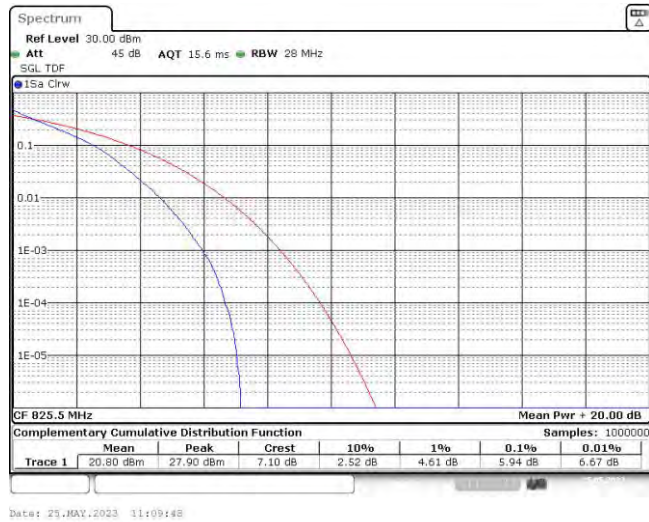

Test Graphs

Band5-1.4MHz-QPSK-20407-6RB#0

Band5-1.4MHz-QPSK-20525-6RB#0

Band5-1.4MHz-QPSK-20643-6RB#0

Band5-1.4MHz-16QAM-20407-6RB#0

Band5-1.4MHz-16QAM-20525-6RB#0

Band5-1.4MHz-16QAM-20643-6RB#0

Band5-3MHz-QPSK-20415-15RB#0