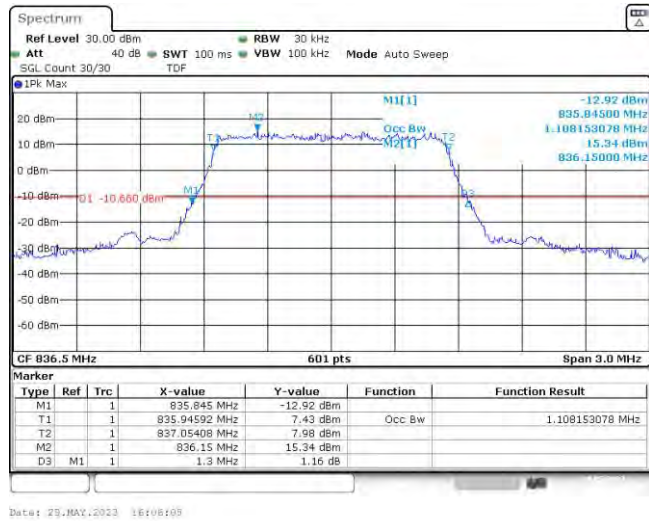

Band5-1.4MHz-QPSK-20525-6RB#0

Band5-1.4MHz-QPSK-20643-6RB#0