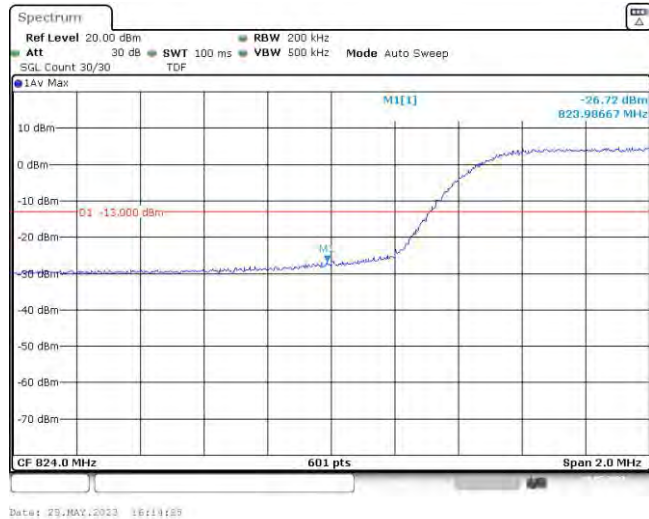

Band5-10MHz-QPSK-20450-50RB#0