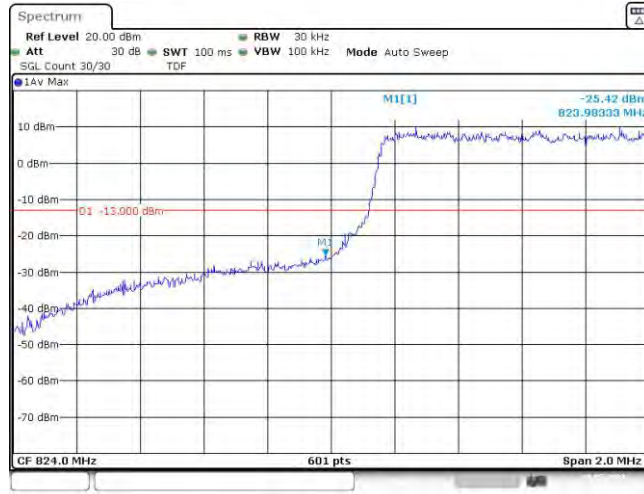

Test Graphs

Band5-1.4MHz-QPSK-20407-6RB#0

Date: 29.MAY.2023 16:07:01