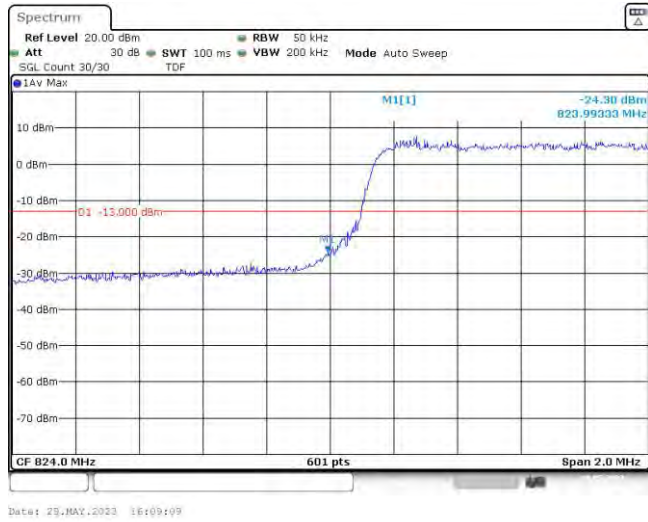

Band5-3MHz-QPSK-20415-15RB#0