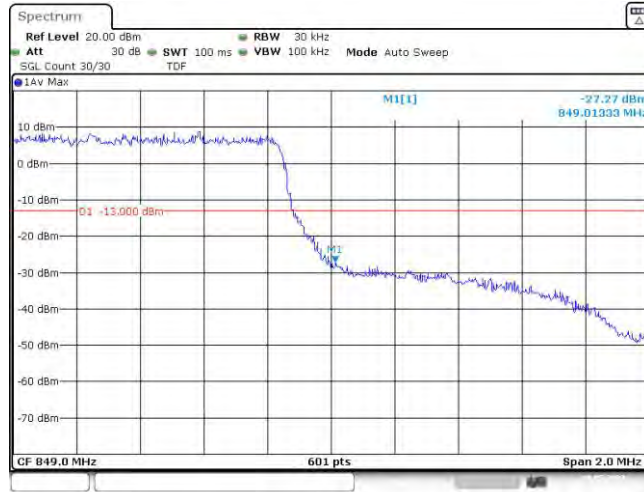

Band5-1.4MHz-QPSK-20643-6RB#0

Date: 29.MAY.2023 16:07:18