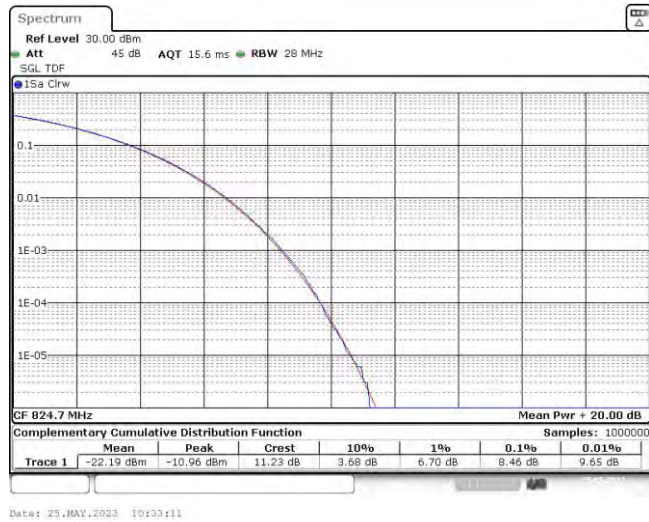

Test Graphs

Band5-1.4MHz-QPSK-20407-6RB#0

Band5-1.4MHz-QPSK-20525-6RB#0

Band5-1.4MHz-QPSK-20643-6RB#0

Band5-1.4MHz-16QAM-20407-6RB#0

Band5-1.4MHz-16QAM-20525-6RB#0

Band5-1.4MHz-16QAM-20643-6RB#0

Band5-3MHz-QPSK-20415-15RB#0