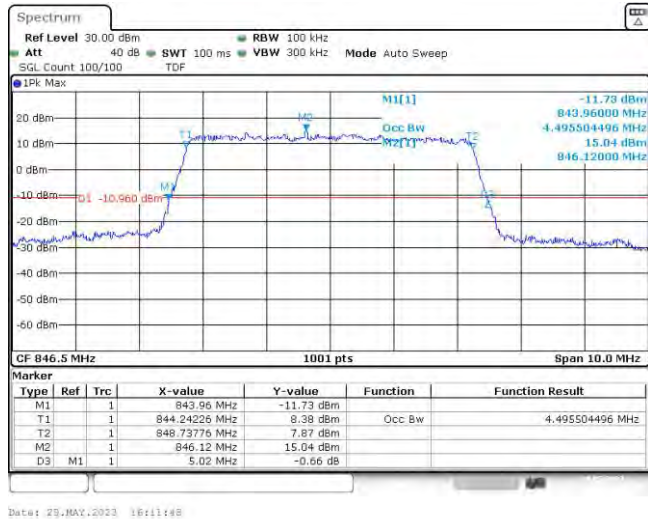

Band5-10MHz-QPSK-20450-50RB#0

Band5-10MHz-QPSK-20525-50RB#0

Band5-10MHz-QPSK-20600-50RB#0