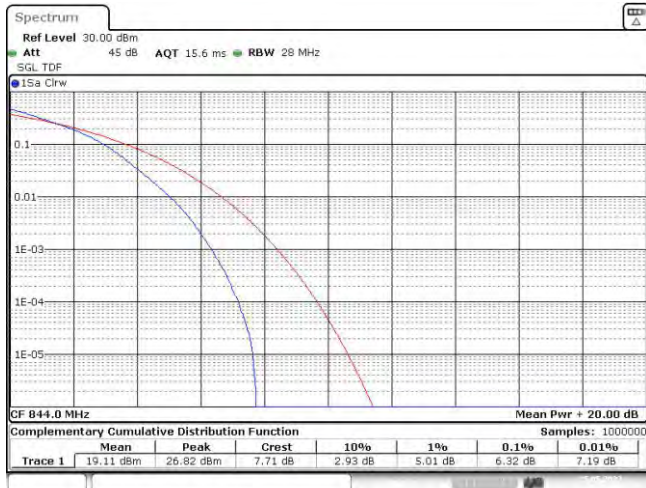

Band5-10MHz-16QAM-20525-50RB#0

Band5-10MHz-16QAM-20600-50RB#0

Date: 25.MAY.2023 11:36:08

Appendix C: 26dB Bandwidth and Occupied Bandwidth

Test Result

Band	Bandwidth	Modulation	Channel	RB Configuration	Occupied Bandwidth (MHz)	26dB Bandwidth (MHz)	Verdict
Band5	1.4MHz	QPSK	20407	6RB#0	1.088	1.30	PASS
Band5	1.4MHz	QPSK	20525	6RB#0	1.108	1.30	PASS
Band5	1.4MHz	QPSK	20643	6RB#0	1.098	1.32	PASS
Band5	1.4MHz	16QAM	20407	6RB#0	1.103	1.29	PASS
Band5	1.4MHz	16QAM	20525	6RB#0	1.098	1.30	PASS
Band5	1.4MHz	16QAM	20643	6RB#0	1.098	1.30	PASS
Band5	3MHz	QPSK	20415	15RB#0	2.705	2.99	PASS
Band5	3MHz	QPSK	20525	15RB#0	2.705	3.00	PASS
Band5	3MHz	QPSK	20635	15RB#0	2.705	2.97	PASS
Band5	3MHz	16QAM	20415	15RB#0	2.696	3.01	PASS
Band5	3MHz	16QAM	20525	15RB#0	2.686	3.00	PASS
Band5	3MHz	16QAM	20635	15RB#0	2.696	2.96	PASS
Band5	5MHz	QPSK	20425	25RB#0	4.515	5.06	PASS
Band5	5MHz	QPSK	20525	25RB#0	4.505	4.99	PASS
Band5	5MHz	QPSK	20625	25RB#0	4.515	5.05	PASS
Band5	5MHz	16QAM	20425	25RB#0	4.505	5.02	PASS
Band5	5MHz	16QAM	20525	25RB#0	4.505	5.05	PASS
Band5	5MHz	16QAM	20625	25RB#0	4.496	5.02	PASS
Band5	10MHz	QPSK	20450	50RB#0	9.018	10.03	PASS
Band5	10MHz	QPSK	20525	50RB#0	8.985	9.97	PASS
Band5	10MHz	QPSK	20600	50RB#0	8.952	10.10	PASS
Band5	10MHz	16QAM	20450	50RB#0	8.985	9.97	PASS
Band5	10MHz	16QAM	20525	50RB#0	8.952	10.00	PASS
Band5	10MHz	16QAM	20600	50RB#0	8.952	9.87	PASS