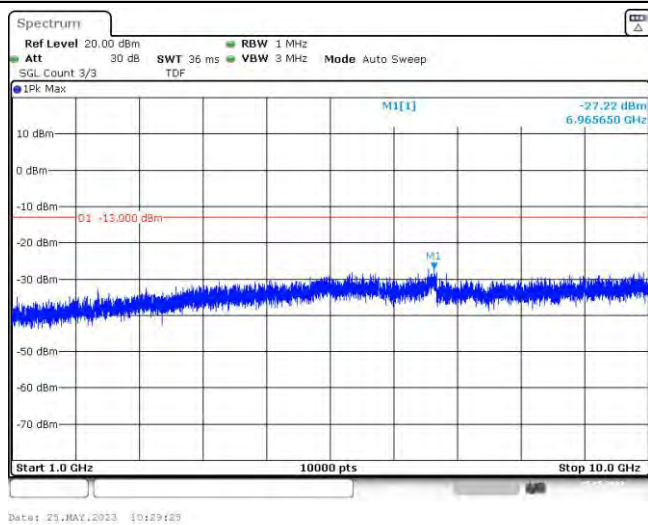

Band5-1.4MHz-16QAM-20643-6RB#0-Range2:1000~10000MHz