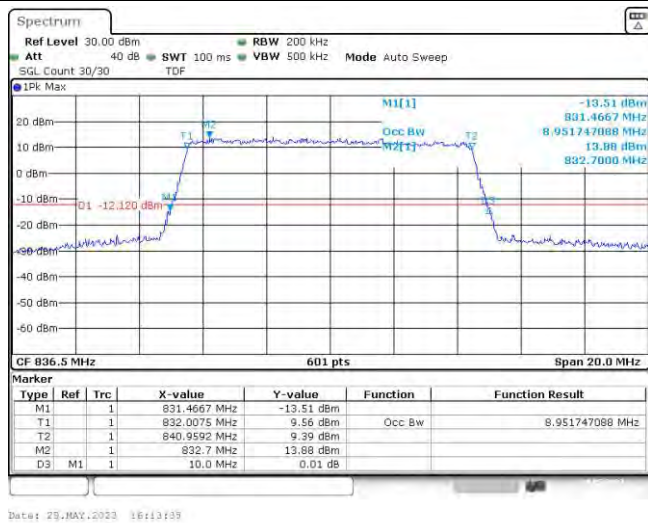

Band5-10MHz-16QAM-20525-50RB#0

Band5-10MHz-16QAM-20600-50RB#0