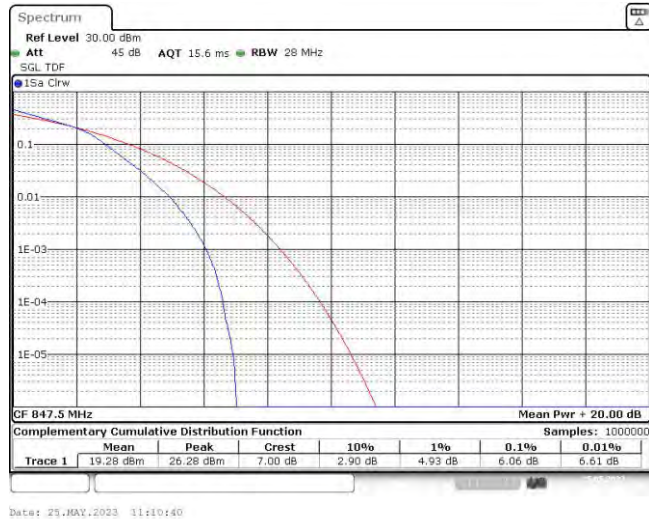

Band5-3MHz-16QAM-20635-15RB#0