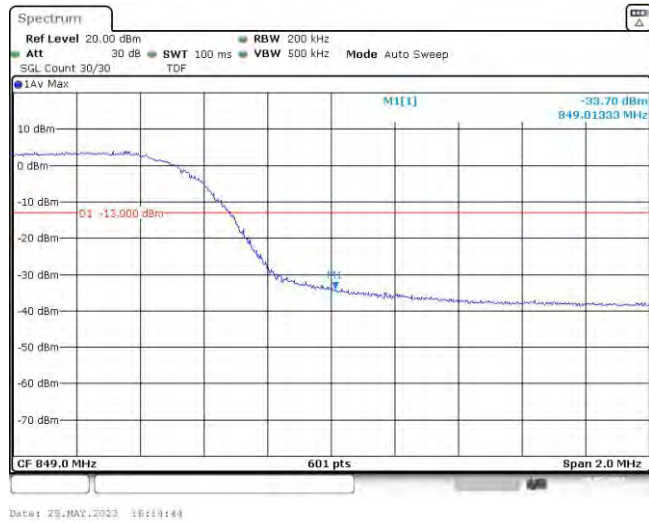

Band5-10MHz-QPSK-20600-50RB#0