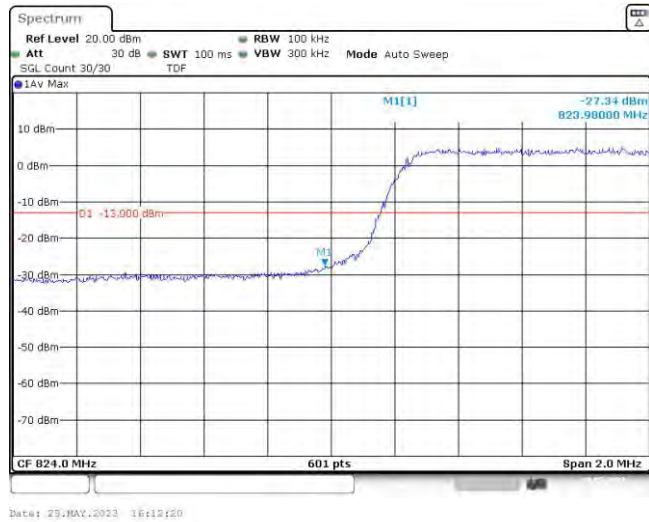

Band5-5MHz-16QAM-20425-25RB#0