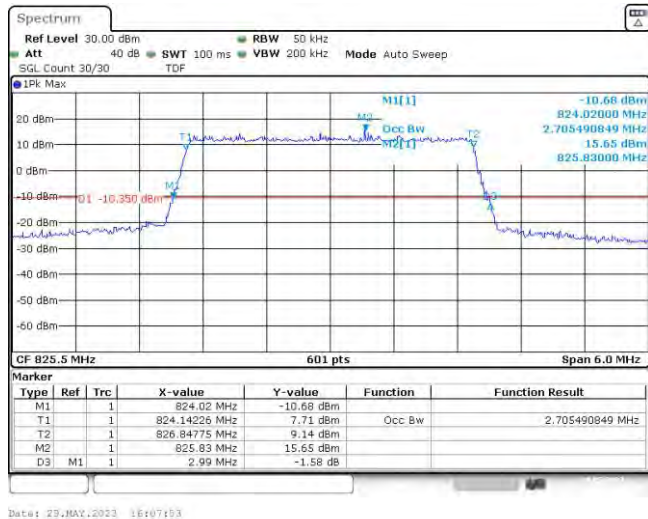

Test Graphs

Band5-1.4MHz-QPSK-20407-6RB#0

Band5-1.4MHz-QPSK-20525-6RB#0

Band5-1.4MHz-QPSK-20643-6RB#0

Band5-1.4MHz-16QAM-20407-6RB#0

Band5-1.4MHz-16QAM-20525-6RB#0

Band5-1.4MHz-16QAM-20643-6RB#0

Band5-3MHz-QPSK-20415-15RB#0