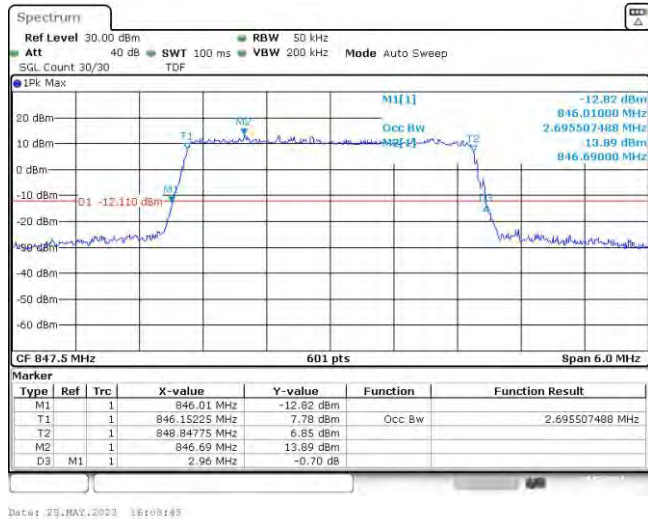

Band5-5MHz-QPSK-20425-25RB#0

Band5-5MHz-QPSK-20525-25RB#0

Band5-5MHz-QPSK-20625-25RB#0