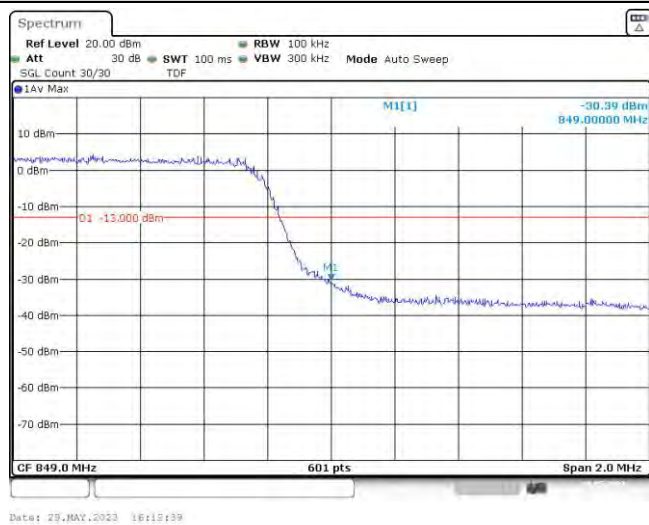

Band5-5MHz-16QAM-20625-25RB#0