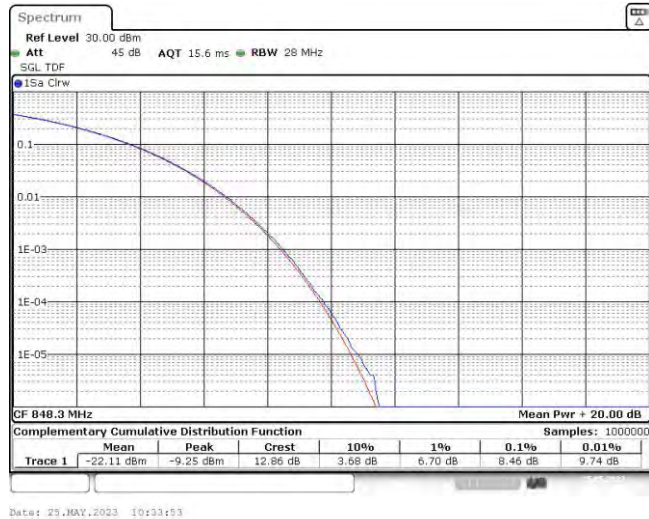

Test Graphs

Band5-1.4MHz-QPSK-20407-6RB#0

Band5-1.4MHz-QPSK-20525-6RB#0

Band5-1.4MHz-QPSK-20643-6RB#0

Band5-1.4MHz-16QAM-20407-6RB#0

Band5-1.4MHz-16QAM-20525-6RB#0

Band5-1.4MHz-16QAM-20643-6RB#0

Band5-3MHz-QPSK-20415-15RB#0