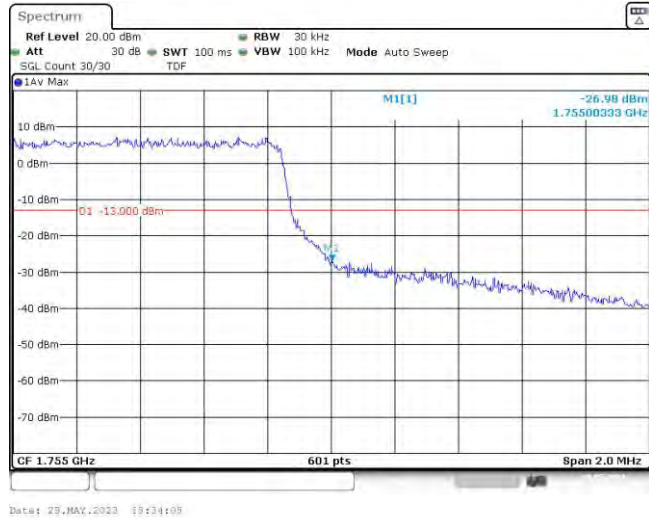

Test Graphs

Band4-1.4MHz-QPSK-19957-6RB#0

Date: 29.MAY.2023 19:33:26

Band4-1.4MHz-QPSK-20393-6RB#0

Date: 29.MAY.2023 19:33:27

Band4-1.4MHz-16QAM-19957-6RB#0

Date: 29.MAY.2023 19:33:36

Band4-1.4MHz-16QAM-20393-6RB#0