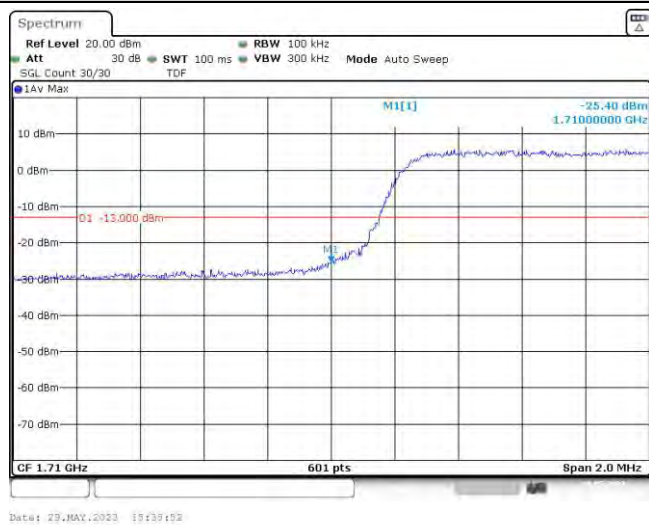

Band4-5MHz-QPSK-20375-25RB#0