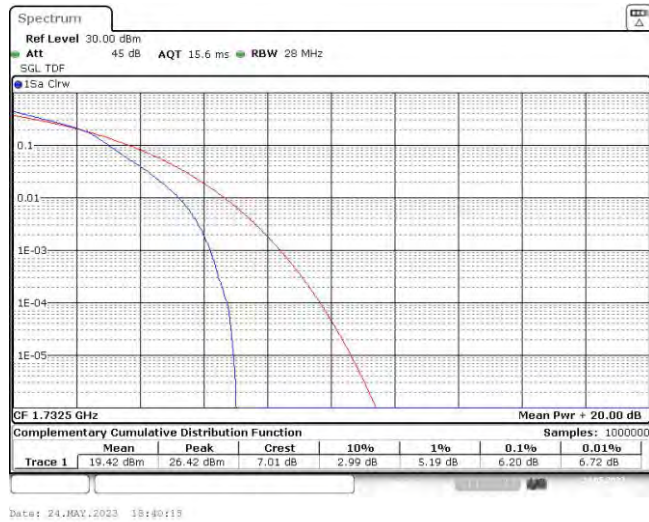

Band4-1.4MHz-16QAM-20175-6RB#0