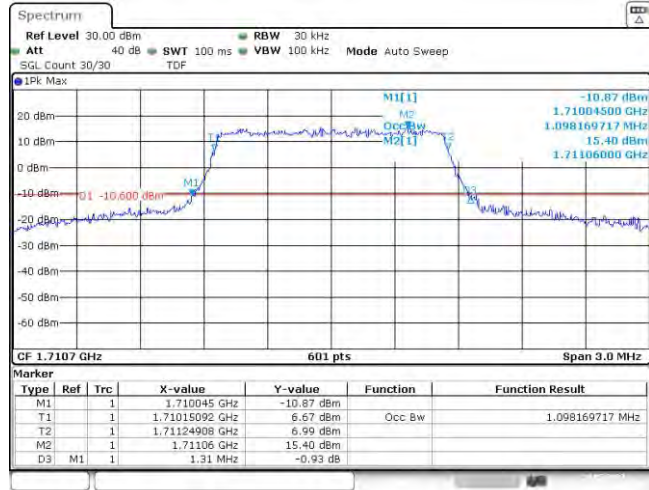

Test Graphs

Band4-1.4MHz-QPSK-19957-6RB#0

Date: 24.MAY.2023 18:30:59