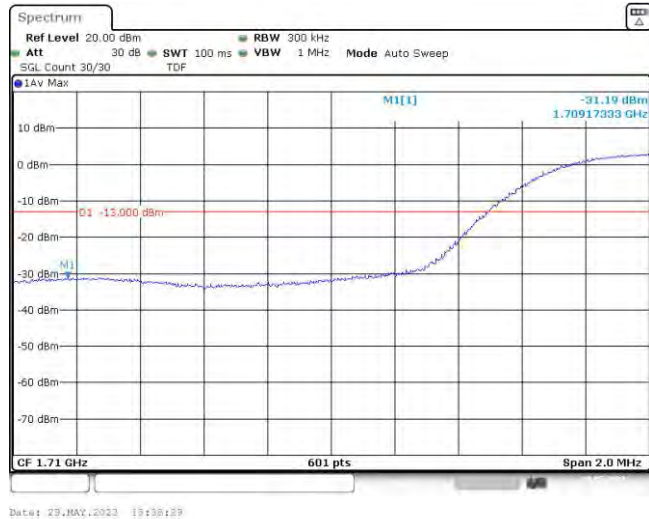

Band4-10MHz-QPSK-20000-50RB#0

Band4-10MHz-QPSK-20350-50RB#0

Band4-10MHz-16QAM-20000-50RB#0

Band4-10MHz-16QAM-20350-50RB#0

Band4-15MHz-QPSK-20025-75RB#0

Band4-15MHz-QPSK-20325-75RB#0

Band4-15MHz-16QAM-20025-75RB#0