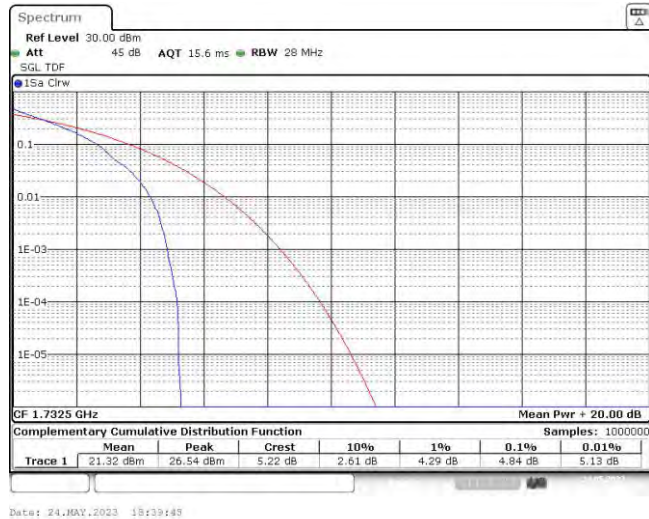

Test Graphs

Band4-1.4MHz-QPSK-19957-1RB#0

Date: 24.MAY.2023 18:39:05

Band4-1.4MHz-QPSK-19957-6RB#0

Date: 24.MAY.2023 18:39:29

Band4-1.4MHz-QPSK-20175-1RB#0

Band4-1.4MHz-QPSK-20175-6RB#0

Band4-1.4MHz-QPSK-20393-1RB#0