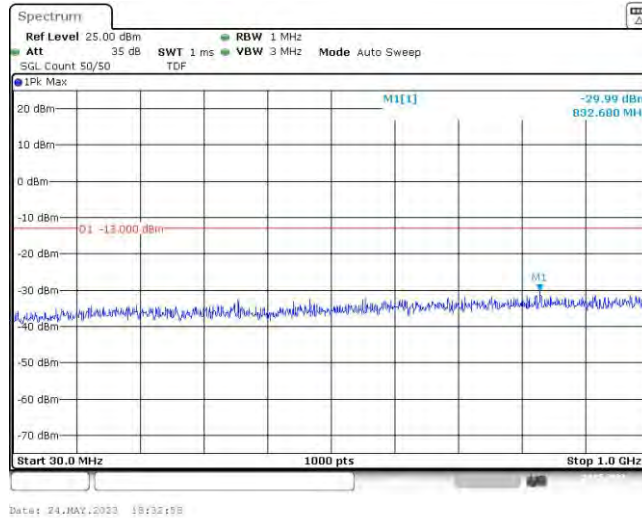

Test Graphs

Band4-1.4MHz-QPSK-19957-6RB#0-Range1:30~1000MHz