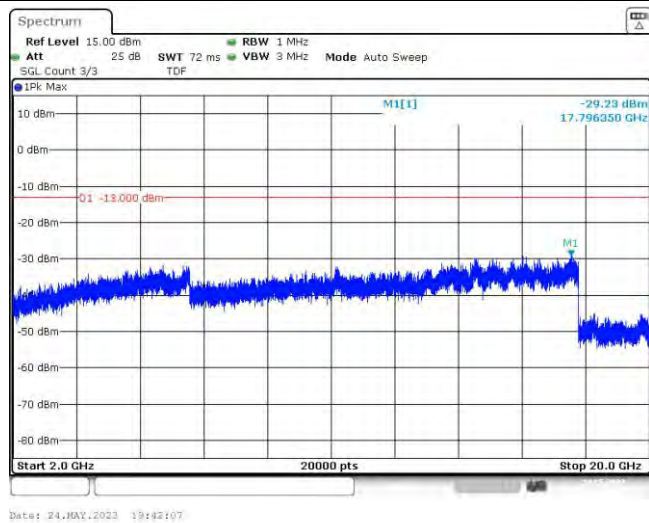

Band4-20MHz-QPSK-20175-100RB#0-Range1:30~1000MHz