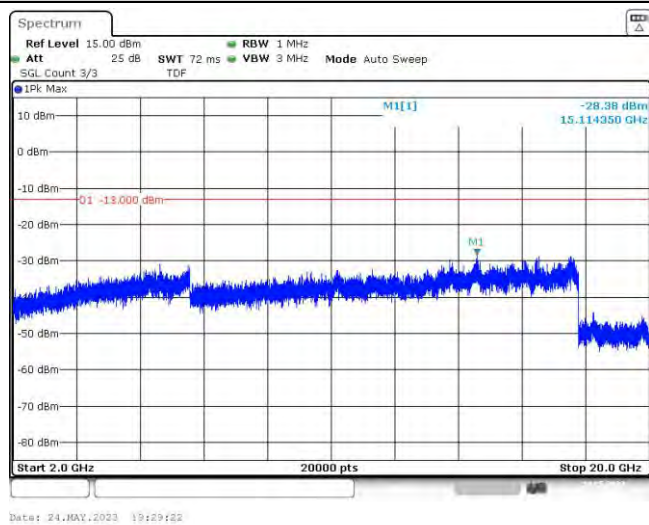

Band4-15MHz-QPSK-20325-75RB#0-Range1:30~1000MHz