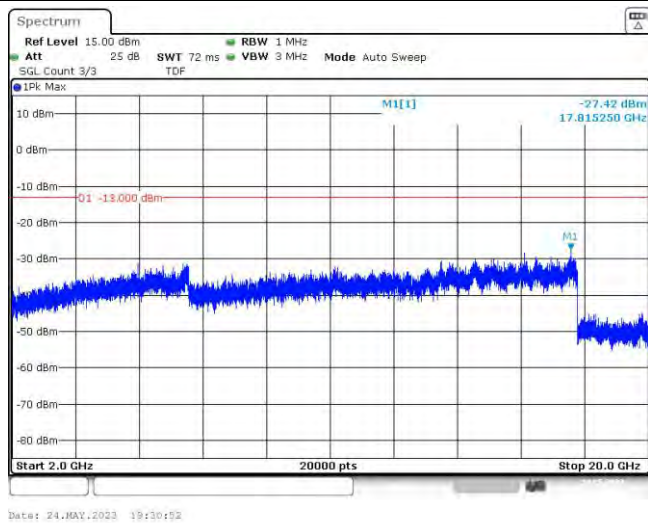

Band4-15MHz-16QAM-20175-75RB#0-Range3:2000~20000MHz

Band4-15MHz-16QAM-20325-75RB#0-Range1:30~1000MHz

Band4-15MHz-16QAM-20325-75RB#0-Range2:1000~2000MHz

Band4-15MHz-16QAM-20325-75RB#0-Range3:2000~20000MHz