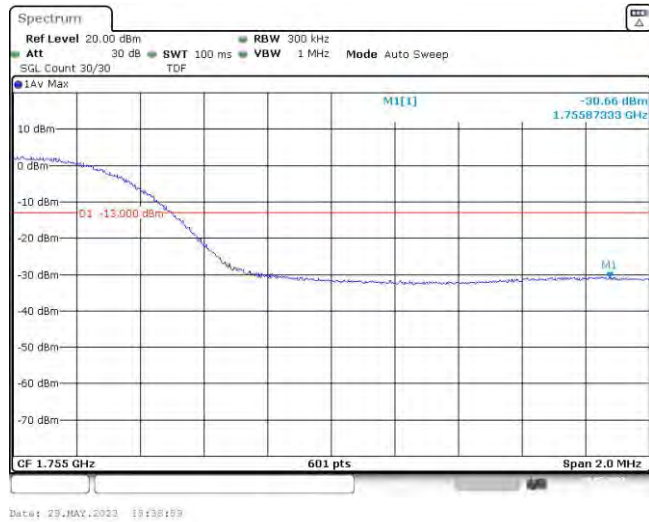

Band4-20MHz-QPSK-20050-100RB#0