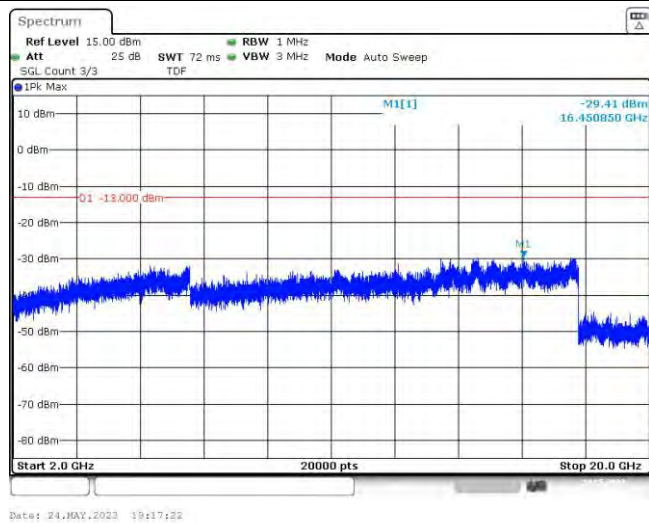

Band4-15MHz-QPSK-20025-75RB#0-Range1:30~1000MHz