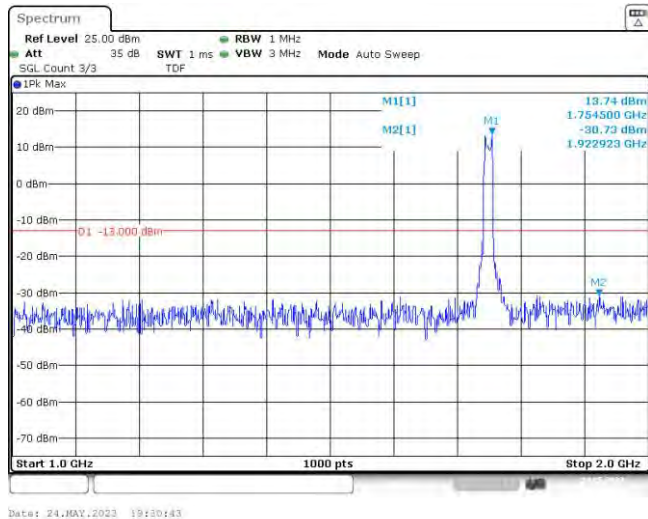

Band4-15MHz-16QAM-20325-75RB#0-Range3:2000~20000MHz