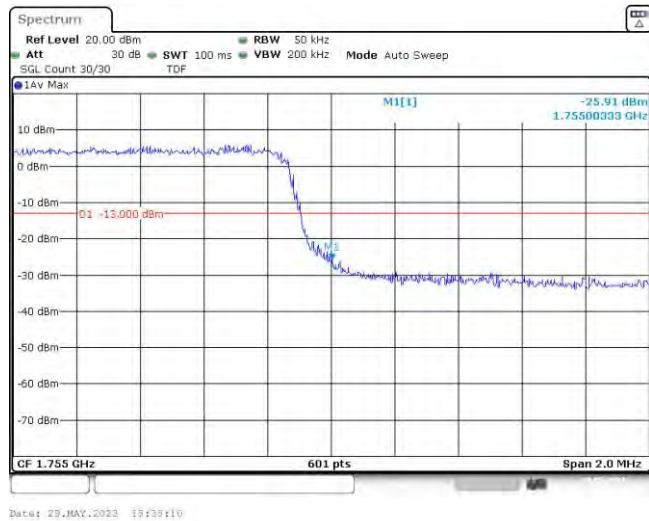

Band4-3MHz-QPSK-20385-15RB#0

Band4-3MHz-16QAM-19965-15RB#0