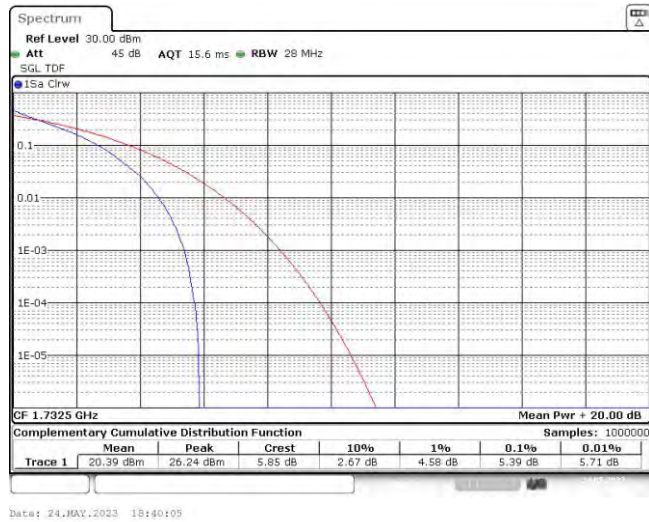

Test Graphs

Band4-1.4MHz-QPSK-19957-1RB#0

Date: 24.MAY.2023 18:39:05

Band4-1.4MHz-QPSK-19957-6RB#0

Date: 24.MAY.2023 18:39:29

Band4-1.4MHz-QPSK-20175-1RB#0

Band4-1.4MHz-QPSK-20175-6RB#0

Band4-1.4MHz-QPSK-20393-1RB#0