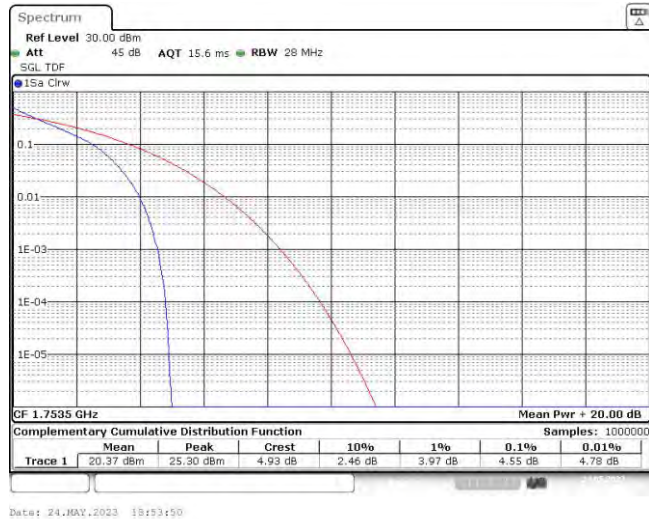

Band4-3MHz-QPSK-20385-15RB#0

Date: 24.MAY.2023 18:53:50