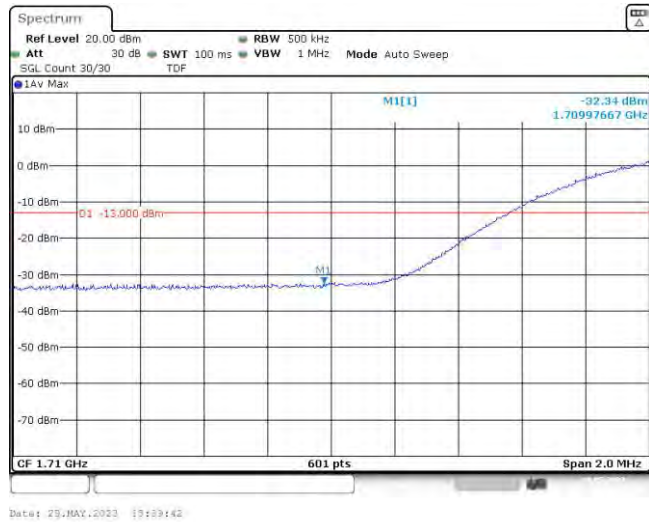

Band4-15MHz-16QAM-20325-75RB#0

Band4-20MHz-QPSK-20050-100RB#0

Band4-20MHz-QPSK-20300-100RB#0

Band4-20MHz-16QAM-20050-100RB#0

Band4-20MHz-16QAM-20300-100RB#0

Appendix E: Conducted Spurious Emission

Test Result