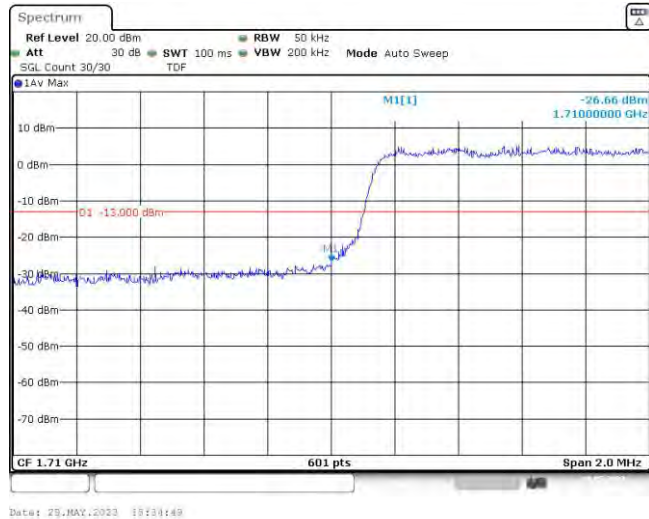

Band4-3MHz-16QAM-20385-15RB#0