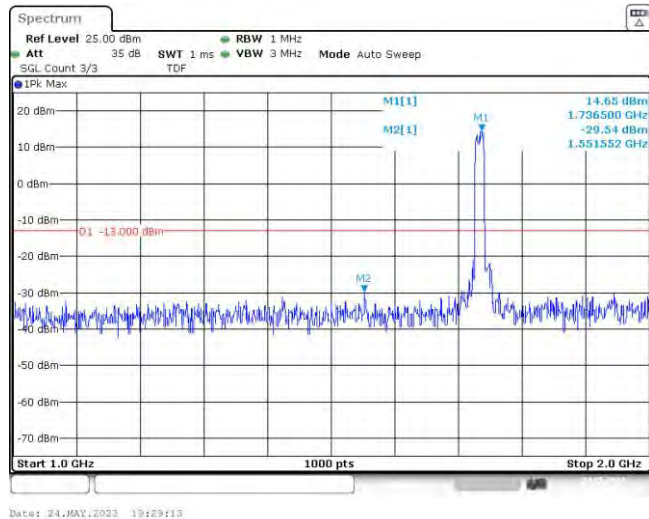

Band4-15MHz-QPSK-20175-75RB#0-Range3:2000~20000MHz