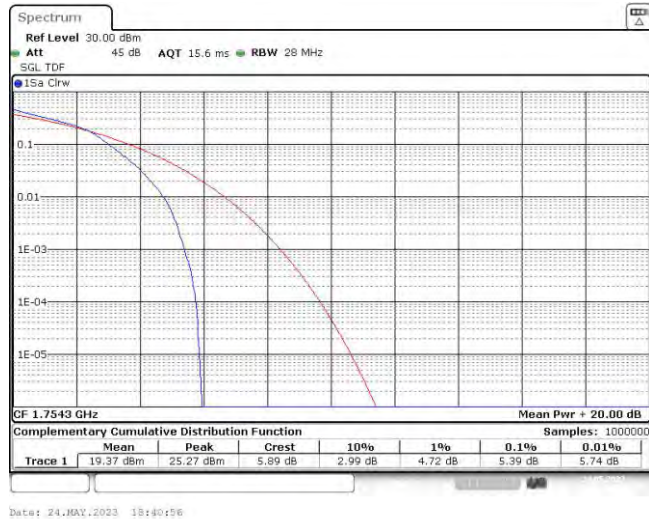

Band4-1.4MHz-16QAM-20393-6RB#0