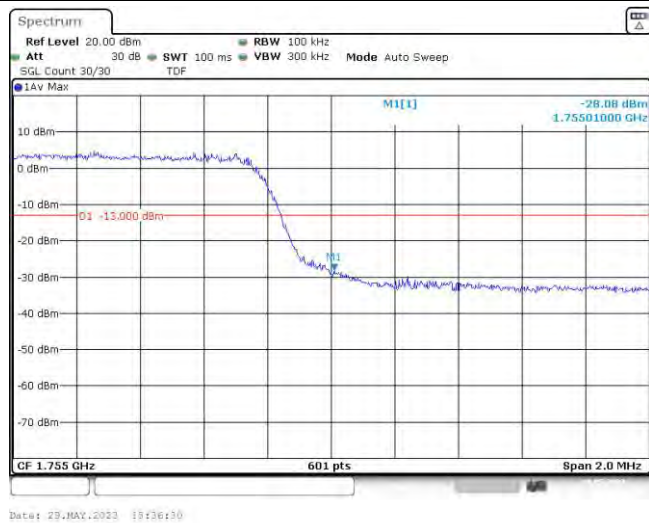

Band4-10MHz-QPSK-20000-50RB#0