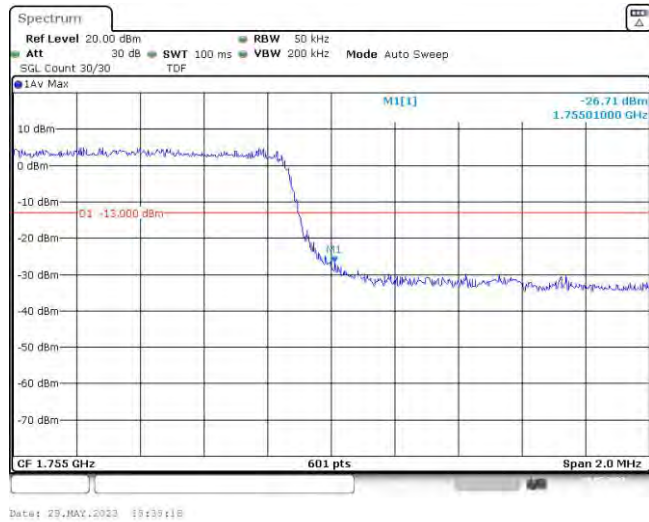

Band4-5MHz-QPSK-19975-25RB#0