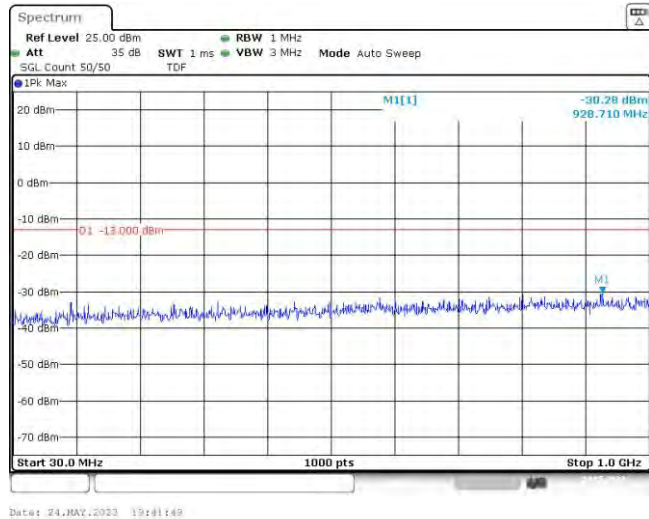

Band4-20MHz-QPSK-20050-100RB#0-Range2:1000~2000MHz