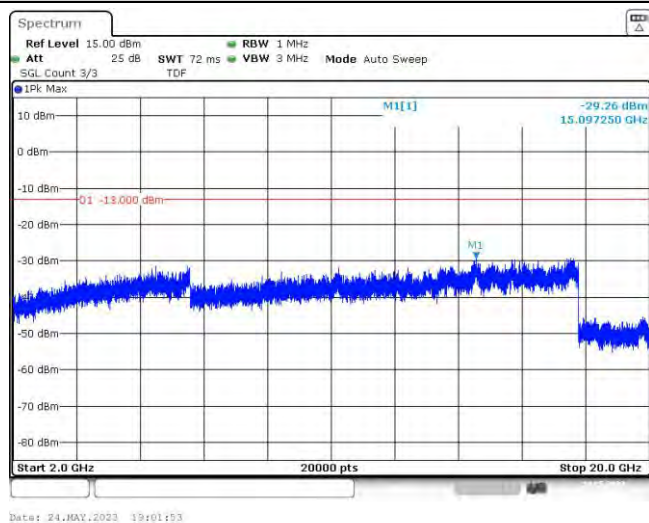

Band4-5MHz-16QAM-20175-25RB#0-Range1:30~1000MHz