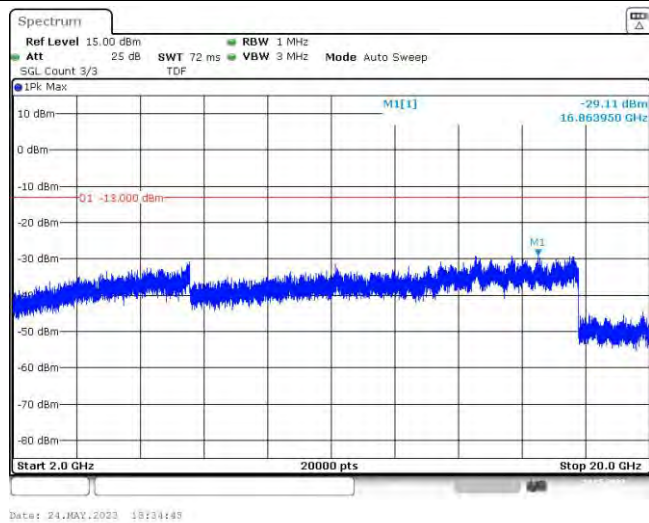

Band4-1.4MHz-16QAM-20393-6RB#0-Range1:30~1000MHz