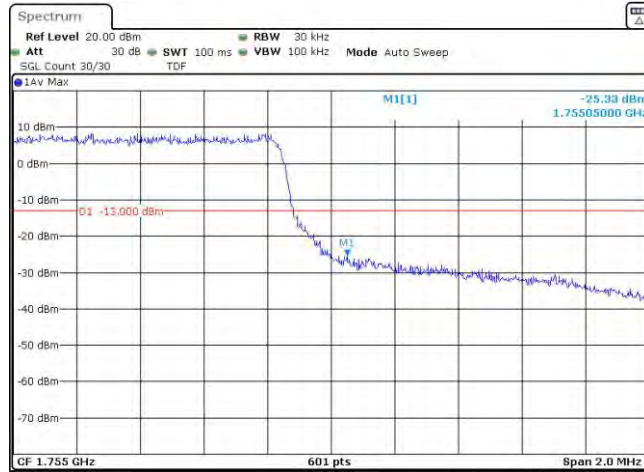

Test Graphs

Band4-1.4MHz-QPSK-19957-6RB#0

Date: 29.MAY.2023 19:33:26

Band4-1.4MHz-QPSK-20393-6RB#0

Date: 29.MAY.2023 19:33:27

Band4-1.4MHz-16QAM-19957-6RB#0

Date: 29.MAY.2023 19:33:36

Band4-1.4MHz-16QAM-20393-6RB#0