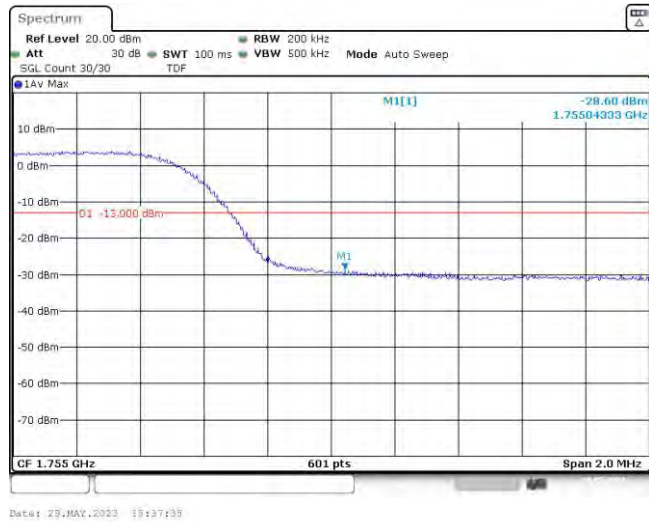

Band4-10MHz-QPSK-20350-50RB#0