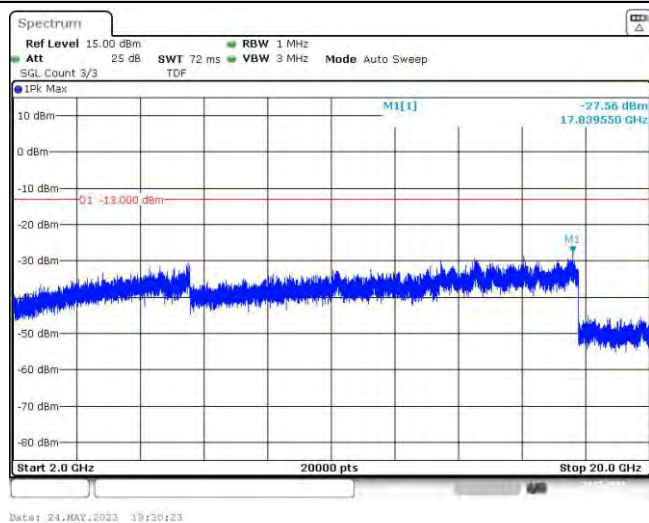

Band4-15MHz-QPSK-20175-75RB#0-Range2:1000~2000MHz

Band4-15MHz-QPSK-20175-75RB#0-Range3:2000~20000MHz

Band4-15MHz-QPSK-20325-75RB#0-Range1:30~1000MHz

Band4-15MHz-QPSK-20325-75RB#0-Range2:1000~2000MHz

Band4-15MHz-QPSK-20325-75RB#0-Range3:2000~20000MHz