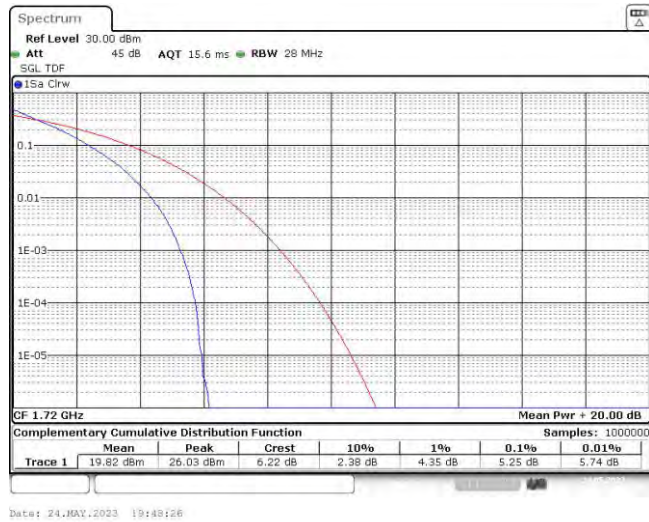

Band4-20MHz-QPSK-20175-100RB#0