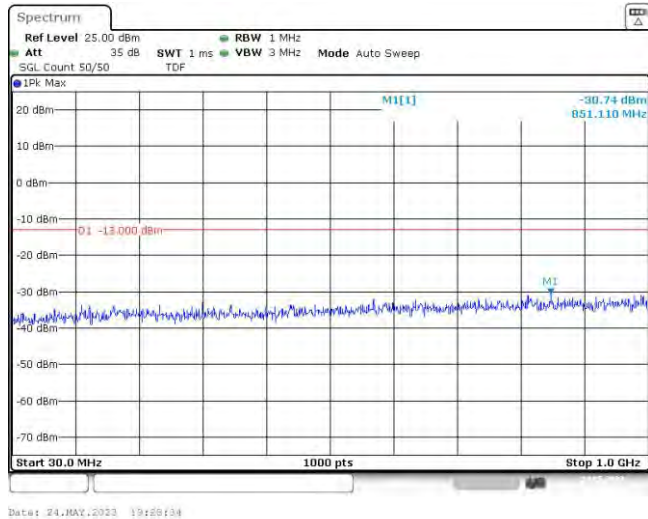

Band4-15MHz-16QAM-20025-75RB#0-Range2:1000~2000MHz