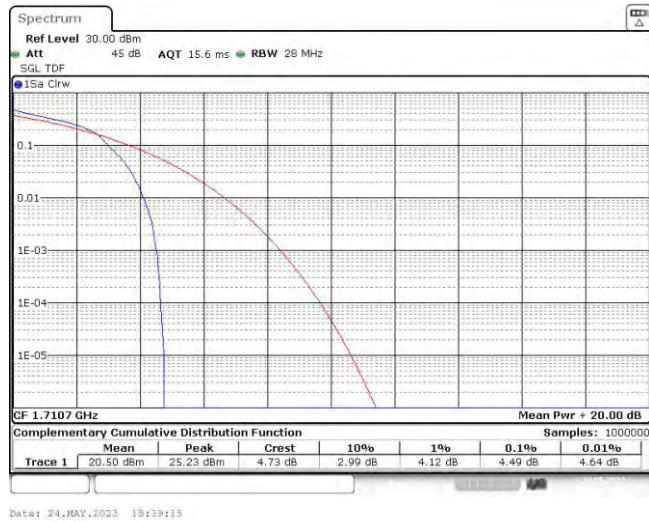

Band4-1.4MHz-16QAM-19957-1RB#0