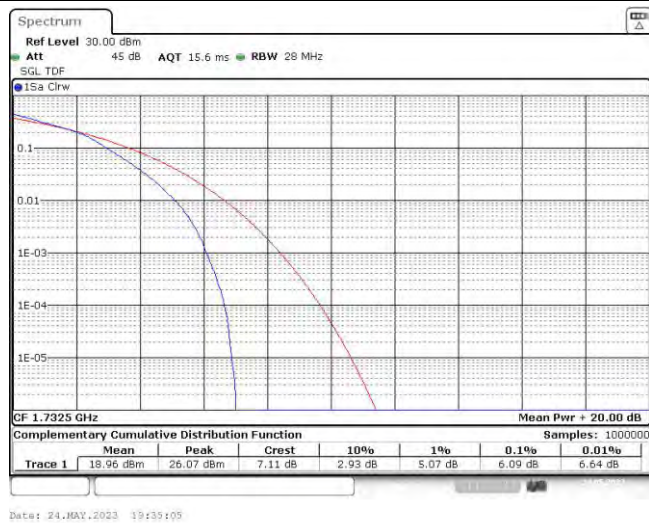

Band4-15MHz-QPSK-20175-75RB#0

Band4-15MHz-QPSK-20325-75RB#0

Band4-15MHz-16QAM-20025-75RB#0

Band4-15MHz-16QAM-20175-75RB#0

Band4-15MHz-16QAM-20325-75RB#0

Band4-20MHz-QPSK-20050-100RB#0

Band4-20MHz-QPSK-20175-100RB#0