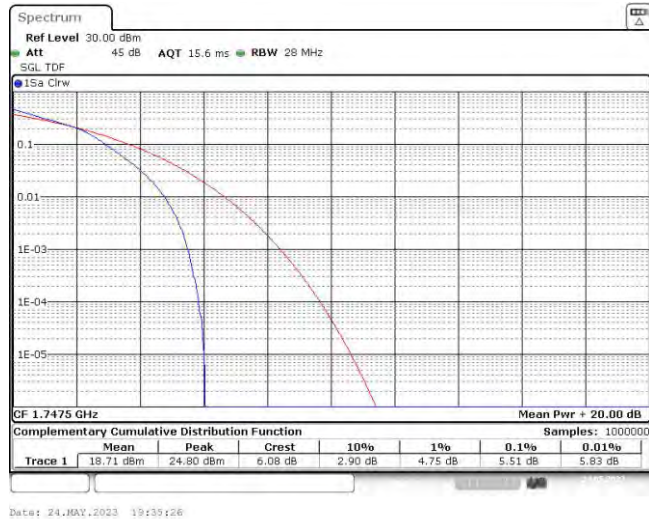

Band4-15MHz-QPSK-20175-75RB#0

Band4-15MHz-QPSK-20325-75RB#0

Band4-15MHz-16QAM-20025-75RB#0

Band4-15MHz-16QAM-20175-75RB#0

Band4-15MHz-16QAM-20325-75RB#0

Band4-20MHz-QPSK-20050-100RB#0

Band4-20MHz-QPSK-20175-100RB#0