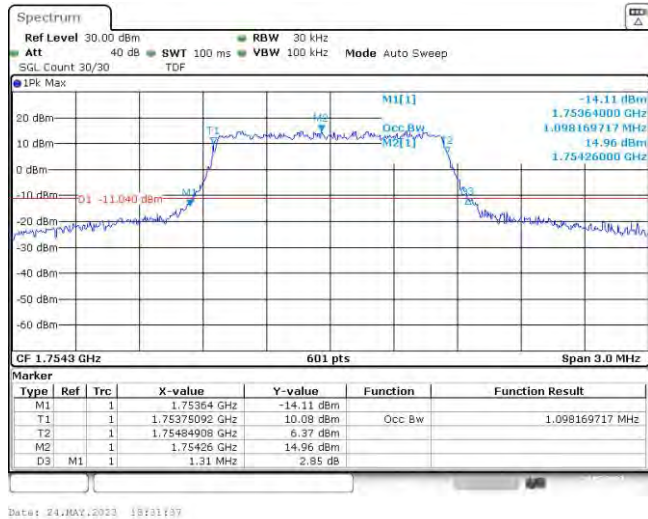

Band4-1.4MHz-QPSK-20393-6RB#0