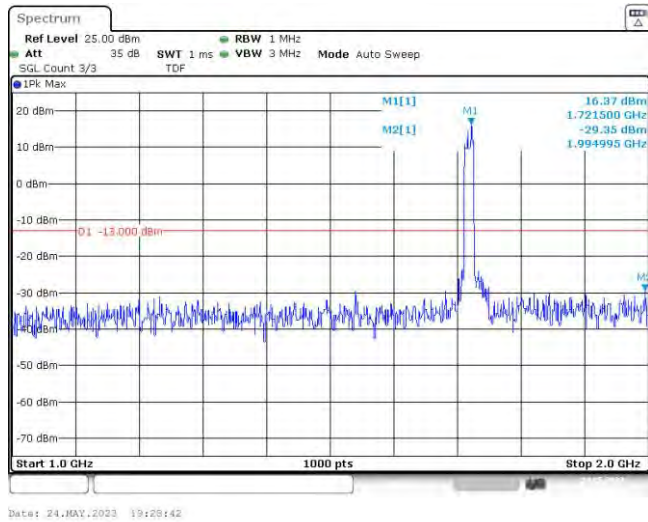

Band4-15MHz-16QAM-20025-75RB#0-Range3:2000~20000MHz