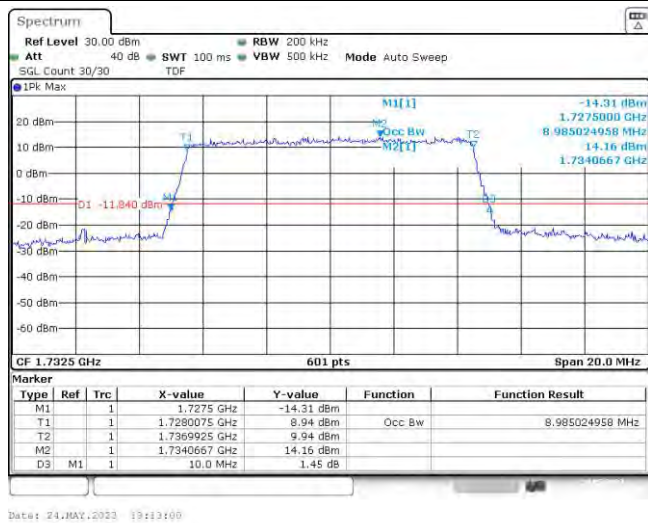

Band4-10MHz-16QAM-20175-50RB#0

Band4-10MHz-16QAM-20350-50RB#0