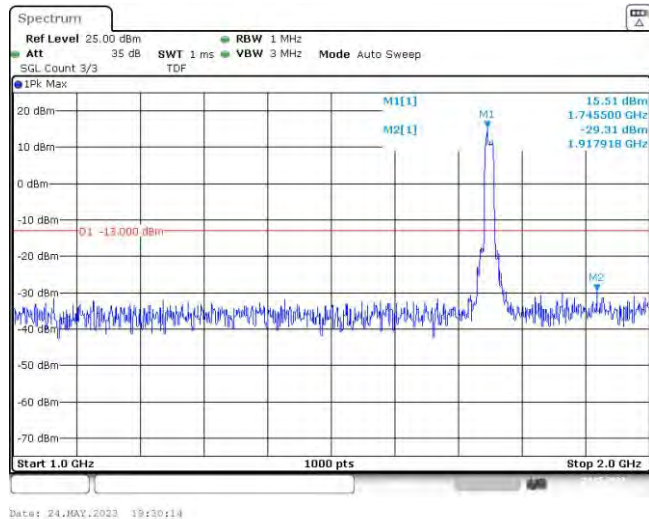

Band4-15MHz-QPSK-20175-75RB#0-Range2:1000~2000MHz

Band4-15MHz-QPSK-20175-75RB#0-Range3:2000~20000MHz

Band4-15MHz-QPSK-20325-75RB#0-Range1:30~1000MHz

Band4-15MHz-QPSK-20325-75RB#0-Range2:1000~2000MHz

Band4-15MHz-QPSK-20325-75RB#0-Range3:2000~20000MHz