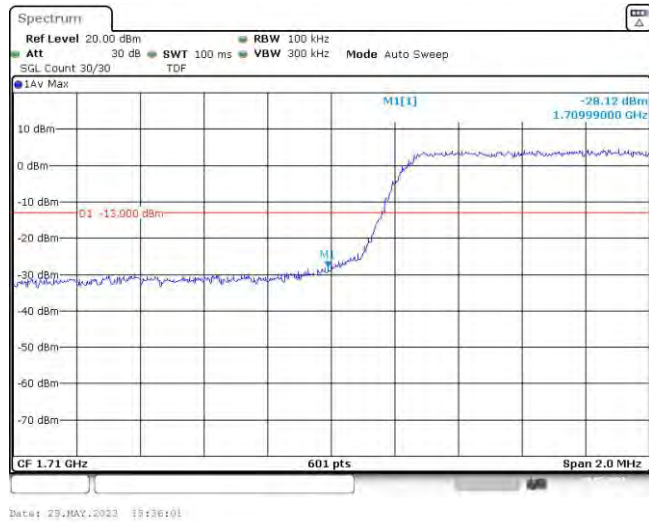

Band4-5MHz-16QAM-20375-25RB#0