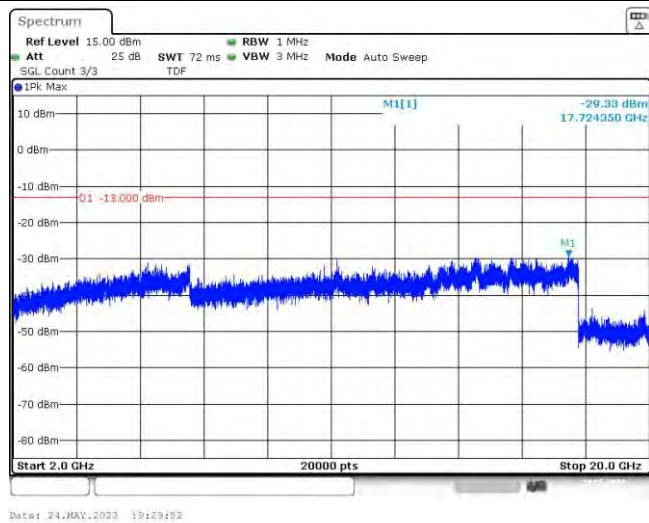

Band4-15MHz-16QAM-20325-75RB#0-Range1:30~1000MHz