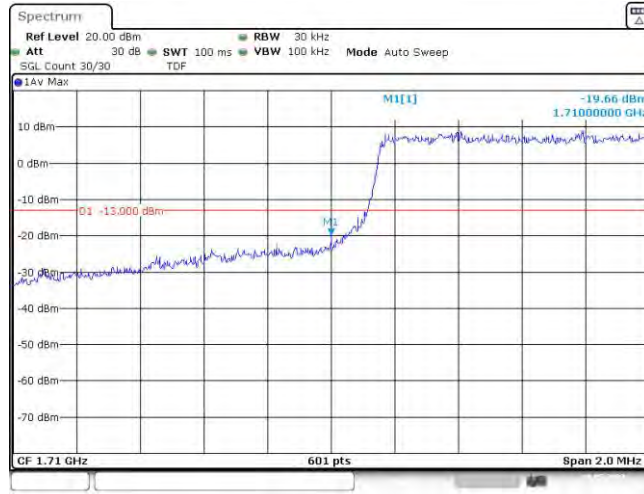

Test Graphs

Band4-1.4MHz-QPSK-19957-6RB#0

Date: 29.MAY.2023 19:33:26

Band4-1.4MHz-QPSK-20393-6RB#0

Date: 29.MAY.2023 19:33:27

Band4-1.4MHz-16QAM-19957-6RB#0

Date: 29.MAY.2023 19:33:36

Band4-1.4MHz-16QAM-20393-6RB#0