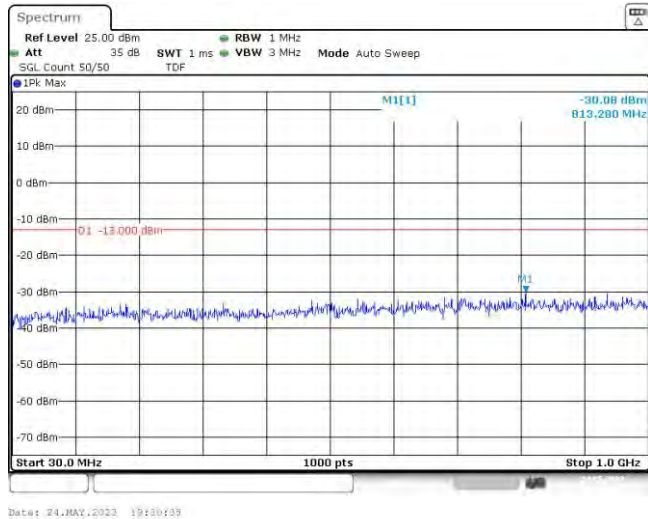

Band4-15MHz-16QAM-20325-75RB#0-Range2:1000~2000MHz