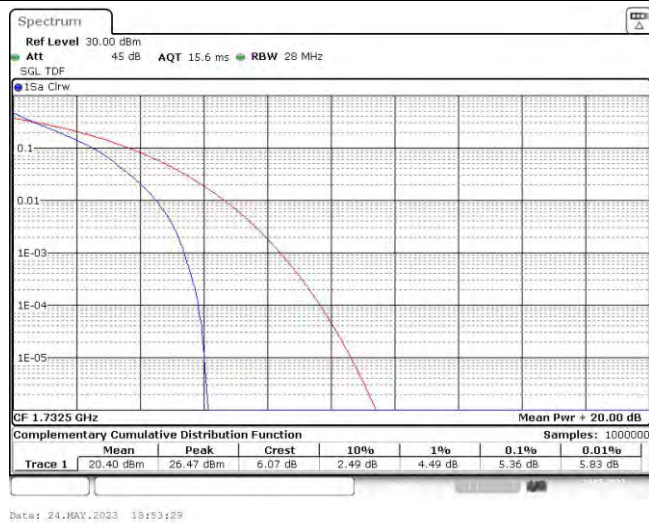

Band4-3MHz-QPSK-20175-15RB#0