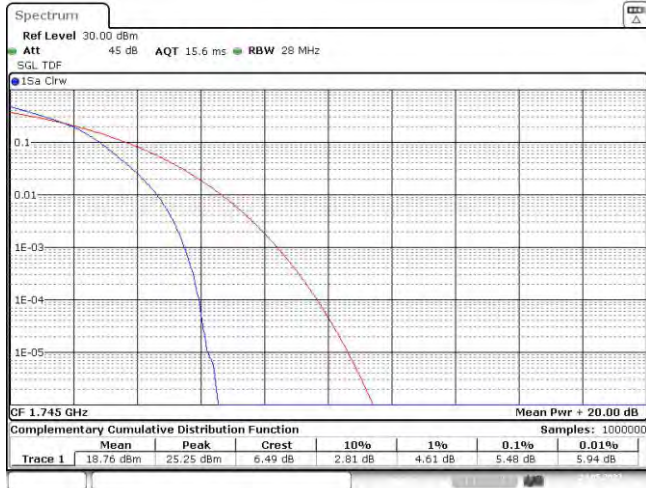

Band4-20MHz-QPSK-20300-100RB#0

Band4-20MHz-16QAM-20050-100RB#0

Band4-20MHz-16QAM-20175-100RB#0

Band4-20MHz-16QAM-20300-100RB#0

Date: 24.MAY.2023 19:49:18

Appendix C: 26dB Bandwidth and Occupied Bandwidth

Test Result