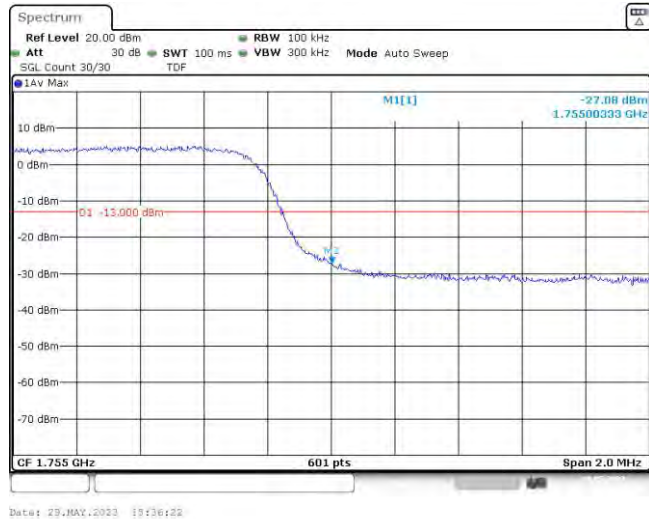

Band4-5MHz-16QAM-19975-25RB#0