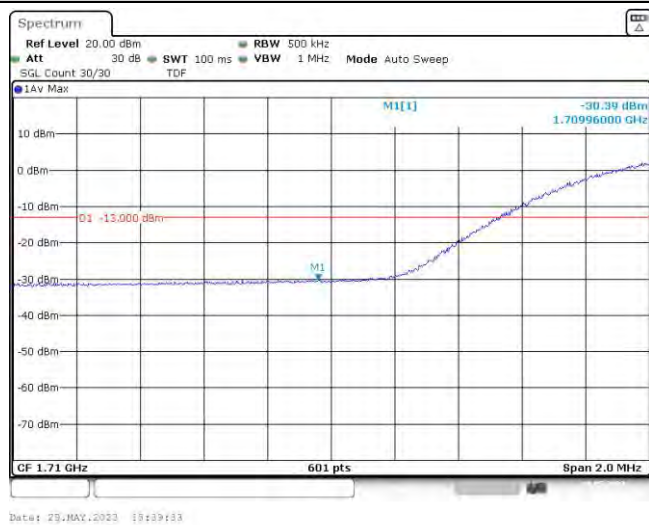

Band4-20MHz-QPSK-20300-100RB#0