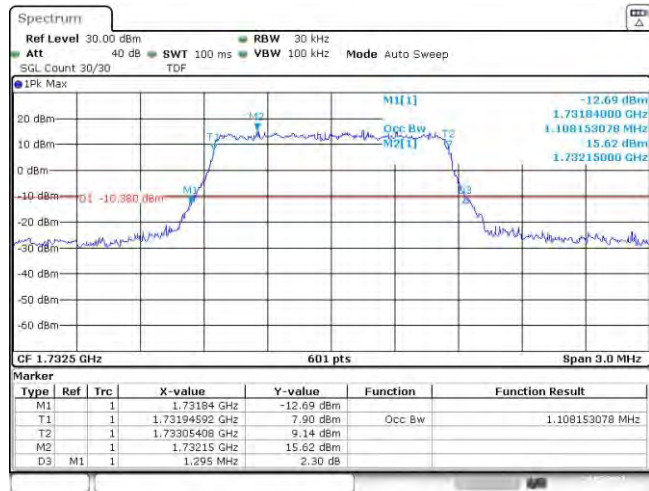

Band4-1.4MHz-QPSK-20175-6RB#0

Date: 24.MAY.2023 18:31:18