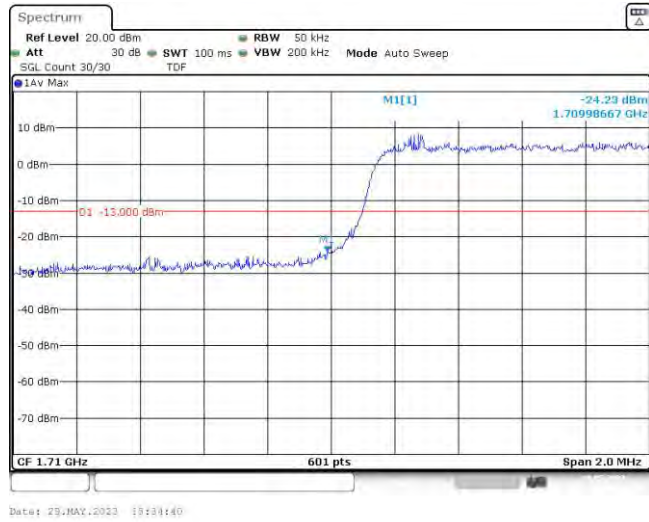

Band4-3MHz-QPSK-19965-15RB#0