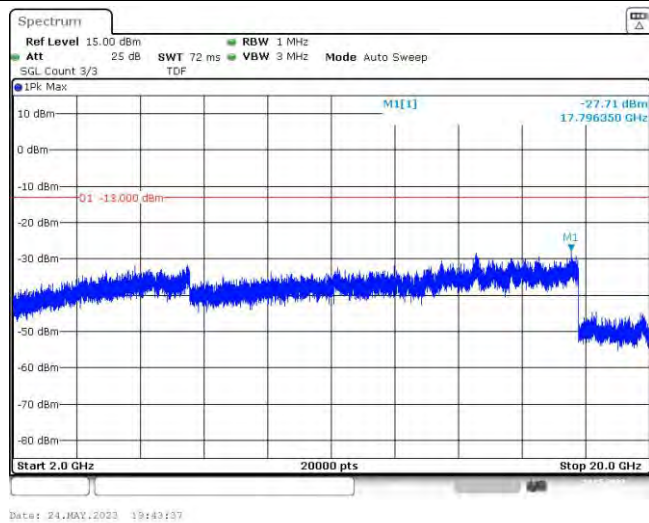

Band4-20MHz-16QAM-20300-100RB#0-Range1:30~1000MHz