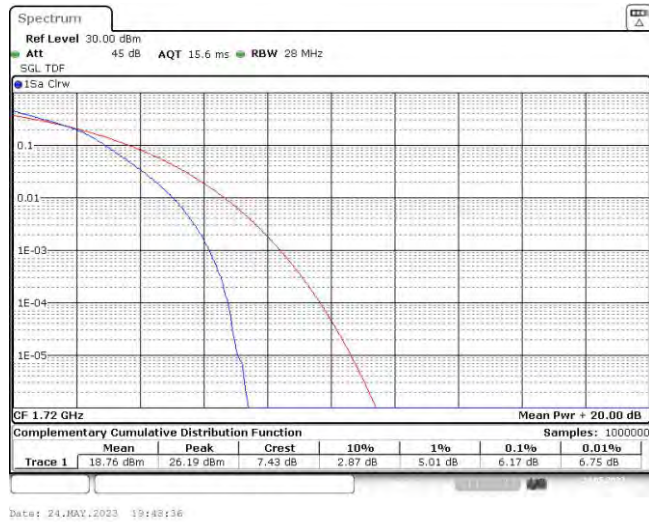

Band4-20MHz-QPSK-20300-100RB#0

Band4-20MHz-16QAM-20050-100RB#0

Band4-20MHz-16QAM-20175-100RB#0

Band4-20MHz-16QAM-20300-100RB#0

Date: 24.MAY.2023 19:49:18

Appendix C: 26dB Bandwidth and Occupied Bandwidth

Test Result