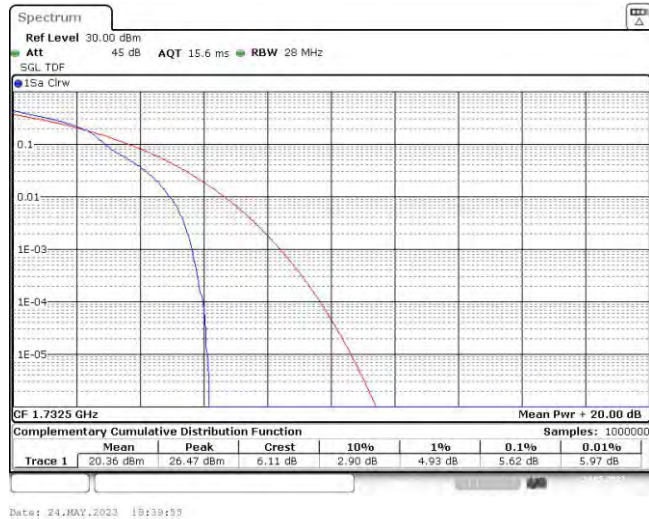

Band4-1.4MHz-16QAM-20175-1RB#0