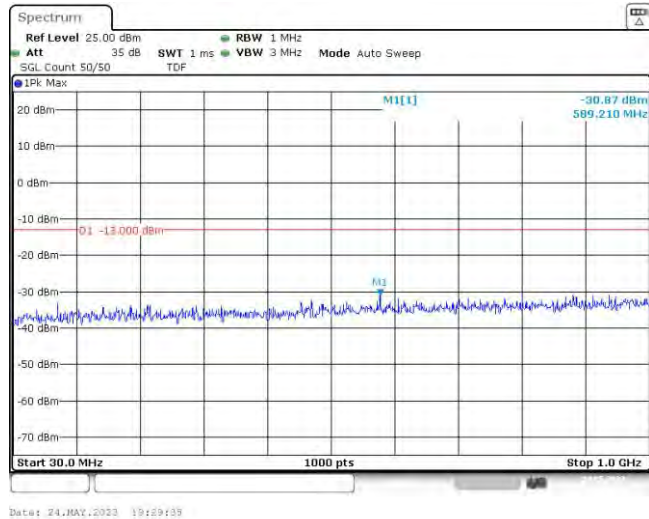

Band4-15MHz-16QAM-20025-75RB#0-Range1:30~1000MHz

Band4-15MHz-16QAM-20025-75RB#0-Range2:1000~2000MHz

Band4-15MHz-16QAM-20025-75RB#0-Range3:2000~20000MHz

Band4-15MHz-16QAM-20175-75RB#0-Range1:30~1000MHz

Band4-15MHz-16QAM-20175-75RB#0-Range2:1000~2000MHz