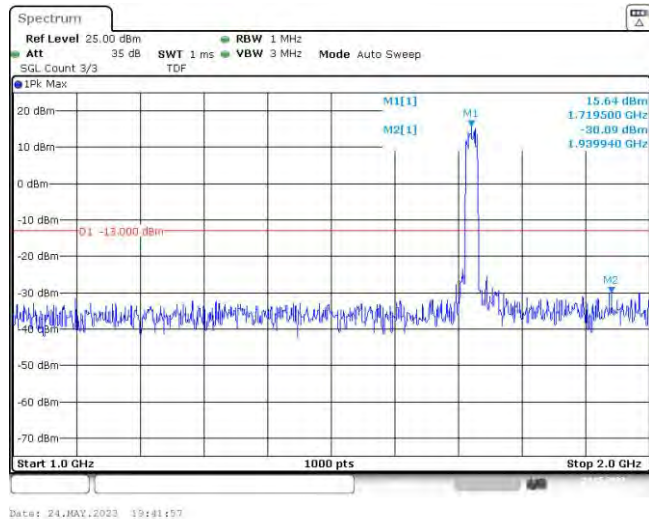

Band4-20MHz-QPSK-20050-100RB#0-Range3:2000~20000MHz