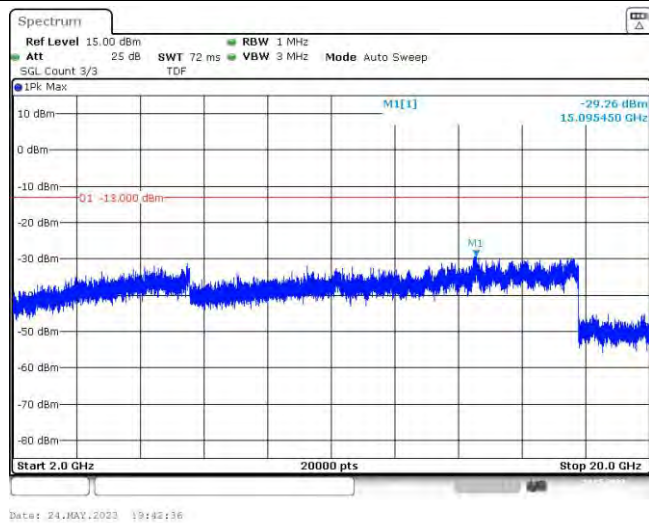

Band4-20MHz-16QAM-20175-100RB#0-Range1:30~1000MHz