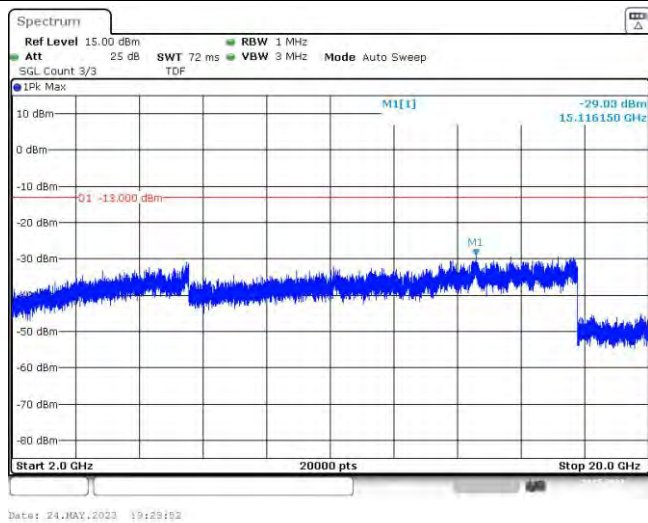

Band4-15MHz-16QAM-20175-75RB#0-Range1:30~1000MHz