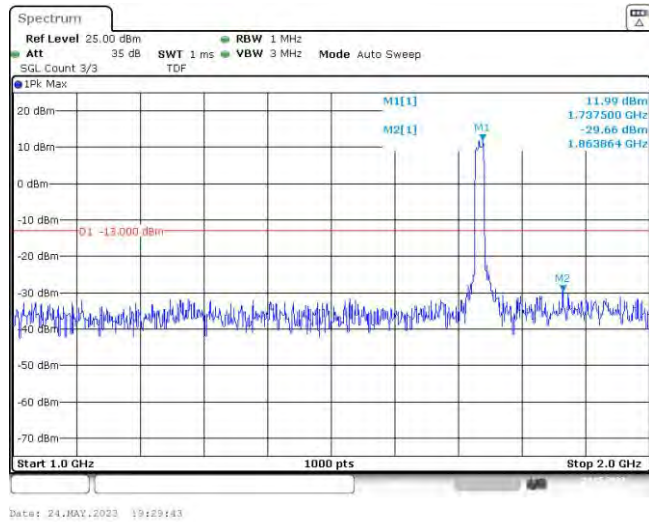

Band4-15MHz-16QAM-20025-75RB#0-Range1:30~1000MHz

Band4-15MHz-16QAM-20025-75RB#0-Range2:1000~2000MHz

Band4-15MHz-16QAM-20025-75RB#0-Range3:2000~20000MHz

Band4-15MHz-16QAM-20175-75RB#0-Range1:30~1000MHz

Band4-15MHz-16QAM-20175-75RB#0-Range2:1000~2000MHz