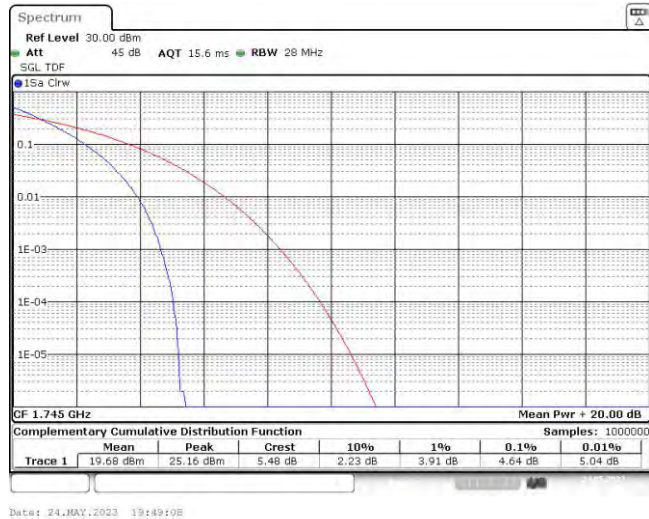

Band4-20MHz-16QAM-20050-100RB#0