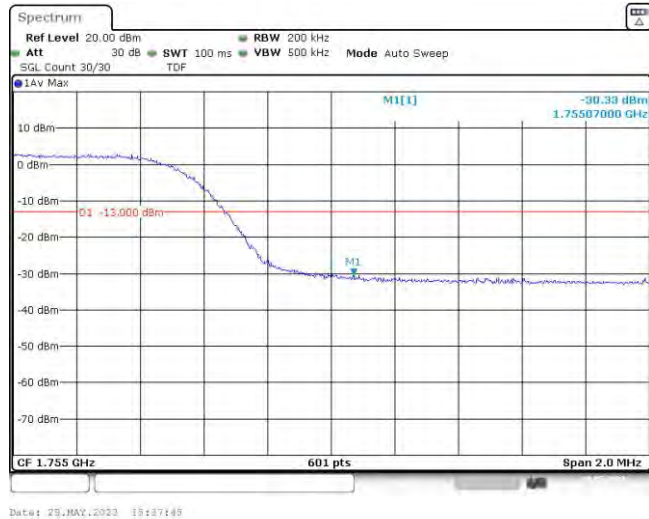

Band4-10MHz-QPSK-20000-50RB#0

Band4-10MHz-QPSK-20350-50RB#0

Band4-10MHz-16QAM-20000-50RB#0

Band4-10MHz-16QAM-20350-50RB#0

Band4-15MHz-QPSK-20025-75RB#0

Band4-15MHz-QPSK-20325-75RB#0

Band4-15MHz-16QAM-20025-75RB#0