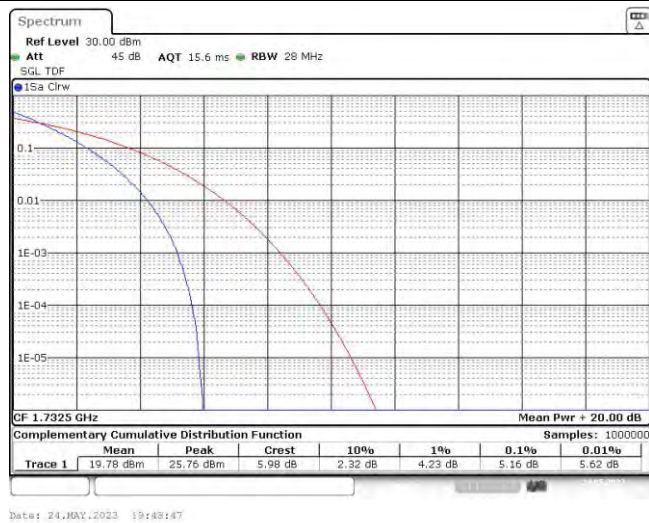

Band4-15MHz-QPSK-20175-75RB#0

Band4-15MHz-QPSK-20325-75RB#0

Band4-15MHz-16QAM-20025-75RB#0

Band4-15MHz-16QAM-20175-75RB#0

Band4-15MHz-16QAM-20325-75RB#0

Band4-20MHz-QPSK-20050-100RB#0

Band4-20MHz-QPSK-20175-100RB#0