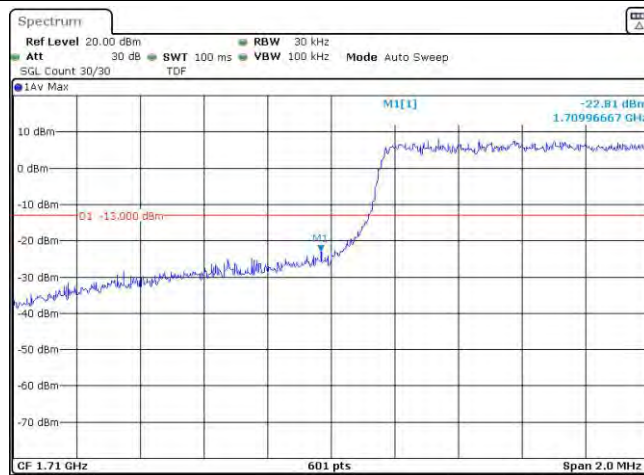

Test Graphs

Band4-1.4MHz-QPSK-19957-6RB#0

Date: 29.MAY.2023 19:33:26

Band4-1.4MHz-QPSK-20393-6RB#0

Date: 29.MAY.2023 19:33:27

Band4-1.4MHz-16QAM-19957-6RB#0

Date: 29.MAY.2023 19:33:36

Band4-1.4MHz-16QAM-20393-6RB#0