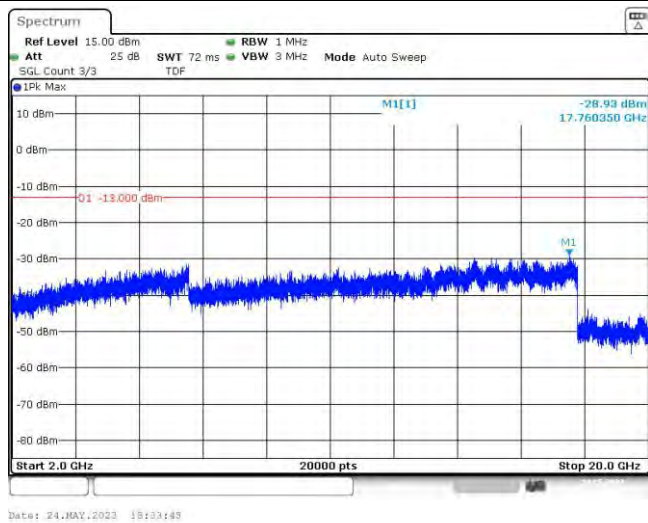

Band4-1.4MHz-16QAM-20175-6RB#0-Range1:30~1000MHz