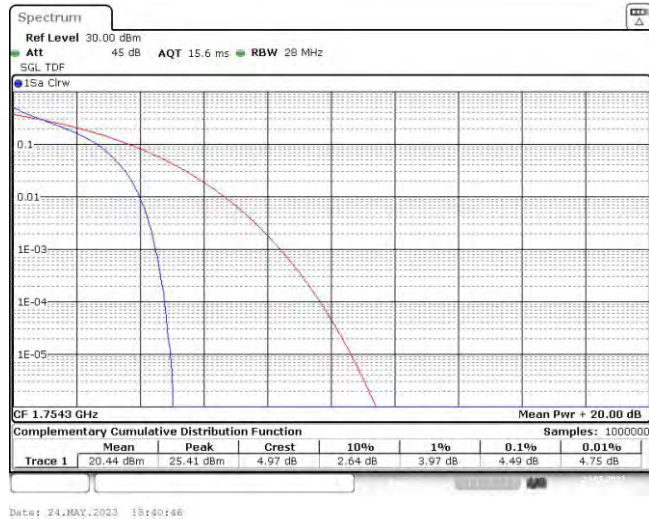

Band4-1.4MHz-QPSK-20393-6RB#0