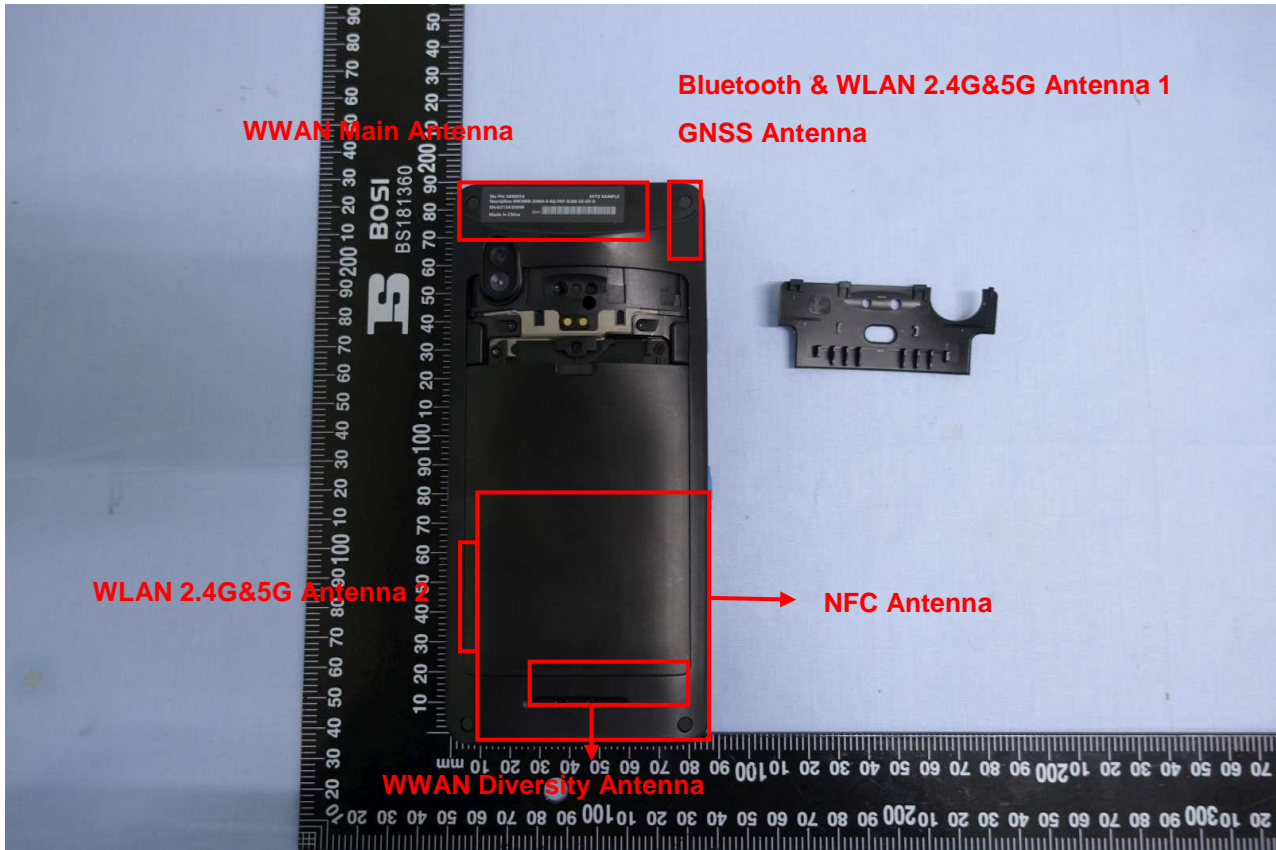

3. Internal Photograph

Brand Name: ELO or  / Model Name: EMC0600SC

Brand Name: ELO or  / Model Name: EMC0600SC

Brand Name: ELO or **elo** / Model Name: EMC0600SC

Brand Name: ELO or **elo** / Model Name: EMC0600SC

Brand Name: ELO or  / Model Name: EMC0600SC

Brand Name: ELO or  / Model Name: EMC0600SC

Brand Name: ELO or  / Model Name: EMC0600SC

Brand Name: ELO or **elo** / Model Name: EMC0600SC

Brand Name: ELO or **elo** / Model Name: EMC0600SC

Brand Name: ELO or  / Model Name: EMC0600SC

Brand Name: ELO or  / Model Name: EMC0600SC

Brand Name: ELO or  / Model Name: EMC0600SC

Brand Name: ELO or  / Model Name: EMC0600SC

Brand Name: ELO or  / Model Name: EMC0600SC