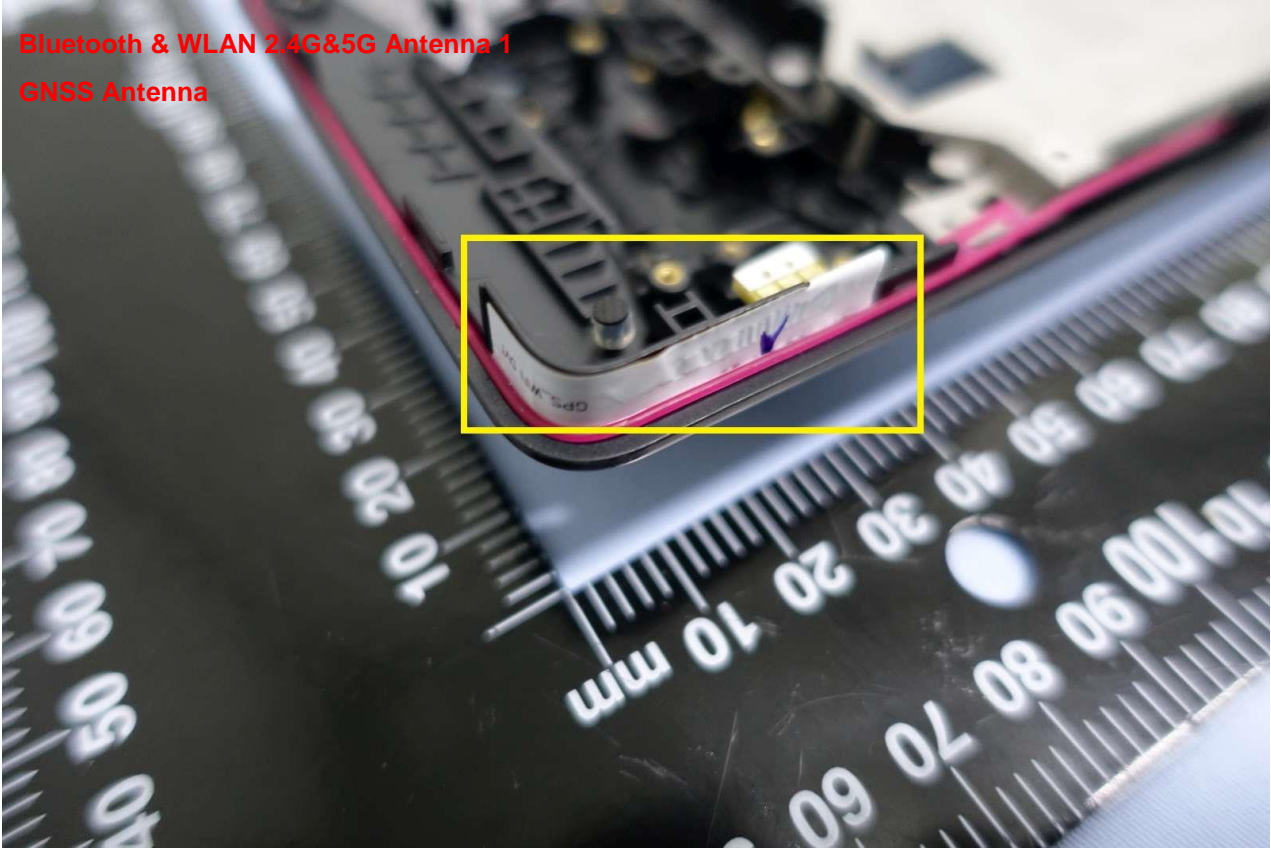

Brand Name: ELO or  / Model Name: EMC0600SC

Brand Name: ELO or **elo** / Model Name: EMC0600SC

Brand Name: ELO or  / Model Name: EMC0600SC

Brand Name: ELO or  / Model Name: EMC0600SC

Brand Name: ELO or  / Model Name: EMC0600SC

Bluetooth & WLAN 2.4G&5G Antenna 1
GNSS Antenna

Brand Name: ELO or  / Model Name: EMC0600SC

WLAN 2.4G&5G Antenna 2

Brand Name: ELO or  / Model Name: EMC0600SC

WWAN Main Antenna

Brand Name: ELO or  / Model Name: EMC0600SC