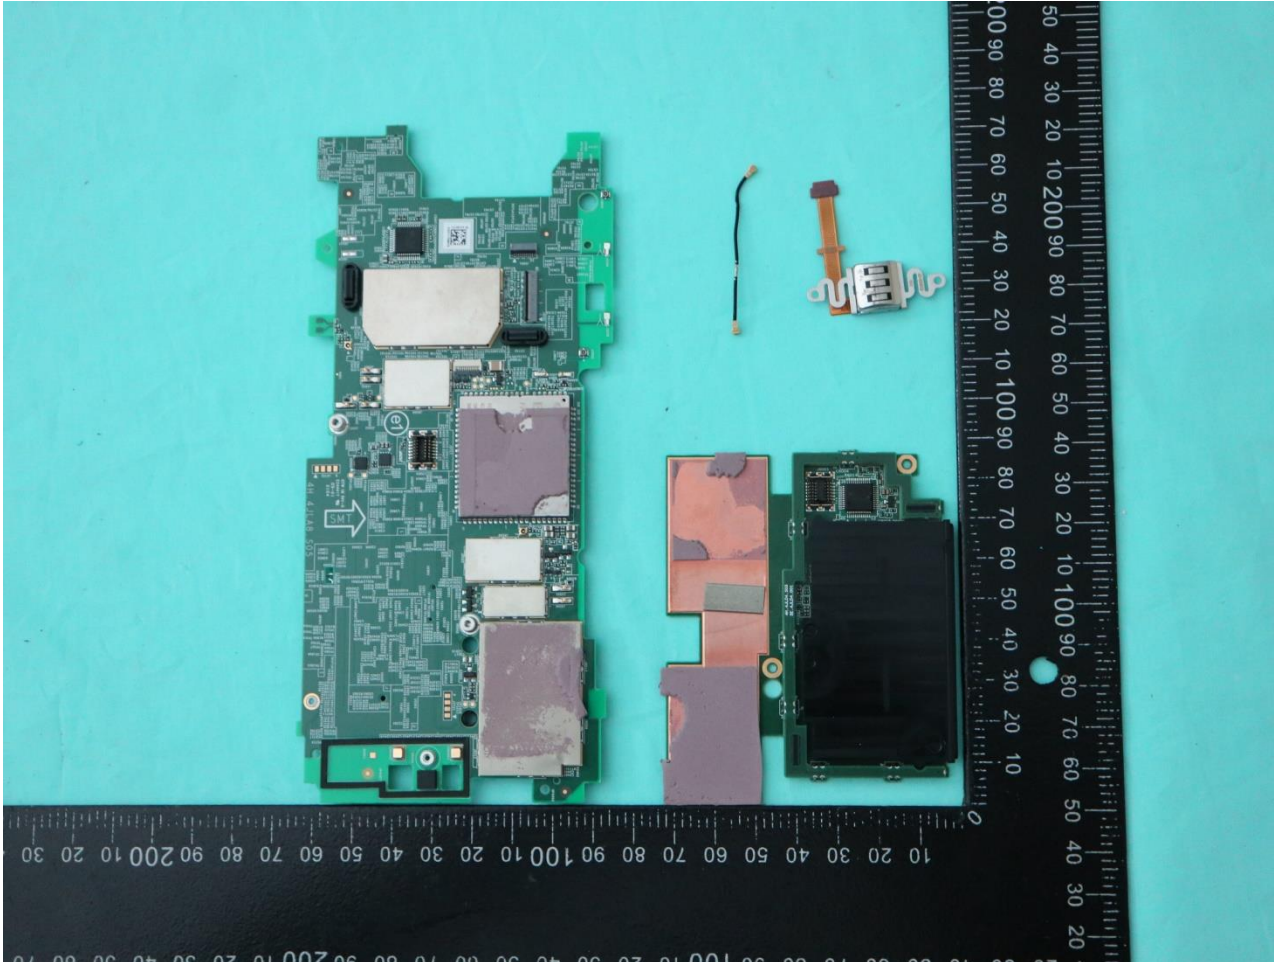

3. Internal Photograph of EUT

Brand Name: ELO or  / Model Name: EMC0600C

Brand Name: ELO or  / Model Name: EMC0600C

Brand Name: ELO or  / Model Name: EMC0600C

Brand Name: ELO or  / Model Name: EMC0600C

Brand Name: ELO or  / Model Name: EMC0600C

Brand Name: ELO or  / Model Name: EMC0600C

Brand Name: ELO or  / Model Name: EMC0600C

Brand Name: ELO or  / Model Name: EMC0600C

Brand Name: ELO or  / Model Name: EMC0600C

Brand Name: ELO or  / Model Name: EMC0600C