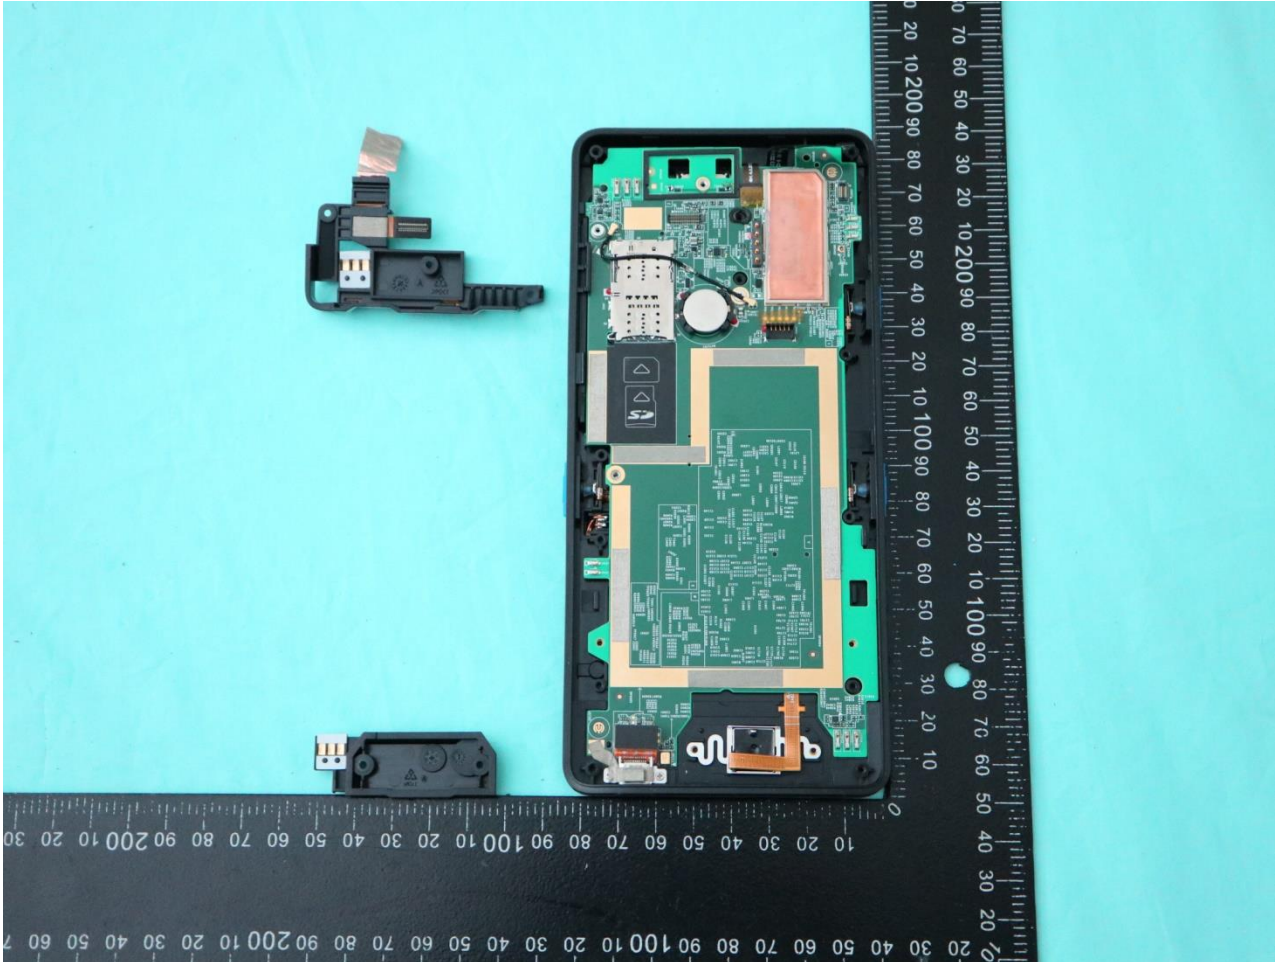

3. Internal Photograph of EUT

Brand Name: ELO or  / Model Name: EMC0600C

Brand Name: ELO or  / Model Name: EMC0600C

Brand Name: ELO or  / Model Name: EMC0600C

Brand Name: ELO or  / Model Name: EMC0600C

Brand Name: ELO or  / Model Name: EMC0600C

Brand Name: ELO or  / Model Name: EMC0600C

Brand Name: ELO or  / Model Name: EMC0600C

Brand Name: ELO or  / Model Name: EMC0600C

Brand Name: ELO or  / Model Name: EMC0600C

Brand Name: ELO or  / Model Name: EMC0600C