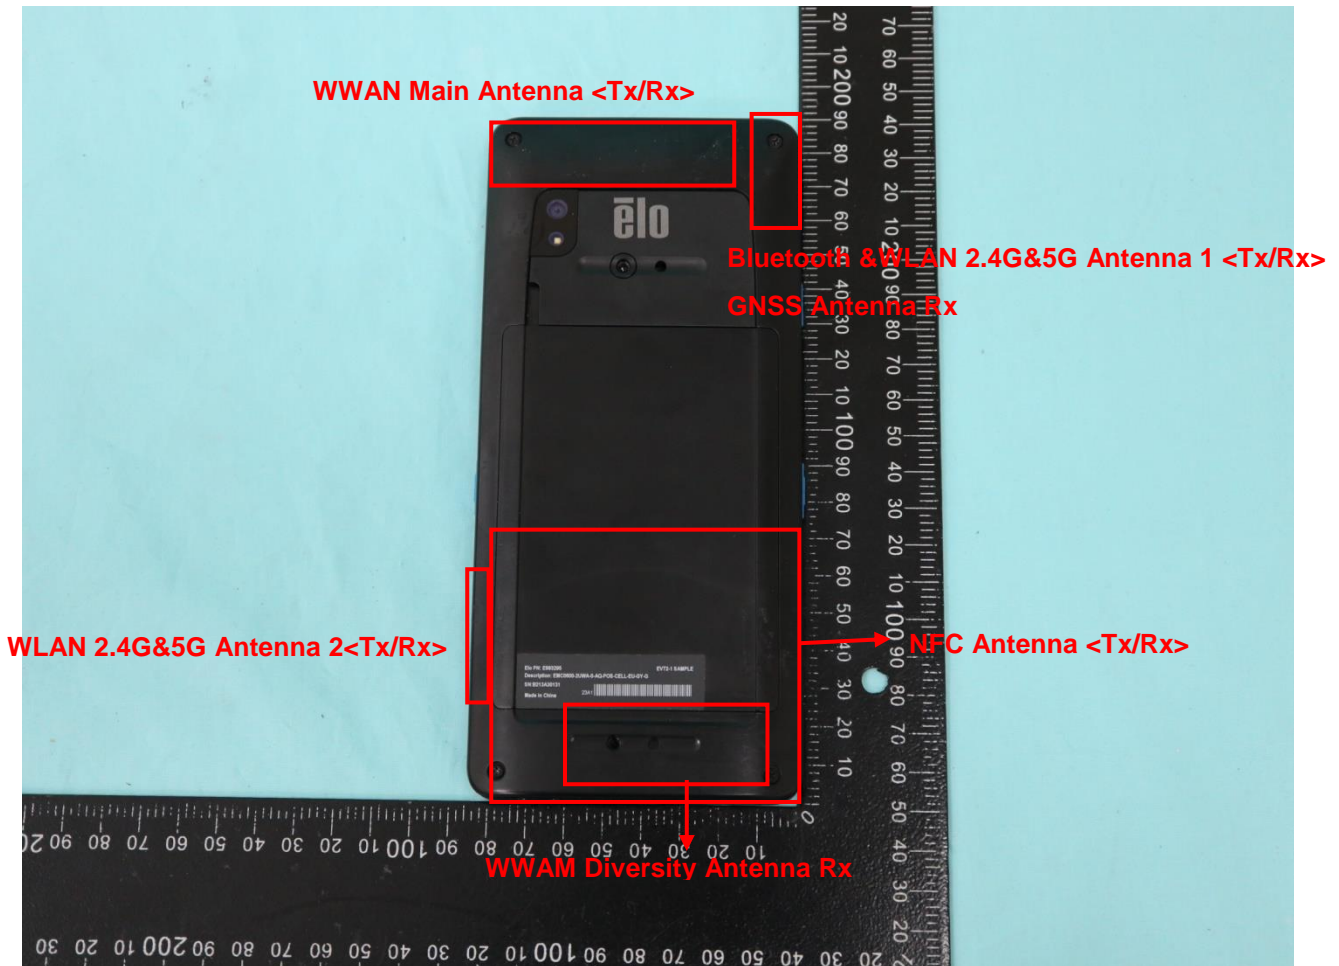

3. Internal Photograph of EUT

Brand Name: ELO or  / Model Name: EMC0600C

Brand Name: ELO or  / Model Name: EMC0600C

Brand Name: ELO or  / Model Name: EMC0600C

Brand Name: ELO or  / Model Name: EMC0600C

Brand Name: ELO or  / Model Name: EMC0600C

Brand Name: ELO or  / Model Name: EMC0600C

Brand Name: ELO or  / Model Name: EMC0600C

Brand Name: ELO or  / Model Name: EMC0600C

Brand Name: ELO or  / Model Name: EMC0600C

Brand Name: ELO or  / Model Name: EMC0600C