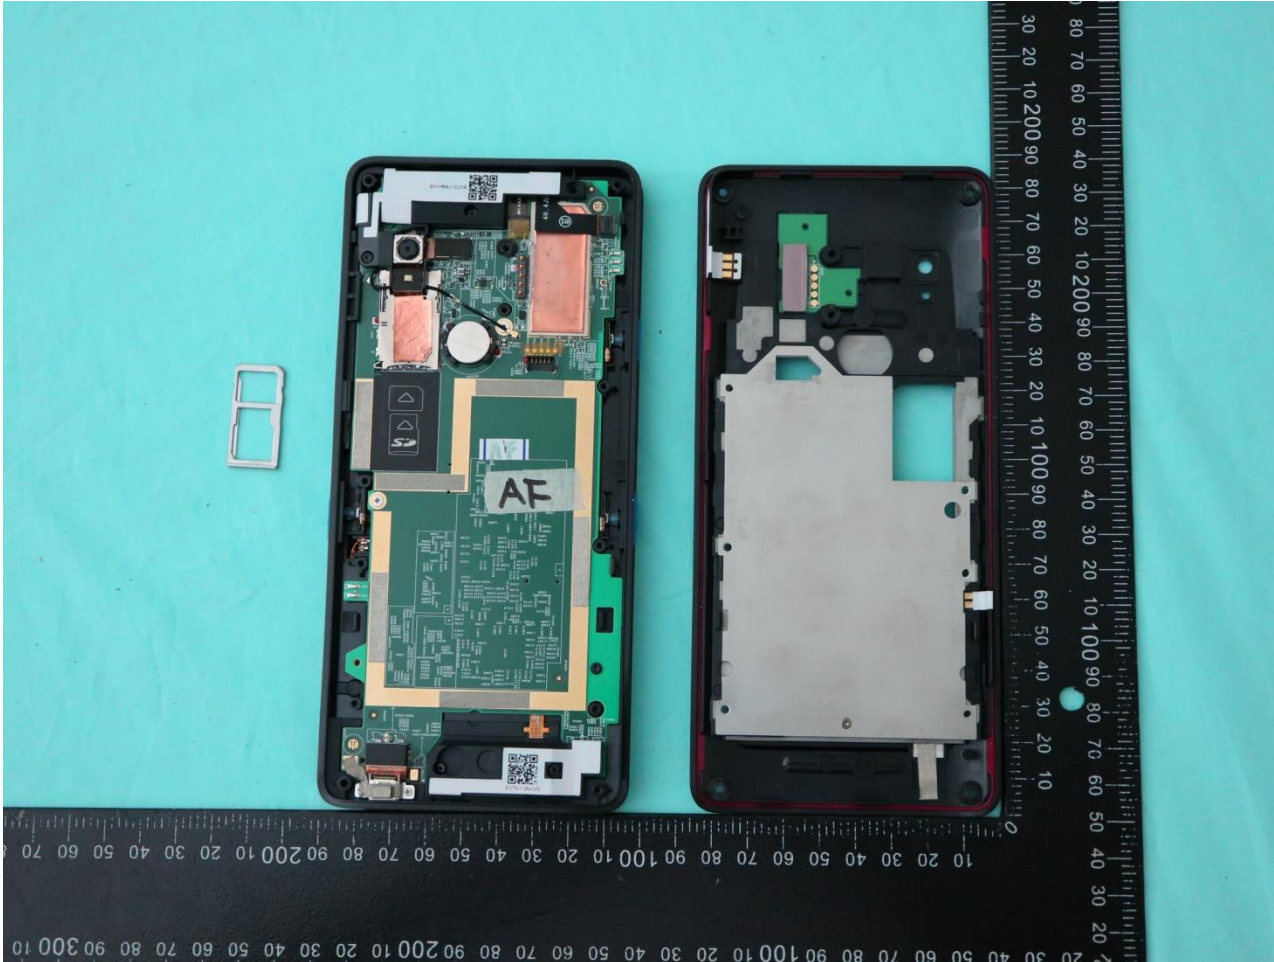

3. Internal Photograph of EUT

Brand Name: ELO or  / Model Name: EMC0600C

Brand Name: ELO or  / Model Name: EMC0600C

Brand Name: ELO or  / Model Name: EMC0600C

Brand Name: ELO or  / Model Name: EMC0600C

Brand Name: ELO or  / Model Name: EMC0600C

Brand Name: ELO or  / Model Name: EMC0600C

Brand Name: ELO or  / Model Name: EMC0600C

Brand Name: ELO or  / Model Name: EMC0600C

Brand Name: ELO or  / Model Name: EMC0600C

Brand Name: ELO or  / Model Name: EMC0600C