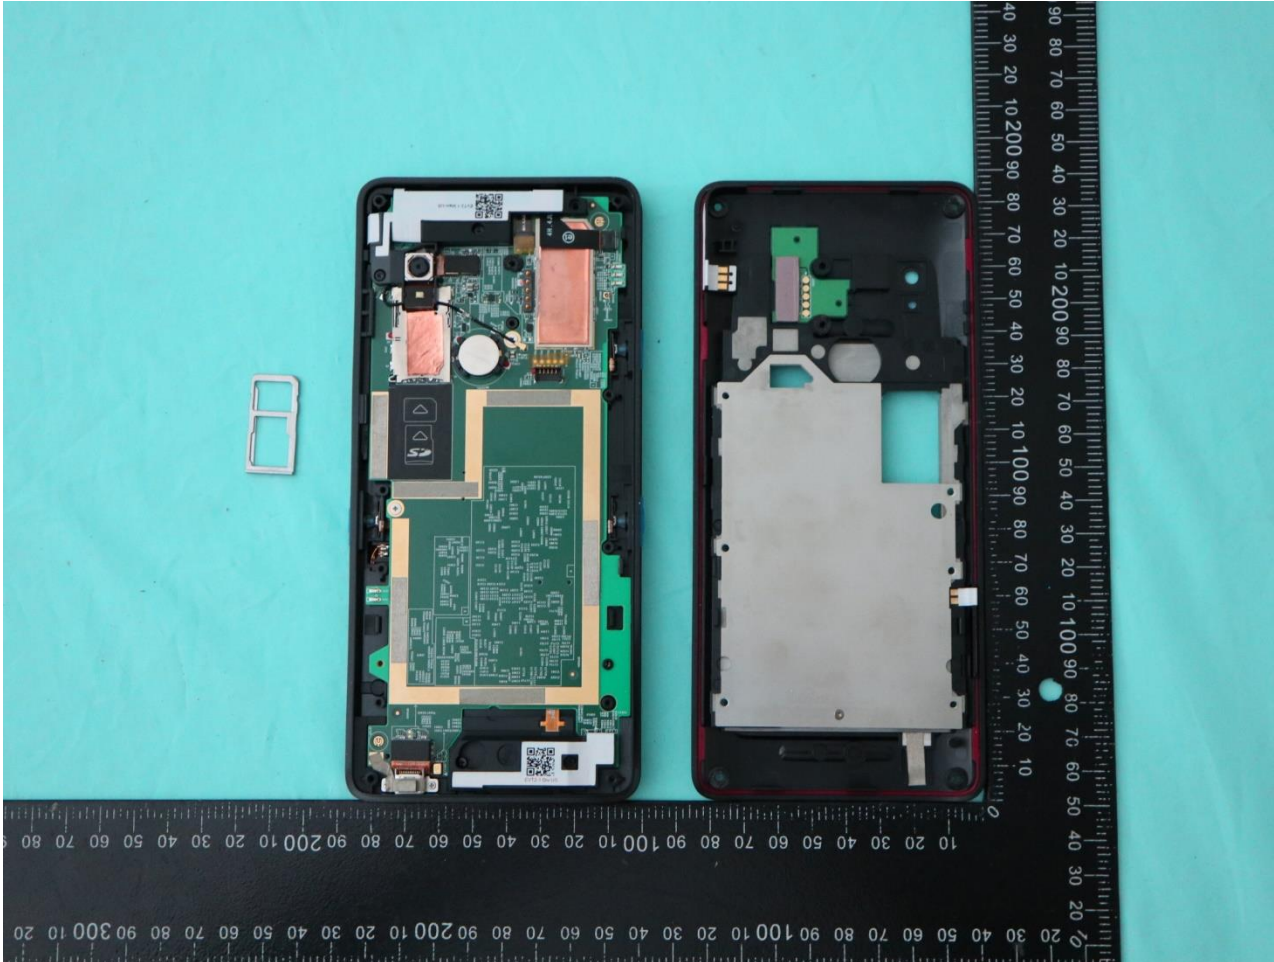

3. Internal Photograph of EUT

Brand Name: ELO or  / Model Name: EMC0600C

Brand Name: ELO or  / Model Name: EMC0600C

Brand Name: ELO or  / Model Name: EMC0600C

Brand Name: ELO or  / Model Name: EMC0600C

Brand Name: ELO or  / Model Name: EMC0600C

Brand Name: ELO or  / Model Name: EMC0600C

Brand Name: ELO or  / Model Name: EMC0600C

Brand Name: ELO or  / Model Name: EMC0600C

Brand Name: ELO or  / Model Name: EMC0600C

Brand Name: ELO or  / Model Name: EMC0600C