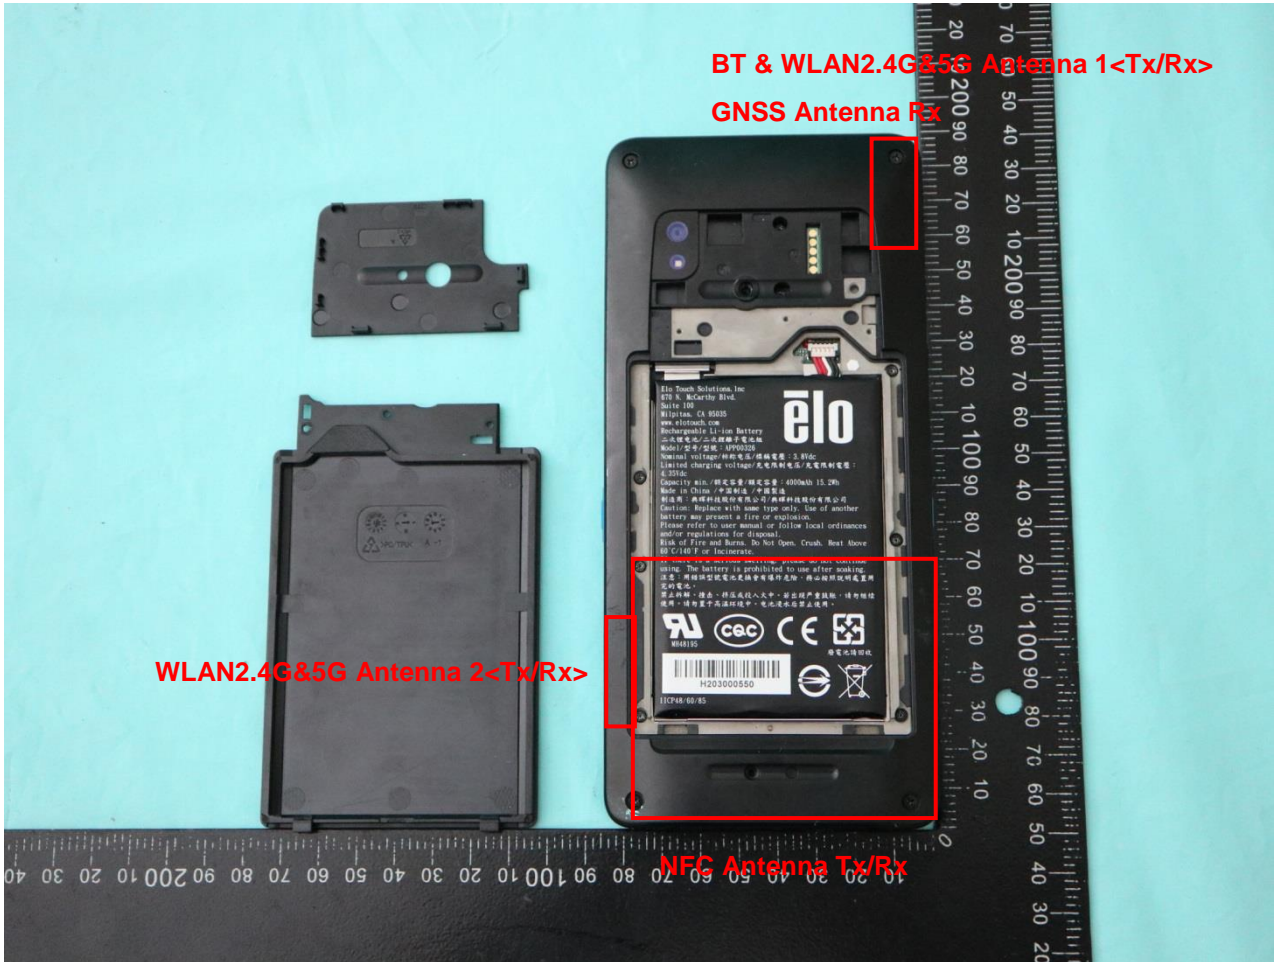

### 3. Internal Photograph of EUT

Brand Name: ELO or  / Model Name: EMC0600

Brand Name: ELO or  / Model Name: EMC0600

Brand Name: ELO or  / Model Name: EMC0600

Brand Name: ELO or  / Model Name: EMC0600

Brand Name: ELO or  / Model Name: EMC0600

Brand Name: ELO or  / Model Name: EMC0600

Brand Name: ELO or  / Model Name: EMC0600

Brand Name: ELO or  / Model Name: EMC0600

Brand Name: ELO or  / Model Name: EMC0600

Brand Name: ELO or  / Model Name: EMC0600