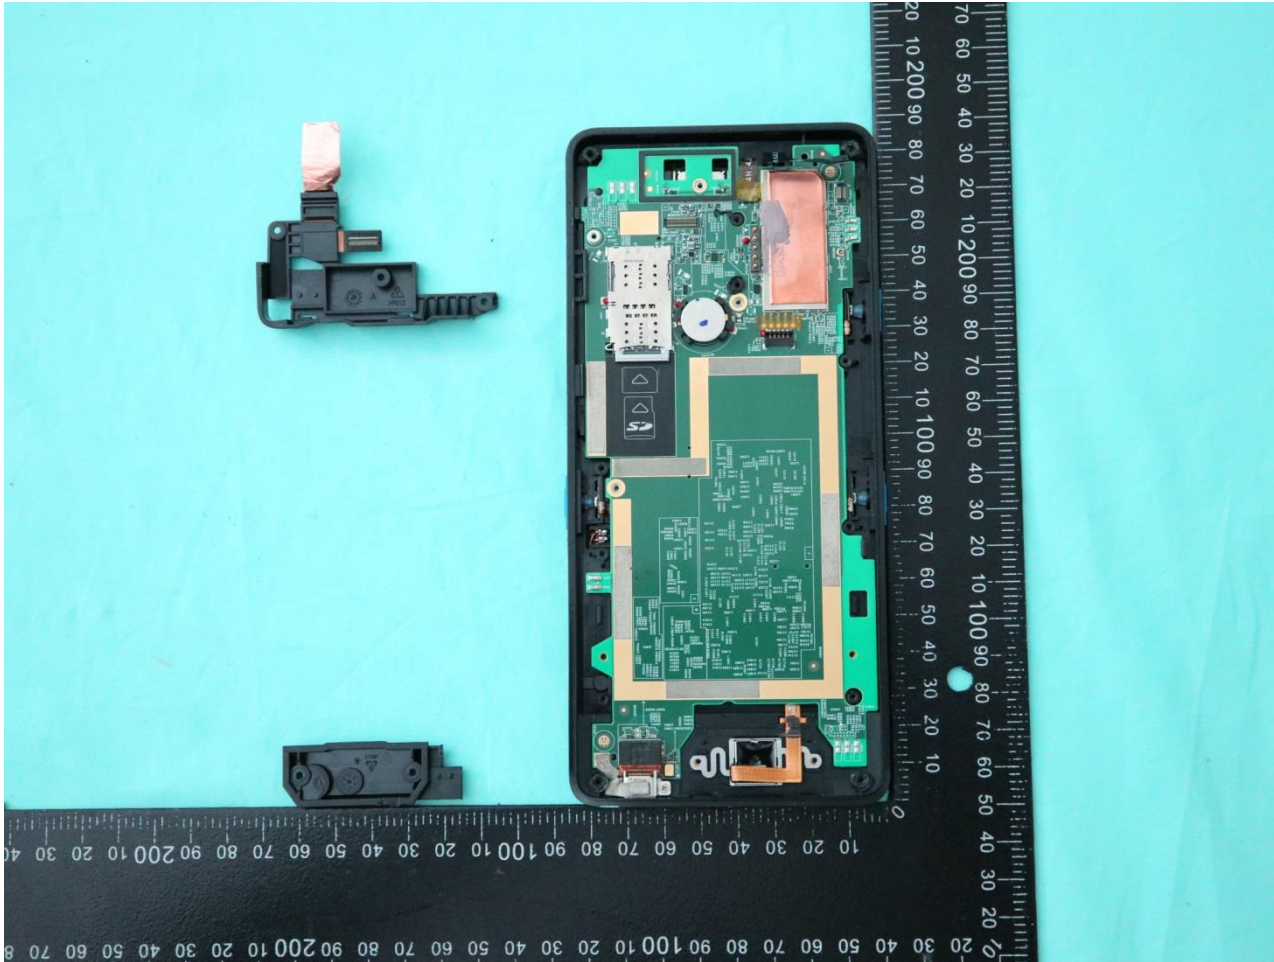

### 3. Internal Photograph of EUT

Brand Name: ELO or  / Model Name: EMC0600

Brand Name: ELO or  / Model Name: EMC0600

Brand Name: ELO or  / Model Name: EMC0600

Brand Name: ELO or  / Model Name: EMC0600

Brand Name: ELO or  / Model Name: EMC0600

Brand Name: ELO or  / Model Name: EMC0600

Brand Name: ELO or  / Model Name: EMC0600

Brand Name: ELO or  / Model Name: EMC0600

Brand Name: ELO or  / Model Name: EMC0600

Brand Name: ELO or  / Model Name: EMC0600