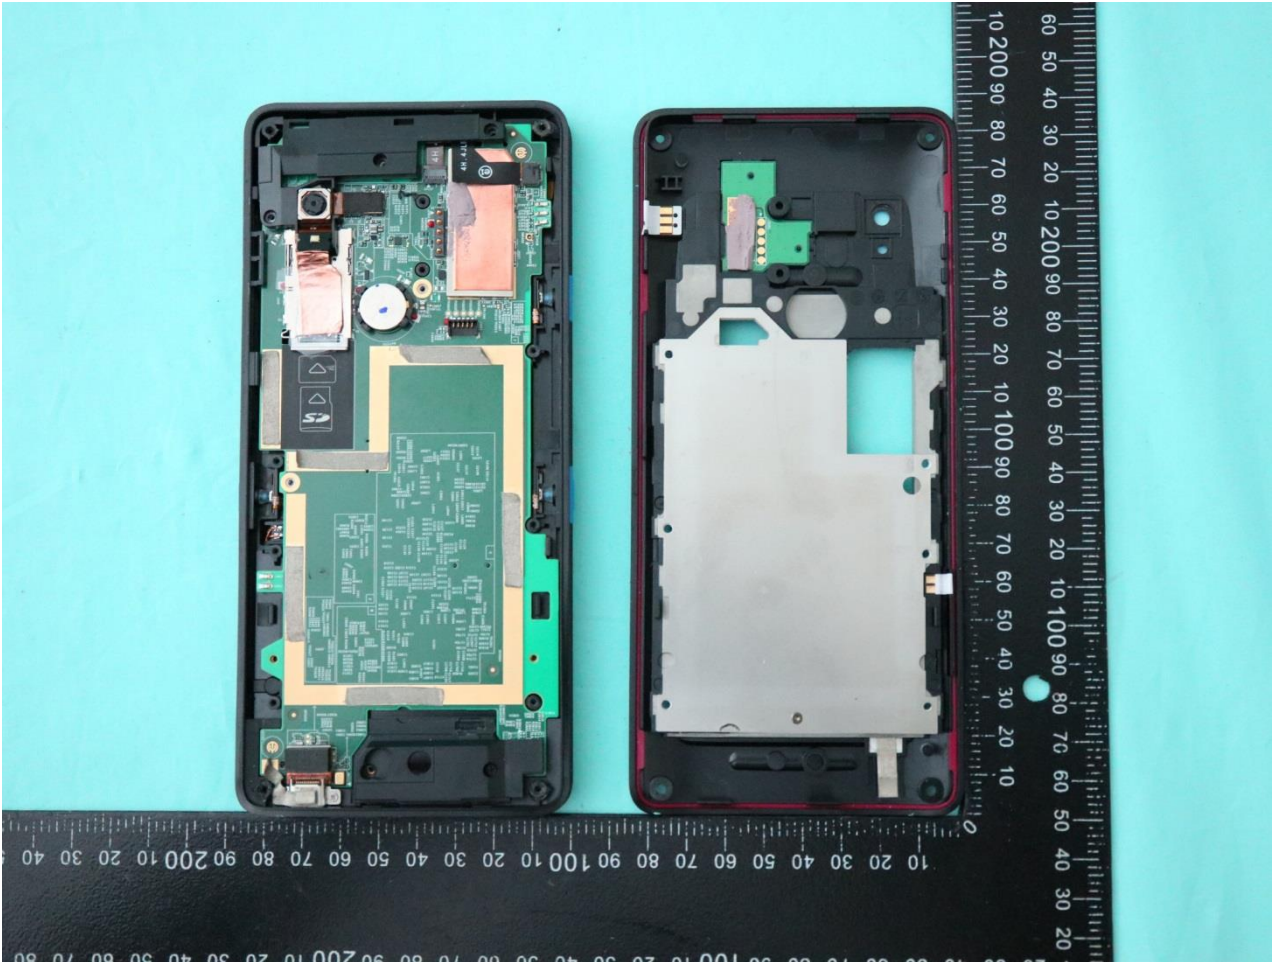

### 3. Internal Photograph of EUT

Brand Name: ELO or  / Model Name: EMC0600

Brand Name: ELO or  / Model Name: EMC0600

Brand Name: ELO or  / Model Name: EMC0600

Brand Name: ELO or  / Model Name: EMC0600

Brand Name: ELO or  / Model Name: EMC0600

Brand Name: ELO or  / Model Name: EMC0600

Brand Name: ELO or  / Model Name: EMC0600

Brand Name: ELO or  / Model Name: EMC0600

Brand Name: ELO or  / Model Name: EMC0600

Brand Name: ELO or  / Model Name: EMC0600