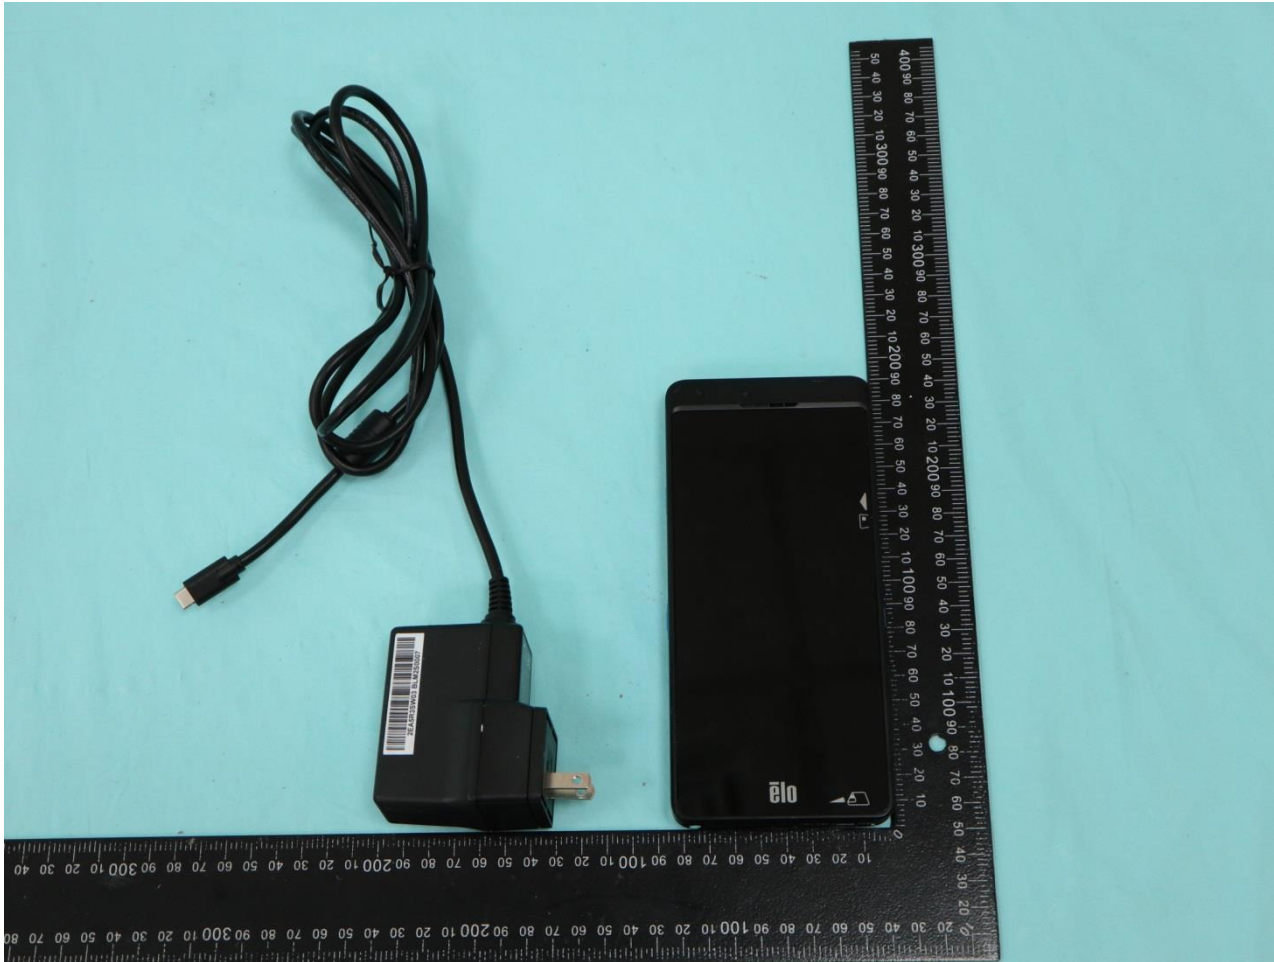

1. External Photograph of EUT

Brand Name: ELO or  / Model Name: EMC0600

Brand Name: ELO or  / Model Name: EMC0600

Brand Name: ELO or  / Model Name: EMC0600

Brand Name: ELO or  / Model Name: EMC0600

Brand Name: ELO or  / Model Name: EMC0600

Brand Name: ELO or  / Model Name: EMC0600

**2. Photograph of Accessory**

Brand Name: ELO or  / Model Name: EMC0600

**List of Accessory:**

Specification of Accessory				
AC Adapter	Brand Name	BILLION	Model Name	BQ018-090200CXX
	Power Rating	I/P: 100 - 240 Vac, 500 mA, O/P: 5V/3A , 9V/2A		

**Remark:** For accessories equipped with this EUT, please refer to the following photos.

Brand Name: ELO or  / Model Name: EMC0600

Brand Name: ELO or  / Model Name: EMC0600

AC Adapter