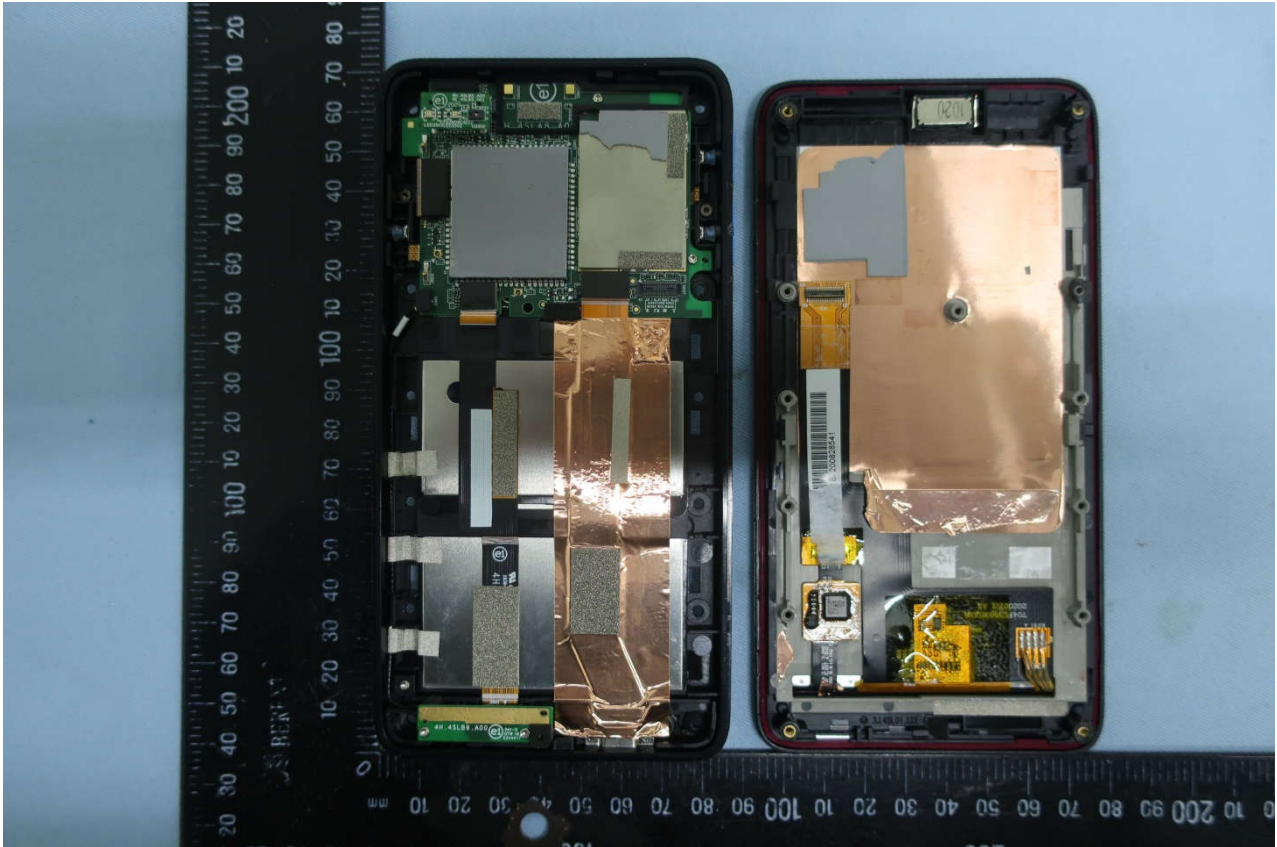

### 3. Internal Photograph of EUT

Brand Name: ELO or  / Model Name: EMC0550C

Brand Name: ELO or  / Model Name: EMC0550C

Brand Name: ELO or  / Model Name: EMC0550C

Brand Name: ELO or  / Model Name: EMC0550C

Brand Name: ELO or  / Model Name: EMC0550C

Brand Name: ELO or  / Model Name: EMC0550C

Brand Name: ELO or  / Model Name: EMC0550C

Brand Name: ELO or  / Model Name: EMC0550C

Brand Name: ELO or  / Model Name: EMC0550C