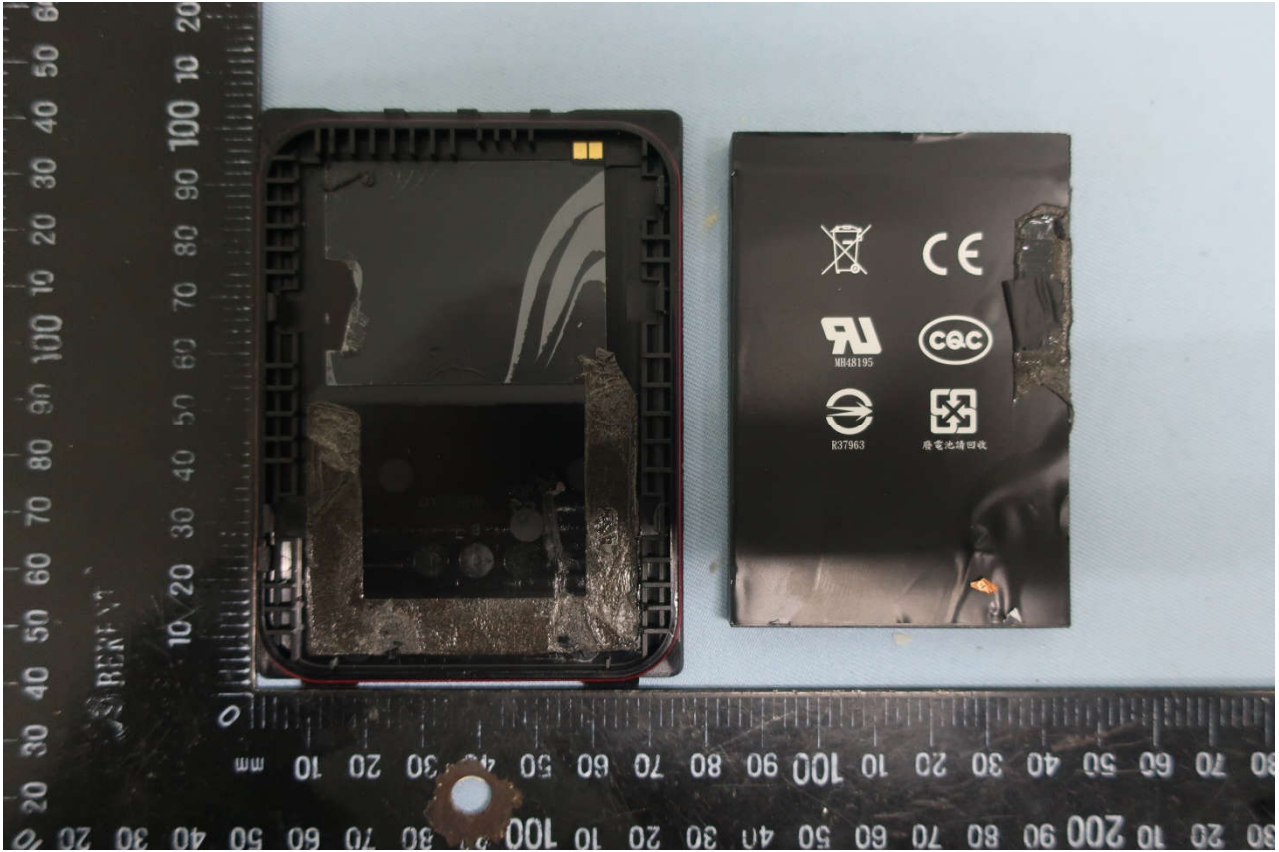

### 3. Internal Photograph of EUT

Brand Name: ELO or  / Model Name: EMC0550C

Brand Name: ELO or  / Model Name: EMC0550C

Brand Name: ELO or  / Model Name: EMC0550C

Brand Name: ELO or  / Model Name: EMC0550C

Brand Name: ELO or  / Model Name: EMC0550C

Brand Name: ELO or  / Model Name: EMC0550C

Brand Name: ELO or  / Model Name: EMC0550C

Brand Name: ELO or  / Model Name: EMC0550C

Brand Name: ELO or  / Model Name: EMC0550C