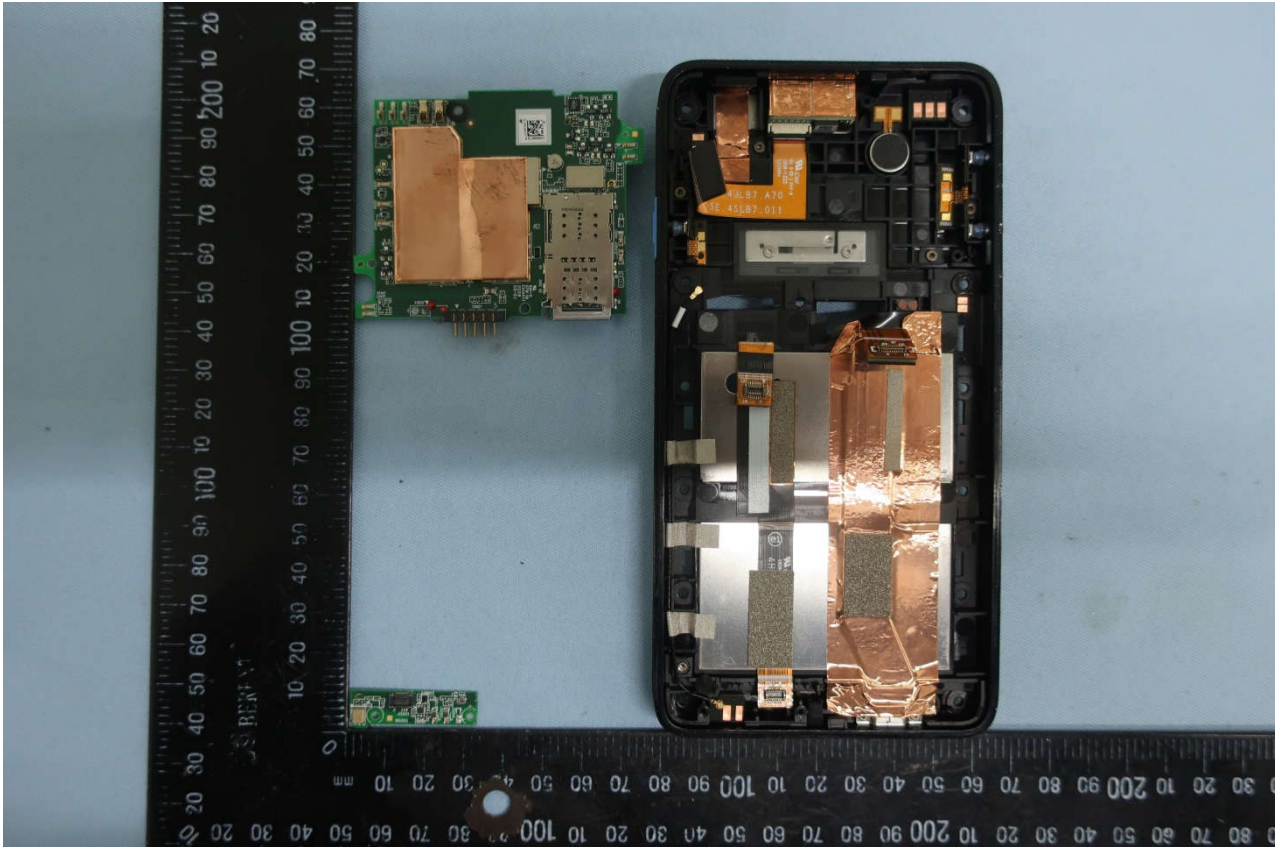

### 3. Internal Photograph of EUT

Brand Name: ELO or  / Model Name: EMC0550C

Brand Name: ELO or  / Model Name: EMC0550C

Brand Name: ELO or  / Model Name: EMC0550C

Brand Name: ELO or  / Model Name: EMC0550C

Brand Name: ELO or  / Model Name: EMC0550C

Brand Name: ELO or  / Model Name: EMC0550C

Brand Name: ELO or  / Model Name: EMC0550C

Brand Name: ELO or  / Model Name: EMC0550C

Brand Name: ELO or  / Model Name: EMC0550C