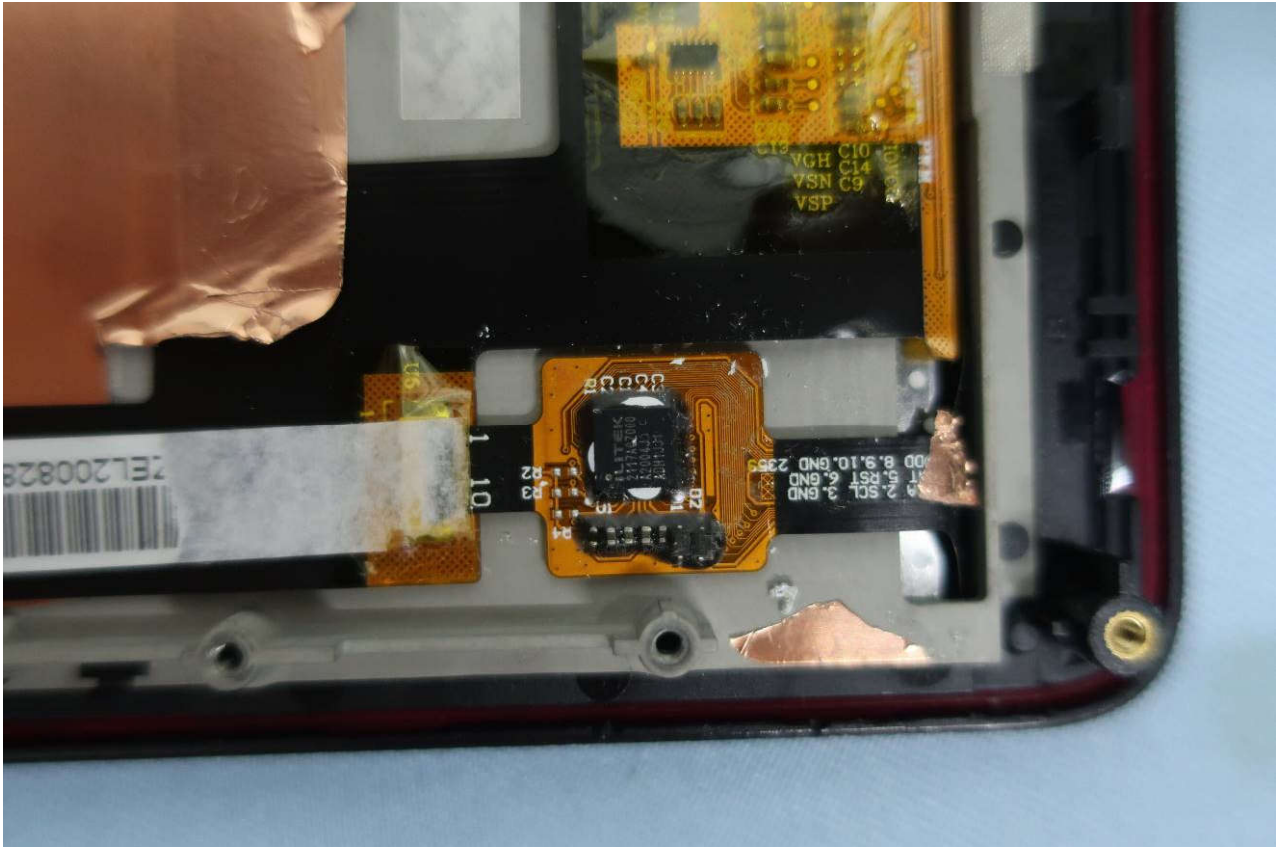

### 3. Internal Photograph of EUT

Brand Name: ELO or  / Model Name: EMC0550C

Brand Name: ELO or  / Model Name: EMC0550C

Brand Name: ELO or  / Model Name: EMC0550C

Brand Name: ELO or  / Model Name: EMC0550C

Brand Name: ELO or  / Model Name: EMC0550C

Brand Name: ELO or  / Model Name: EMC0550C

Brand Name: ELO or  / Model Name: EMC0550C

Brand Name: ELO or  / Model Name: EMC0550C

Brand Name: ELO or  / Model Name: EMC0550C