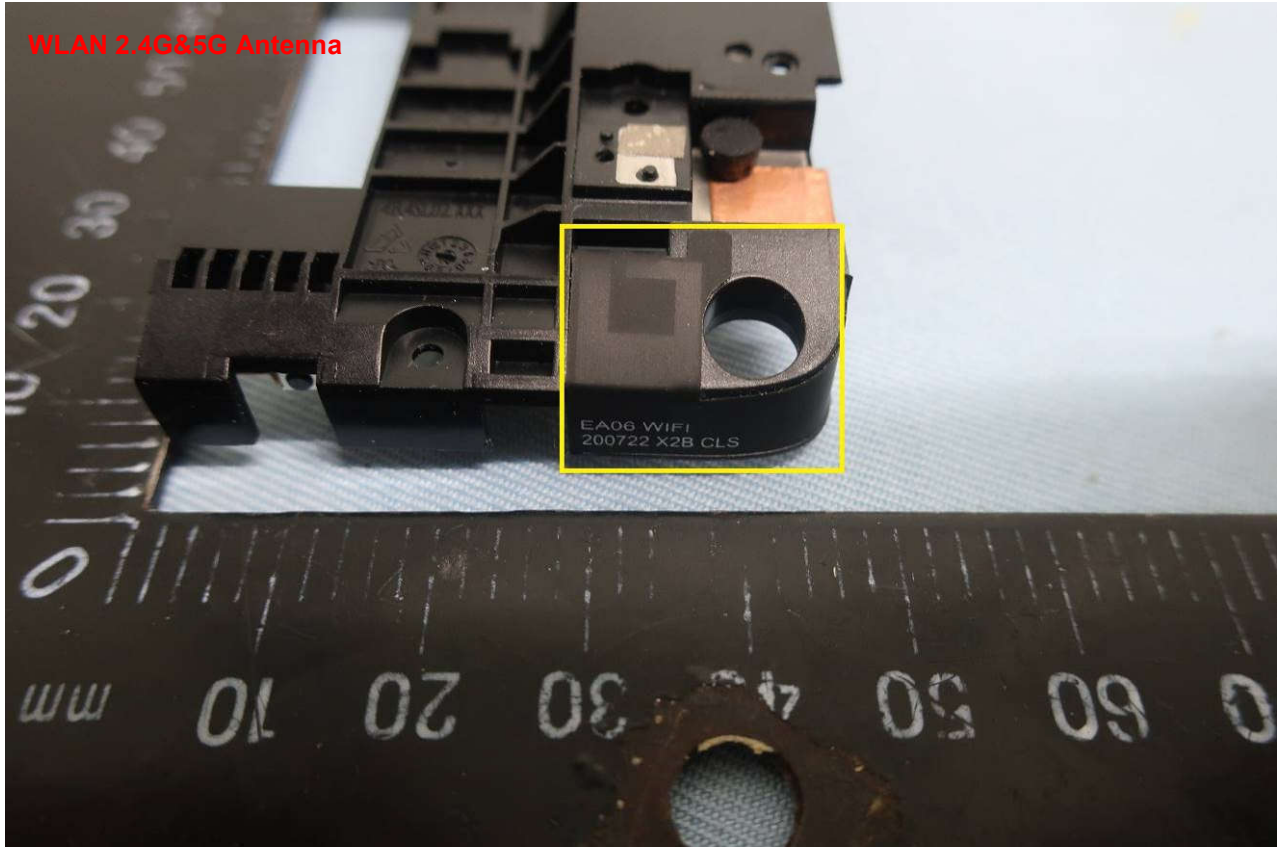

WWAN Main Antenna

Brand Name: ELO or  / Model Name: EMC0550C

Brand Name: ELO or  / Model Name: EMC0550C

Brand Name: ELO or  / Model Name: EMC0550C

Brand Name: ELO or  / Model Name: EMC0550C